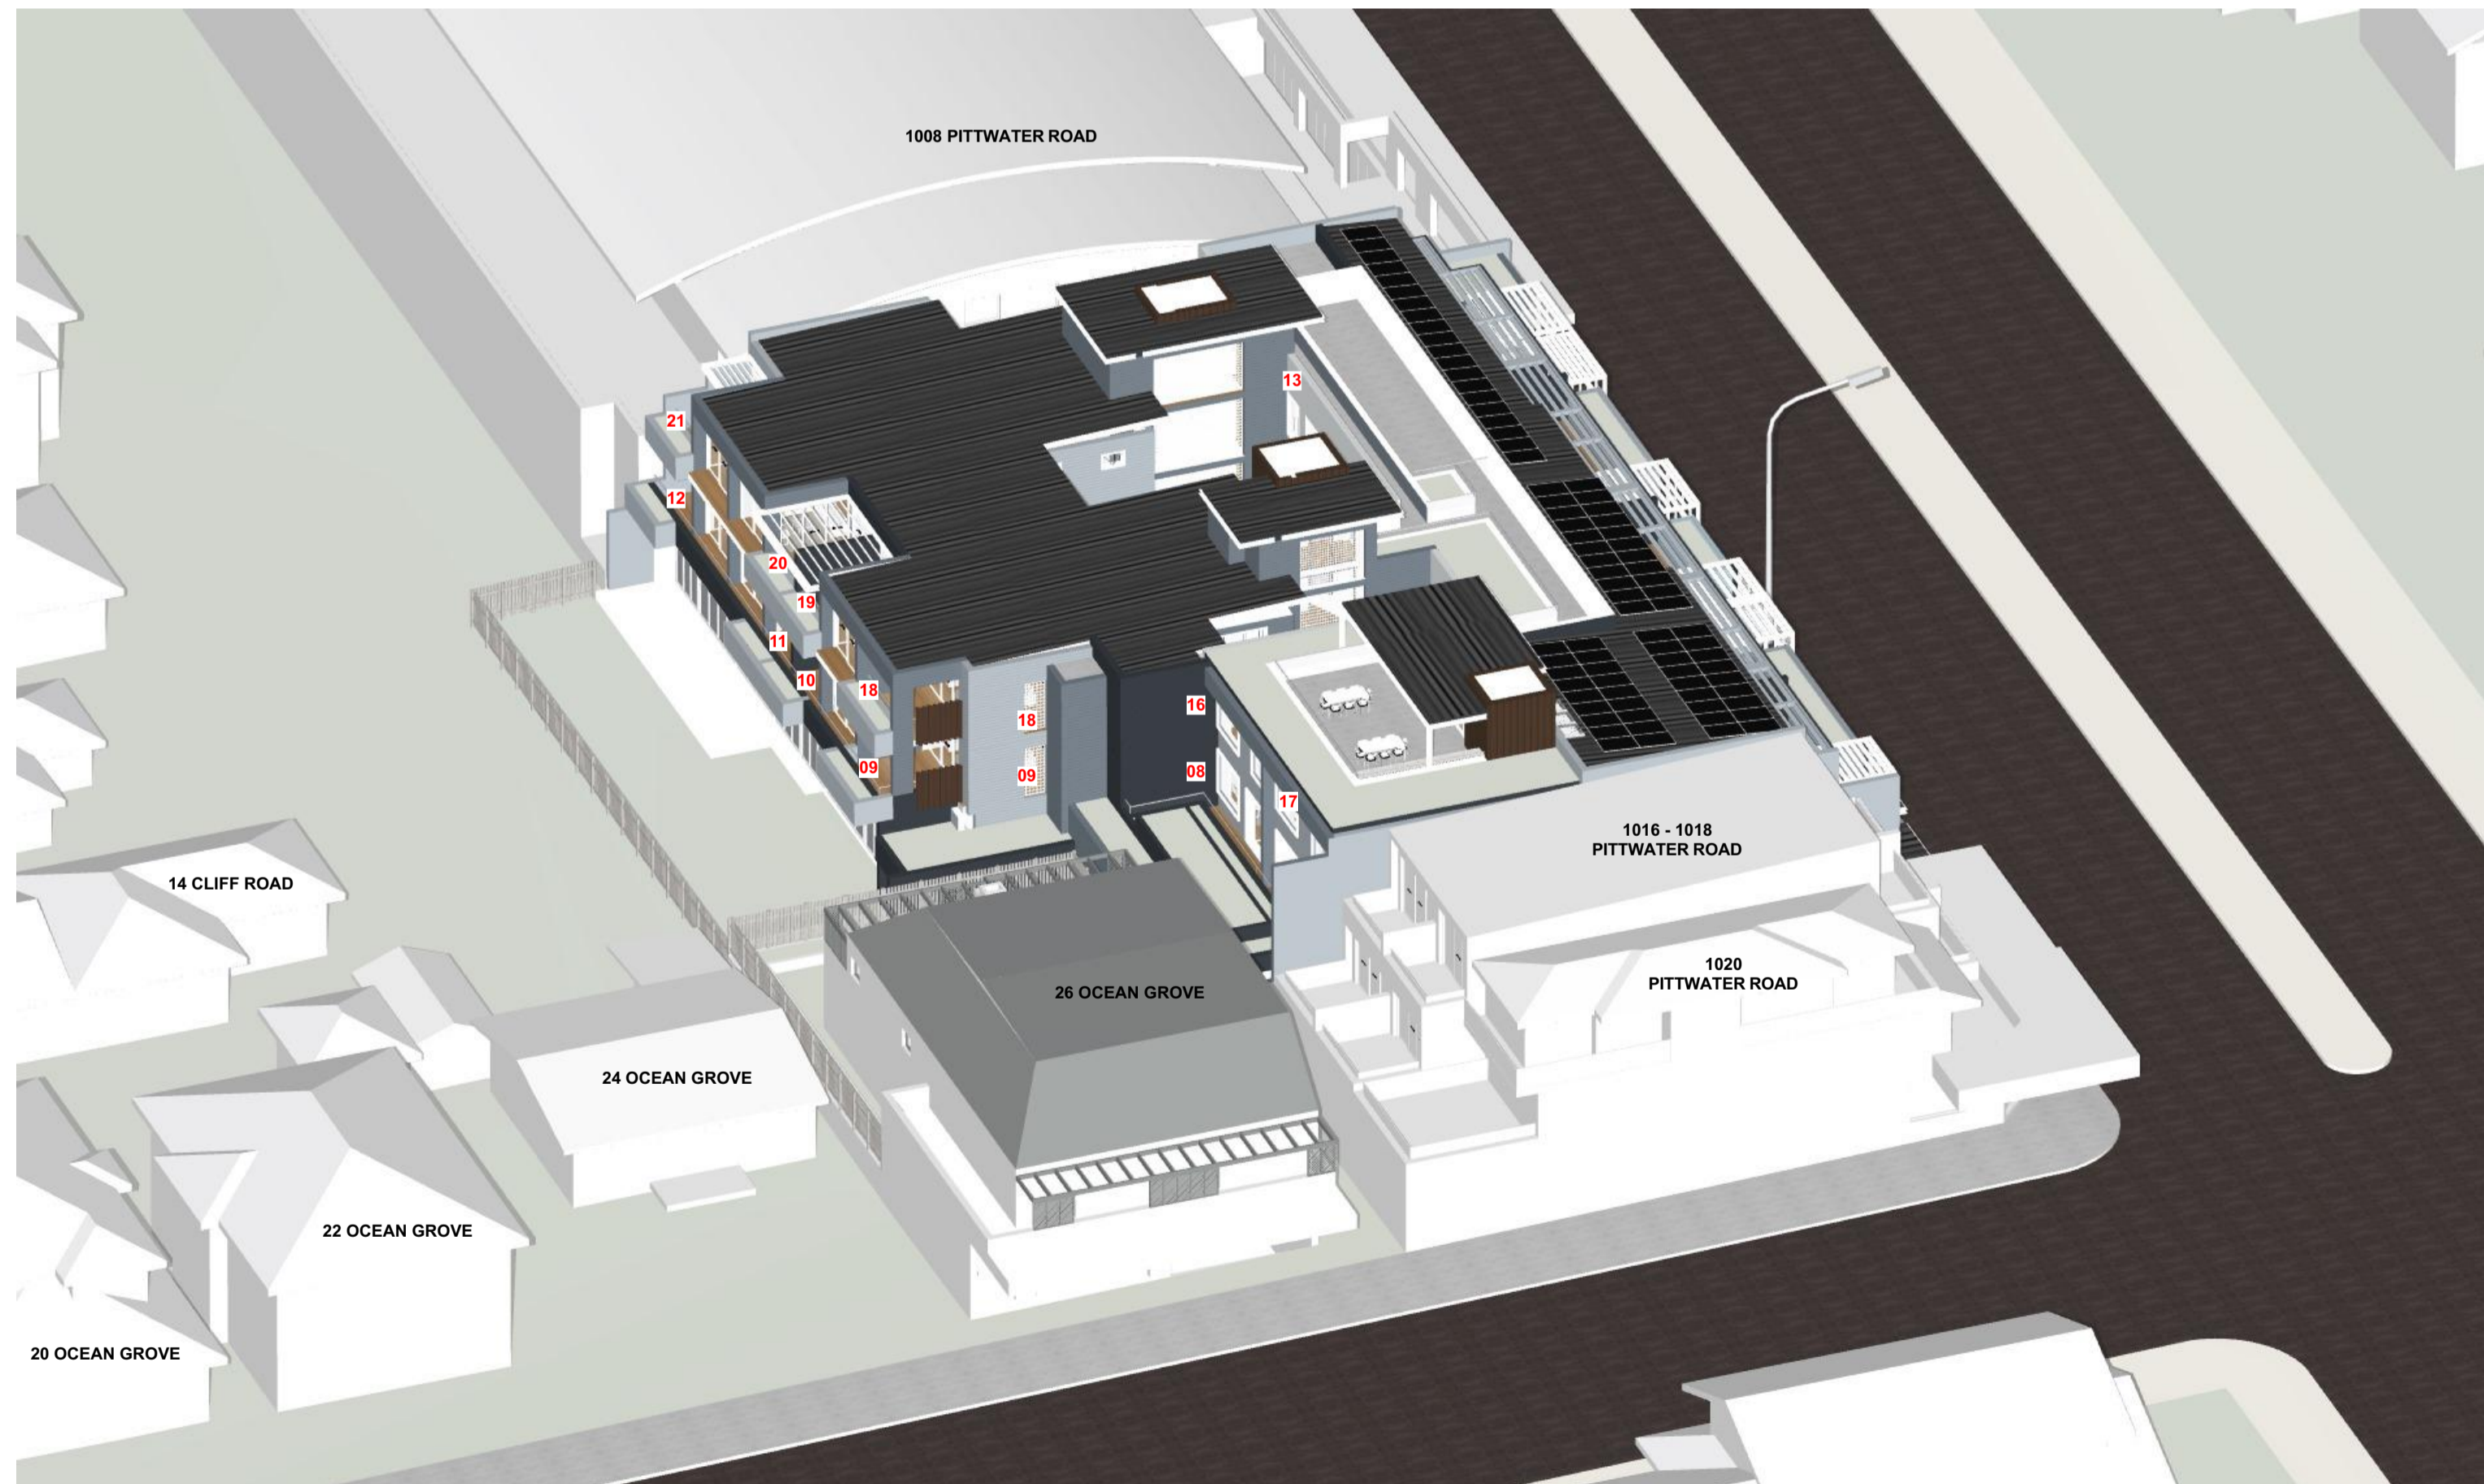

9 AM - 21 JUNE

10 AM - 21 JUNE

11 AM - 21 JUNE

Certification of View from the Sun Diagrams
 I hereby certify that the view from the sun diagrams submitted with the proposal
 a) are in accordance with the survey
 b) indicate views from the sun at hourly intervals from 9 am to 3 pm on 21 June

Sean Gartner
 (Registered Architect #6072 NSW)

12 NOON - 21 JUNE

1 PM - 21 JUNE

2 PM - 21 JUNE

Certification of View from the Sun Diagrams

I hereby certify that the view from the sun diagrams submitted with the proposal
a) are in accordance with the survey
b) indicate views from the sun at hourly intervals from 9 am to 3 pm on 21 June

Sean Gartner
(Registered Architect #6072 NSW)

3 PM - 21 JUNE

Certification of View from the Sun Diagrams

I hereby certify that the view from the sun diagrams submitted with the proposal
a) are in accordance with the survey
b) indicate views from the sun at hourly intervals from 9 am to 3 pm on 21 June