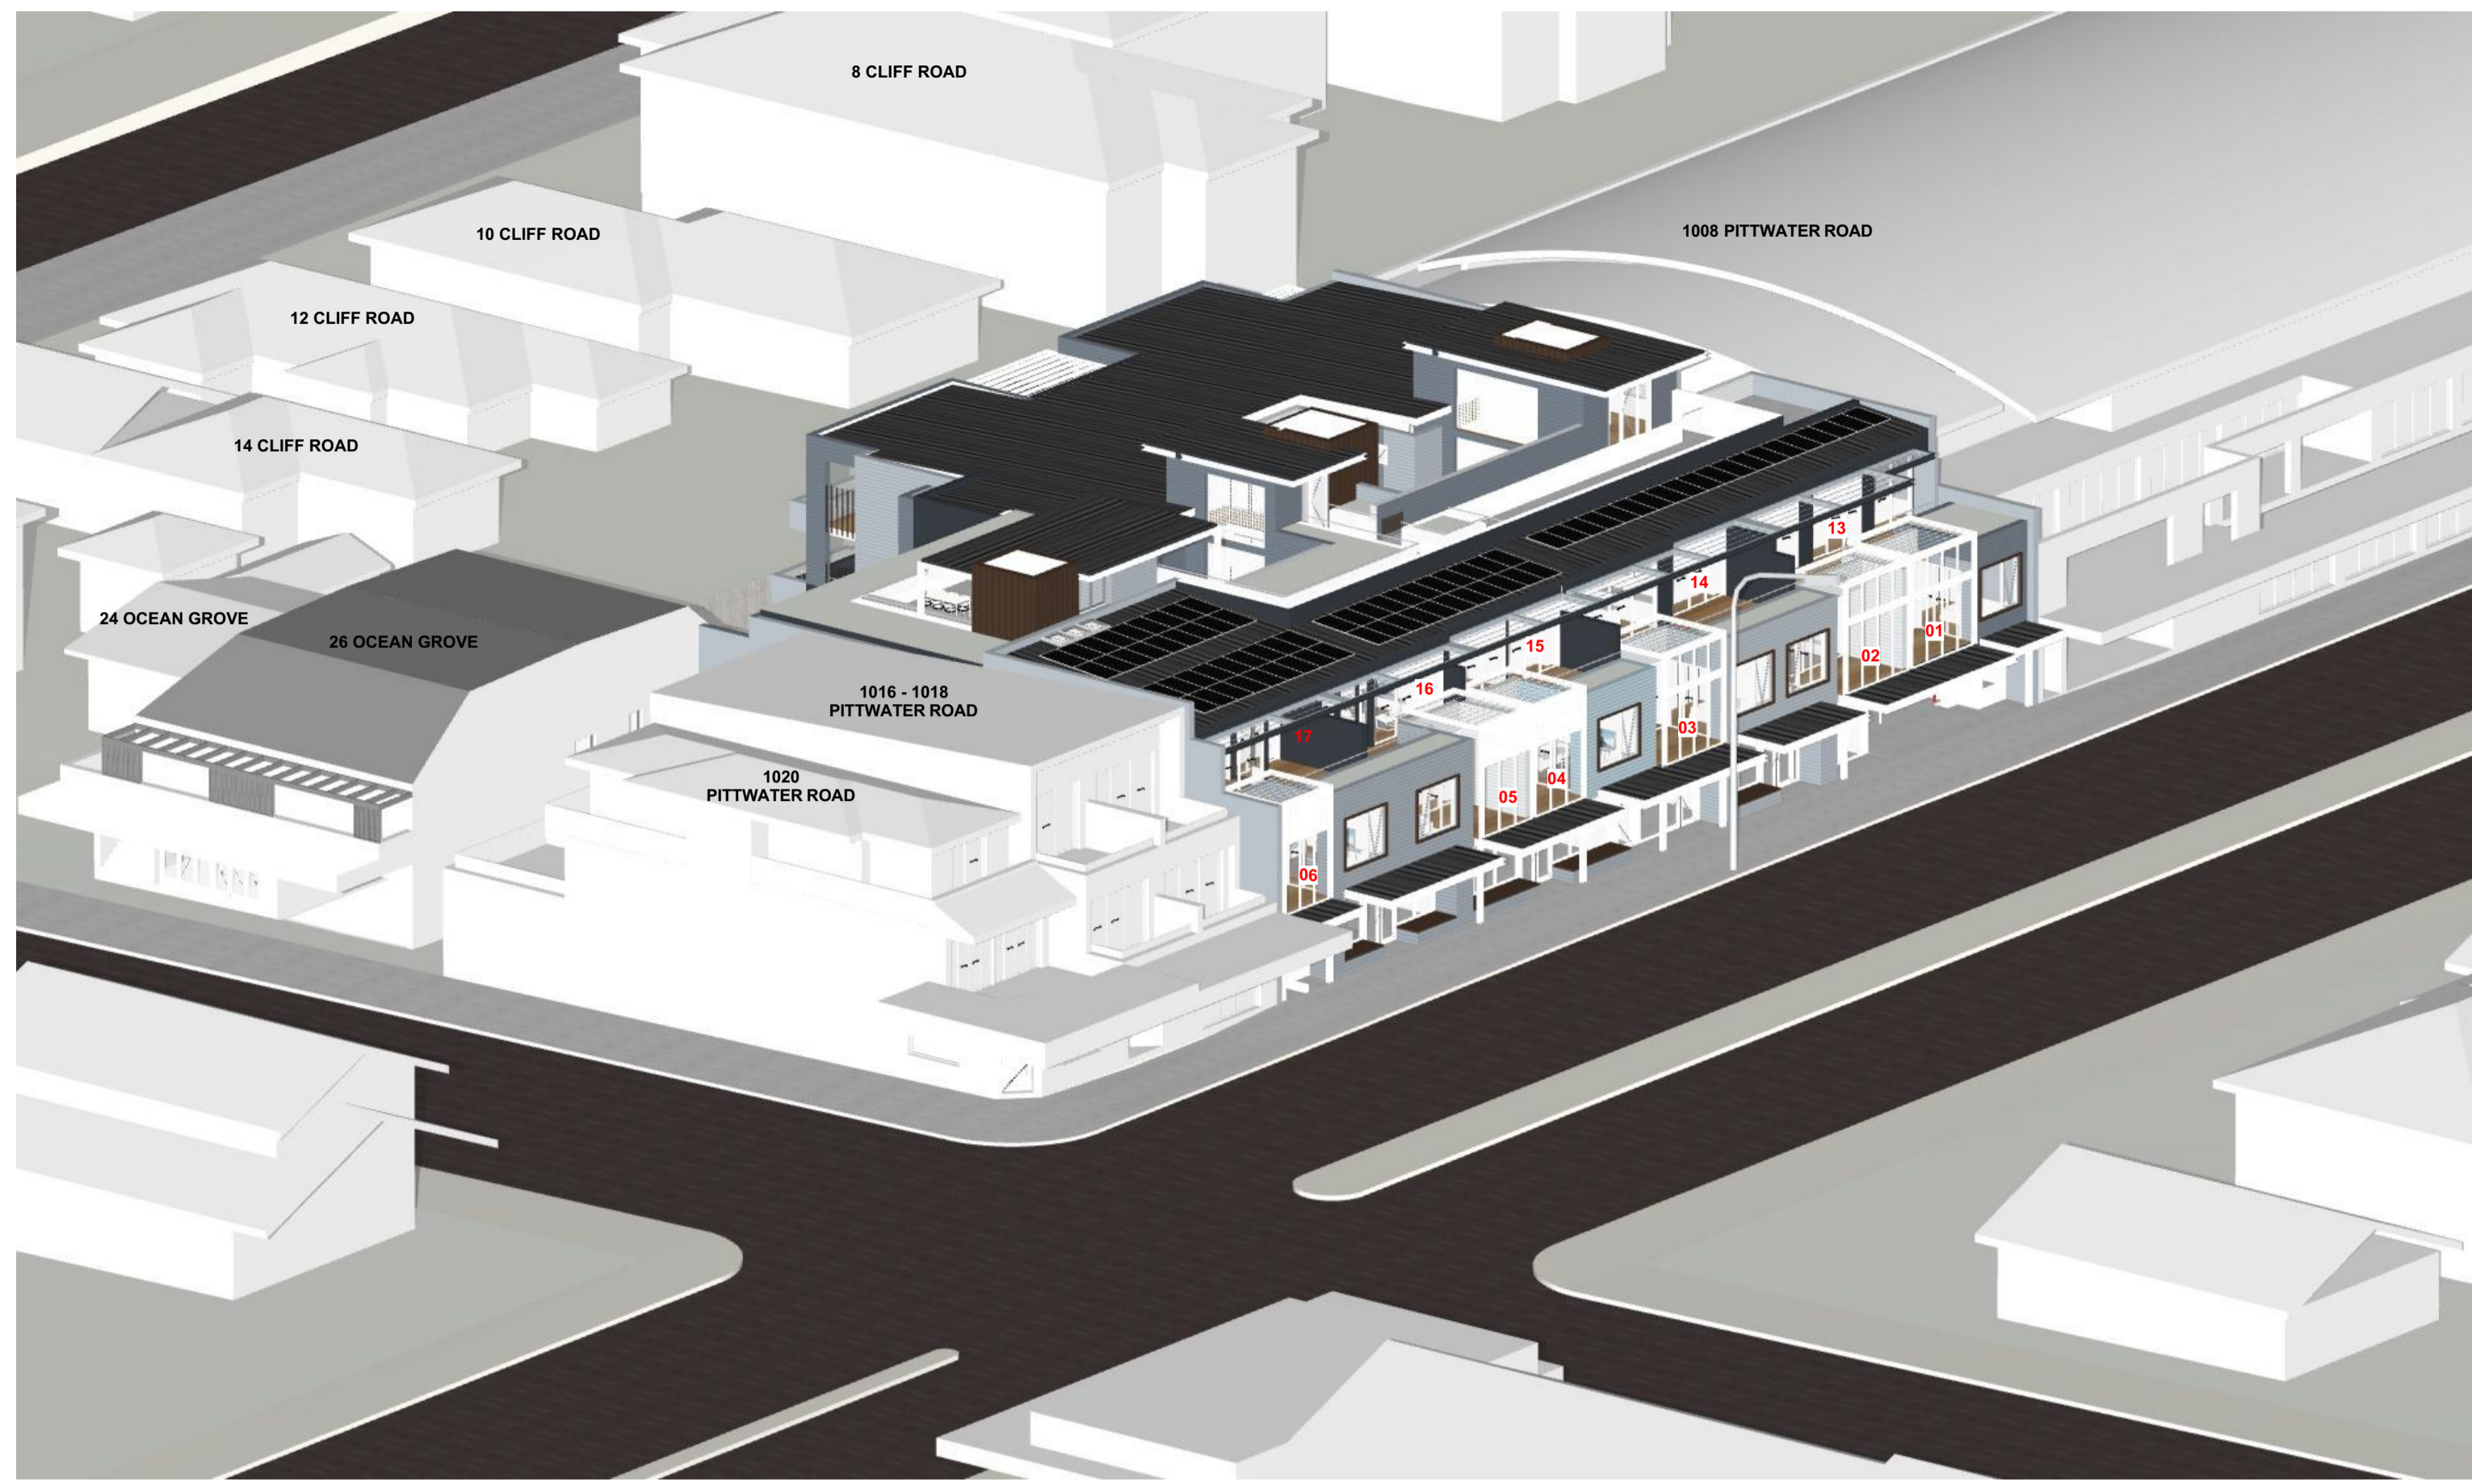

Sean Gartner
 (Registered Architect #6072 NSW)

12 NOON - 21 JUNE

1 PM - 21 JUNE

2 PM - 21 JUNE

Certification of View from the Sun Diagrams

I hereby certify that the view from the sun diagrams submitted with the proposal
a) are in accordance with the survey
b) indicate views from the sun at hourly intervals from 9 am to 3 pm on 21 June

Sean Gartner
(Registered Architect #6072 NSW)

3 PM - 21 JUNE

Certification of View from the Sun Diagrams

I hereby certify that the view from the sun diagrams submitted with the proposal
a) are in accordance with the survey
b) indicate views from the sun at hourly intervals from 9 am to 3 pm on 21 June