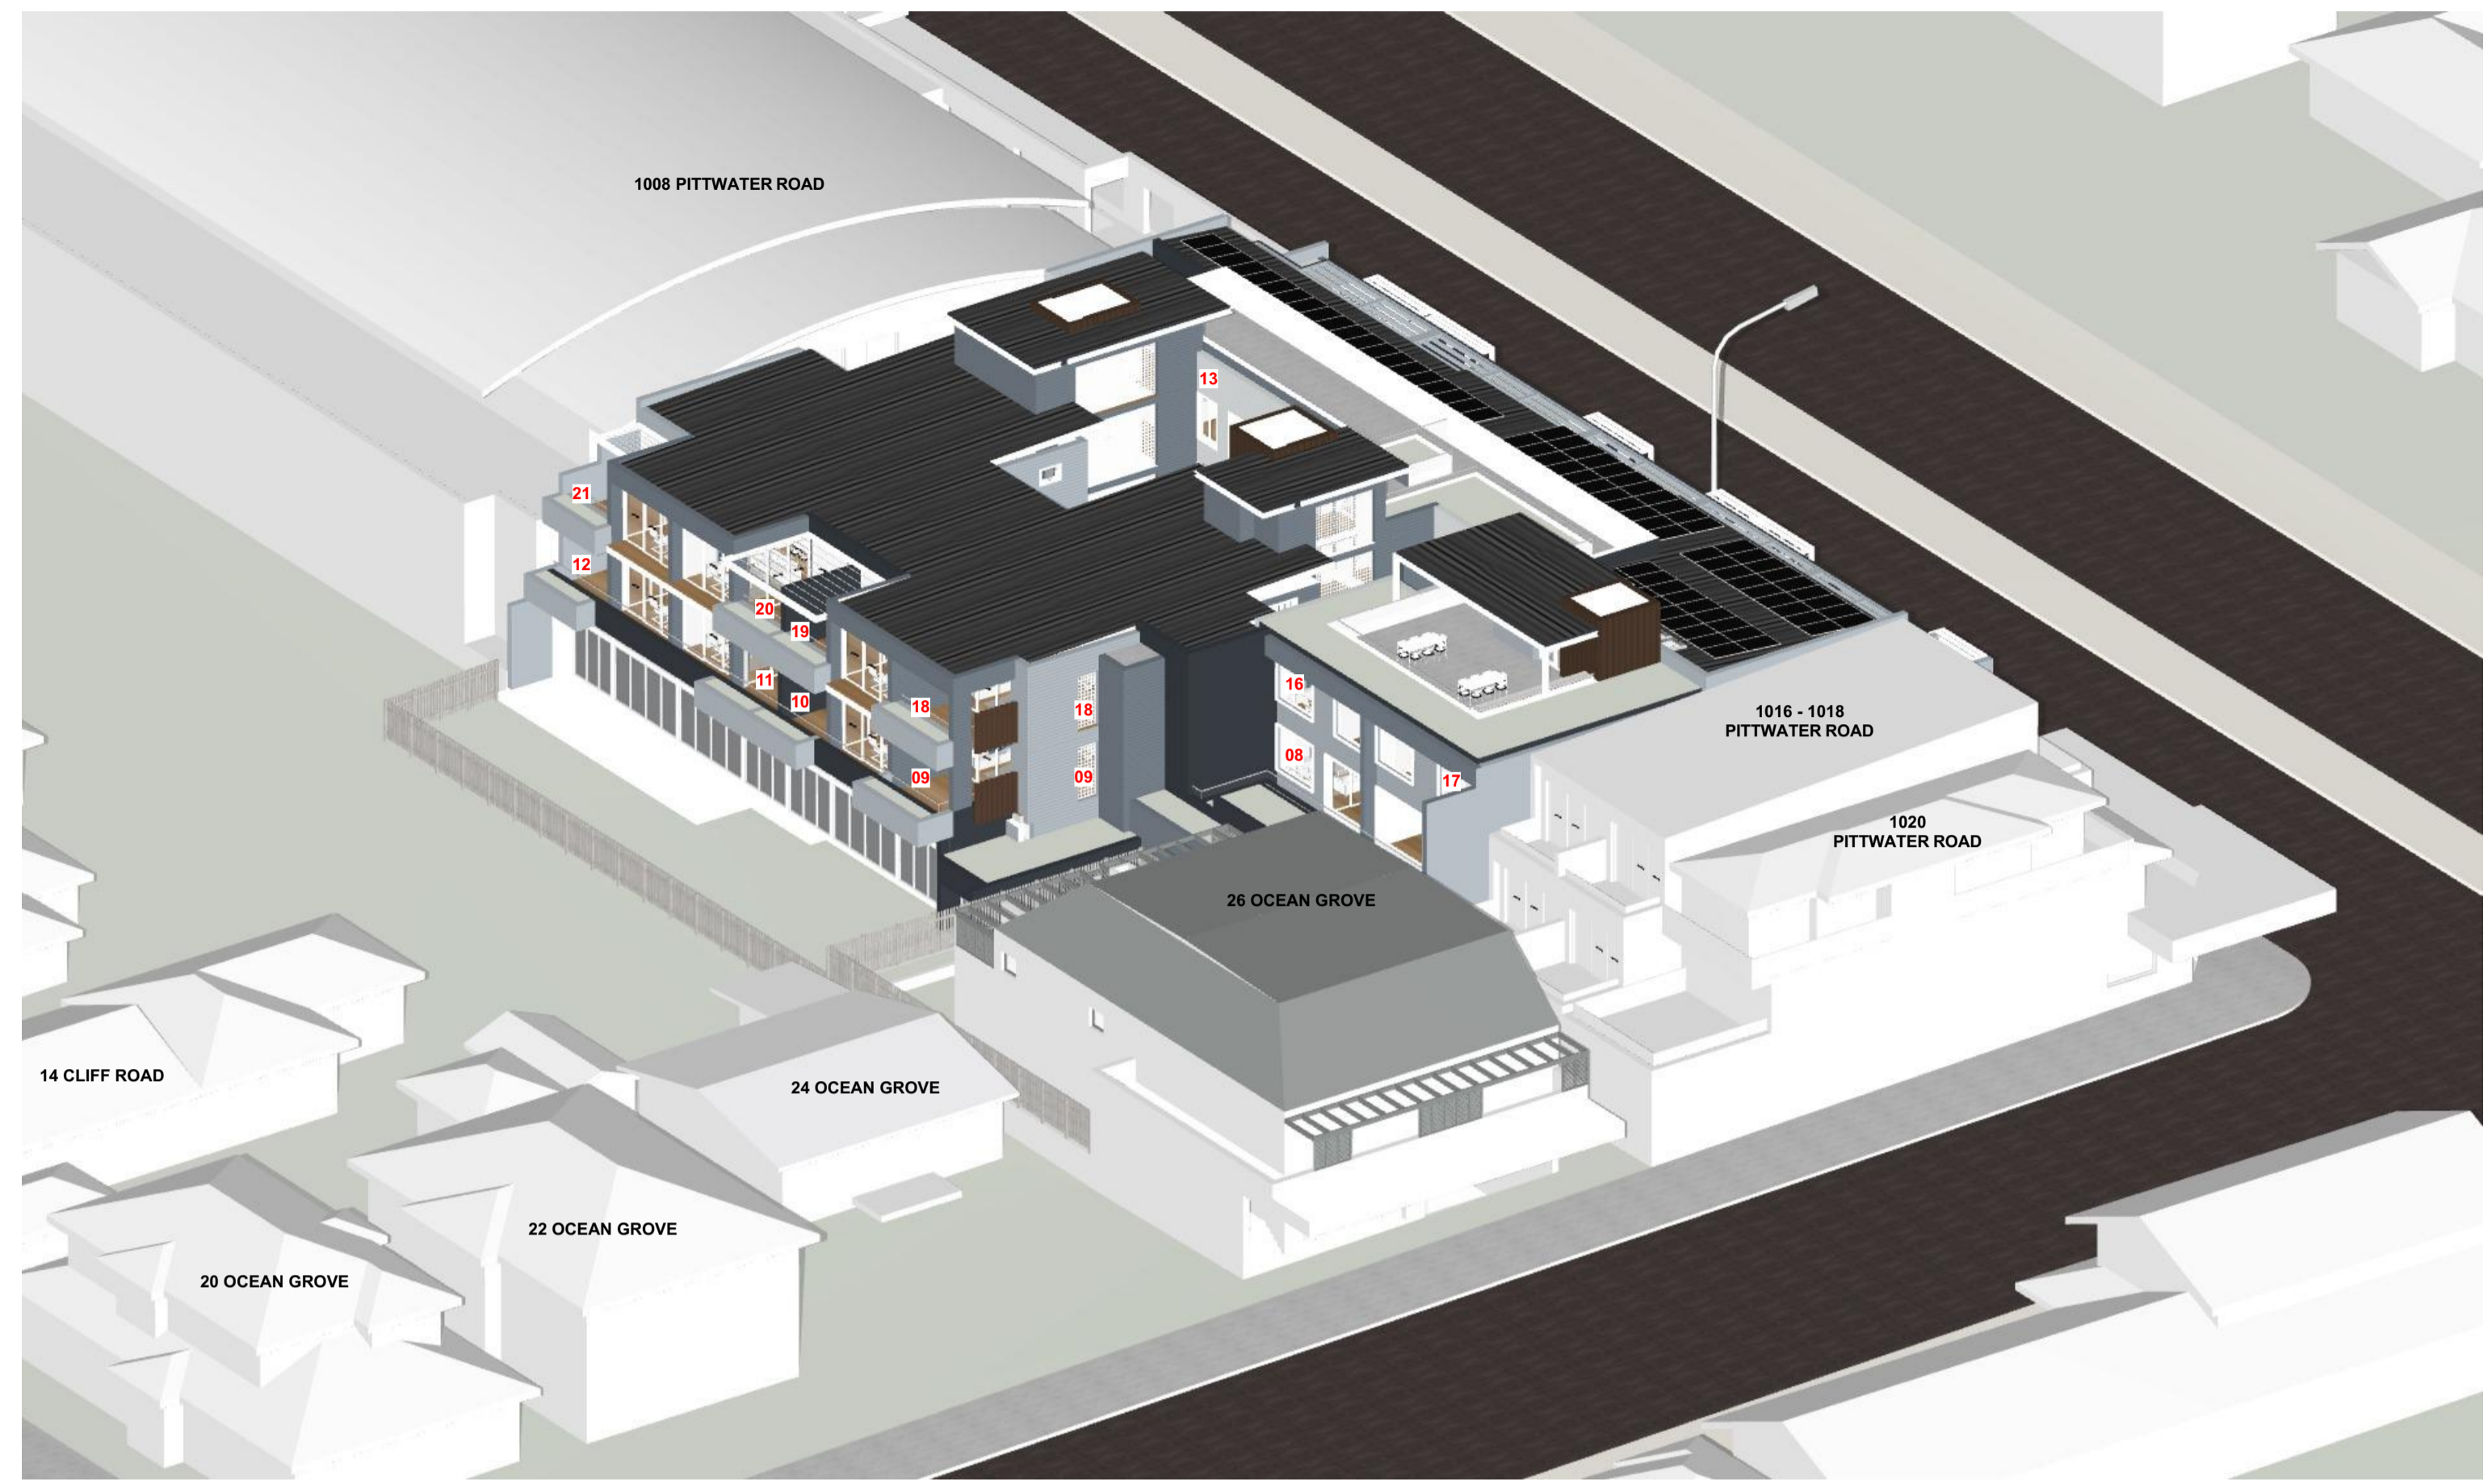

9 AM - 21 JUNE

10 AM - 21 JUNE

11 AM - 21 JUNE

Certification of View from the Sun Diagrams
 I hereby certify that the view from the sun diagrams submitted with the proposal
 a) are in accordance with the survey
 b) indicate views from the sun at hourly intervals from 9 am to 3 pm on 21 June

Sean Gartner
 (Registered Architect #6072 NSW)

12 NOON - 21 JUNE

1 PM - 21 JUNE

2 PM - 21 JUNE

Certification of View from the Sun Diagrams

I hereby certify that the view from the sun diagrams submitted with the proposal
a) are in accordance with the survey
b) indicate views from the sun at hourly intervals from 9 am to 3 pm on 21 June

Sean Gartner
(Registered Architect #6072 NSW)

3 PM - 21 JUNE

Certification of View from the Sun Diagrams

I hereby certify that the view from the sun diagrams submitted with the proposal
a) are in accordance with the survey
b) indicate views from the sun at hourly intervals from 9 am to 3 pm on 21 June