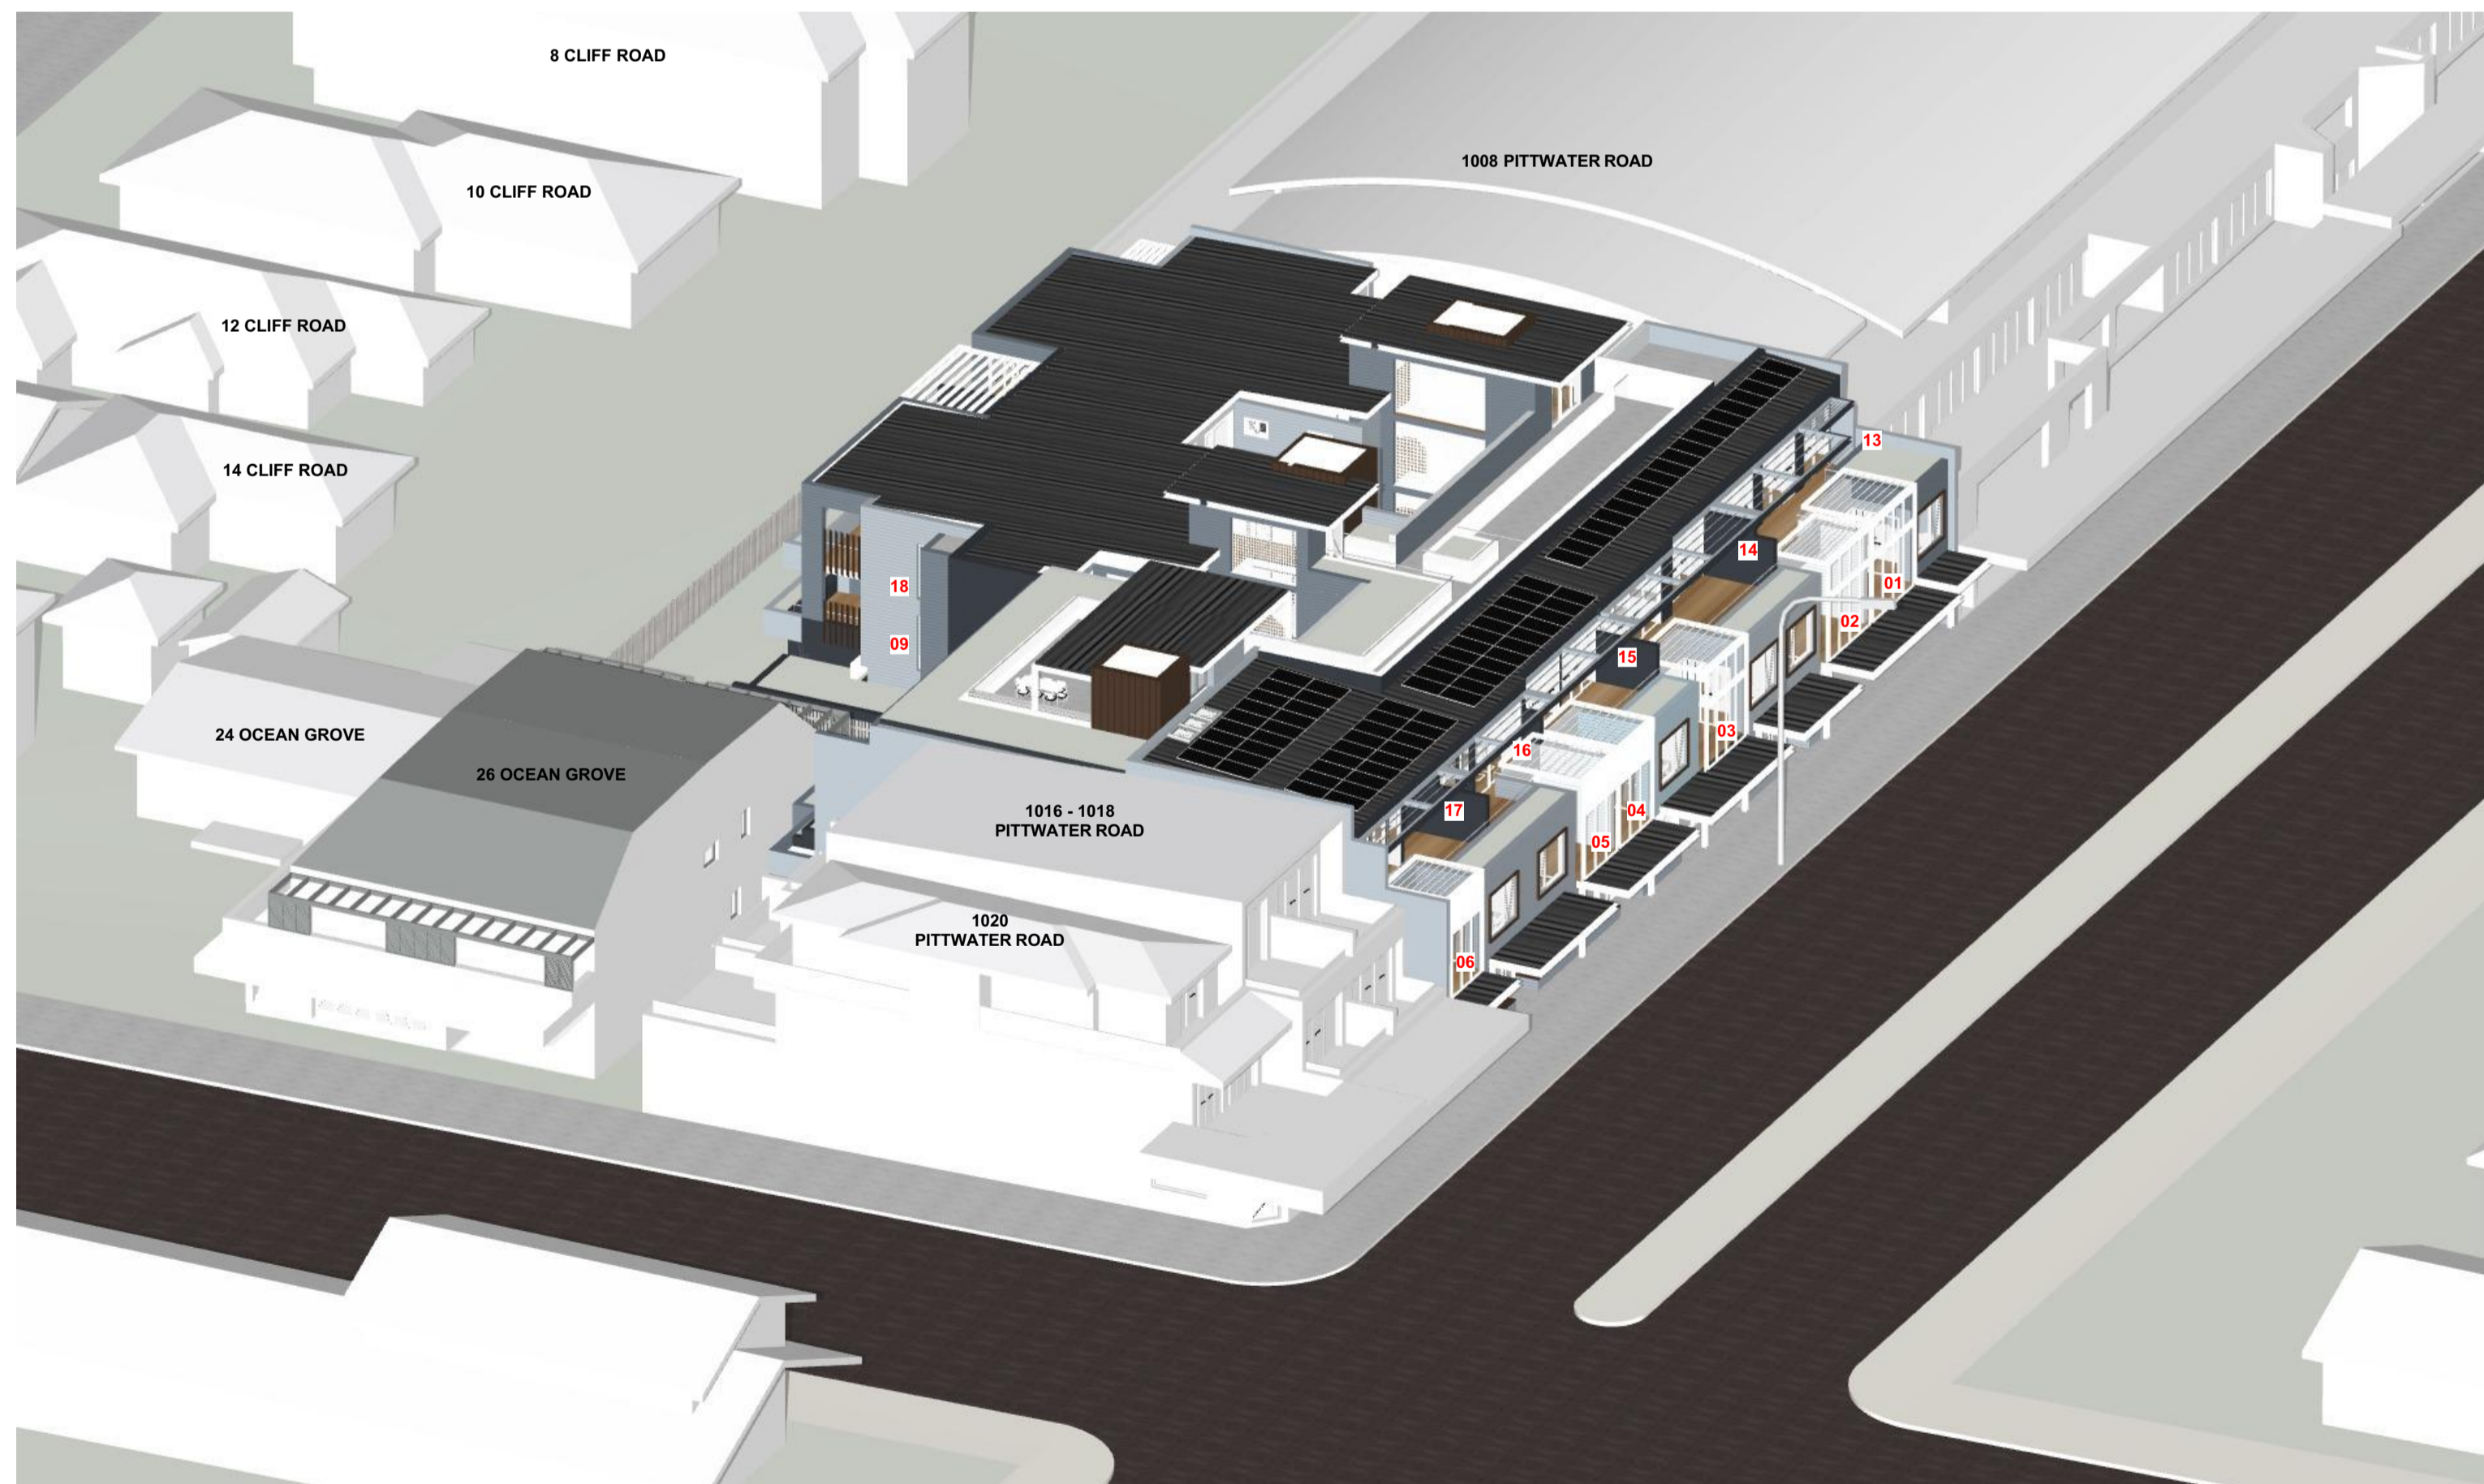

Sean Gartner
 (Registered Architect #6072 NSW)

12 NOON - 21 JUNE

1 PM - 21 JUNE

2 PM - 21 JUNE

Certification of View from the Sun Diagrams

I hereby certify that the view from the sun diagrams submitted with the proposal
a) are in accordance with the survey
b) indicate views from the sun at hourly intervals from 9 am to 3 pm on 21 June

Sean Gartner
(Registered Architect #6072 NSW)

3 PM - 21 JUNE

Certification of View from the Sun Diagrams

I hereby certify that the view from the sun diagrams submitted with the proposal
a) are in accordance with the survey
b) indicate views from the sun at hourly intervals from 9 am to 3 pm on 21 June