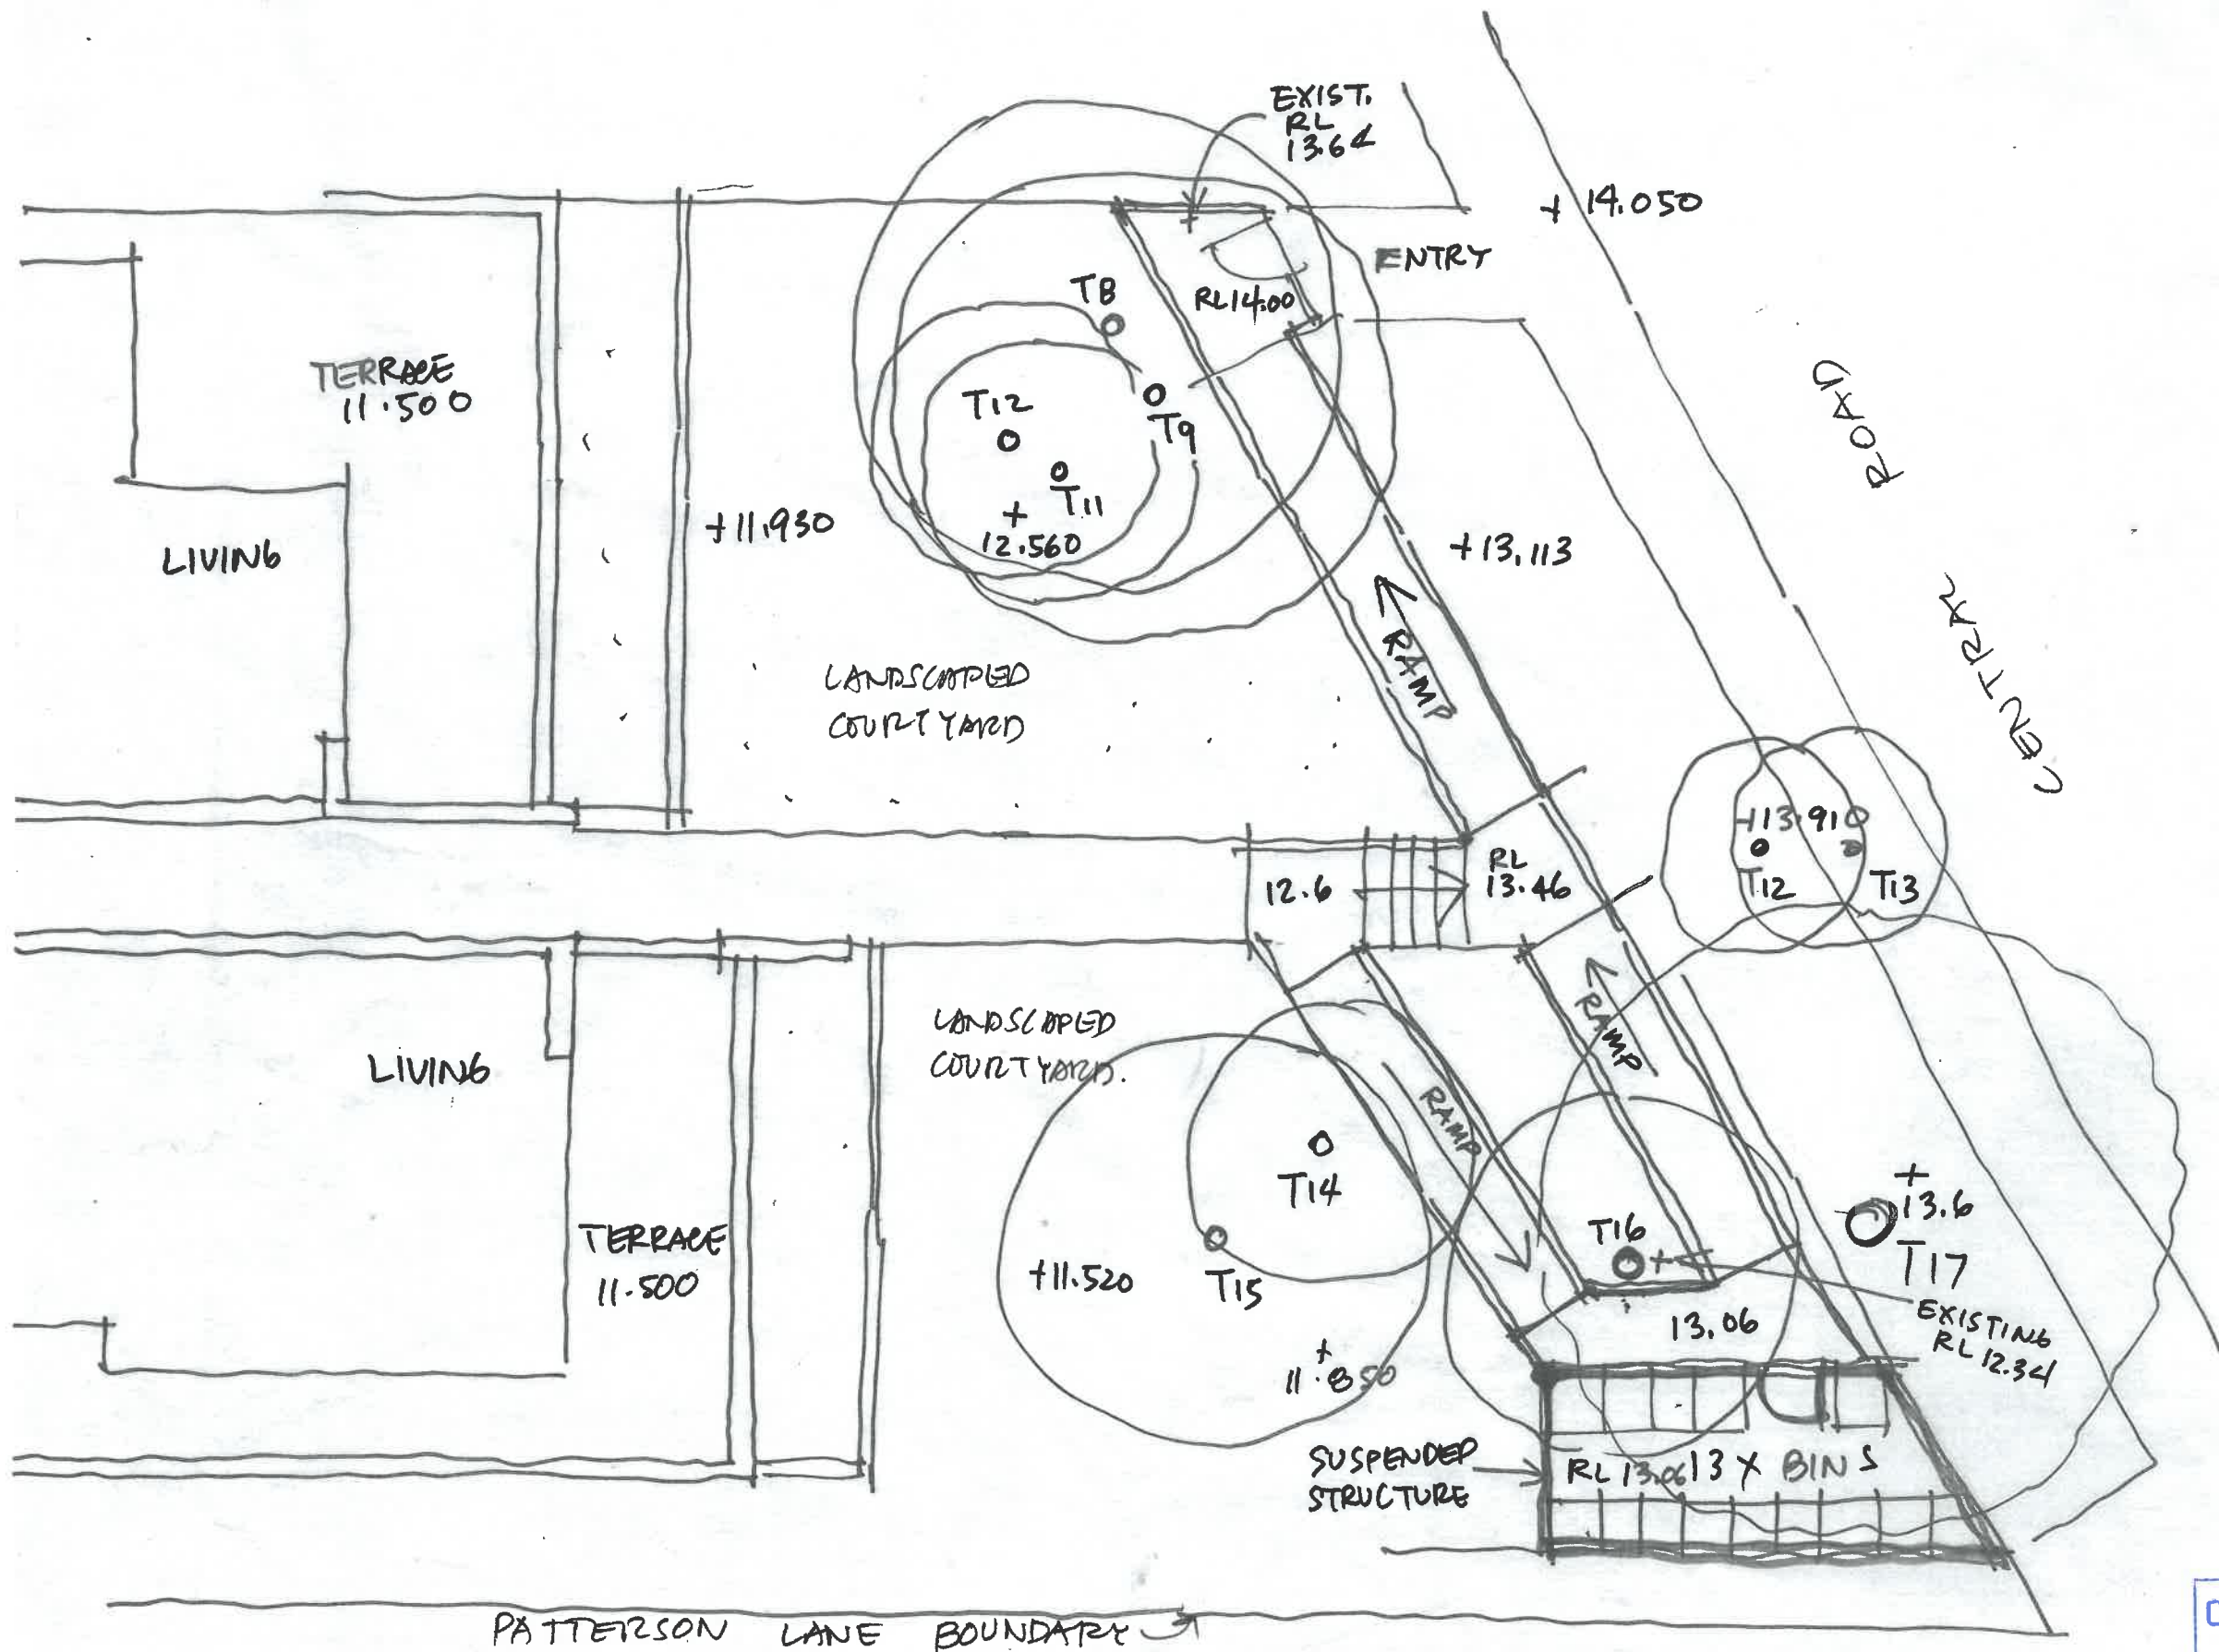

WASTE BINS LOCATION - OPTION 1

3 CENTRAL ROAD AVALON

13/7/2020

COTTEEPARKER JPRA
 Cottee Parker Architects Pty Ltd
 Level 4, 50 Stanley Street
 East Sydney NSW 2010
 T +61 2 9366 1133
 ABN 77 010 924 106
 www.cotteeparker.com.au

WASTE BINS LOCATION - OPTION 2

3 CENTRAL ROAD AVALON

13/7/2020

COTTEEPARKER JPRA
 Cottee Parker Architects Pty Ltd
 Level 4, 50 Stanley Street
 East Sydney NSW 2010
 T +61 2 9366 1133
 ABN 77 010 924 106
 www.cotteeparker.com.au