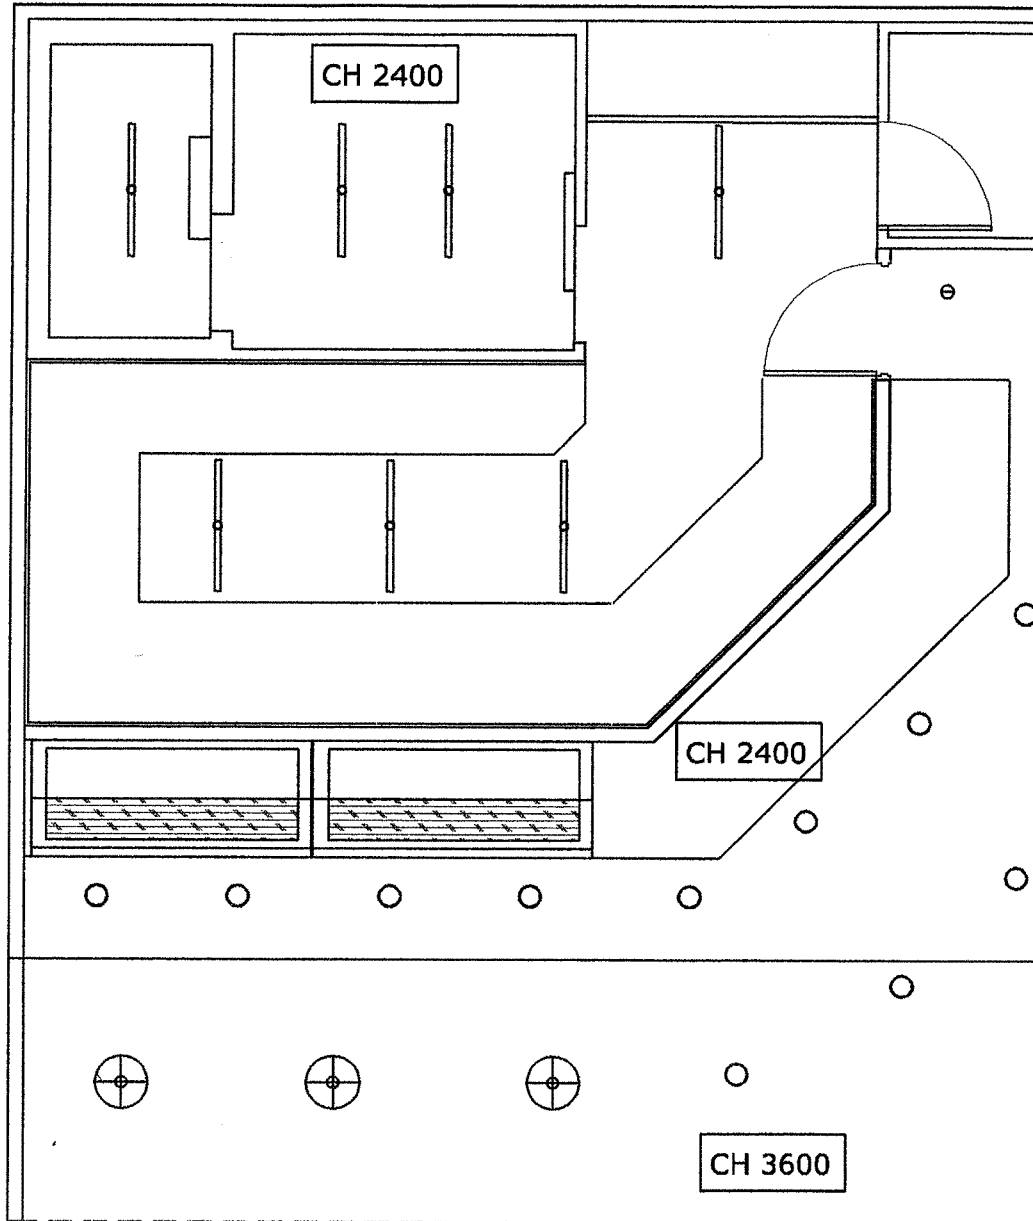

Proposed Floor Plan

Scale: 1:50

DATE	REVISION
9.3.2009	INITIAL ISSUE FOR PRICING

Full
In
Ro
Inc
con

Reflected Ceiling

Scale: 1:50

LIGHTING LEGEND

L1 - TOM DIXON COPPER SERIES
'BLOW LIGHT PENDANT' FROM
DEDECE PH. 9360 2722

L2 - ANTARES 'COMPASS FIXED
135MM' CODE: CDM-TC G8.5. FROM
EUROLUCE PH. 9380 6222

L3 - FEATURE WALL LIGHTS TBC

L4 - RECESSED DOWNLIGHT FROM ANTARES
CODE: 03.3507.DD COLOUR TBC. FROM
EUROLUCE PH: 9380 6222

L4 - FLUORO LIGHT FITTINGS TBC FROM
EUROLUCE PH: 9380 6222

DATE	REVISION
9.3.2009	INITIAL ISSUE FOR PRICING

Shop Front Elevation

Scale: 1:50

Front Elevation

Scale: 1:50

DATE	REVISION
9.3.2009	INITIAL ISSUE FOR PRICING