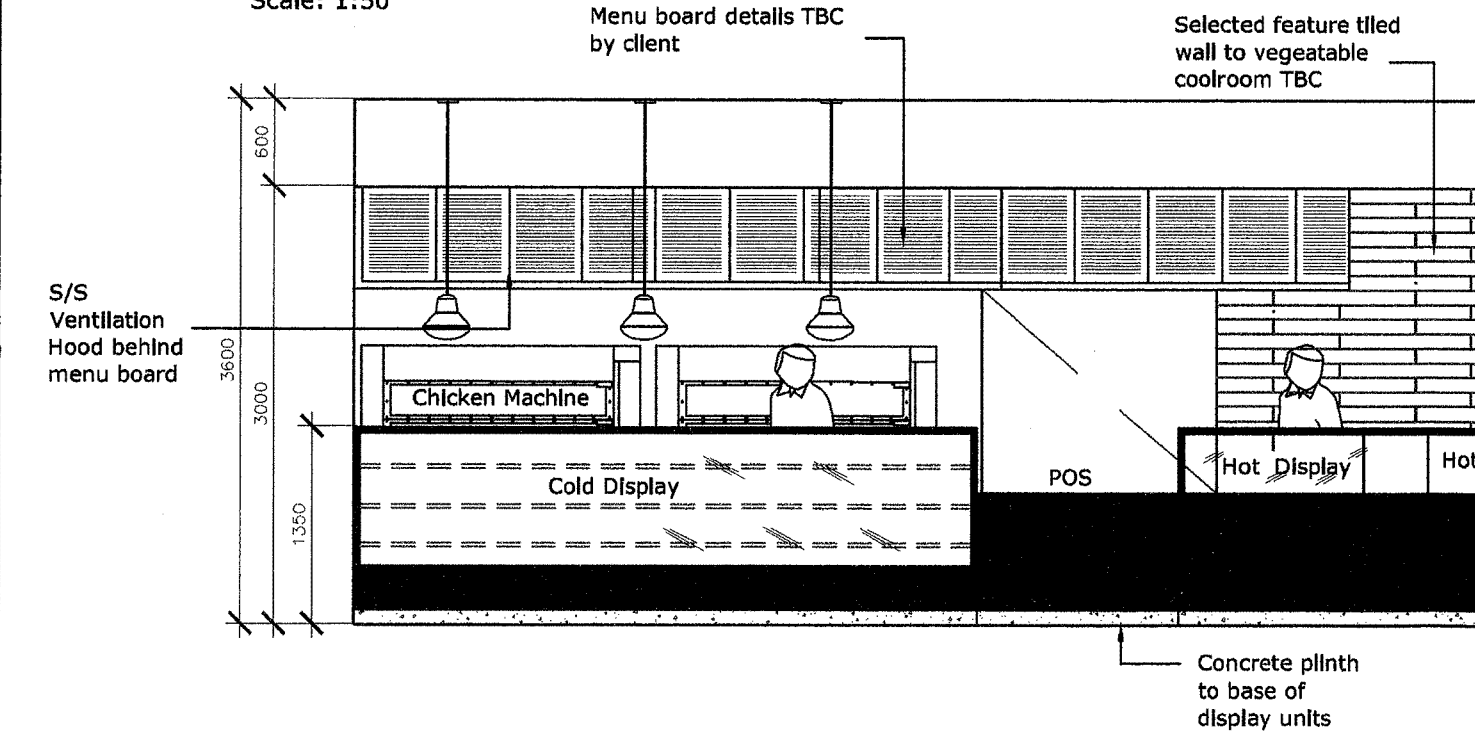

L4 - FLUORO LIGHT FITTINGS TBC FROM
EUROLUCE PH: 9380 6222

DATE	REVISION
9.3.2009	INITIAL ISSUE FOR PRICING

Shop Front Elevation

Scale: 1:50

Front Elevation

Scale: 1:50

DATE	REVISION
9.3.2009	INITIAL ISSUE FOR PRICING