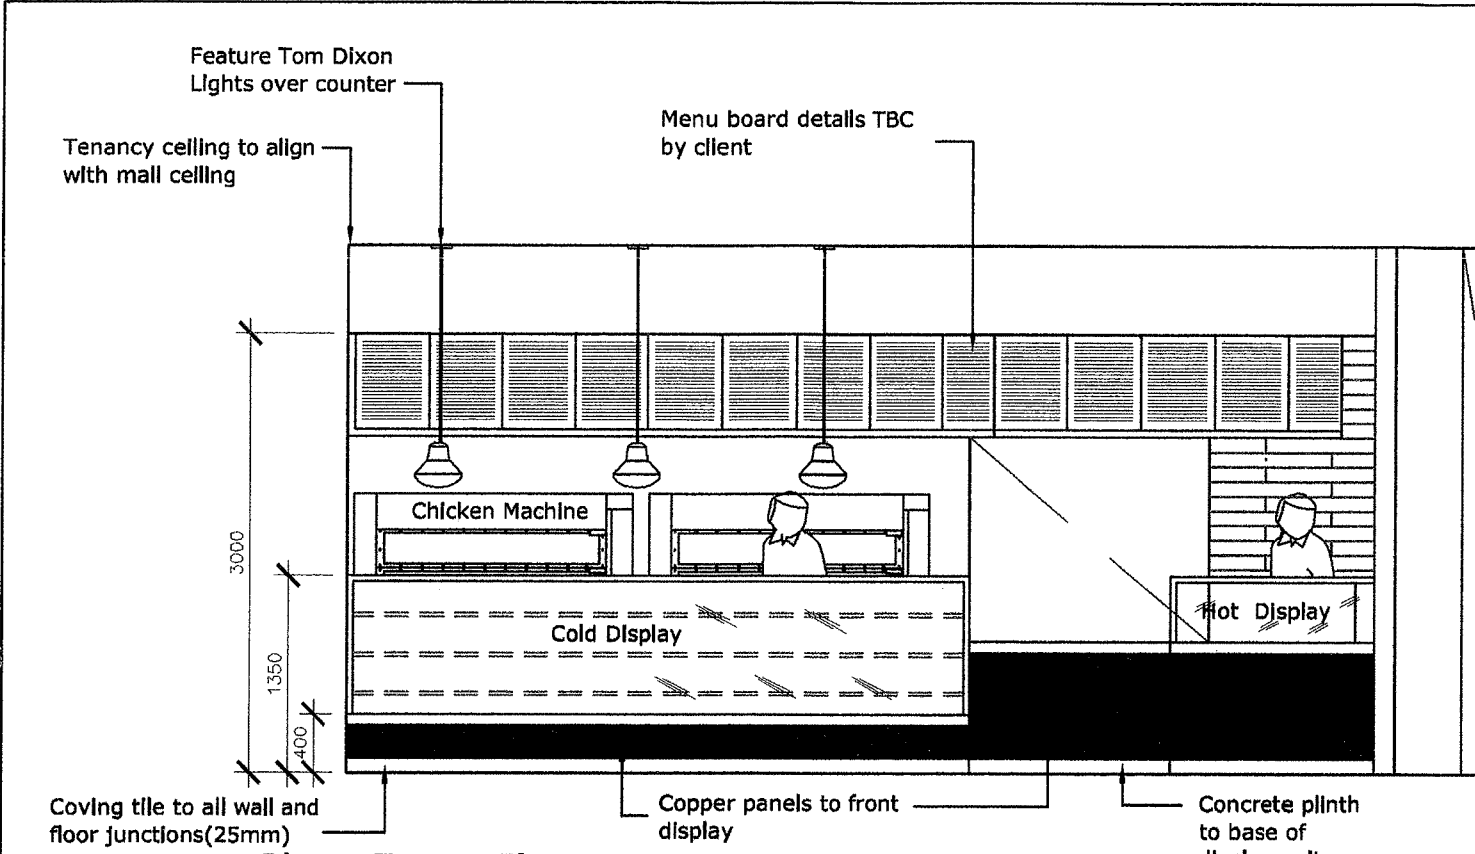

L4 - FLUORO LIGHT FITTINGS TBC FROM
EUROLUCE PH: 9380 6222

DATE	REVISION
9.3.2009	INITIAL ISSUE FOR PRICING

Shop Front Elevation

Scale: 1:50

Front Elevation

Scale: 1:50

DATE	REVISION
9.3.2009	INITIAL ISSUE FOR PRICING