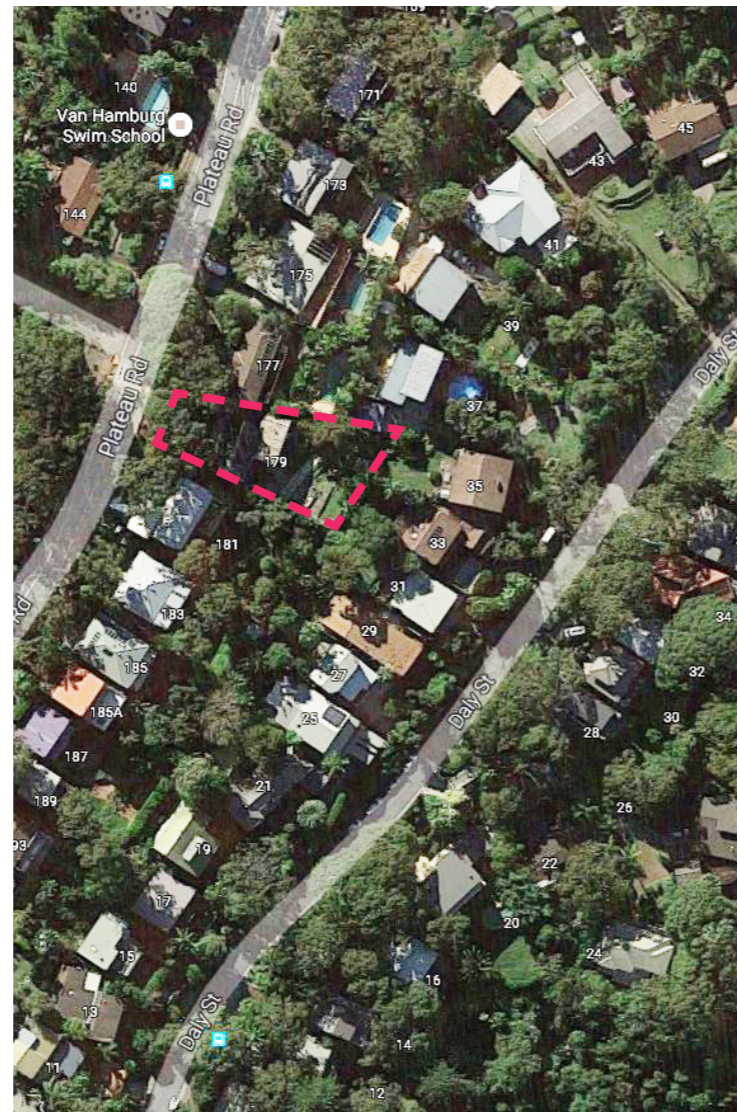

**PROPOSED AT** PROPOSED GRANNY FLAT  
179 PLATEAU RD  
BILGOLA PLAYEAU, NSW 2107

**FOR** C. McGEACHIE

**DESIGNED BY** MO DESIGN  
MAJA OZVALDIC Mag Arch  
majaozvaldic@gmail.com

Location Plan

Location Plan

Side Aerial View

--	--	--

A	ISSUED FOR DA	16/09

C.McGEACHIE  
PROPOSED GRANNY FLAT  
STRUCTURE AT 179 PLATEAU  
ROAD, BILGOLA PLATEAU 2107  
SYDNEY

COVER SHEET		A- 001
Date: 02/09/2016		
Drawn by: MO		