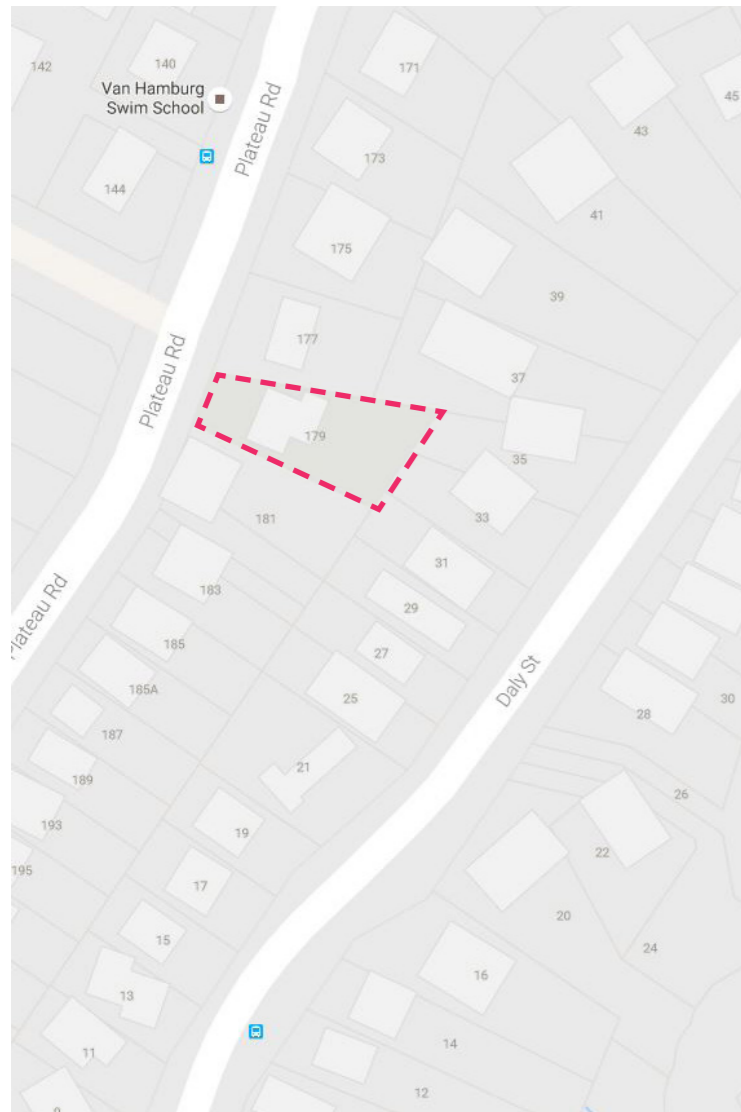

**PROPOSED AT** PROPOSED GRANNY FLAT  
179 PLATEAU RD  
BILGOLA PLAYEAU, NSW 2107

**FOR** C. McGEACHIE

**DESIGNED BY** MO DESIGN  
MAJA OZVALDIC Mag Arch  
majaozvaldic@gmail.com

Location Plan

Location Plan

Side Aerial View

--	--	--

A	ISSUED FOR DA	16/09

C.McGEACHIE  
PROPOSED GRANNY FLAT  
STRUCTURE AT 179 PLATEAU  
ROAD, BILGOLA PLATEAU 2107  
SYDNEY

COVER SHEET		A- 001
Date: 02/09/2016		
Drawn by: MO		