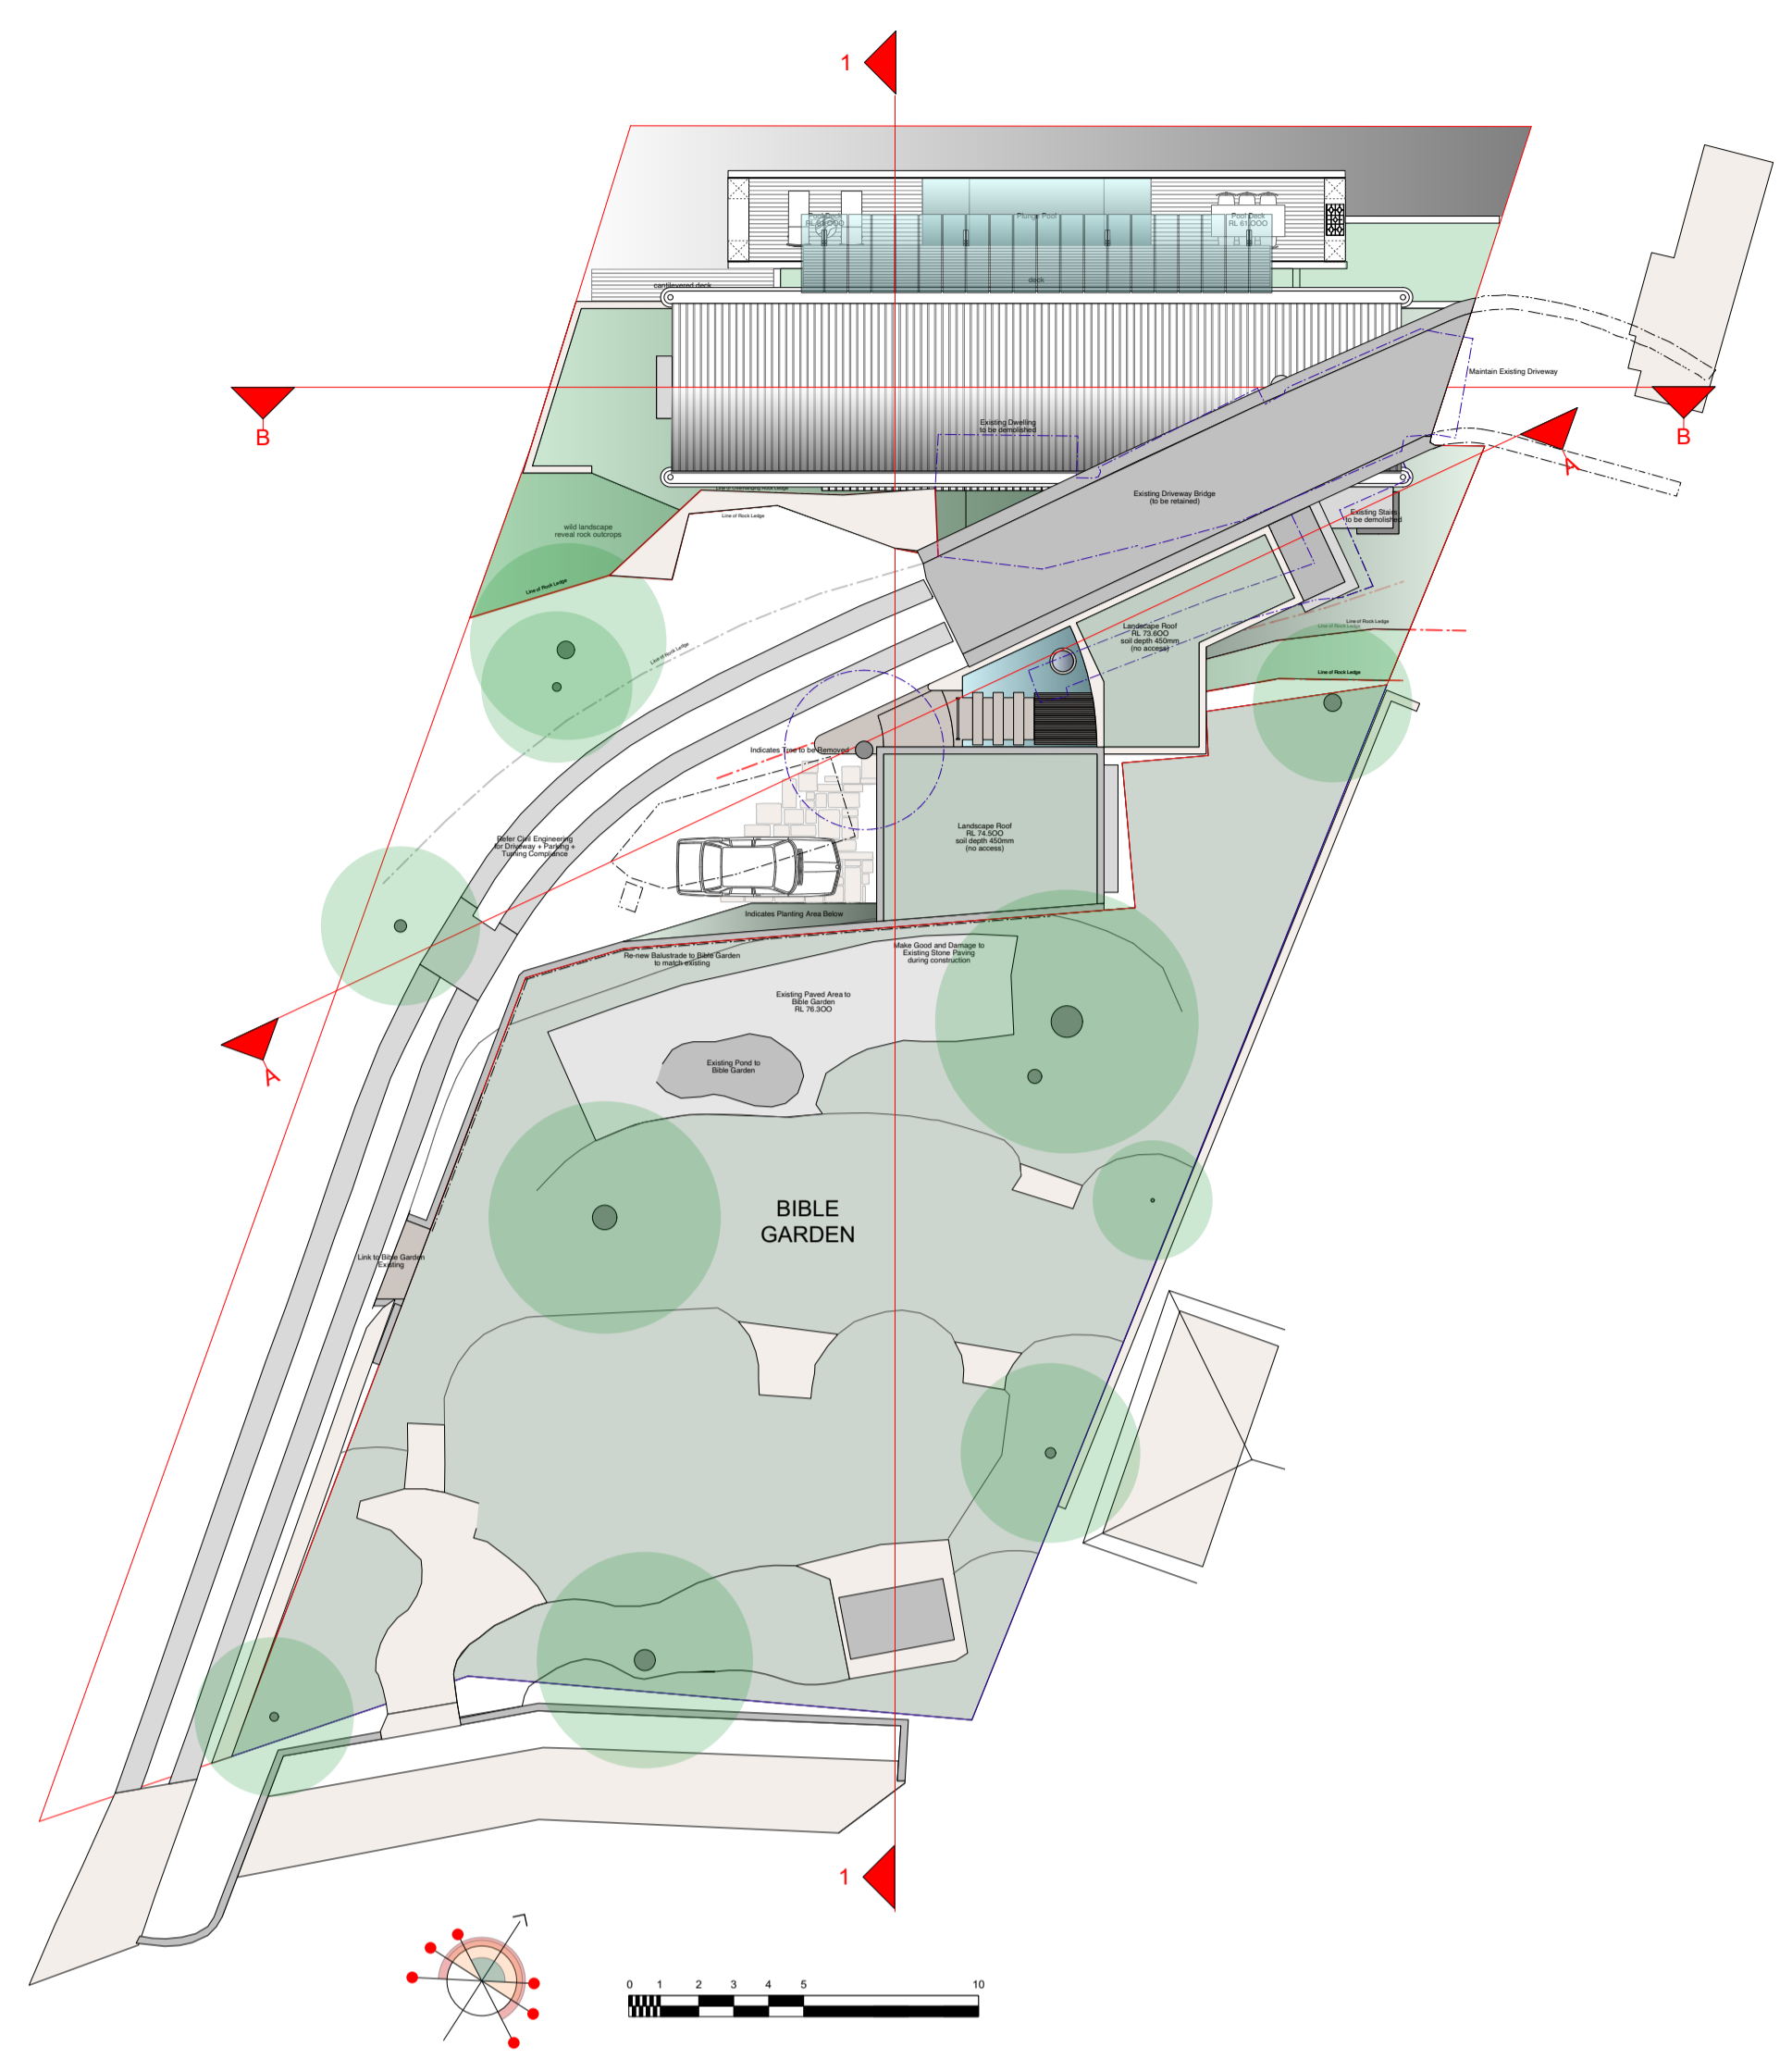

part 7 ~ notification plans

notes

.

living in landscapes of cliffs + caves + sea

6 mitchell road, palm beach nsw
july 2020

living in landscapes of cliffs + caves + sea

6 Mitchell Road, Palm Beach NSW NSW
for
Roger Bain

stephen lesiuk

tel: 0414 468 186
email stephenlesiuk@mac.com

notes

living in landscapes of cliffs + caves + sea

6 Mitchell Road, Palm Beach NSW NSW
for
Roger Bain

stephen lesiuk

tel: 0414 468 186
email stephenlesiuk@mac.com