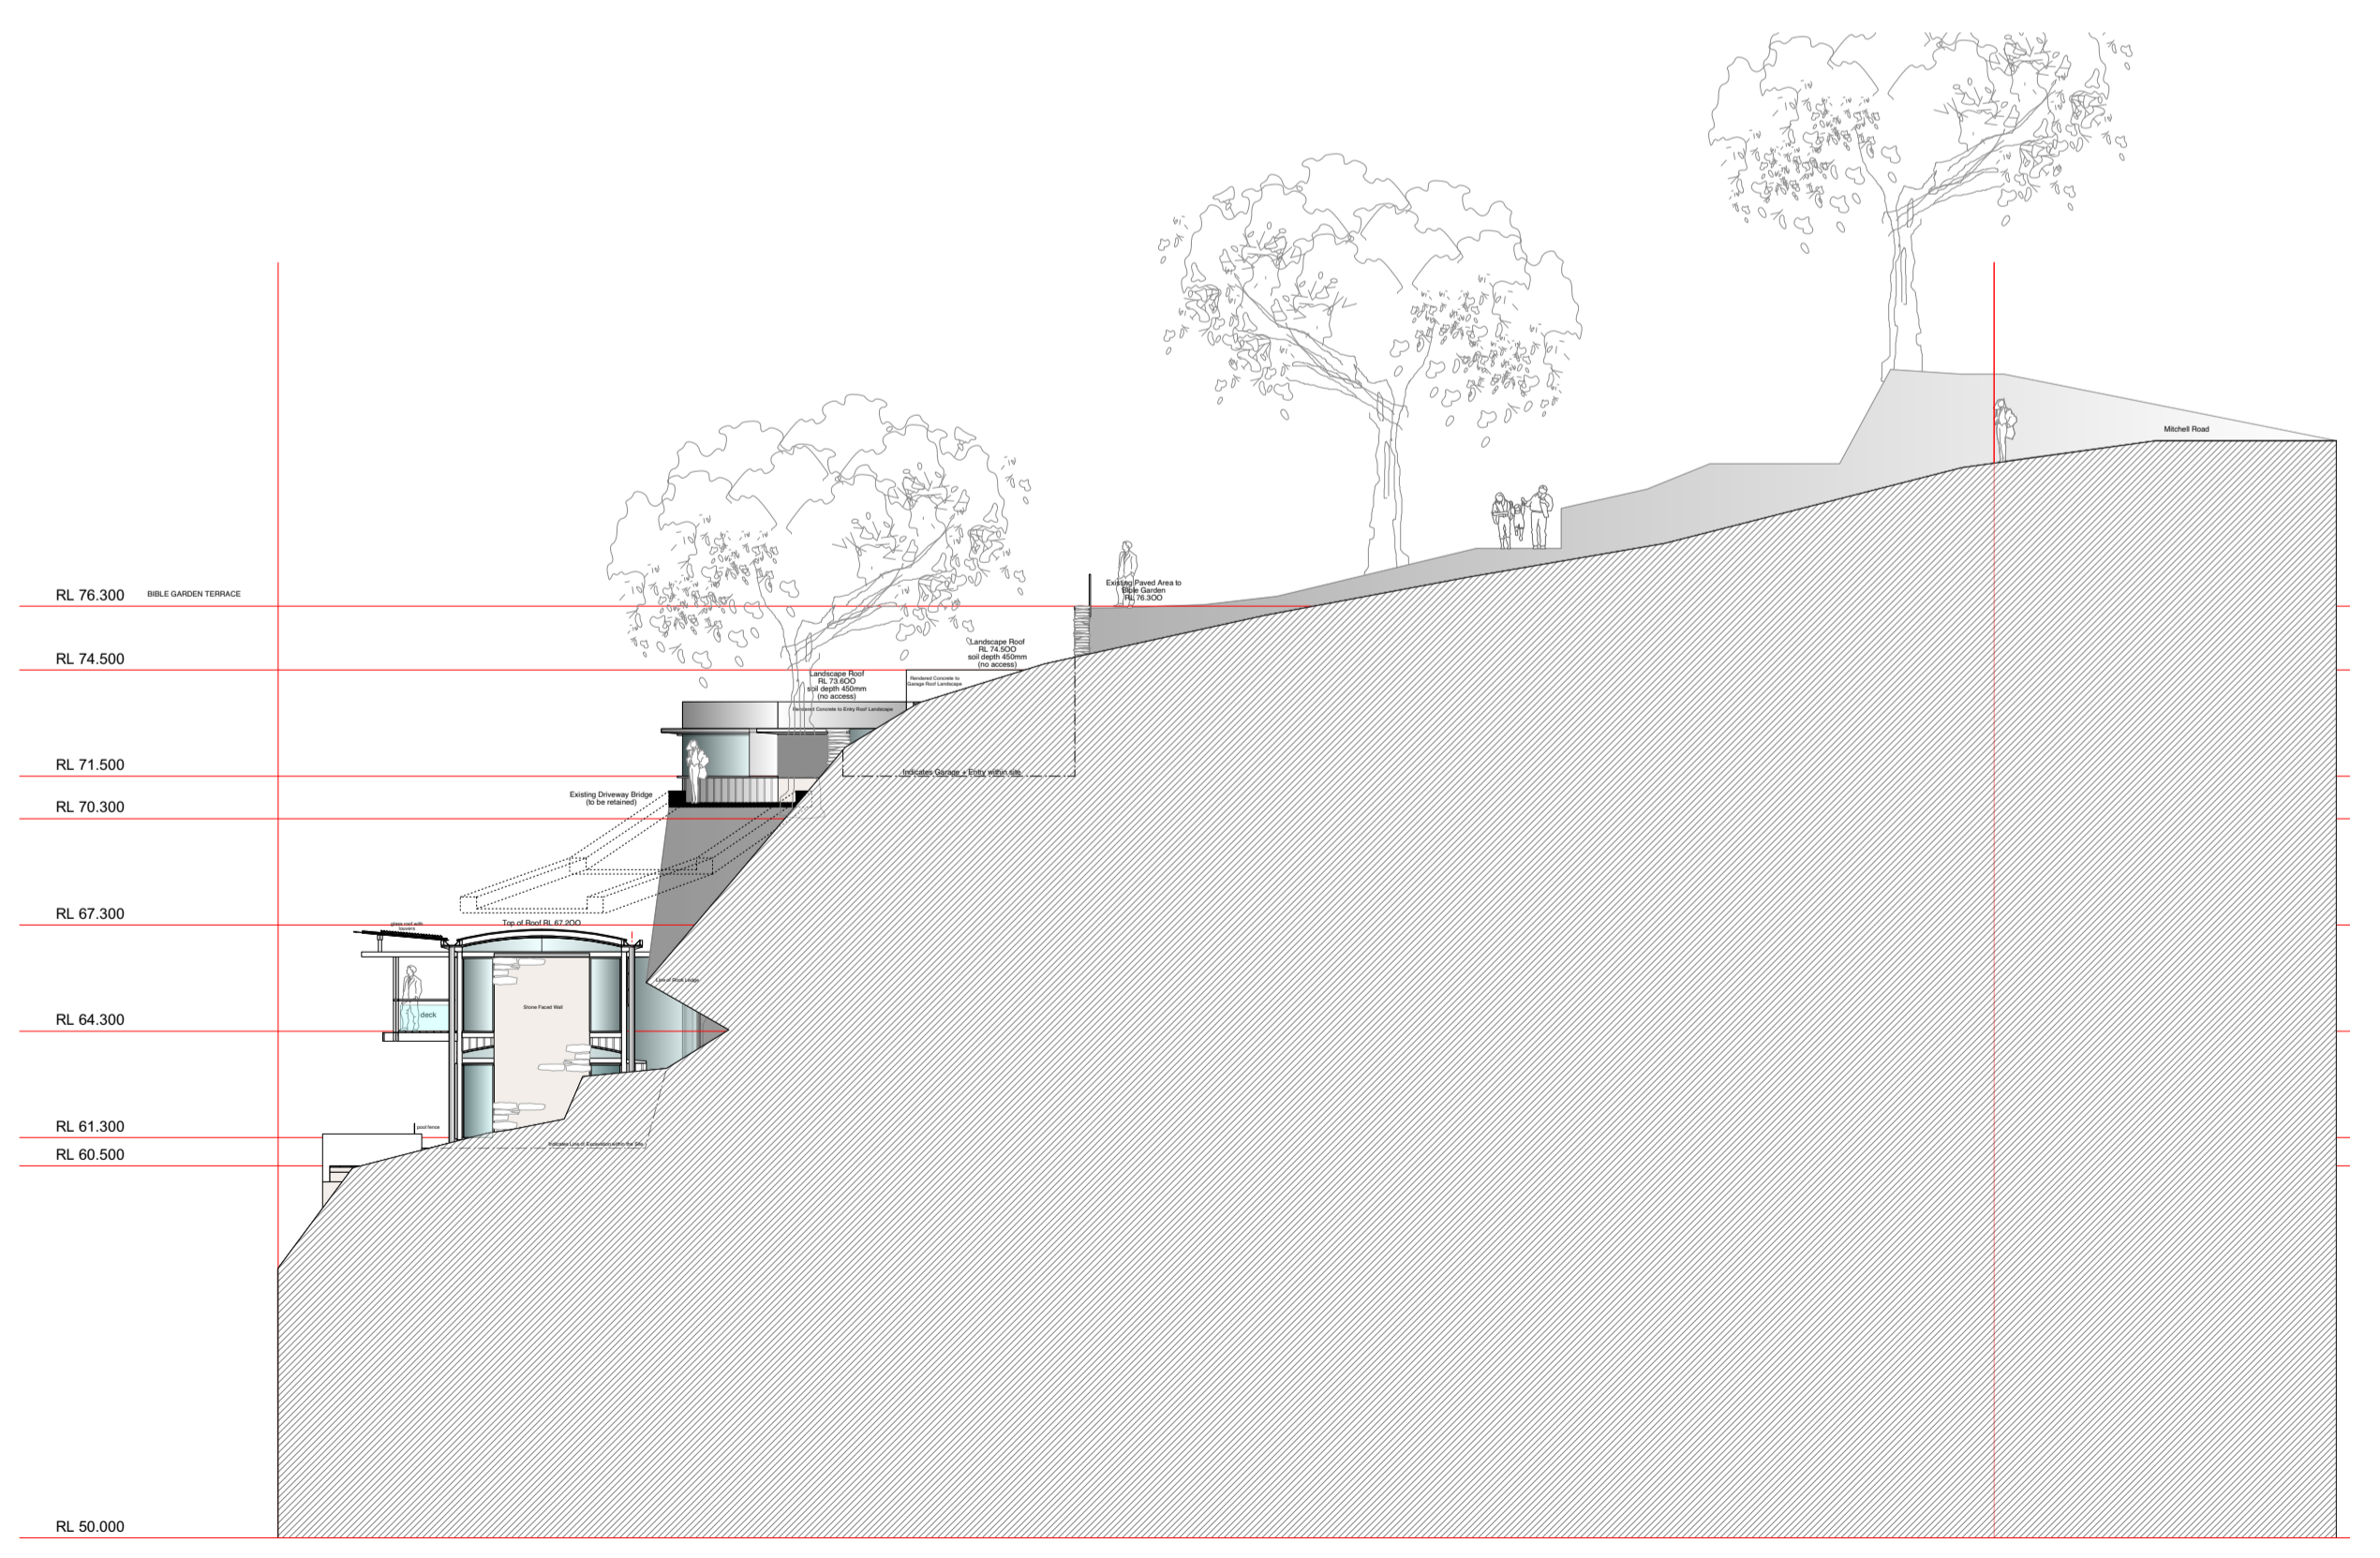

part 7 ~ notification plans

notes

.

living in landscapes of cliffs + caves + sea

6 mitchell road, palm beach nsw
july 2020

living in landscapes of cliffs + caves + sea

6 Mitchell Road, Palm Beach NSW NSW
for
Roger Bain

stephen lesiuk

tel: 0414 468 186
email stephenlesiuk@mac.com

notes

living in landscapes of cliffs + caves + sea

6 Mitchell Road, Palm Beach NSW NSW
for
Roger Bain

stephen lesiuk

tel: 0414 468 186
email stephenlesiuk@mac.com