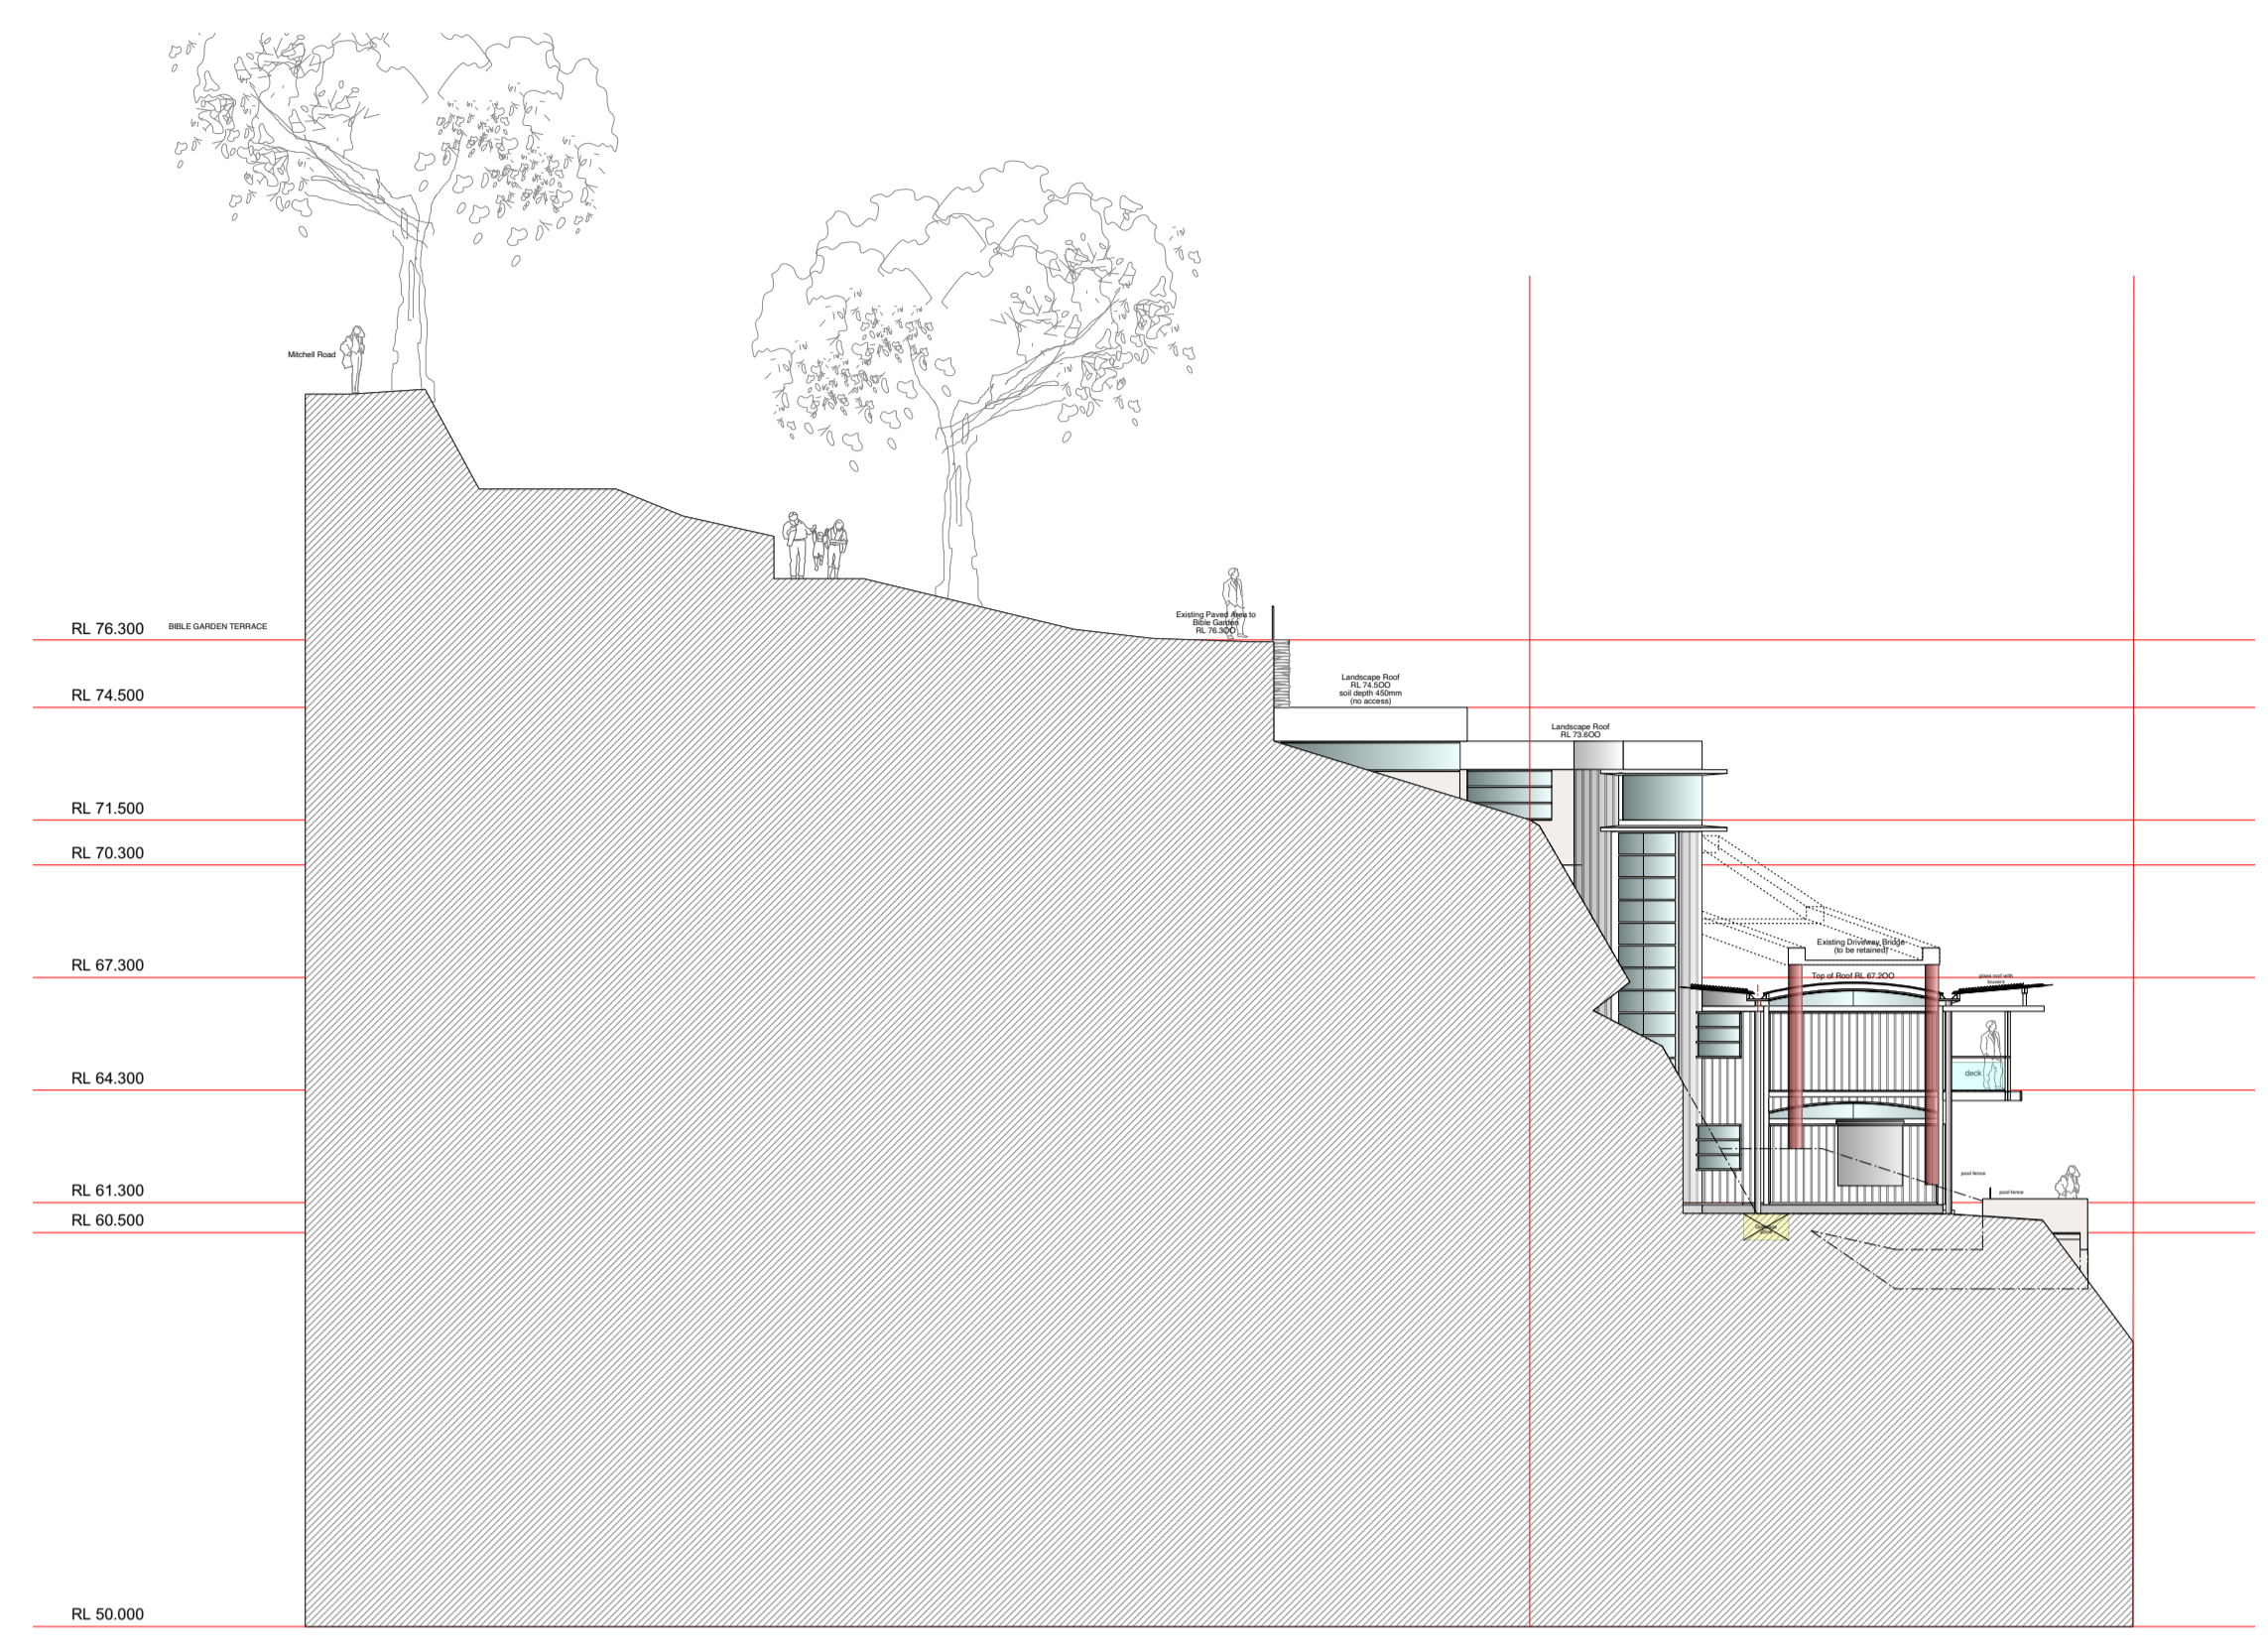

part 7 ~ notification plans

notes

.

living in landscapes of cliffs + caves + sea

6 mitchell road, palm beach nsw
july 2020

living in landscapes of cliffs + caves + sea

6 Mitchell Road, Palm Beach NSW NSW
for
Roger Bain

stephen lesiuk

tel: 0414 468 186
email stephenlesiuk@mac.com

notes

living in landscapes of cliffs + caves + sea

6 Mitchell Road, Palm Beach NSW NSW
for
Roger Bain

stephen lesiuk

tel: 0414 468 186
email stephenlesiuk@mac.com