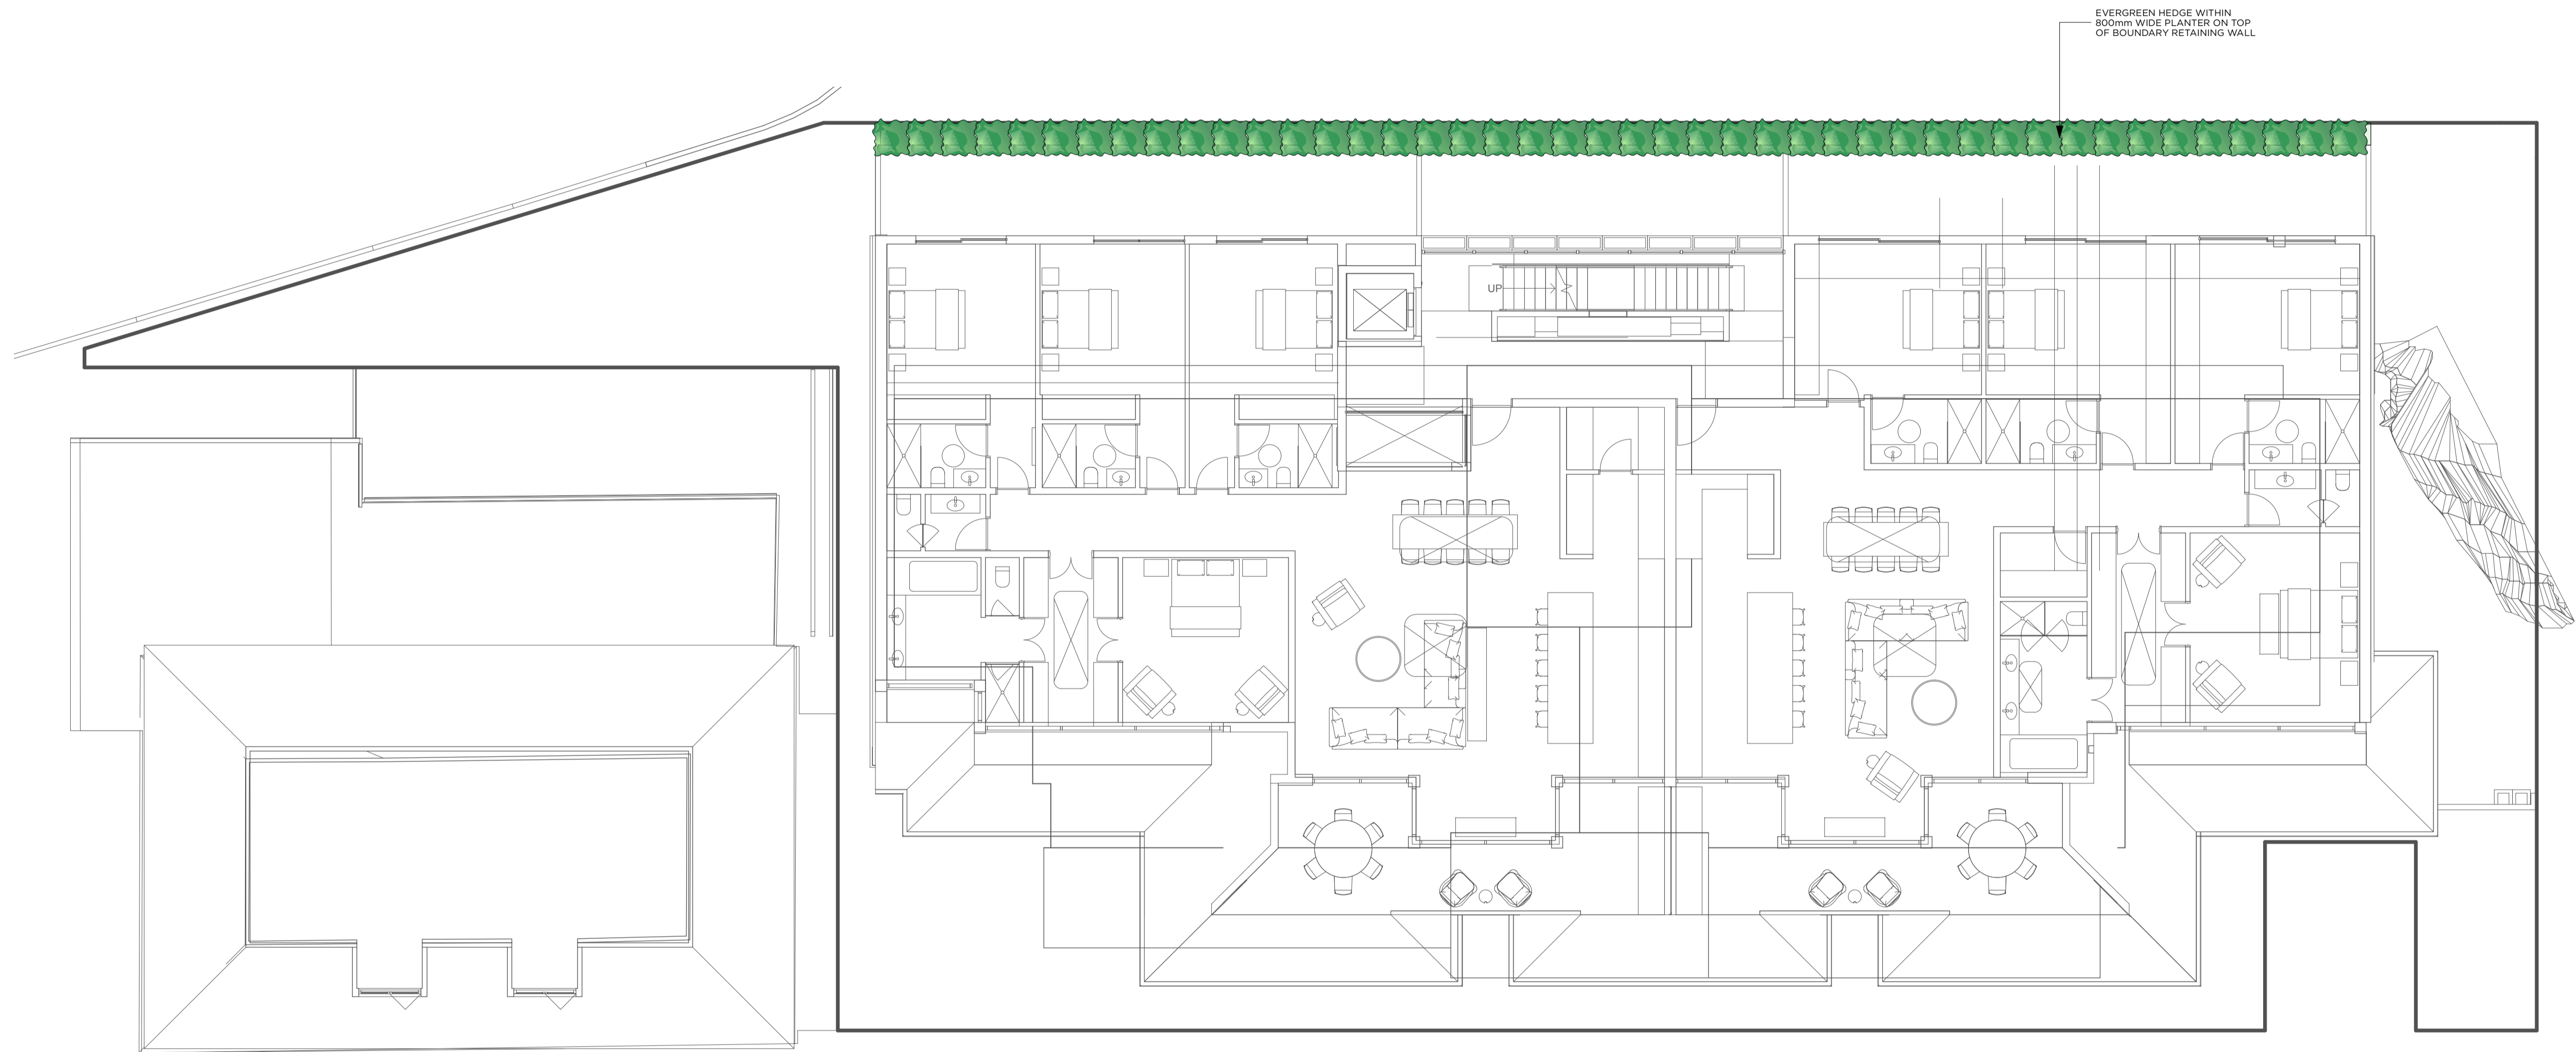

LANDSCAPE CONCEPT PLAN - SECOND FLOOR
1102 BARRENJOEY RD, PALM BEACH

DESIGNED BY	DRAWN BY	CHECKED BY	DATE	REVISIONS
LC	LC	PA	11/11/22	A
CLIENT	PROJECT	SCALE		B
Asia Digital Investments Pty Ltd	A1	1:100		C
DRAWING NUMBER	REVISION	SHEET		D
LCP-03	D	01 OF 01		

www.fifthseasonlandscapes.com.au
Suite 5/19 Smith St, Chatswood NSW 2067
T 02 9417 2111 | L 02 No. 1955552