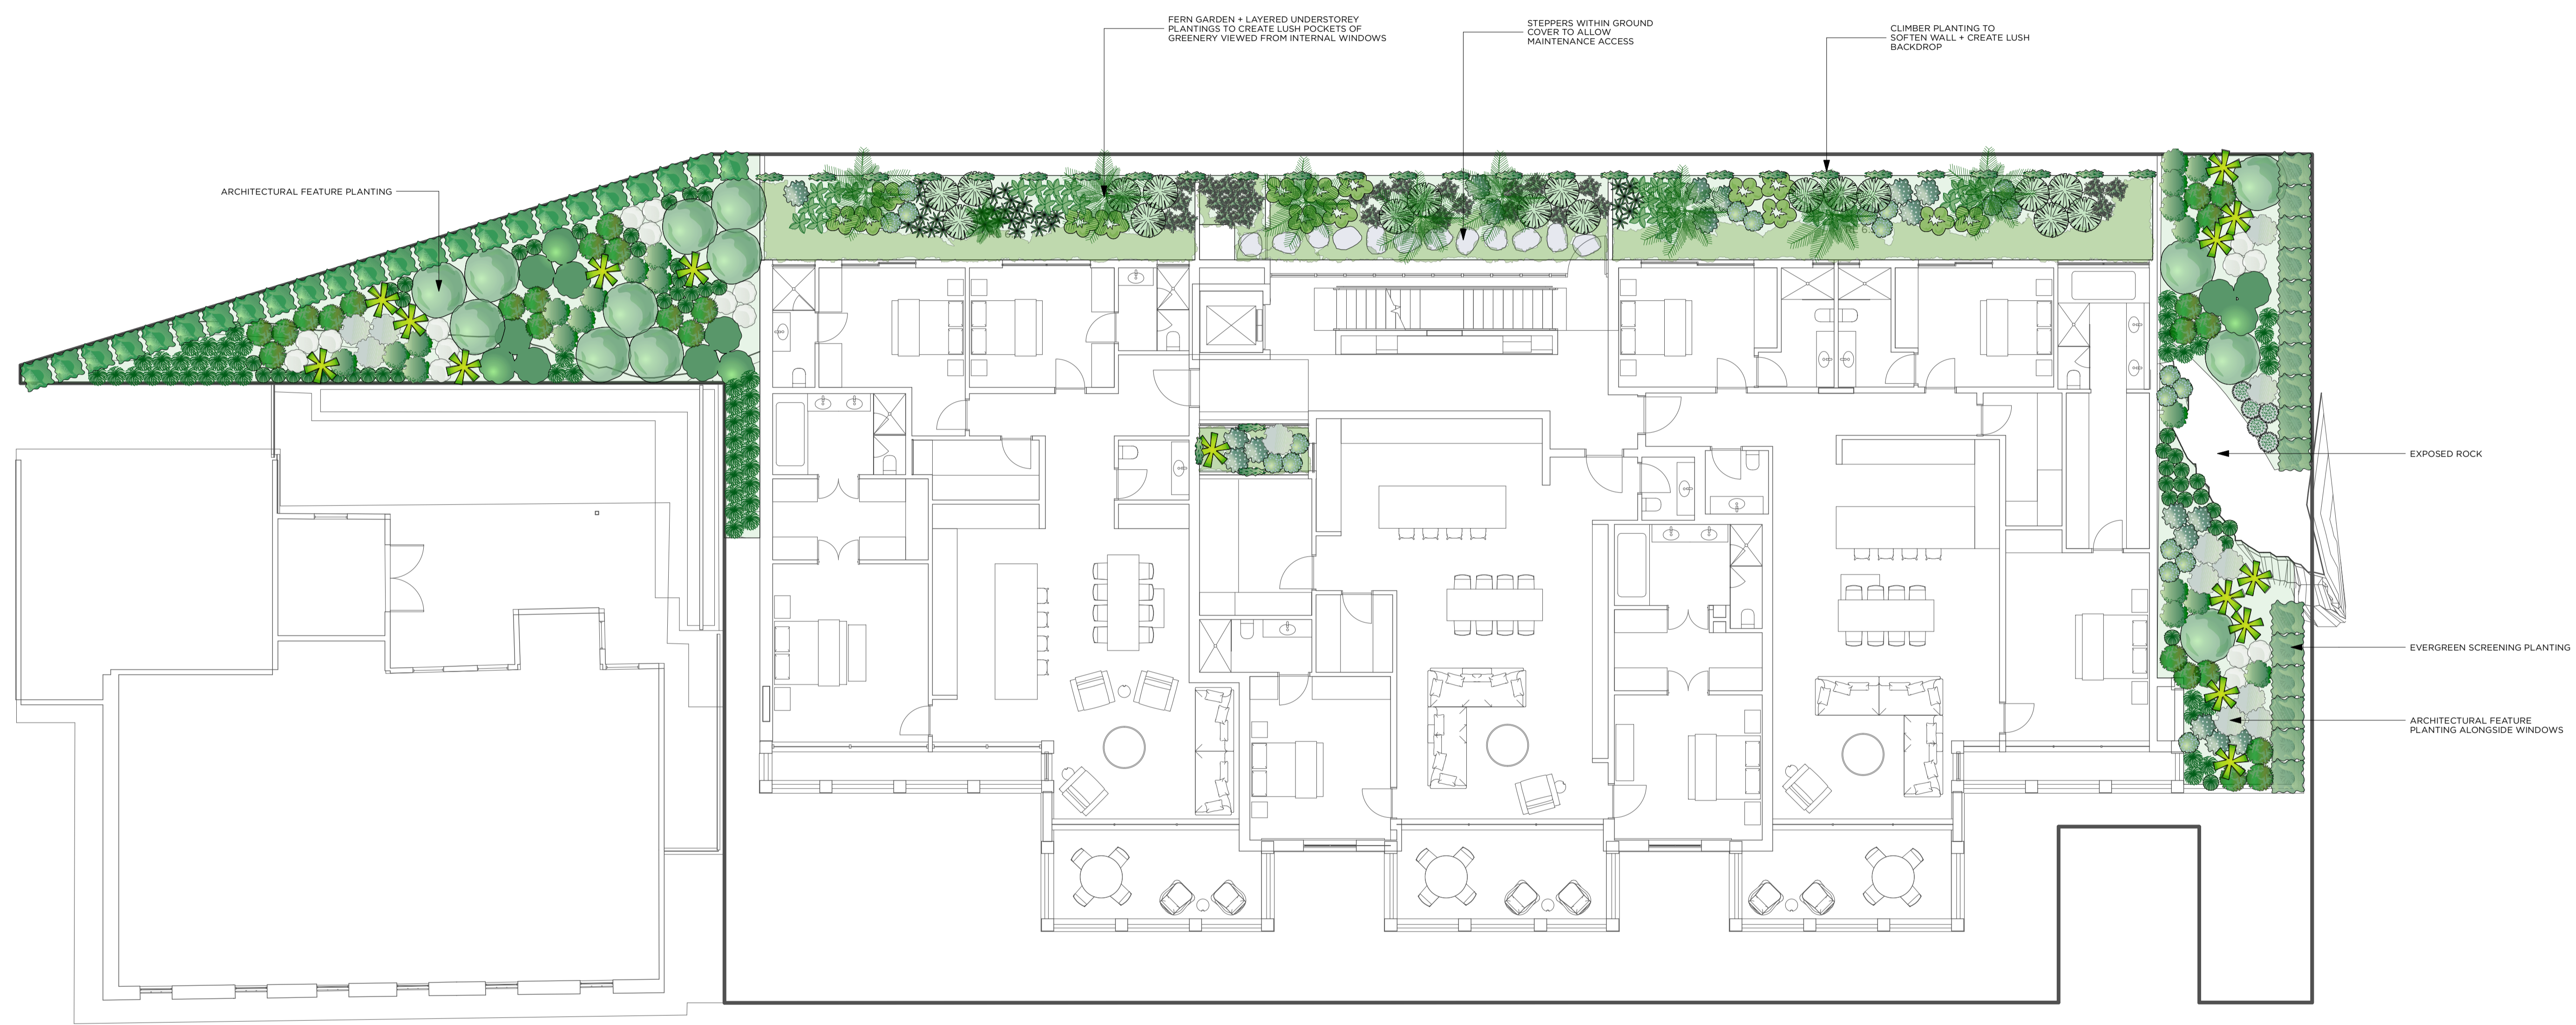

LANDSCAPE CONCEPT PLAN - FIRST FLOOR
1102 BARRENJOEY RD, PALM BEACH

DESIGNED BY	DRAWN BY	CHECKED BY	DATE	REVISIONS
LC	LC	PA	11/11/22	A 01/11/22
CLIENT	PROJECT	PROJECT	PROJECT	B 02/11/22
Area Digital Investments Pty Ltd	A1	1:100	1:100	C 03/11/22
DRAWING NUMBER	REVISION	SHEET		D 04/11/22
LCP-02	F	01 OF 01		E 05/11/22

www.fifthseasonlandscapes.com.au
Suite 5/19 Smith St, Chatswood NSW 2067
T 02 9417 2111 | Lic. No. 1935652