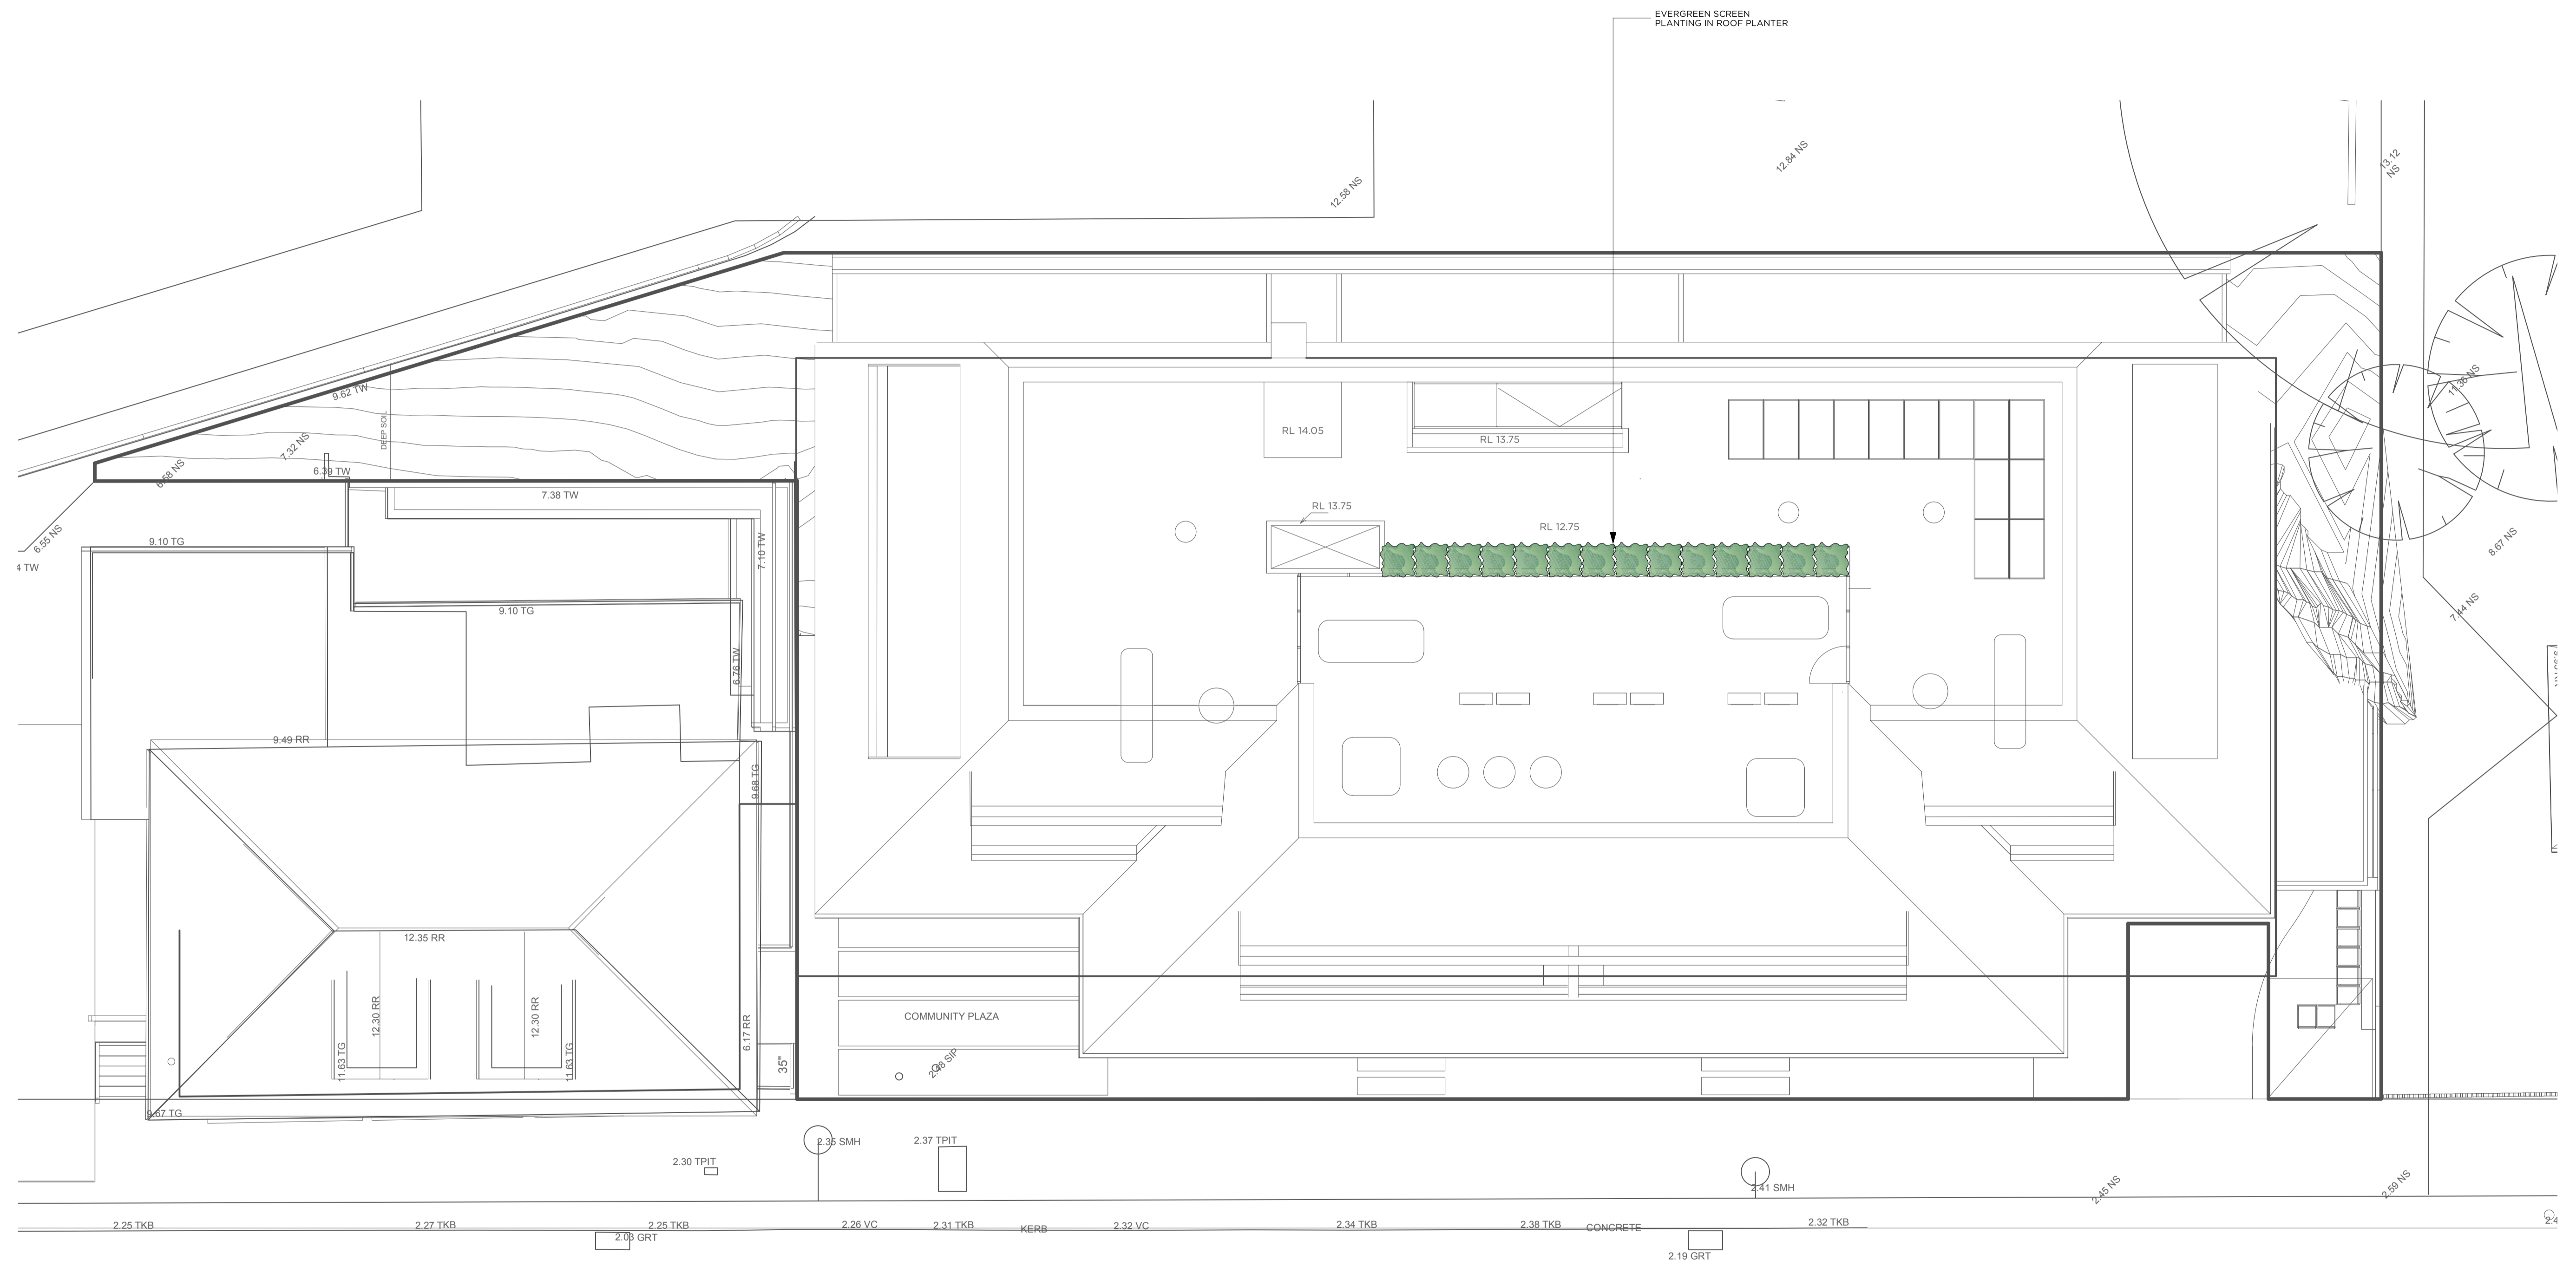

LANDSCAPE CONCEPT PLAN - ROOF
1102 BARRENJOEY RD, PALM BEACH

DESIGNED BY	DRAWN BY	CHECKED BY	DATE	REVISIONS
LC	LC	PA	09/09/22	
CUSTOMER	PROJECT	SHEET SIZE	SCALE	
Asia Digital Investments Pty Ltd	A1	A1	1:100	
DRAWING NUMBER	REVISION	SHEET	DATE	
LCP-04	A	01 OF 01		

www.fifthseasonlandscapes.com.au
Suite 5/19 Smith St, Chatswood NSW 2067
T 02 9417 2111 | L Lic. No. 1905652