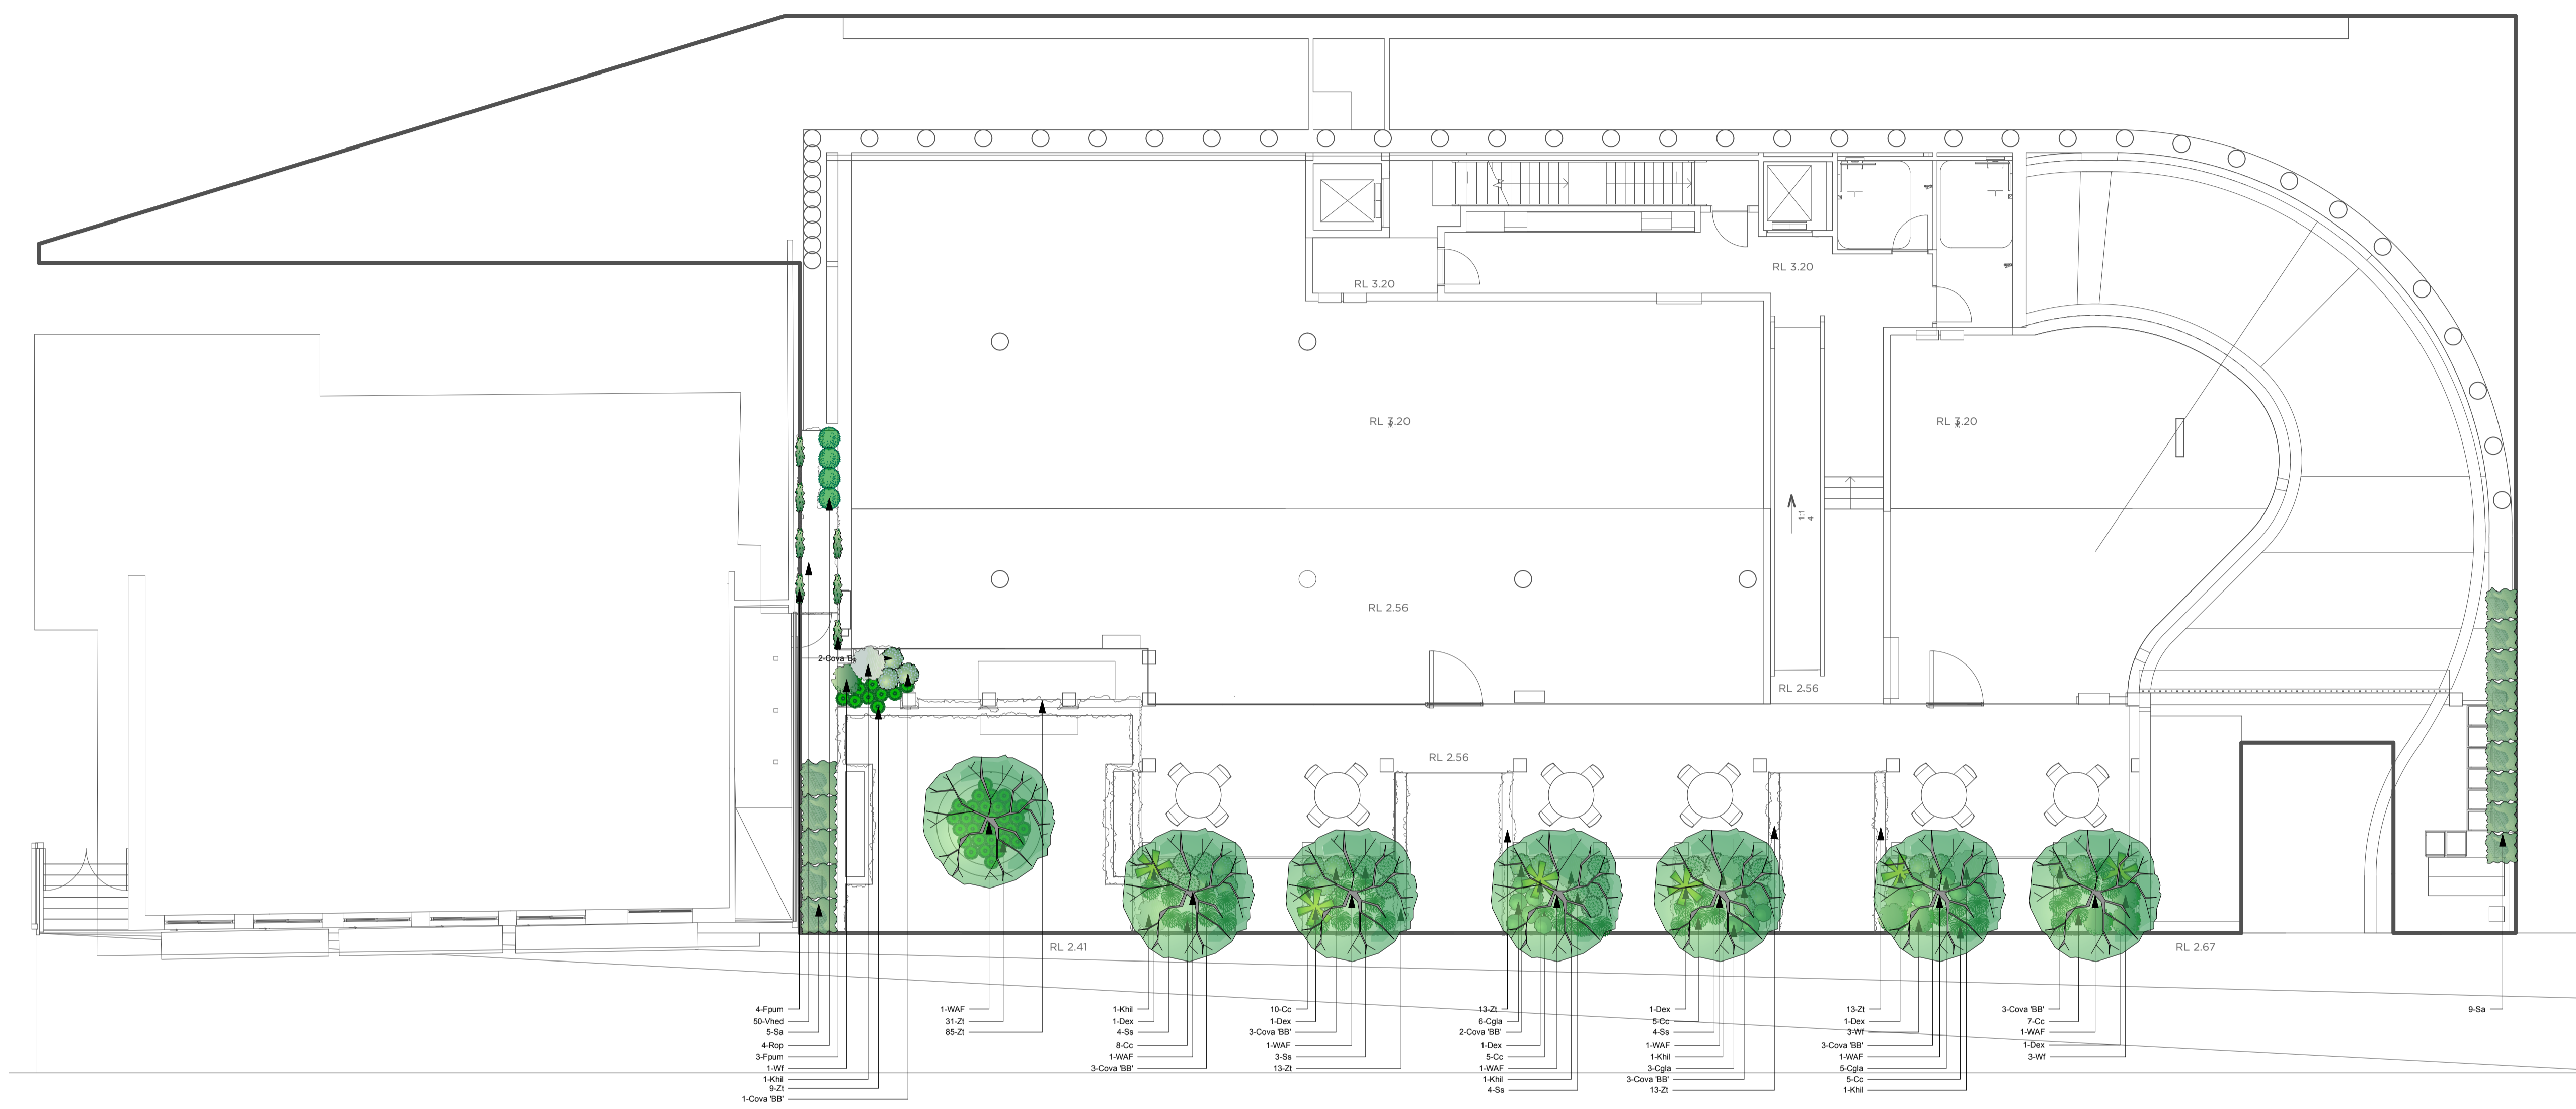

www.fifthseasonlandscapes.com.au
Suite 5/19 Smith St, Chatswood NSW 2067
T 02 9417 2111 | L Lic. No. 1905652

Images	ID	Qty	Botanical Name	Common Name	Mature Height	Mature Spread	Scheduled Size	Remarks
Trees								
	WAF	7	Waterhousea floribunda	Weeping Lily Pilly	10m	6m	100L	
Shrubs								
	Cgl	13	Casuarina glauca 'Green Wave'	Green Wave	1.2m	1.2m	300mm	
	CoA	12	Correa alba	White Correa	0.9 - 1.5m	0.9 - 1.2m	300mm	
	Hpet	18	Helichrysum petiolare	Licorice Plant	0.5m	0.5m	300mm	
	Lcon	47	Lomandra confertifolia 'Little con'	Matt Rush	0.4m	0.4m	140mm	
	Mp	68	Murraya paniculata	Orange Jessamine	2m	1m	---	
	Pa	6	Plectantherus argentatus	Silver Shield	0.75m	0.75m	300mm	
	Ri	27	Rhapidochloa indica	Indian Hawthorn	1m	1m	300mm	
	Sa	44	Syngonium australe 'Resistor'	Lily Pilly	2m	1m	7L	
	Wf	28	Westringia fruticosa	Coastal Rosemary	1m	1m	300mm	
Grasses								
	Zt	177	Zoysia tenuifolia	No-mow Lawn Grass	0.3m	0.3m	140mm	
Perennials								
	Asr	31	Astragalus icon	NZ Rock Lily	0.6m	1m	200mm	
	Lir	34	Liriodendron icon	Liriodendron	0.5m	0.5m	140mm	
	Ptil	28	Ptilotodendron icon	Ptilotodendron	0.5m	0.5m	200mm	
	Pa	12	Plectantherus icon	Silver Shield	0.75m	0.75m	300mm	
Climbers								
	Fum	37	Ficus pumila	Creeping Fig	10m	3m	140mm	
Succulents								
	Byc	18	Bechehemia icon	Mexican Lily	1m	1m	300mm	
	Cov	41	Crassula icon	Blue Jade Plant	0.9m	0.9m	300mm	
	Kal	17	Kalanchoe icon	Silver Spoon	0.9m	0.9m	300mm	
Ground Covers								
	Cgl	14	Carportus icon	Coastal Moonwort	0.3m	1.2m	140mm	
	Cc	97	Casuarina icon	Couain II	0.1m	1m	140mm	
	Ros	4	Rosmarinus icon	Prostrate Rosemary	0.3m	1m	140mm	
	Se	20	Senecio icon	Blue Chalk Sticks	0.2m	0.6m	140mm	
	Vhd	489	Viola icon	Native Violet	0.2m	1m	140mm	
Fern								
	Coc	9	Cyathea icon	Coon Soggy Tree Fern	8m	3m	45L	
Herb Accent								
	Lig	15	Ligularia icon	Bigleaf Ligularia	3 - 5m	2.0 - 3.5m	200mm	
	Dex	21	Doryanthes icon	Gymea Lily Giant Lily	1.5m	1.2m	300mm	
Total		1314						