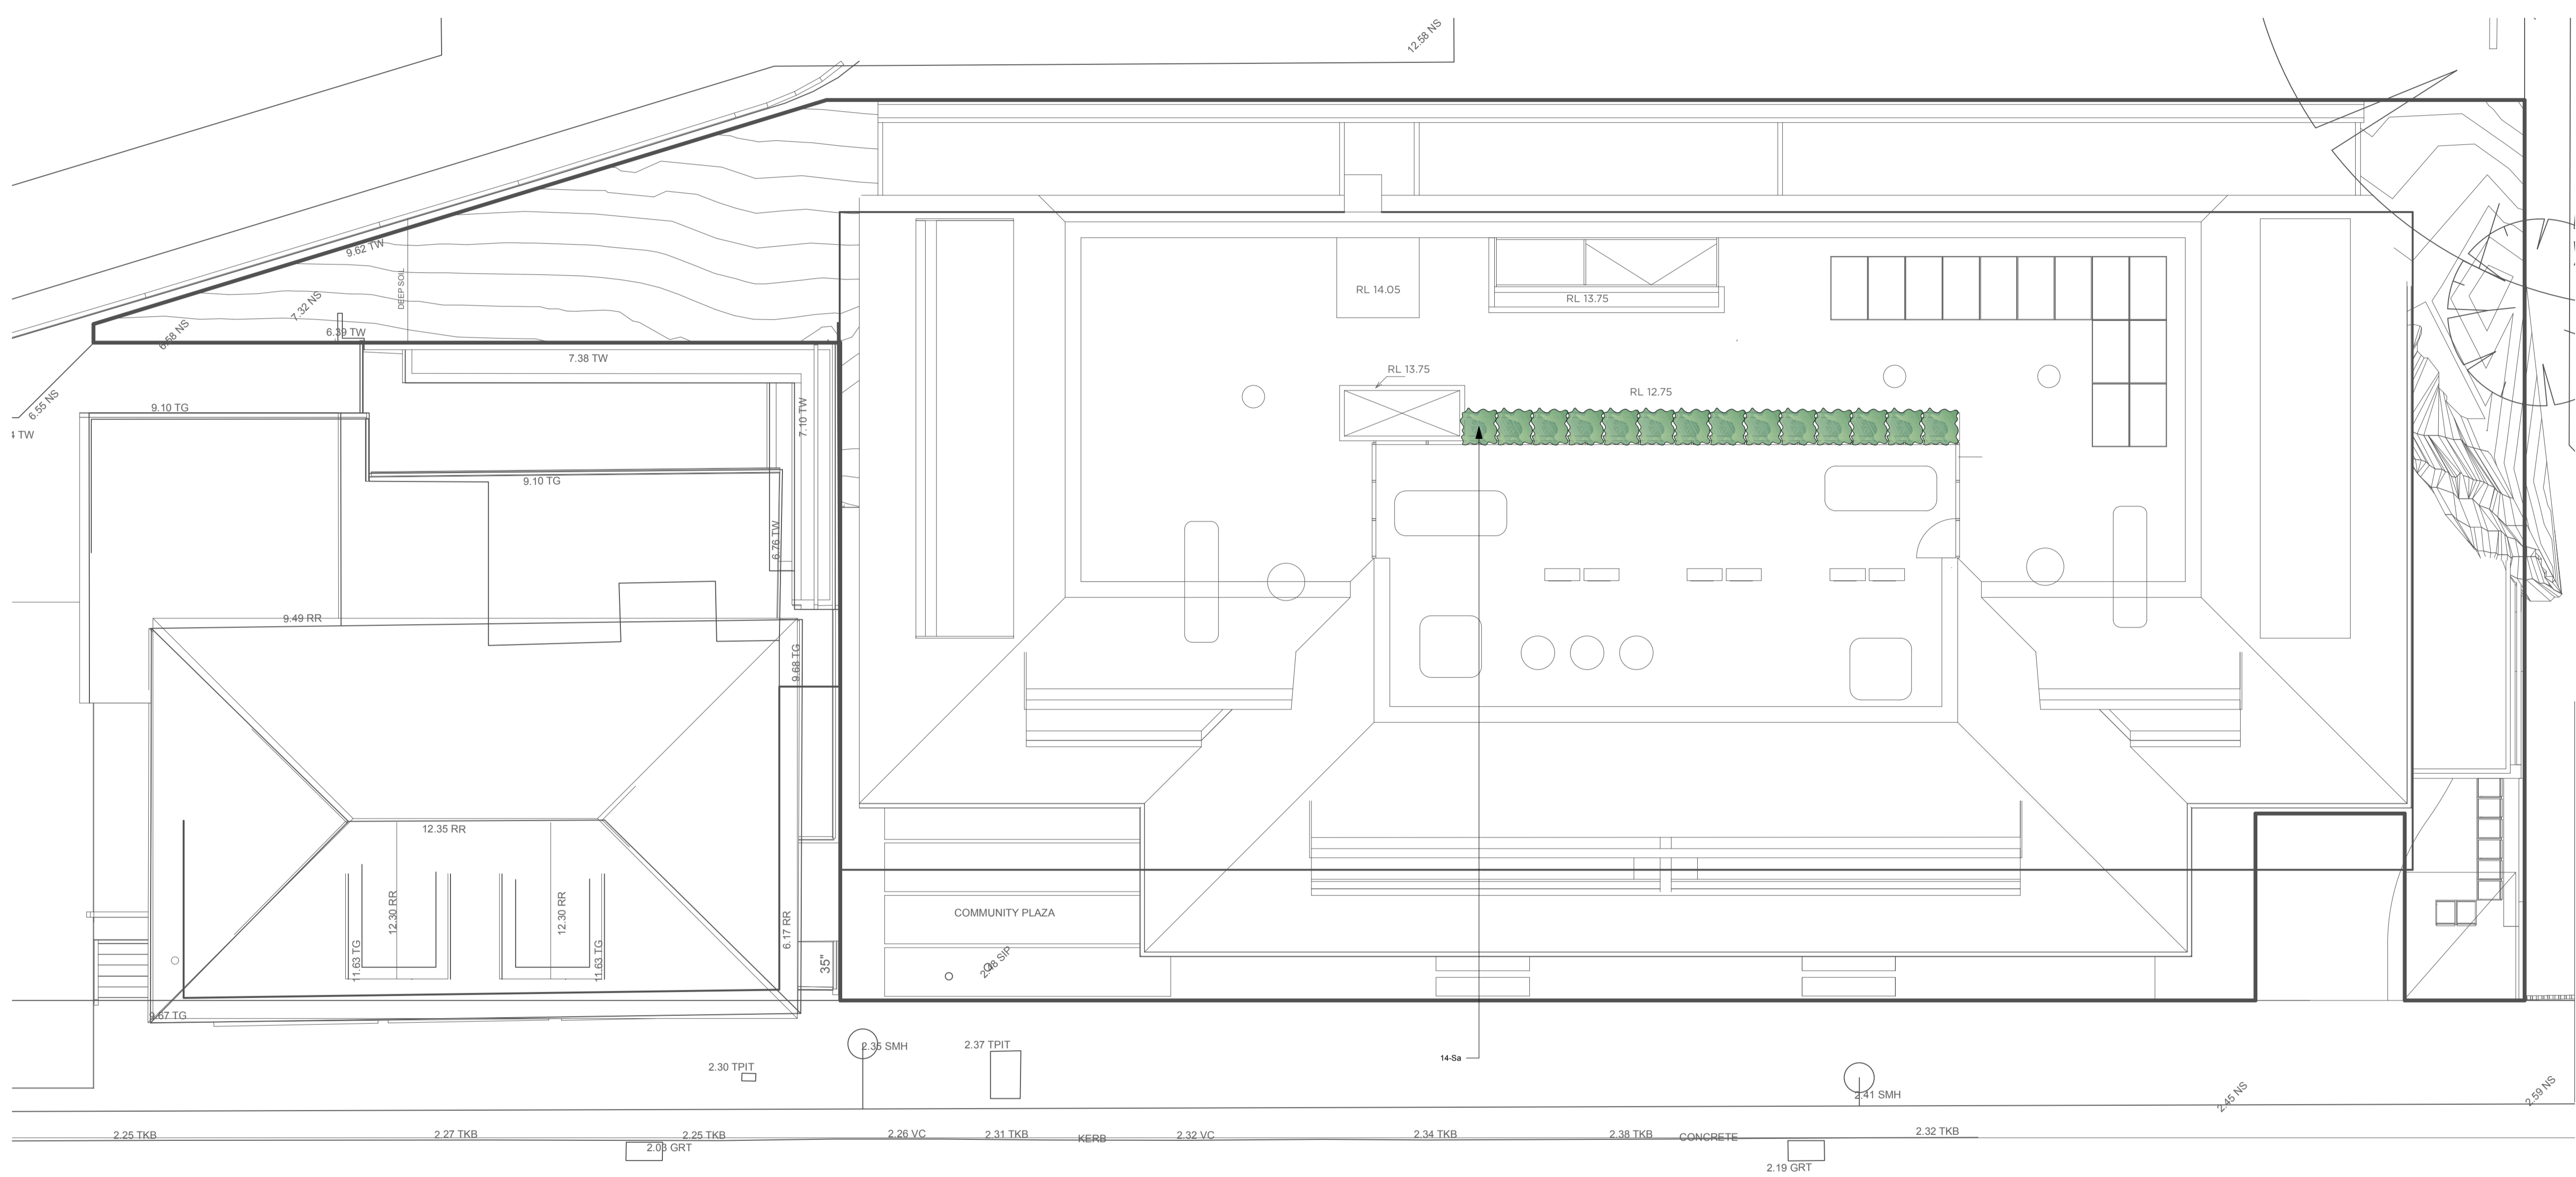

www.fifthseasonlandscapes.com.au
 Suite 5/19 Smith St, Chatswood NSW 2067
 T: 02 9417 2111 | L: No. 1935652

Plant List	Images	ID	Qty	Botanical Name	Common Name	Mature Height	Mature Spread	Scheduled Size	Remarks
Trees									
		WAF	7	Waterhousea floribunda	Weeping Lily Pilly	10m	6m	100L	
Shrubs									
		Ogla GW	13	Casuarina glauca 'Green Wave'	Green Wave	1-2m	1-2m	300mm	
		CoAl	12	Correa alba	White Correa	0.9 - 1.5m	0.9 - 1.2m	300mm	
		Hpet	18	Helichrysum petiolare	Licorice Plant	0.5m	0.8m	300mm	
		Lcon	47	Lomandra conferta 'Little con'	Mat Rush	0.4m	0.4m	140mm	
		Mp	68	Murraya paniculata	Orange Jasmine	2m	1m	---	
		Pa	6	Plectanthis argentatus	Silver Shield	0.75m	0.75m	300mm	
		Ri	27	Rhapidochloa indica	Indian Hawthorn	1m	1m	300mm	
		Sa	44	Strydom australe 'Petalion'	Lily Pilly	2m	1m	75L	
		Wt	28	Westringia holboellii	Coastal Rosemary	1m	1m	300mm	
Grasses									
		Zt	177	Zoyzia tenuifolia	No-mow Lawn Grass	0.3m	0.3m	140mm	
Perennials									
		Anp	31	Anemone patens	NZ Rock Lily	0.6m	1m	200mm	
		LirJRC	34	Liriodendron 'Just Right'	Liriodendron	0.5m	0.5m	140mm	
		PhvX	28	Philadelphus vanada	Philadelphus vanada	0.5m	0.5m	200mm	
		PaSS	12	Plectanthis argentatus	Silver Shield	0.75m	0.75m	200mm	
Climbers									
		Fpum	37	Ficus pumila	Creeper Fig	10m	3m	140mm	
Succulents									
		Bjuc	18	Beachluma juncea	Beach Lily	1m	1m	300mm	
		CoWB	41	Crassula ovata 'Blue Bird'	Blue Jade Plant	0.8m	0.8m	300mm	
		Khl	17	Kalanchoe hybrid	Silver Teaspoons	0.8m	0.8m	300mm	
Ground Covers									
		Ogla	14	Carpotrochilus glaucoscent	Coastal Mooribloom	0.3m	1.2m	140mm	
		Oc	67	Casuarina glauca 'Cousin E'	Cousin E	0.1m	1m	140mm	
		Rop	4	Rosmarinus officinalis 'Prostratus'	Prostrate Rosemary	0.3m	1m	140mm	
		Se	20	Senecio serpens	Blue Chalk Skicks	0.2m	0.6m	140mm	
		Vhd	468	Viola hederacea	Native Violet	0.2m	1m	140mm	
Fern									
		CoCo	9	Cyathea cooperi	Coen Spot Tree Fern	8m	3m	45L	
Herb Accent									
		Lden	15	Ligularia dentata	Bigleaf Ligularia	3 - 5m	2.0 - 3.5m	200mm	
		Dex	21	Doryanthes excelsa	Oymea Lily Giant Lily	1.5m	1.2m	300mm	
Total									