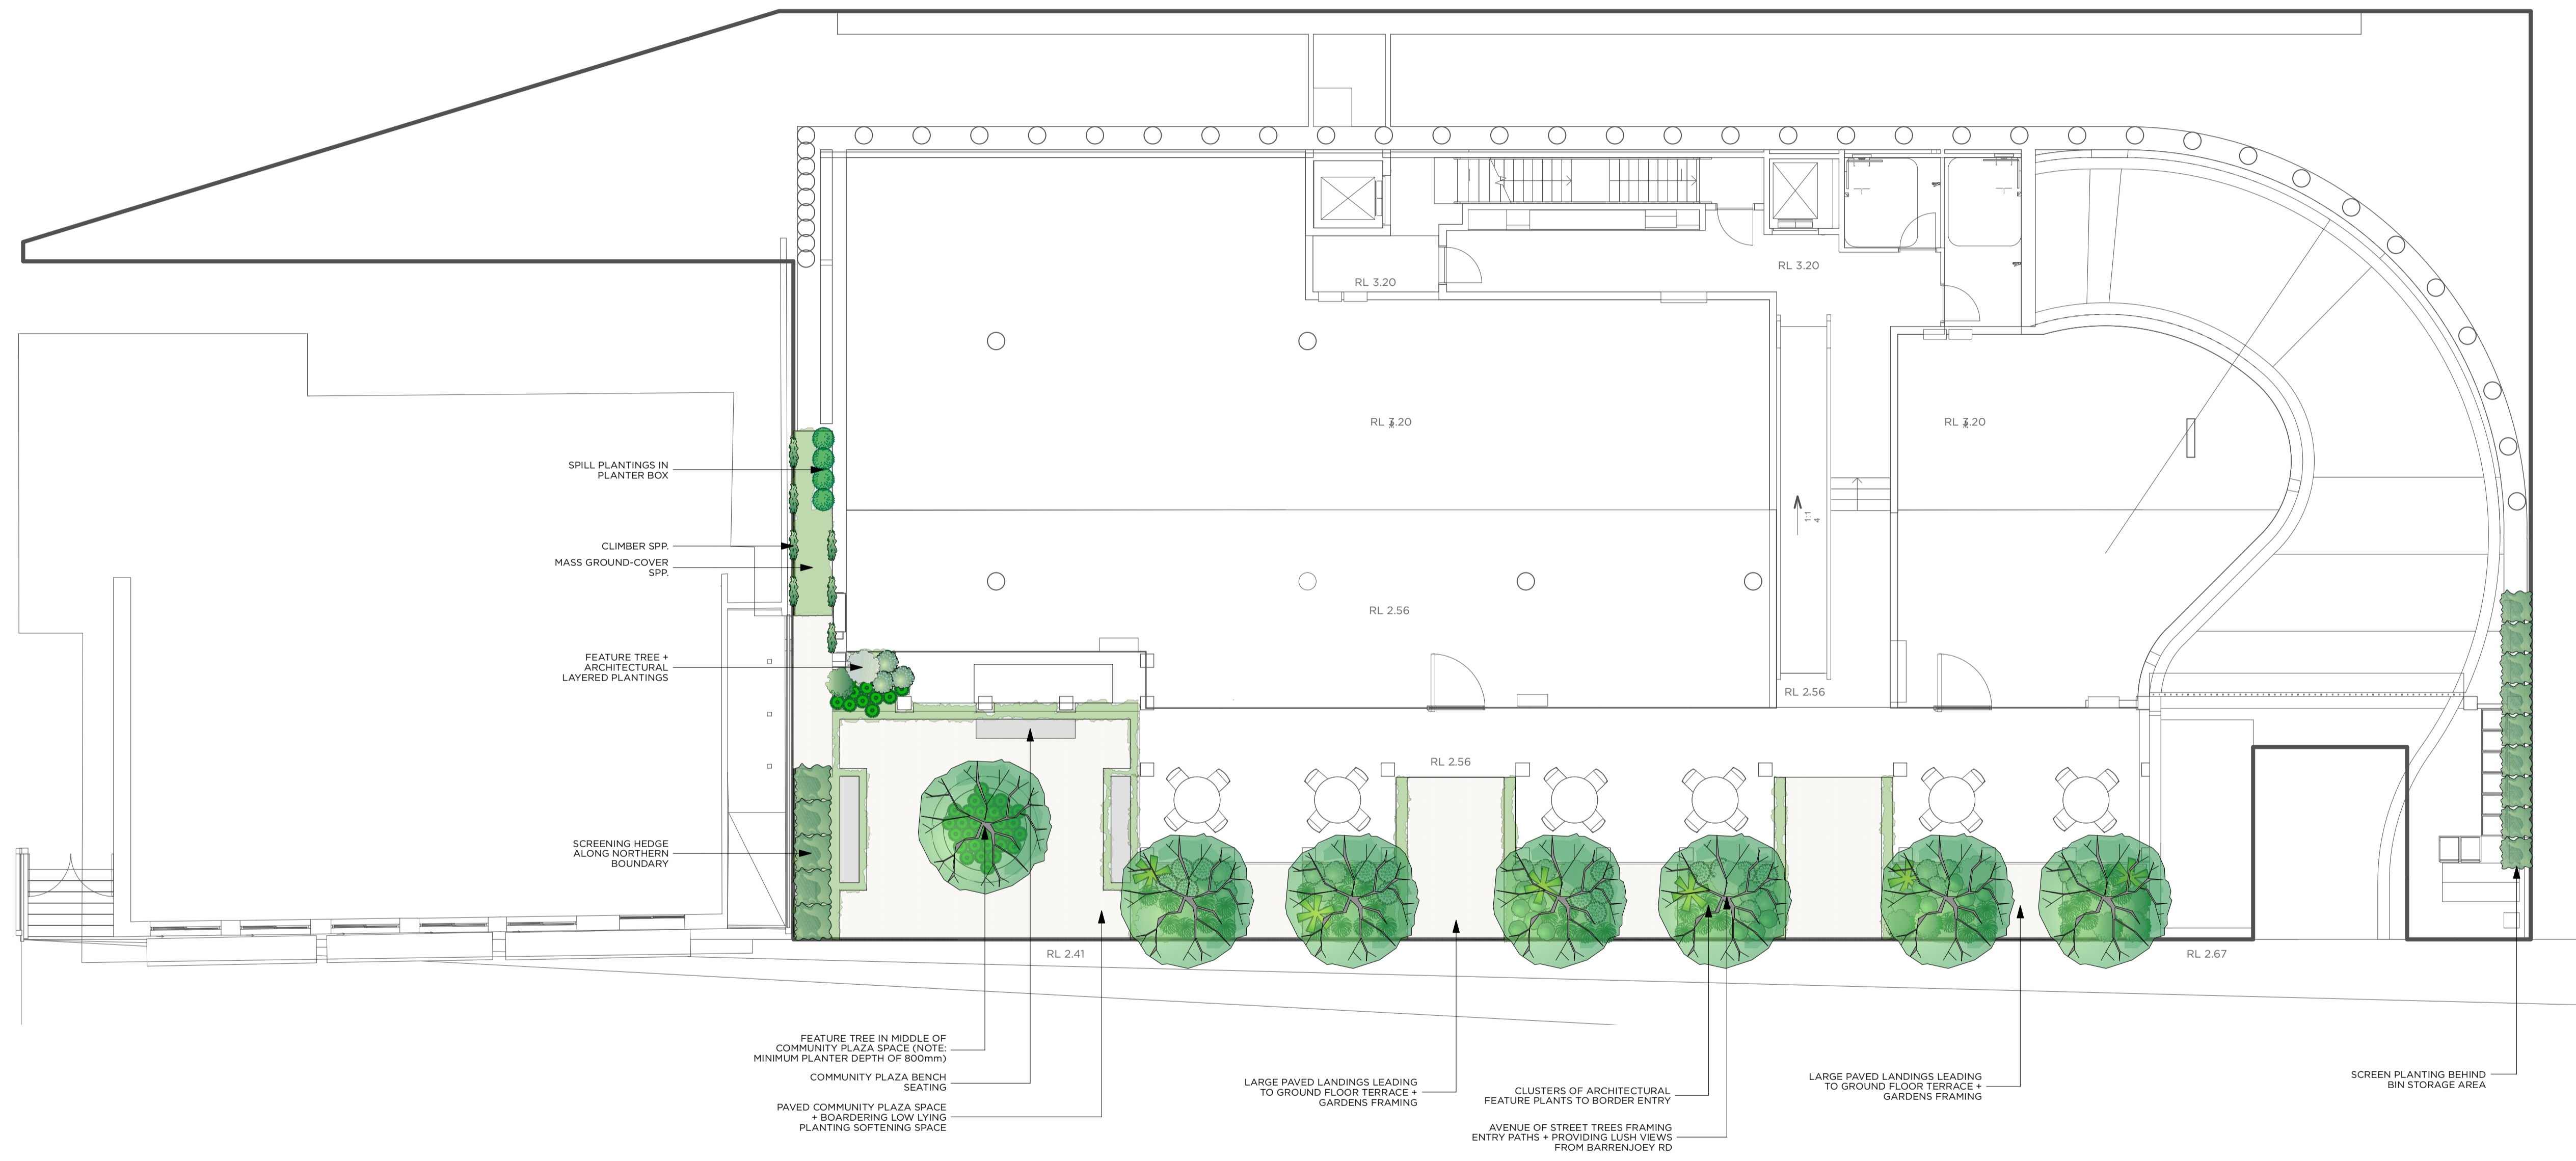

FIFTH SEASON

LANDSCAPES

CONCEPT DESIGN PACKAGE - REVISION F:
1102 BARRENJOEY RD, PALM BEACH
NOVEMBER 2022

LANDSCAPE CONCEPT PLAN - GROUND FLOOR
 1102 BARRENJOEY RD, PALM BEACH

DESIGNED BY	DRAWN BY	CHECKED BY	DATE	REVISIONS
LC	LC	PA	11/11/22	A 10/11/22
CLIENT	PROJECT	SHEET SIZE		B 10/11/22
Asia Digital Investments Pty Ltd		A1		C 10/11/22
DRAWING NUMBER	REVISION	SHEET		D 10/11/22
LCP-01	F	01 OF 01		E 10/11/22