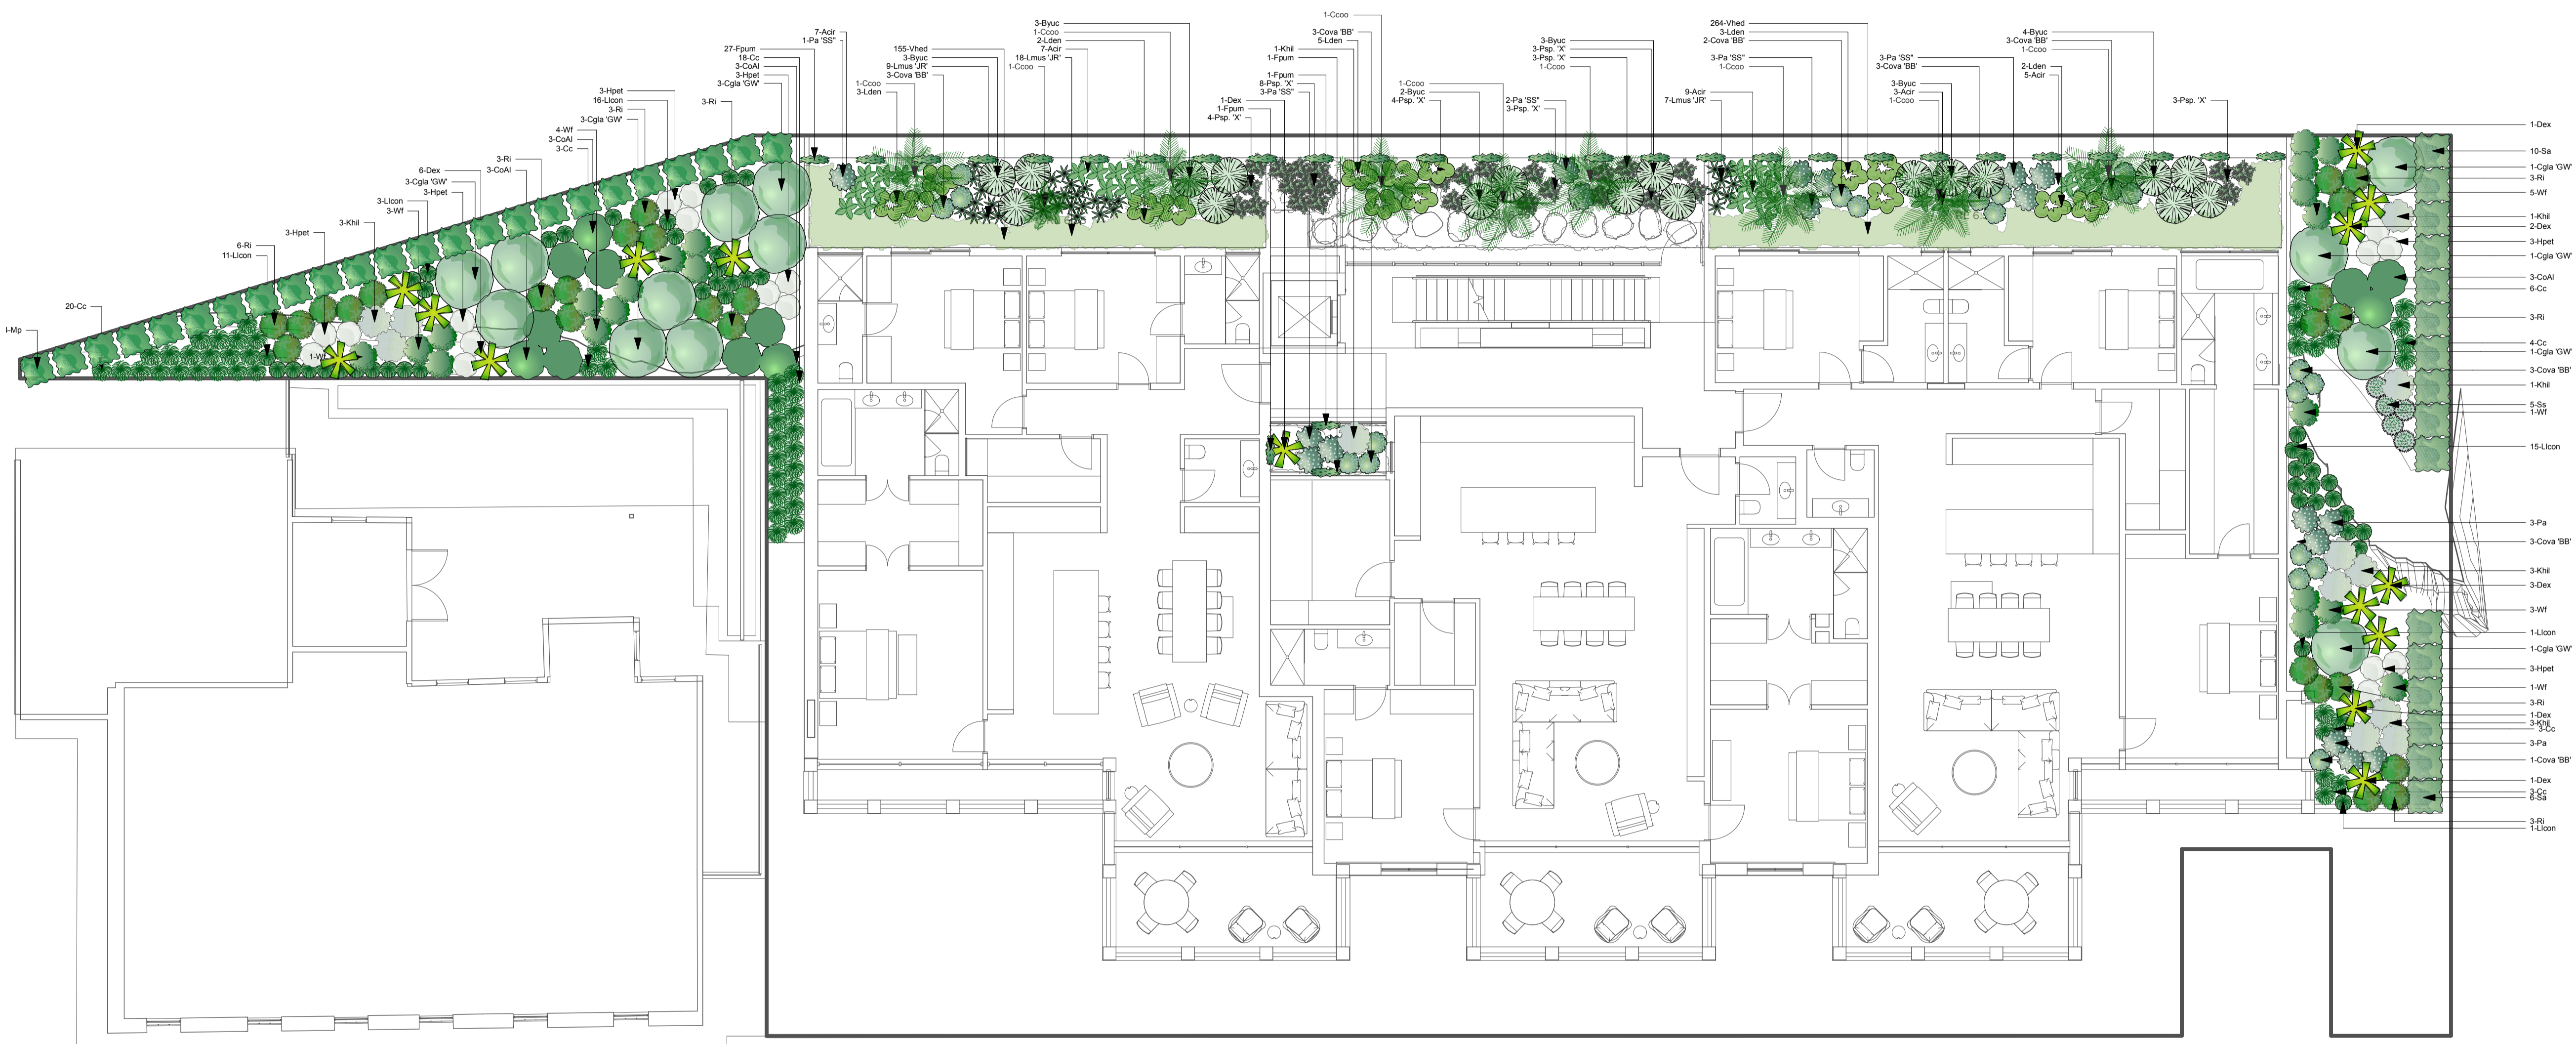

Plant List	Images	ID	Qty	Botanical Name	Common Name	Mature Height	Mature Spread	Scheduled Size	Remarks
Trees									
		WF	7	Waterhousea floribunda	Weeping Lily Pilly	10m	6m	100L	
Shrubs									
		Ogla 'GW'	13	Casuarina glauca 'Green Wave'	Green Wave	1.2m	1.2m	300mm	
		CoAl	12	Correa alba	White Correa	0.9 - 1.5m	0.9 - 1.2m	300mm	
		Hpet	18	Helichrysum petiolare	Licorice Plant	0.5m	0.8m	300mm	
		Lcon	47	Lomandra conferta 'Little Con'	Matt Rush	0.4m	0.4m	140mm	
		Mp	68	Muntyya paniculata	Orange Jessamine	2m	1m	-	
		Pa	6	Plectranthus argentatus 'Silver Shield'	Silver Shield	0.75m	0.75m	300mm	
		Ri	27	Rhopilepis indica	Indian Hawthorn	1m	1m	300mm	
		St	44	Styrium australe 'Resilience'	Lily Pilly	2m	1m	75L	
		Wf	28	Westringia fruticosa	Coastal Rosemary	1m	1m	300mm	
Grasses									
		Zt	177	Zoyia tenuifolia	No-mow Lawn Grass	0.3m	0.3m	140mm	
Perennials									
		An	31	Anemone	NZ Rock Lily	0.6m	1m	200mm	
		Lm 'JR'	34	Limonium 'Just Right'	Limonium 'Just Right'	0.5m	0.5m	140mm	
		Ph 'V'	28	Philodendron variegatum	Philodendron variegatum	0.5m	0.5m	200mm	
		Pa 'SS'	12	Plectranthus argentatus 'Silver Shield'	Silver Shield	0.75m	0.75m	200mm	
Climbers									
		Fp	37	Ficus pumila	Creeper Fig	10m	3m	140mm	
Succulents									
		By	18	Beschermetia yuccoides	Mexican Lily	1m	1m	300mm	
		Co 'BB'	41	Crassula ovata 'Blue Bird'	Blue Jade Plant	0.9m	0.8m	300mm	
		Se	17	Sedum 'Spoon'	Silver Spoon	0.9m	0.9m	300mm	
Ground Covers									
		Cg	14	Carpenteria glaucescens	Coastal Moonflower, 'Highline, topant'	0.3m	1.2m	140mm	
		Cc	97	Casuarina glauca 'Cousin E'	Cousin E	0.1m	1m	140mm	
		Rp	4	Rosmarinus officinalis 'Prostratus'	Prostrate Rosemary	0.3m	1m	140mm	
		Se	20	Senecio serpens	Blue Chalk Sticks	0.2m	0.6m	140mm	
		Vh	469	Viola hederifolia	Native Violet	0.2m	1m	140mm	
Fern									
		Co	9	Cyathea cooperi	Coastal Tree Fern	8m	3m	49L	
Herb Accent									
		Li	15	Ligularia dentata	Signal Ligularia	3 - 5m	2.0 - 3.5m	200mm	
		De	21	Dorothy's exelsa	Gymea Lily, Giant Lily	1.5m	1.2m	300mm	
Total			1314						

PLANTING PLAN - FIRST FLOOR
1102 BARRENJOEY RD, PALM BEACH

DESIGNED BY	LC	DRAWN BY	LC	CHECKED BY	PA	DATE	11/11/22
CUSTOMER	Asia Digital Investments Pty Ltd	PROJECT SIZE	A1	SCALE	1:100	PROJECT NO.	1102
DRAWING NUMBER	PLT-02	REVISION	F	SHEET	01 OF 01	DATE	11/11/22

www.fifthseasonlandscapes.com.au
Suite 5/19 Smith St, Chatswood NSW 2067
T: 02 9417 2111 | E: info@5s.com.au