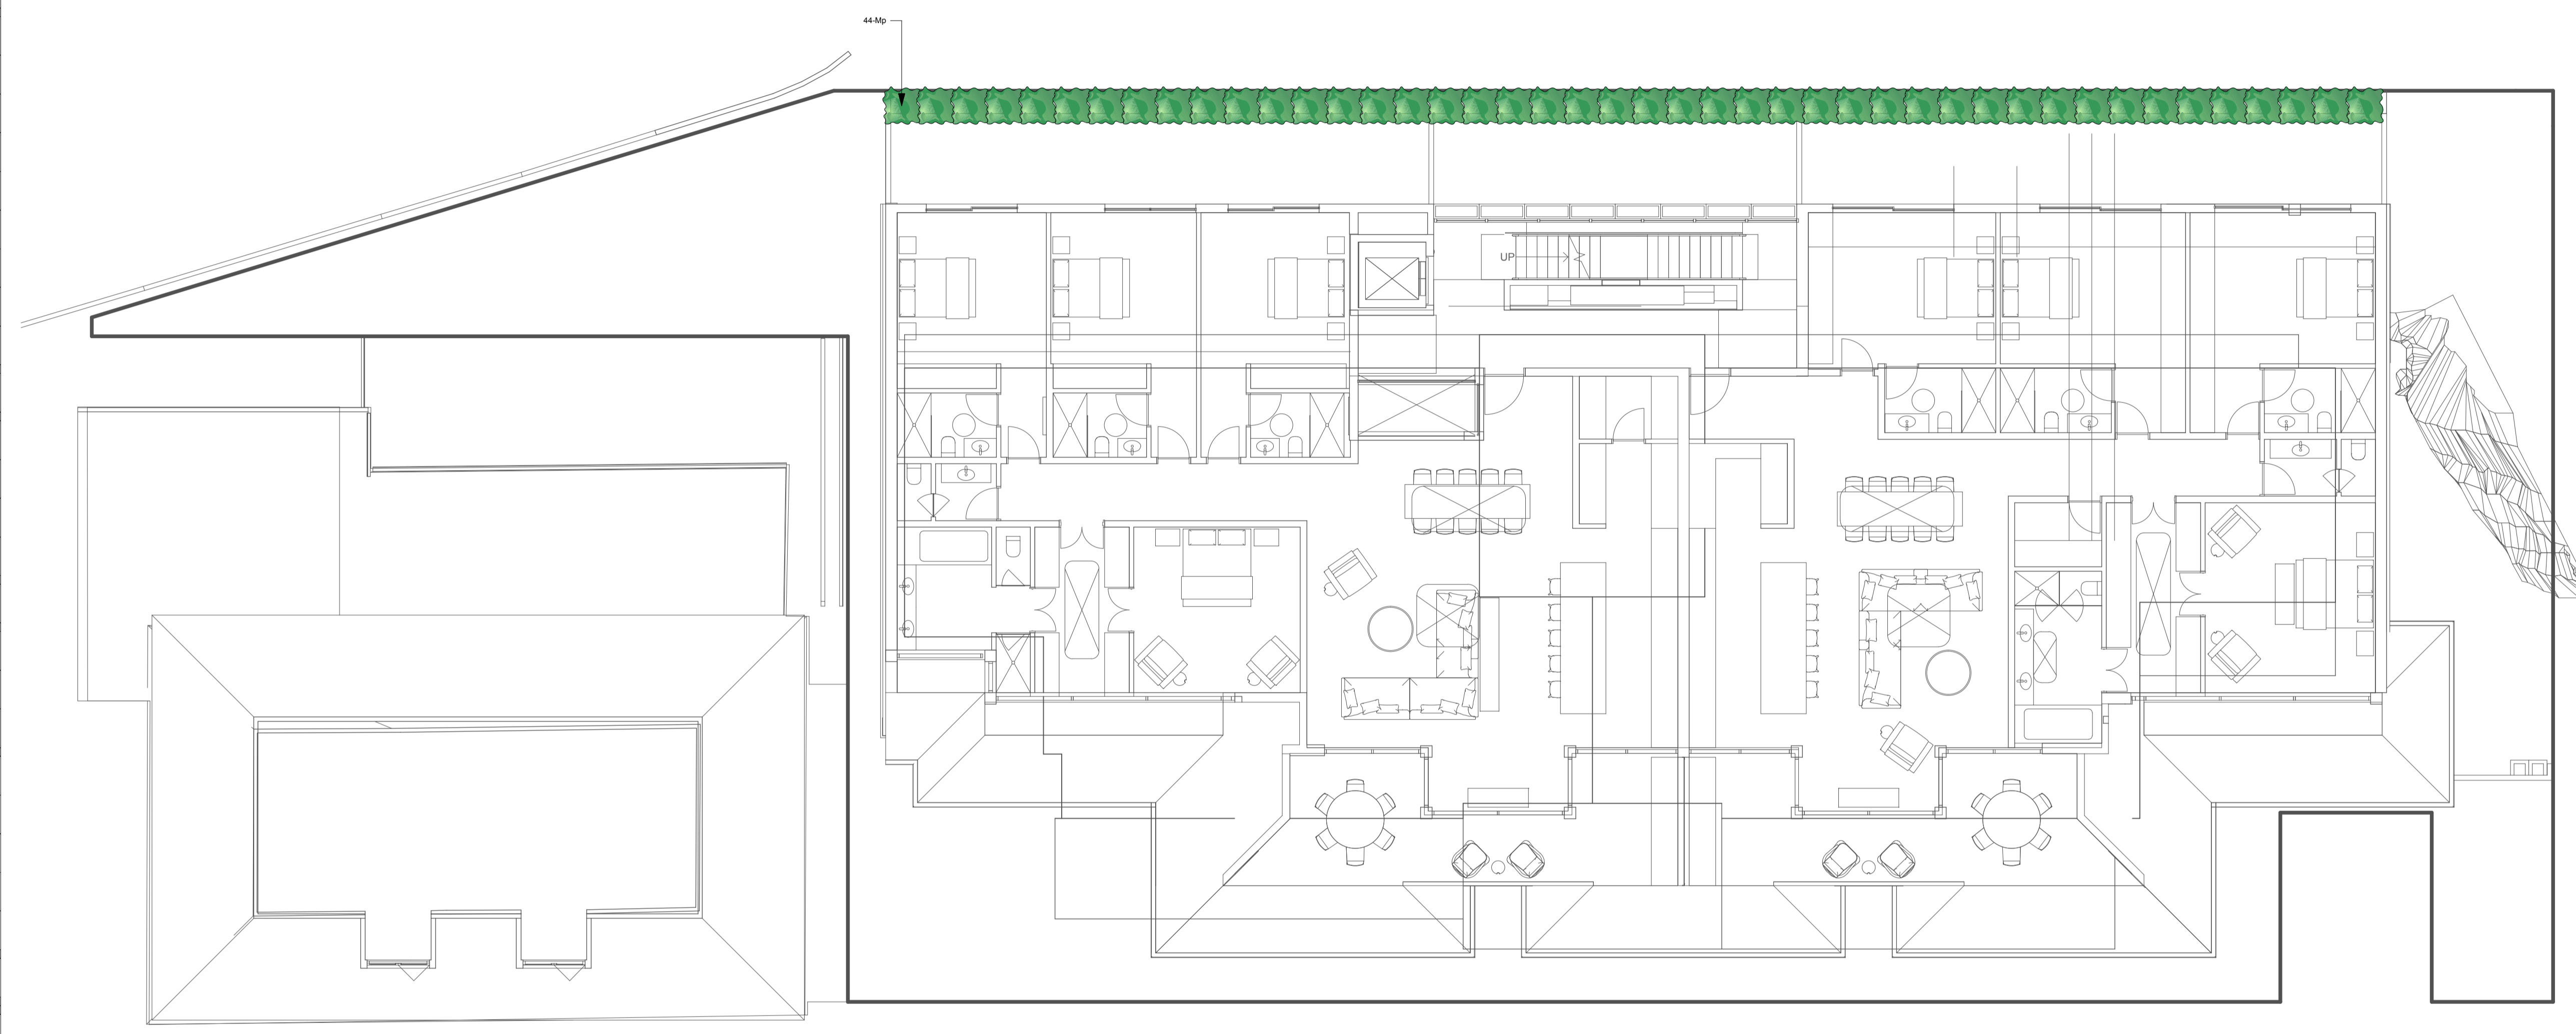

Plant List	Images	ID	Qty	Botanical Name	Common Name	Mature Height	Mature Spread	Scheduled Size	Remarks
Trees									
		WAF	7	Waterhousea floribunda	Weeping Lily Pilly	10m	6m	100L	
Shrubs									
		CGA	13	Casuarina glauca 'Green Wave'	Green Wave	1.2m	1.2m	300mm	
		COA	12	Correa alba	White Correa	0.9 - 1.5m	0.9 - 1.2m	300mm	
		HEP	18	Helichrysum petiolare	Licorice Plant	0.5m	0.8m	300mm	
		LOC	47	Lomandra conferta 'Little Con'	Met Rush	0.4m	0.4m	140mm	
		MP	68	Murraya paniculata	Orange Jessamine	2m	1m	---	
		PA	6	Plectranthus argentatus	Silver Sweet	0.75m	0.75m	300mm	
		RI	27	Rhapidochloa indica	Indian Kaffirorn	1m	1m	300mm	
		SA	44	Syringum muscatum	Lily Pilly	2m	1m	75L	
		WF	28	Westringia fruticosa	Coastal Rosemary	1m	1m	300mm	
Grasses									
		ZI	177	Zoyia tenuifolia	No-mow Lawn Grass	0.3m	0.3m	140mm	
Perennials									
		AP	31	Anemone patens	NZ Rock Lily	0.6m	1m	200mm	
		LIR	34	Liriodendron 'Just Right'	Liriodendron	0.5m	0.5m	140mm	
		PH	28	Philodendron variegatum	Philodendron	0.5m	0.5m	200mm	
		PA	12	Plectranthus argentatus	Silver Shield	0.75m	0.75m	200mm	
Climbers									
		FP	37	Ficus pumila	Creeper Fig	10m	3m	140mm	
Succulents									
		BY	18	Beschermetia yuccoides	Mexican Lily	1m	1m	300mm	
		CO	41	Crassula ovata 'Blue Bird'	Blue Jade Plant	0.9m	0.8m	300mm	
		KH	17	Kalanchoe hibiscoides	Silver Teaspoons	0.8m	0.8m	300mm	
Ground Covers									
		CG	14	Carpodanthus glaucescens	Coastal Moonflower	0.3m	1.2m	140mm	
		CG	97	Casuarina glauca 'Cousin It'	Cousin It	0.1m	1m	140mm	
		RO	4	Rosmarinus officinalis prostratus	Prostrate Rosemary	0.3m	1m	140mm	
		SE	20	Senecio serpens	Blue Chalk Sticks	0.2m	0.6m	140mm	
		VI	409	Viola hederacea	Native Violet	0.2m	1m	140mm	
Fern									
		CO	9	Cyathea cooperi	Coth Spot Tree Fern	8m	3m	45L	
Herb									
Accent									
		LD	15	Ligularia dentata	Bigleaf Ligularia	3 - 5m	2.0 - 3.5m	200mm	
		DE	21	Doryanthes excelsa	Gymea Lily/Giant Lily	1.5m	1.2m	300mm	
Total			1314						

WATERHOUSEA FLORIBUNDA