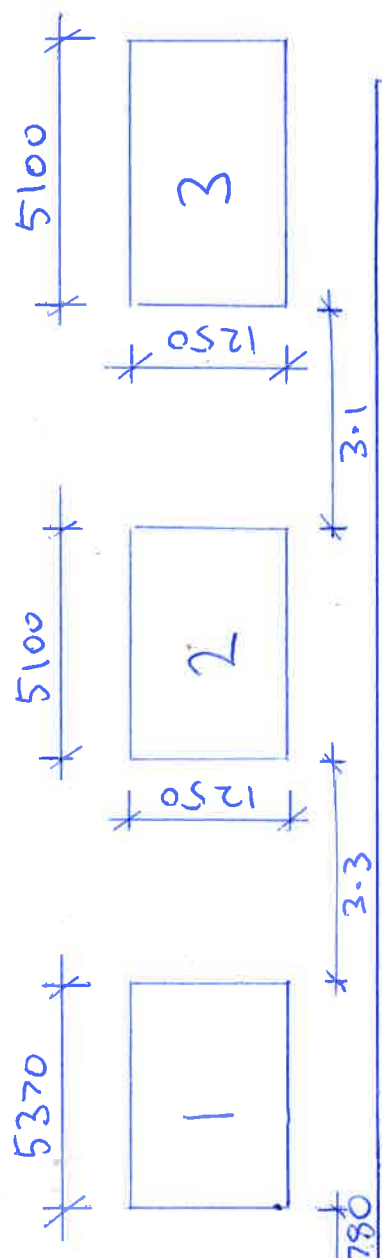

Site Plan
20-22 Macpherson Street, Warriewood
Flower Power Signage

Dimensions of Signs

1 = 1300 x 5370

2 = 1250 x 5100

3 = 1250 x 5100

Flower Power = Warriewood

Macpherson st

Garden

Drawing DA 01 Issue A Dated June 2019
Signage Plan
20 - 22 Macpherson Street, Warriewood
Flower Power Signage

Drawing DA 02 Issue A Dated June 2019
Elevations
20-22 Macpherson Street, Warriewood
Flower Power Signage