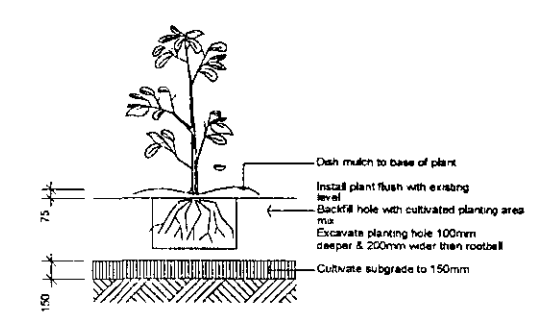

15 - 35 litre Tree planting
Detail. Not To Scale.

Planting in garden beds
Detail. Not To Scale.

Abv Botanical Name (Common Name)	Mature Height	Pot Size	No.
Trees			
Ms Metaleuca stypheloides (Prickly Leaved Paperbark)	8-10m	25L	2
Af Angophora floribunda (Rough Bark Angophora)	8-10m	25L	1
Shrubs			
Mp Murraya paniculata (Orange Jasmine)	2-3m	200mm	48
Groundcovers			
Gc Grewia obtusifolia (Gingin Gem) (or Star Jasmine T.B.C)	0.5m	150mm	33
Li Lomandra longifolia 'Tanika' (Spiny He roed Matt Rush)	0.5m	150mm	30

LANDSCAPE PLAN
SCALE 1:200

Issue	Date	Description
b	08-12-09	Construction Certificate / tender issue BLD LOCATION AMENDMENT
A	30-07-09	Construction Certificate / tender issue

Proposed Development	At: 9-13 Winbourne Rd Brookvale	For: Glenbell Pty Ltd
Project No: 09499-13/14	Issue: CC	Page: 5