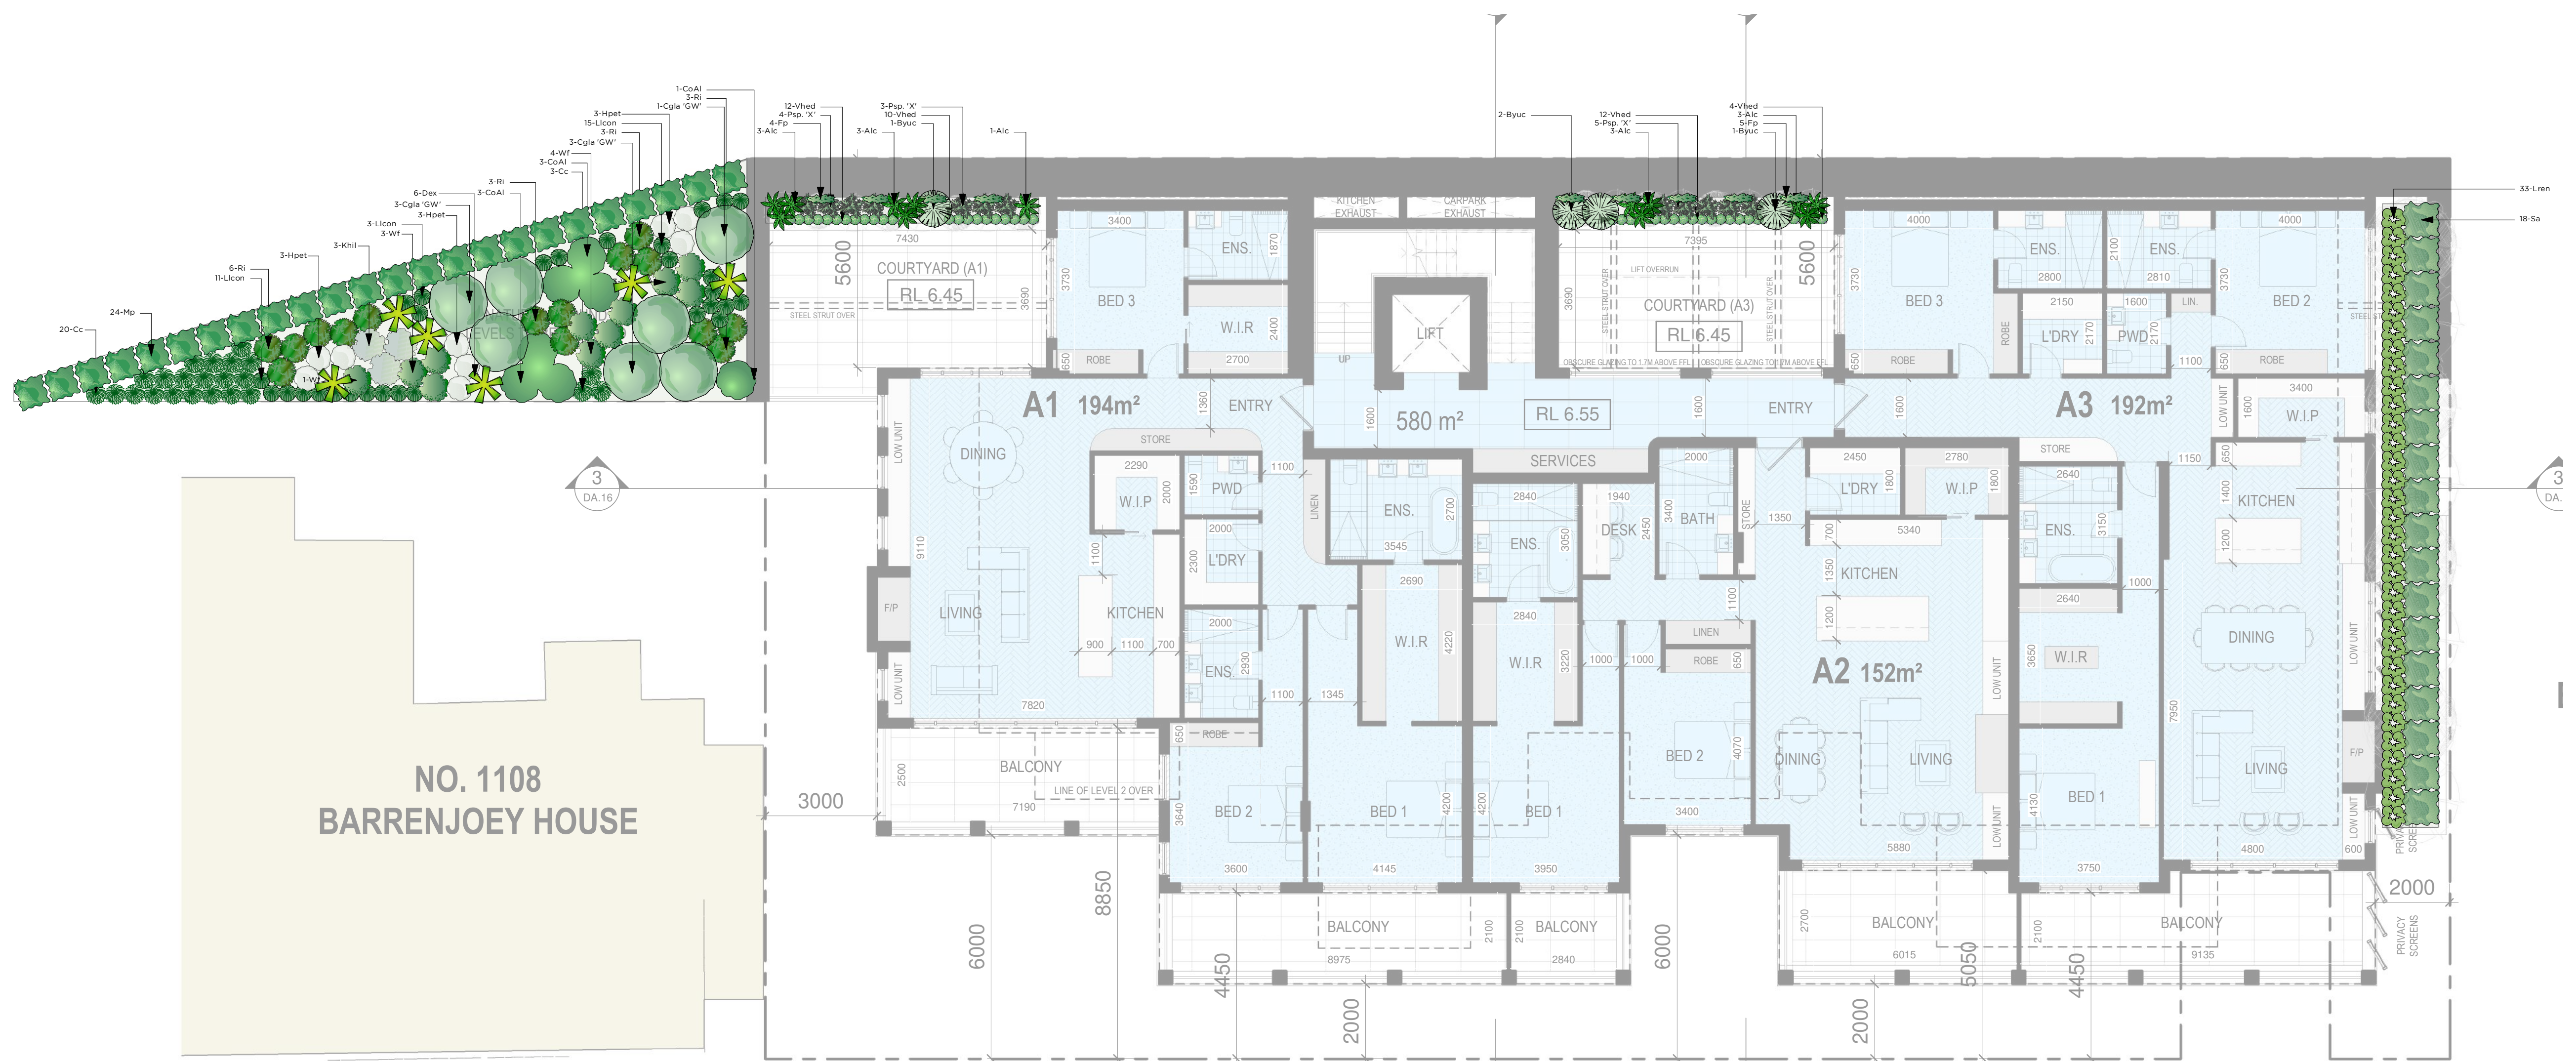

Plant List	Images	ID	Qty	Botanical Name	Common Name	Mature Height	Mature Spread	Scheduled Size	Remarks
Trees									
		Lnd N	5	<i>Lagerstroemia indica 'Natchez'</i>	Crape Myrtle 'Natchez'	4m	4m	100L	
Shrubs									
		Cga GW	13	<i>Casuarina glauca 'Green Wave'</i>	Green Wave	1.2m	1.2m	300mm	
		CoA	19	<i>Coccoloba alba</i>	White Coccoloba	0.9 - 1.5m	0.9 - 1.2m	300mm	
		Hpe	9	<i>Heliclystrum petiolare</i>	Licorice Plant	0.5m	0.8m	300mm	
		Lcon	50	<i>Lomandra confertifolia 'Lilac Con'</i>	Matt Rush	0.4m	0.4m	200mm	
		Mp	24	<i>Murraya paniculata</i>	Orange Jessamine	2m	1m	300mm	
		Phi	66	<i>Philadelphus tobira 'Miss Muffet'</i>	Dwarf Japanese Mock Orange	1m	1m	200mm	
		Ri	23	<i>Raphanostylea indica</i>	Indian Hawthorn	1m	1m	300mm	
		St	32	<i>Styphidium australe 'Sassaparilla'</i>	Lily Pilly	2m	1m	75L	
		Wf	11	<i>Westringia fruticosa</i>	Coastal Rosemary	1m	1m	300mm	
Grasses									
		Zt	24	<i>Zoyzia tenuifolia</i>	Norlow Lawn Grass	0.3m	0.3m	140mm	
Perennials									
		Lrv	19	<i>Liriodendron variegatum</i>	Liriodendron 'Just Right'	0.9m	0.9m	200mm	
		Pp	12	<i>Phlox paniculata</i>	Phlox 'Vanada'	0.5m	0.5m	200mm	
Climbers									
		Fp	23	<i>Ficus pumila</i>	Creeeping Fig	10m	3m	140mm	
Succulents									
		Bs	4	<i>Boscia serrata</i>	Mexican Lily	1m	1m	300mm	
		Kh	8	<i>Kalanchoe hirsutifolia</i>	Silver Seapoons	0.9m	0.9m	300mm	
Ground Covers									
		Cc	53	<i>Casuarina glauca 'Coccoloba'</i>	Coccoloba	0.1m	1m	140mm	
		Rop	40	<i>Rosmarinus officinalis 'Prostratus'</i>	Prostrate Rosemary	0.3m	1m	140mm	
		Ss	7	<i>Senecio serpens</i>	Blue Chalk Sticks	0.2m	0.6m	140mm	
		Vhd	160	<i>Viola hederacea</i>	Native Violet	0.2m	1m	140mm	
Fern									
		Coc	8	<i>Cyathea cooperi</i>	Coin Spig Tree Fern	8m	3m	48L	
		Asp	3	<i>Asplenium platyneuron</i>	Hart's Tongue Fern	12 - 18 in	12 - 24 in	200mm	
Herb Accent									
		Lrn	66	<i>Ligularia reynoldsii</i>	Tractor Seat	0.9m	1m	200mm	
		Dex	19	<i>Dorothy's exaltata</i>	Gymea Lily Giant Lily	1.5m	1.2m	300mm	
		Alc	13	<i>Alpinia zerarium</i>	Native Ginger	1.2m	1m	300mm	
Total			791						

**NO. 1108
BARRENJOEY HOUSE**