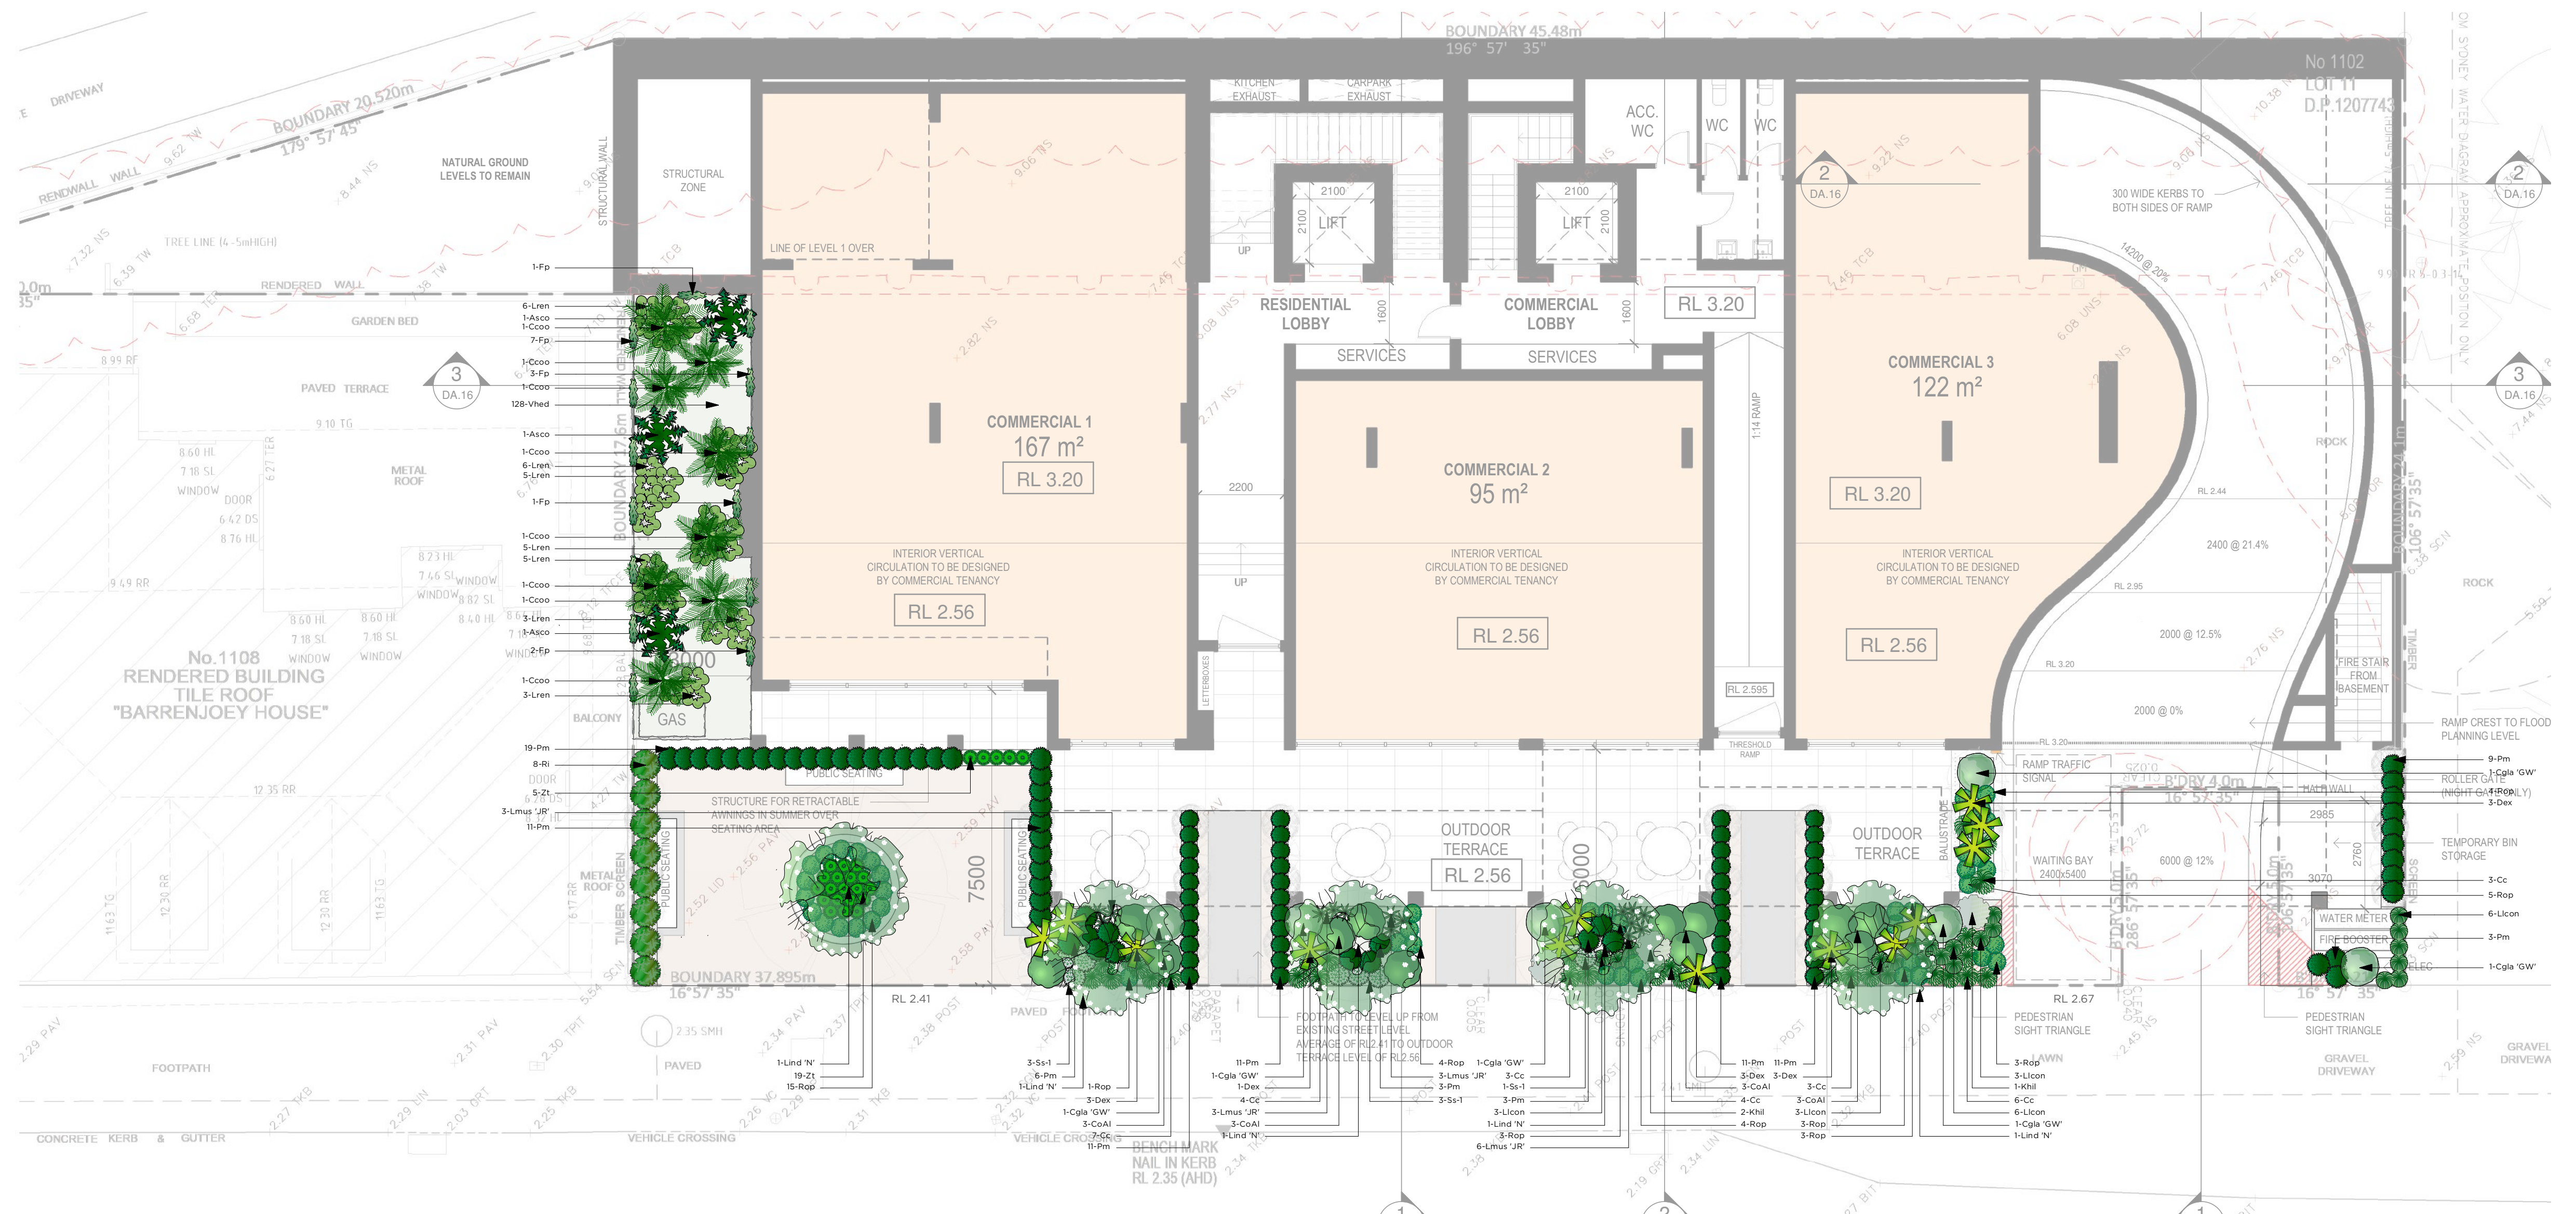

Images	ID	Qty	Botanical Name	Common Name	Mature Height	Mature Spread	Scheduled Size	Remarks
	Lnd TV	5	Lagerstroemia indica 'Natchez'	Crape Myrtle 'Natchez'	4m	4m	100L	
	Cgla GW	13	Casuarina glauca 'Green Wave'	Green Wave	1.2m	1.2m	300mm	
	CoAl	19	Correa alba	White Correa	0.9 - 1.5m	0.9 - 1.2m	300mm	
	Hpet	9	Helichrysum petiolare	Licorice Plant	0.5m	0.5m	300mm	
	Lcon	50	Lomandra confertifolia 'Little Con'	Matt Rush	0.4m	0.4m	200mm	
	Mp	24	Murraya paniculata	Orange Jasmine	2m	1m	300mm	
	Ph	98	Philodendron tobira 'Miss Muffet'	Chief's Spineless Mock Orange	1m	1m	200mm	
	Ri	23	Rhipidocarpus indica	Indian Hawthorn	1m	1m	300mm	
	Sa	32	Syngonium australe 'Resistant'	Lily Pilly	2m	1m	7L	
	Wt	11	Westringia fruticosa	Coastal Rosemary	1m	1m	300mm	
	Z	24	Zoysia tenuifolia	Non-mow Lawn Grass	0.3m	0.3m	140mm	
	Lmus JF	15	Liriodendron muscari 'Just Right'	Liriodendron 'Just Right'	0.5m	0.5m	200mm	
	Php X	12	Philodendron xanadu	Philodendron xanadu	0.5m	0.5m	200mm	
	Fp	23	Ficus pumila	Creeeping Fig	10m	3m	140mm	
	Ryc	4	Beschorneria yuccoides	Mexican Lily	1m	1m	300mm	
	KH	6	Kalanchoe hirsutissima	Silver Seaspines	0.9m	0.9m	300mm	
	Cc	53	Casuarina glauca 'Green Wave'	Green Wave	0.5m	1m	140mm	
	Rop	45	Rosmarinus officinalis 'Prostratus'	Prostrate Rosemary	0.3m	1m	140mm	
	Ss-1	7	Senecio serotinus	Blue Chalk Sticks	0.2m	0.6m	140mm	
	Vhd	109	Viola hederacea	Native Violet	0.2m	1m	140mm	
	Coco	8	Cyathea cooperi	Coon Sago Tree Fern	8m	3m	49L	
	Asco	3	Asplenium scolopendrium	Hart's Tongue Fern	12 - 18 in	12 - 24 in	200mm	
	Lan	66	Ligularia reniformis	Tractor Seat	0.5m	1m	200mm	
	Dex	19	Oryzanthus exilis	Olympe Lily Giant Lily	1.5m	1.2m	300mm	
	Alc	13	Alpinia oerolua	Native Ginger	1.2m	1m	300mm	
Total		751						

PLANTING PLAN - GROUND FLOOR

1102 BARRENJOEY RD, PALM BEACH

DESIGNED BY	LC	DRAWN BY	LC	CHECKED BY	PA	DATE	20/06/24
CLIENT	Aria Digital Investments Pty Ltd	SHEET SIZE	A1	PROJECT NO.	1100	REVISION	01 OF 01
DRAWING NUMBER	PLT-01	SCALE	G	SHEET	01 OF 01	PROJECT NO.	1100