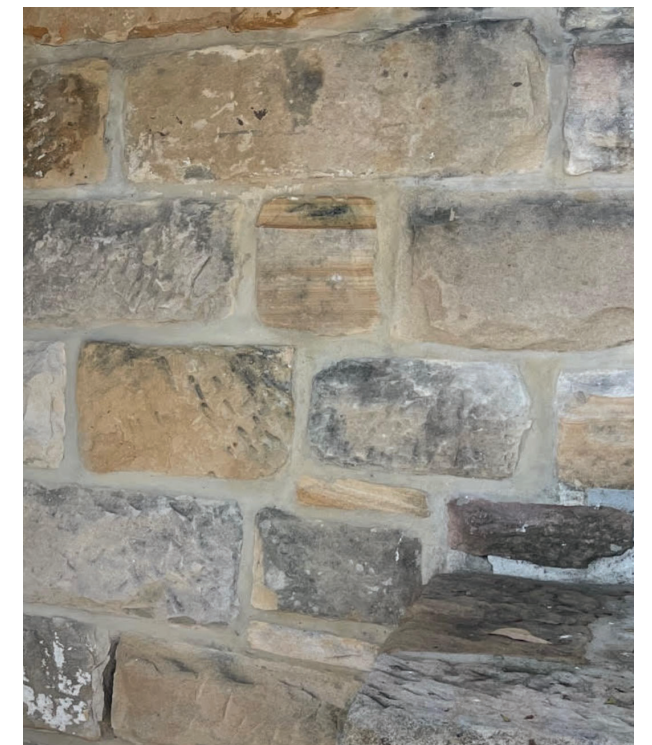

Kimmorley House

The selected external finishes have been informed by the existing boatshed on the waterfront. Warm earthy tones married with natural materials and white highlights. A stylistic blend of maritime and Australian coastal cottage.

The Boatshed by Stephen Crosby

Roof Sheeting

Mountain Ash

Cladding

Terrace Floor

Walling