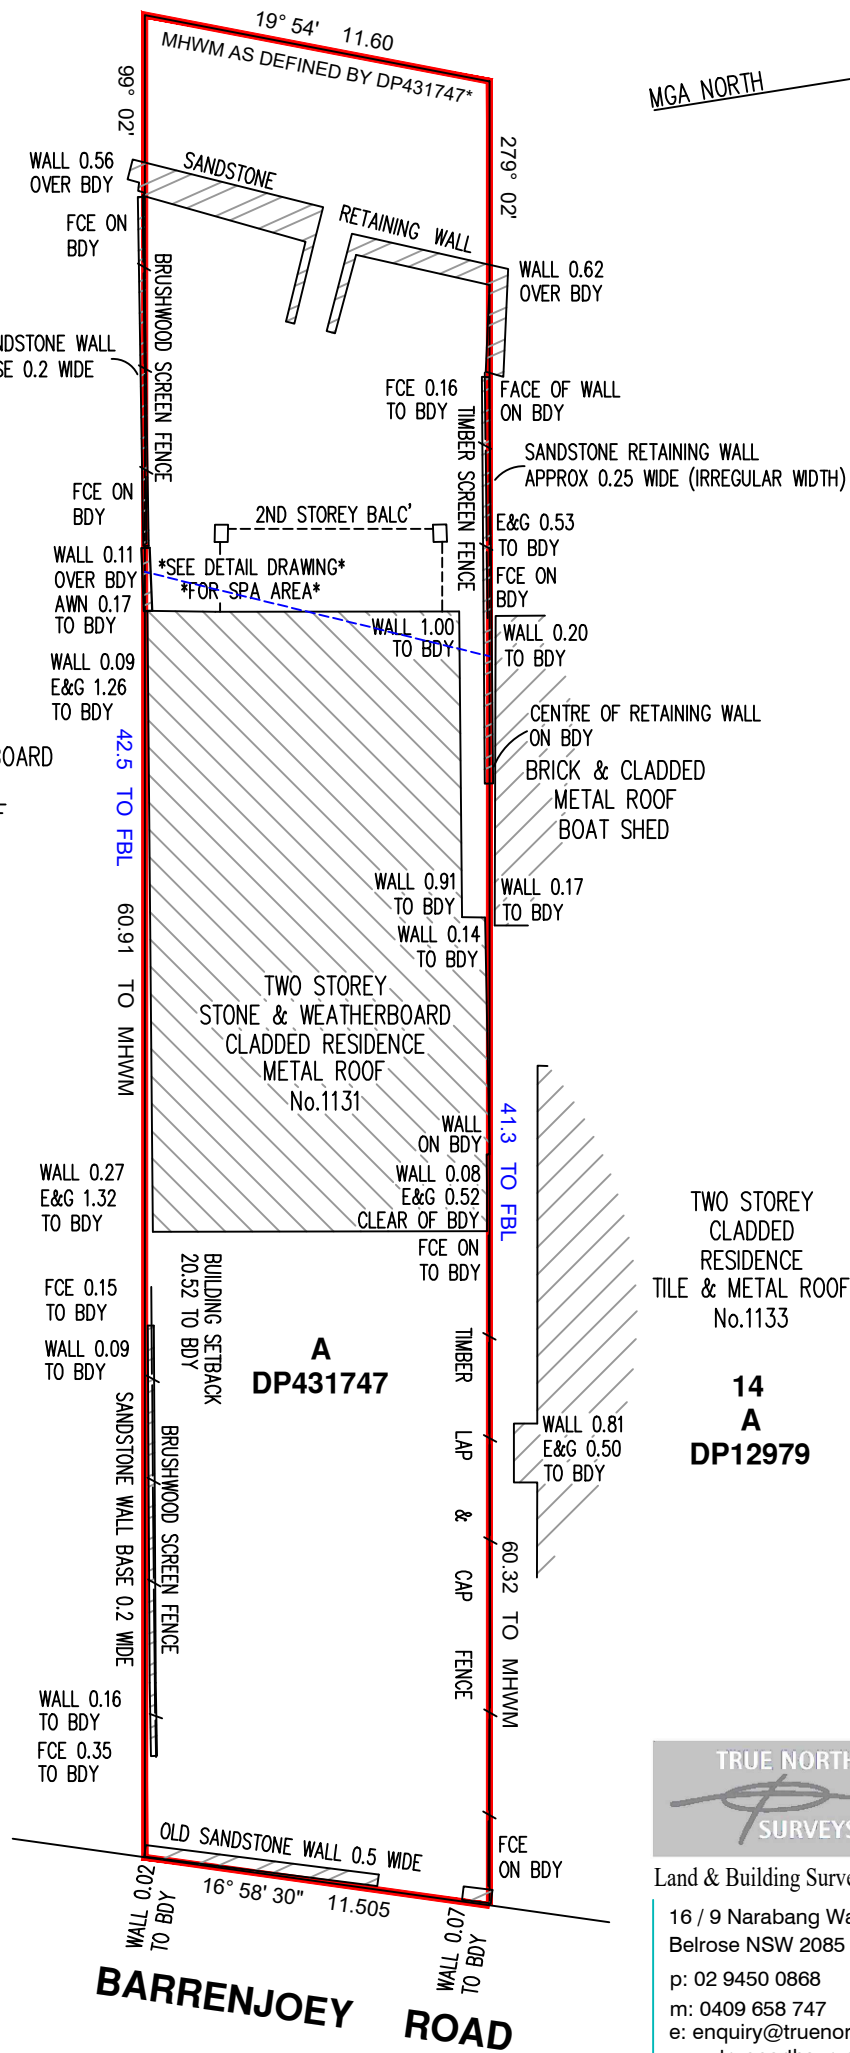

IDENTIFICATION SURVEY
 SKETCH
 No. 1131
 BARRENJOEY ROAD
 PALM BEACH NSW 2108

REF: 1958ID
 DATED: 02/06/2020

TWO STOREY
 RENDERED & WEATHERBOARD
 RESIDENCE
 TILE & METAL ROOF
 No.1129

B
DP450856

~PITTWATER~

TWO STOREY
 CLADDED
 RESIDENCE
 TILE & METAL ROOF
 No.1133

14
A
DP12979

Andrew Korompay

ANDREW KOROMPAY ID No.114
 Surveyor Registered under The Surveying Act, 2002.

- NOTES:**
1. THIS SKETCH IS TO BE READ IN CONJUNCTION WITH WRITTEN REPORT REF. 1958ID DATED 02-06-2020.
 2. USE OF THIS SURVEY BY ANY ENTITY OTHER THAN DEBORAH CHADWICK DOES NOT CREATE A CONTRACT BETWEEN TRUE NORTH AND THAT OTHER PERSON OR ENTITY.
 3. ORIGIN OF LEVELS SSM38192 RL:2.5 (CLASS: E)
 4. FORESHORE BUILDING LINE AS PROVIDED BY MARK TURNBULL THE "SPATIAL INFORMATION ANALYST" AT NORTHERN BEACHES COUNCIL EMAIL DATED 19/05/2020

----- FORESHORE BUILDING LINE (FBL)

Land & Building Surveying Services
 16 / 9 Narabang Way
 Belrose NSW 2085
 p: 02 9450 0868
 m: 0409 658 747
 e: enquiry@truenorthsurveys.com.au
 www.truenorthsurveys.com.au

NOTES:

1. ORIGIN OF LEVELS SSM38192 RL:2.5m (AHD CLASS E) SEARCH DATED: 12/05/2020
2. IF CRITICAL, PLEASE REFER TO DETAIL DRAWING FOR HORIZONTAL DIMENSIONS.
3. RELATIONSHIP OF IMPROVEMENTS AND DETAIL TO BOUNDARIES IS DIAGRAMMATIC ONLY AND SPECIFIC DETAILS, IF CRITICAL, WILL REQUIRED FURTHER SURVEY.
4. ROOF AND EAVE & GUTTER HEIGHTS HAVE BEEN OBTAINED BY AN INDIRECT METHOD AND ARE ACCURATE FOR PLANNING PURPOSES ONLY
5. ADJOINING BUILDING AND DWELLING HAVE BEEN PLOTTED FOR DIAGRAMMATIC PURPOSES ONLY AND SPECIFIC DETAILS, IF REQUIRED WILL REQUIRE FURTHER SURVEY