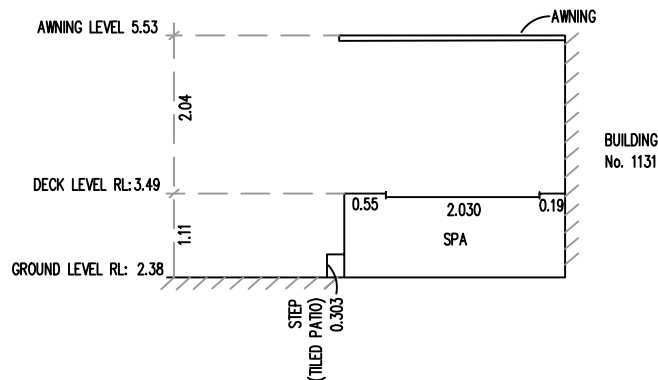

ELEVATIONS OF
SPA AREA
No. 1131
BARRENJOEY ROAD
PALM BEACH NSW 2108

REF: 1958DE
DATED: 11/06/2020

SOUTHERN ELEVATION

WESTERN ELEVATION