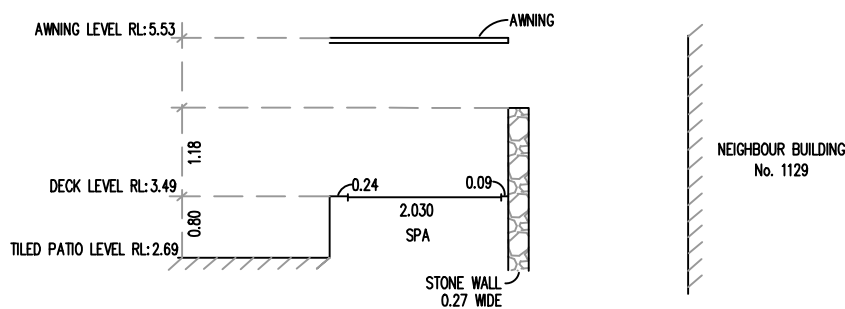

BARRENJOEY ROAD

ELEVATIONS OF
SPA AREA
No. 1131
BARRENJOEY ROAD
PALM BEACH NSW 2108

REF: 1958DE
DATED: 11/06/2020

SOUTHERN ELEVATION

WESTERN ELEVATION

Andrew Korompay

ANDREW KOROMPAY ID No.114
Surveyor Registered under The Surveying Act, 2002.

NOTES:

1. ORIGIN OF LEVELS SSM38192 RL:2.5m (AHD CLASS E) SEARCH DATED: 12/05/2020
2. IF CRITICAL, PLEASE REFER TO DETAIL DRAWING FOR HORIZONTAL DIMENSIONS.
3. RELATIONSHIP OF IMPROVEMENTS AND DETAIL TO BOUNDARIES IS DIAGRAMMATIC ONLY AND SPECIFIC DETAILS, IF CRITICAL, WILL REQUIRED FURTHER SURVEY.
4. ROOF AND EAVE & GUTTER HEIGHTS HAVE BEEN OBTAINED BY AN INDIRECT METHOD AND ARE ACCURATE FOR PLANNING PURPOSES ONLY
5. ADJOINING BUILDING AND DWELLING HAVE BEEN PLOTTED FOR DIAGRAMMATIC PURPOSES ONLY AND SPECIFIC DETAILS, IF REQUIRED WILL REQUIRE FURTHER SURVEY