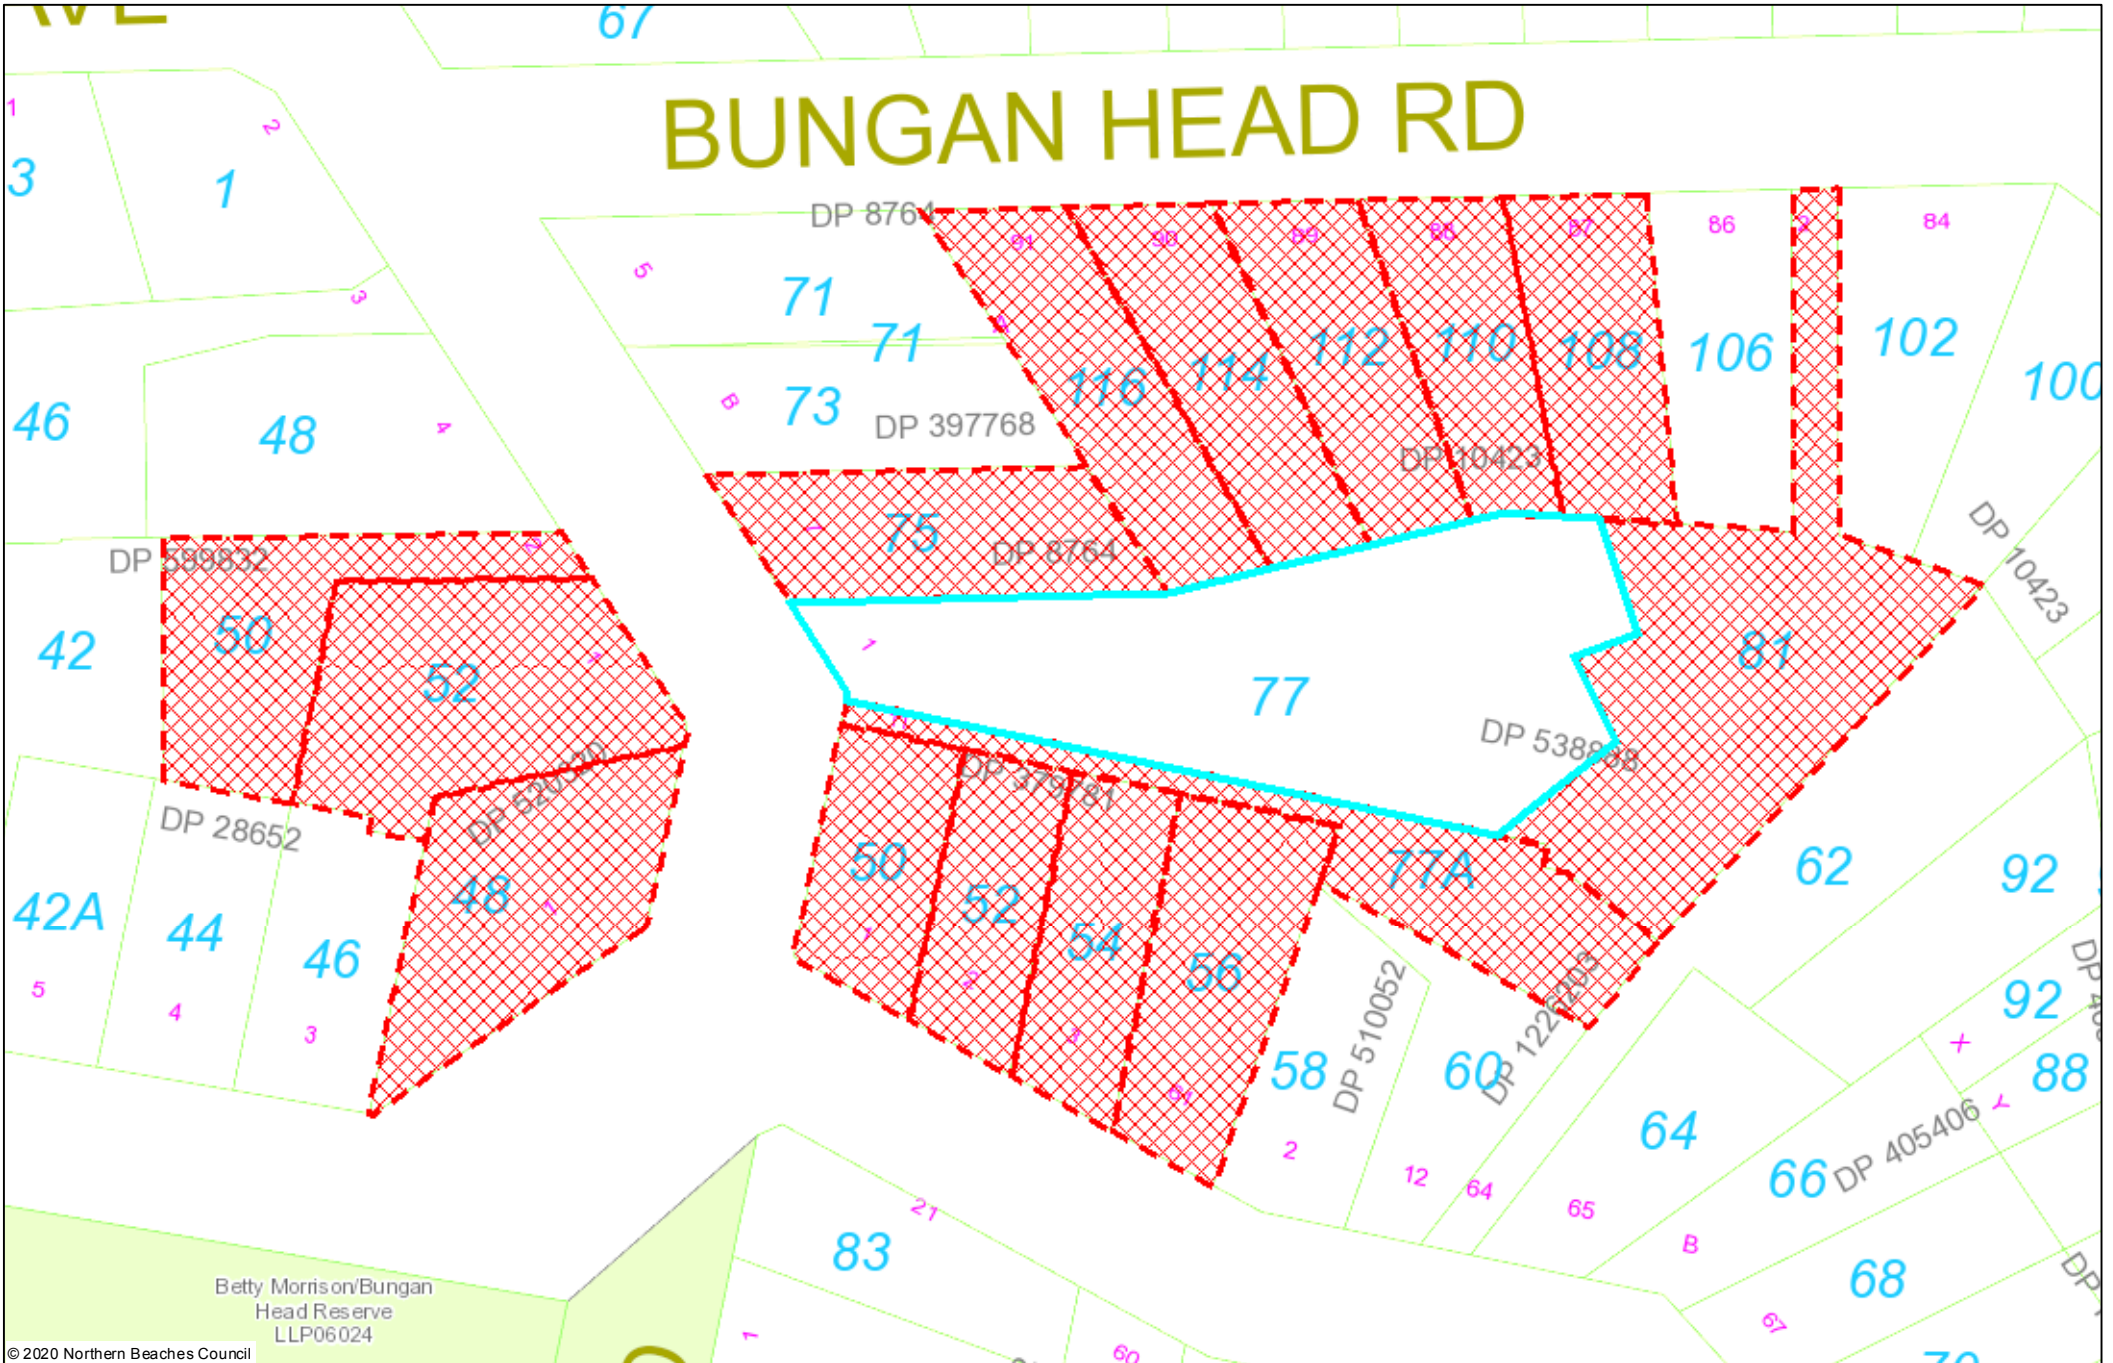

BUNGAN HEAD RD

© 2020 Northern Beaches Council

Scale: 1:1000

Date Printed: 18/06/2020

Produced from LPI's cadastral base with permission. Produced and published by Northern Beaches Council and may not be reproduced in any way without written permission of the publishers. Although great care has been taken, Northern Beaches Council accepts no responsibility for any incident arising from any inaccuracy.