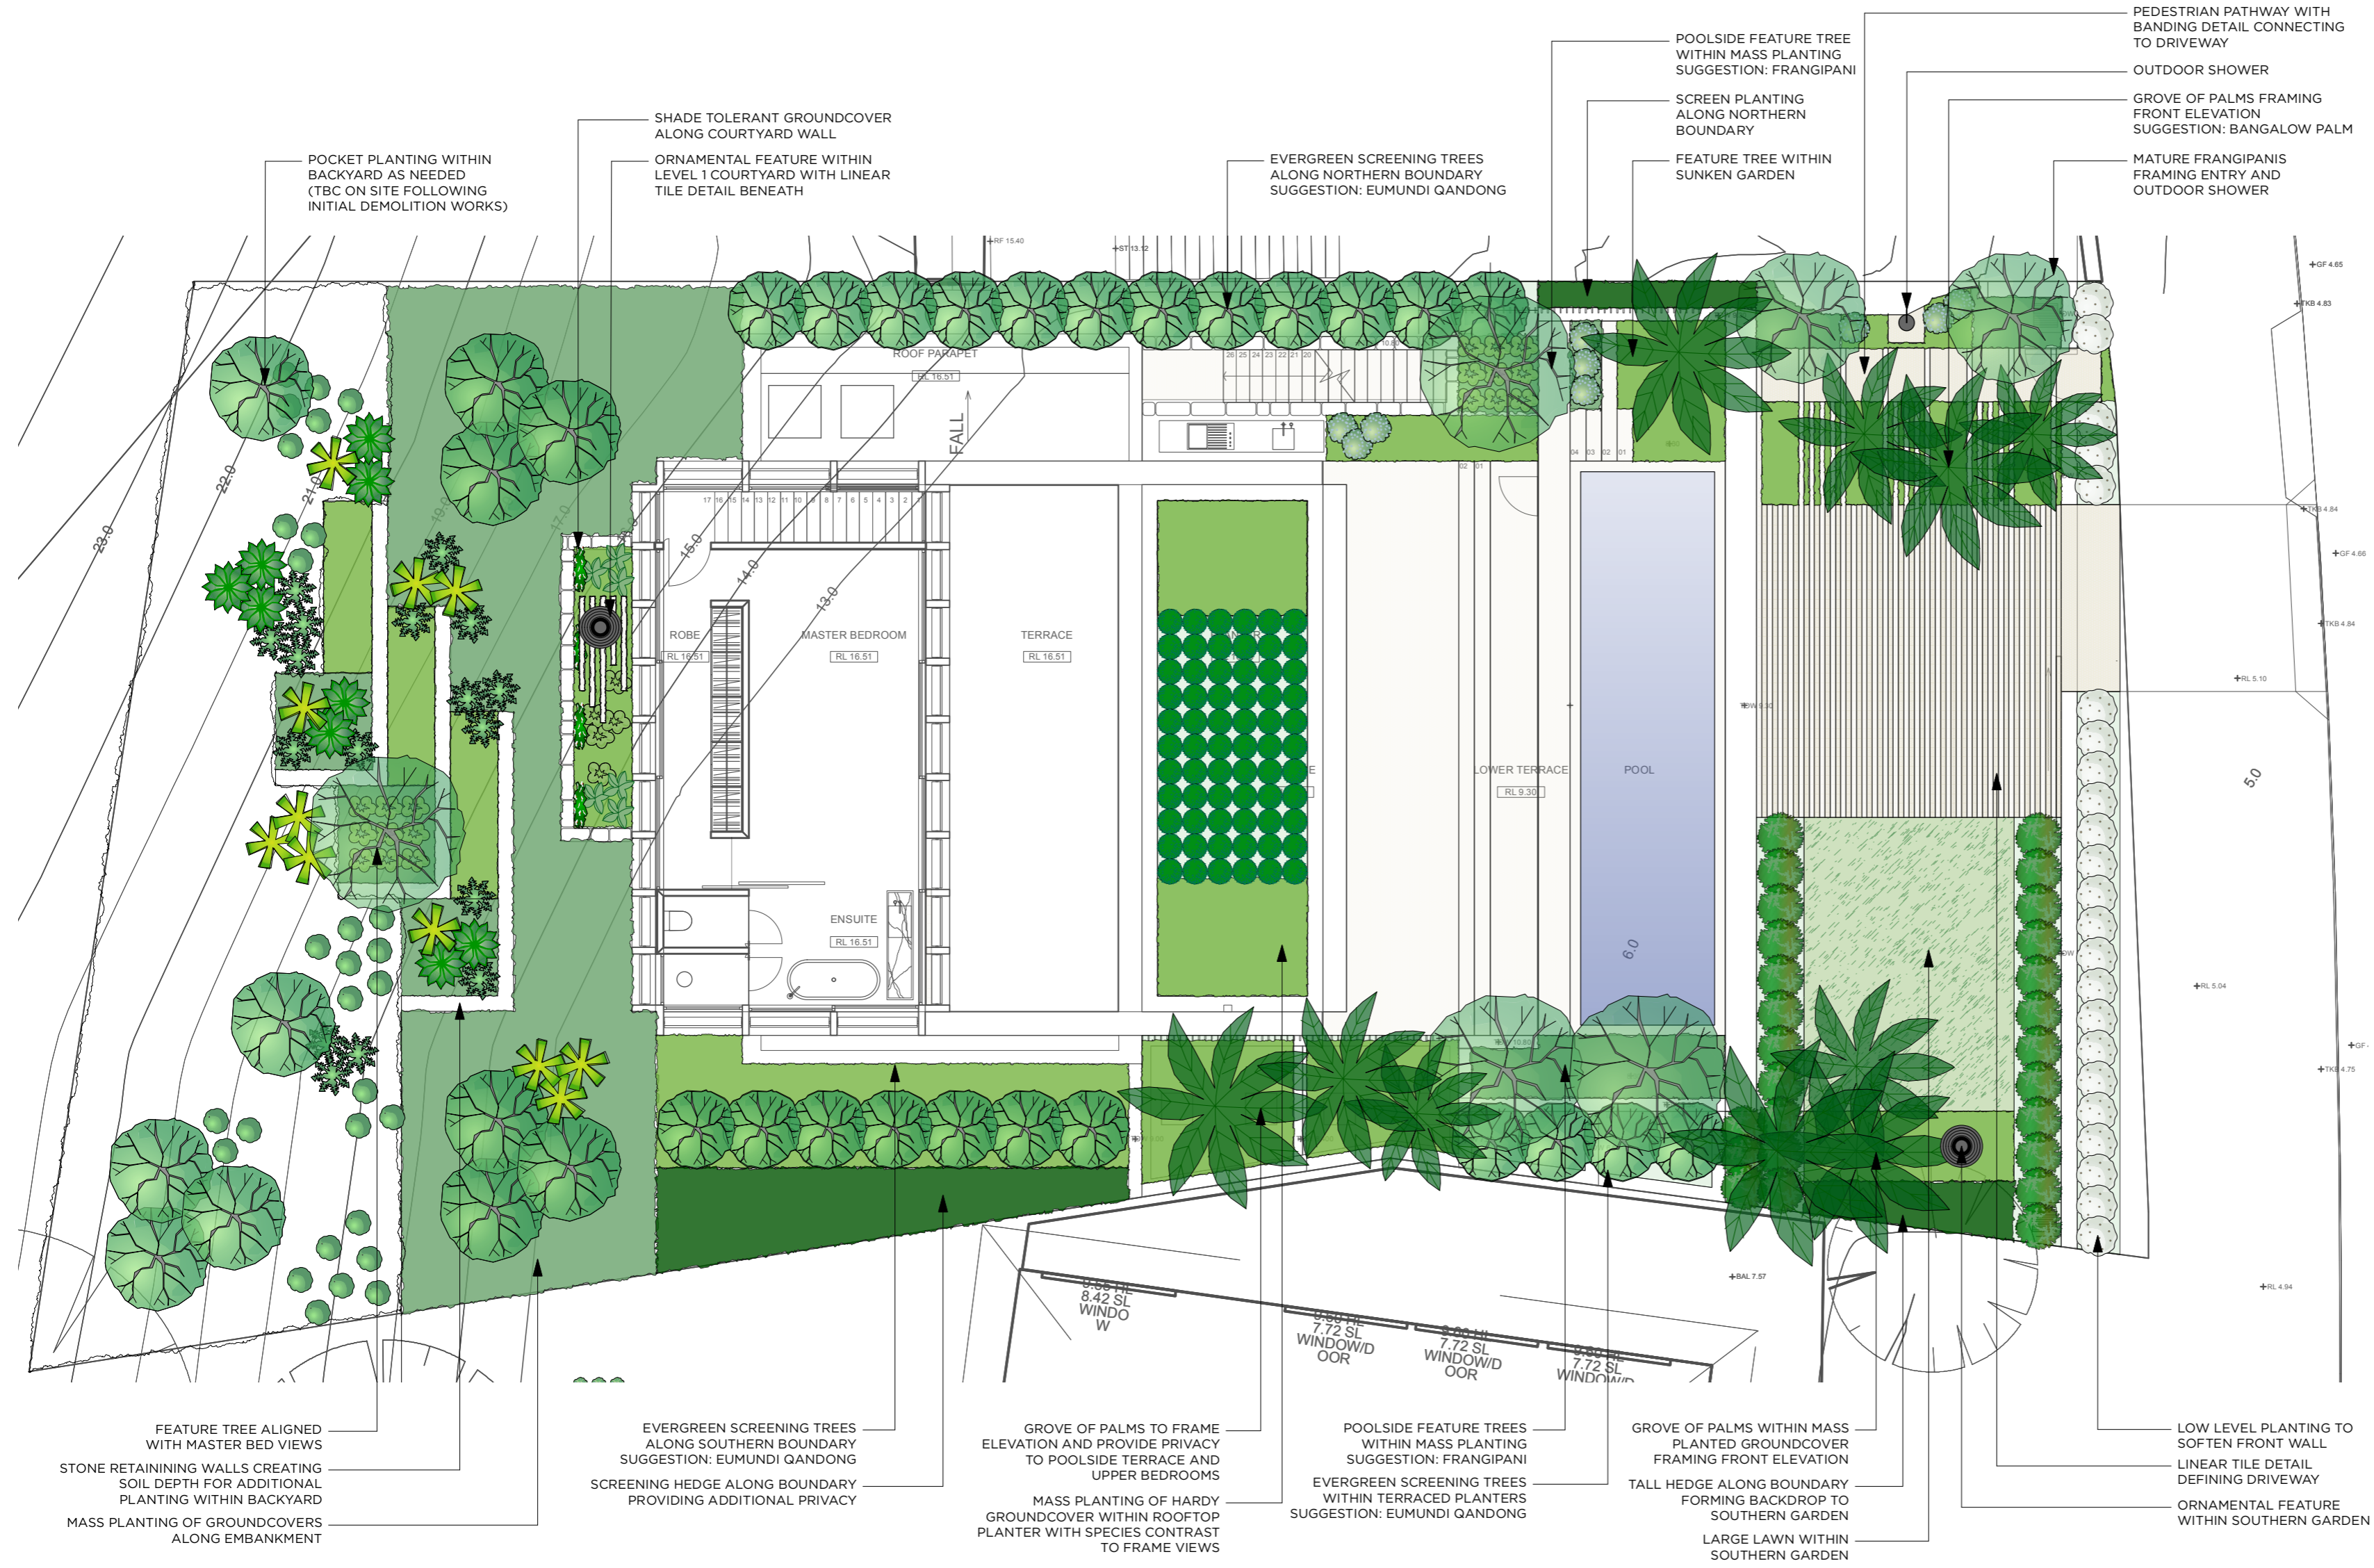

FIFTH SEASON
LANDSCAPES

CONCEPT DESIGN PACKAGE - DA:
14 OCEAN RD, PALM BEACH
OCTOBER 2021

PEDESTRIAN PATHWAY WITH BANDING DETAIL CONNECTING TO DRIVEWAY

FRANGIPANI TREE INDICATIVE ORNAMENTAL FEATURE

LARGE FORMAT STEPPERS AT PEDESTRIAN ENTRY

OUTDOOR SHOWER

FRANGIPANI TREE

INDICATIVE ORNAMENTAL FEATURE

LINEAR PLANTING + TILING LINKING FRONT YARD SPACES

LINEAR PLANTING + TILING COMBINATION

EUMUNDI QUANDONG TREE

INDICATIVE SPILL OVER PLANTING

ARCHITECTURAL FEATURE PLANTING

LOW LEVEL MASS PLANTINGS

FOLIAGE DETAIL

LANDSCAPE CONCEPT PLAN

14 OCEAN RD, PALM BEACH

DESIGNED BY LC	DRAWN BY LC	CHECKED BY PA	DATE 19/10/21	REVISIONS
CLIENT R. KHUDA	PAGE SIZE A2	SCALE 1:100	REVISION 01 OF 01	A 19/10/21 B 20/10/21
DRAWING NUMBER LCP-01	REVISION B	SHEET		1/20/21 2/20/21

NOTE:
- There is a total of 163m2 of indigenous/low water use species (minimum 37m2 required for BASIX)

PLANTING PLAN

14 OCEAN RD, PALM BEACH

DESIGNED BY LC	DRAWN BY LC	CHECKED BY PA	DATE 19/10/21
CLIENT R. KHUDA	PAGE SIZE A2	SCALE 1:100	REVISIONS
DRAWING NUMBER PLT-01	REVISION A	SHEET 01 OF 01	