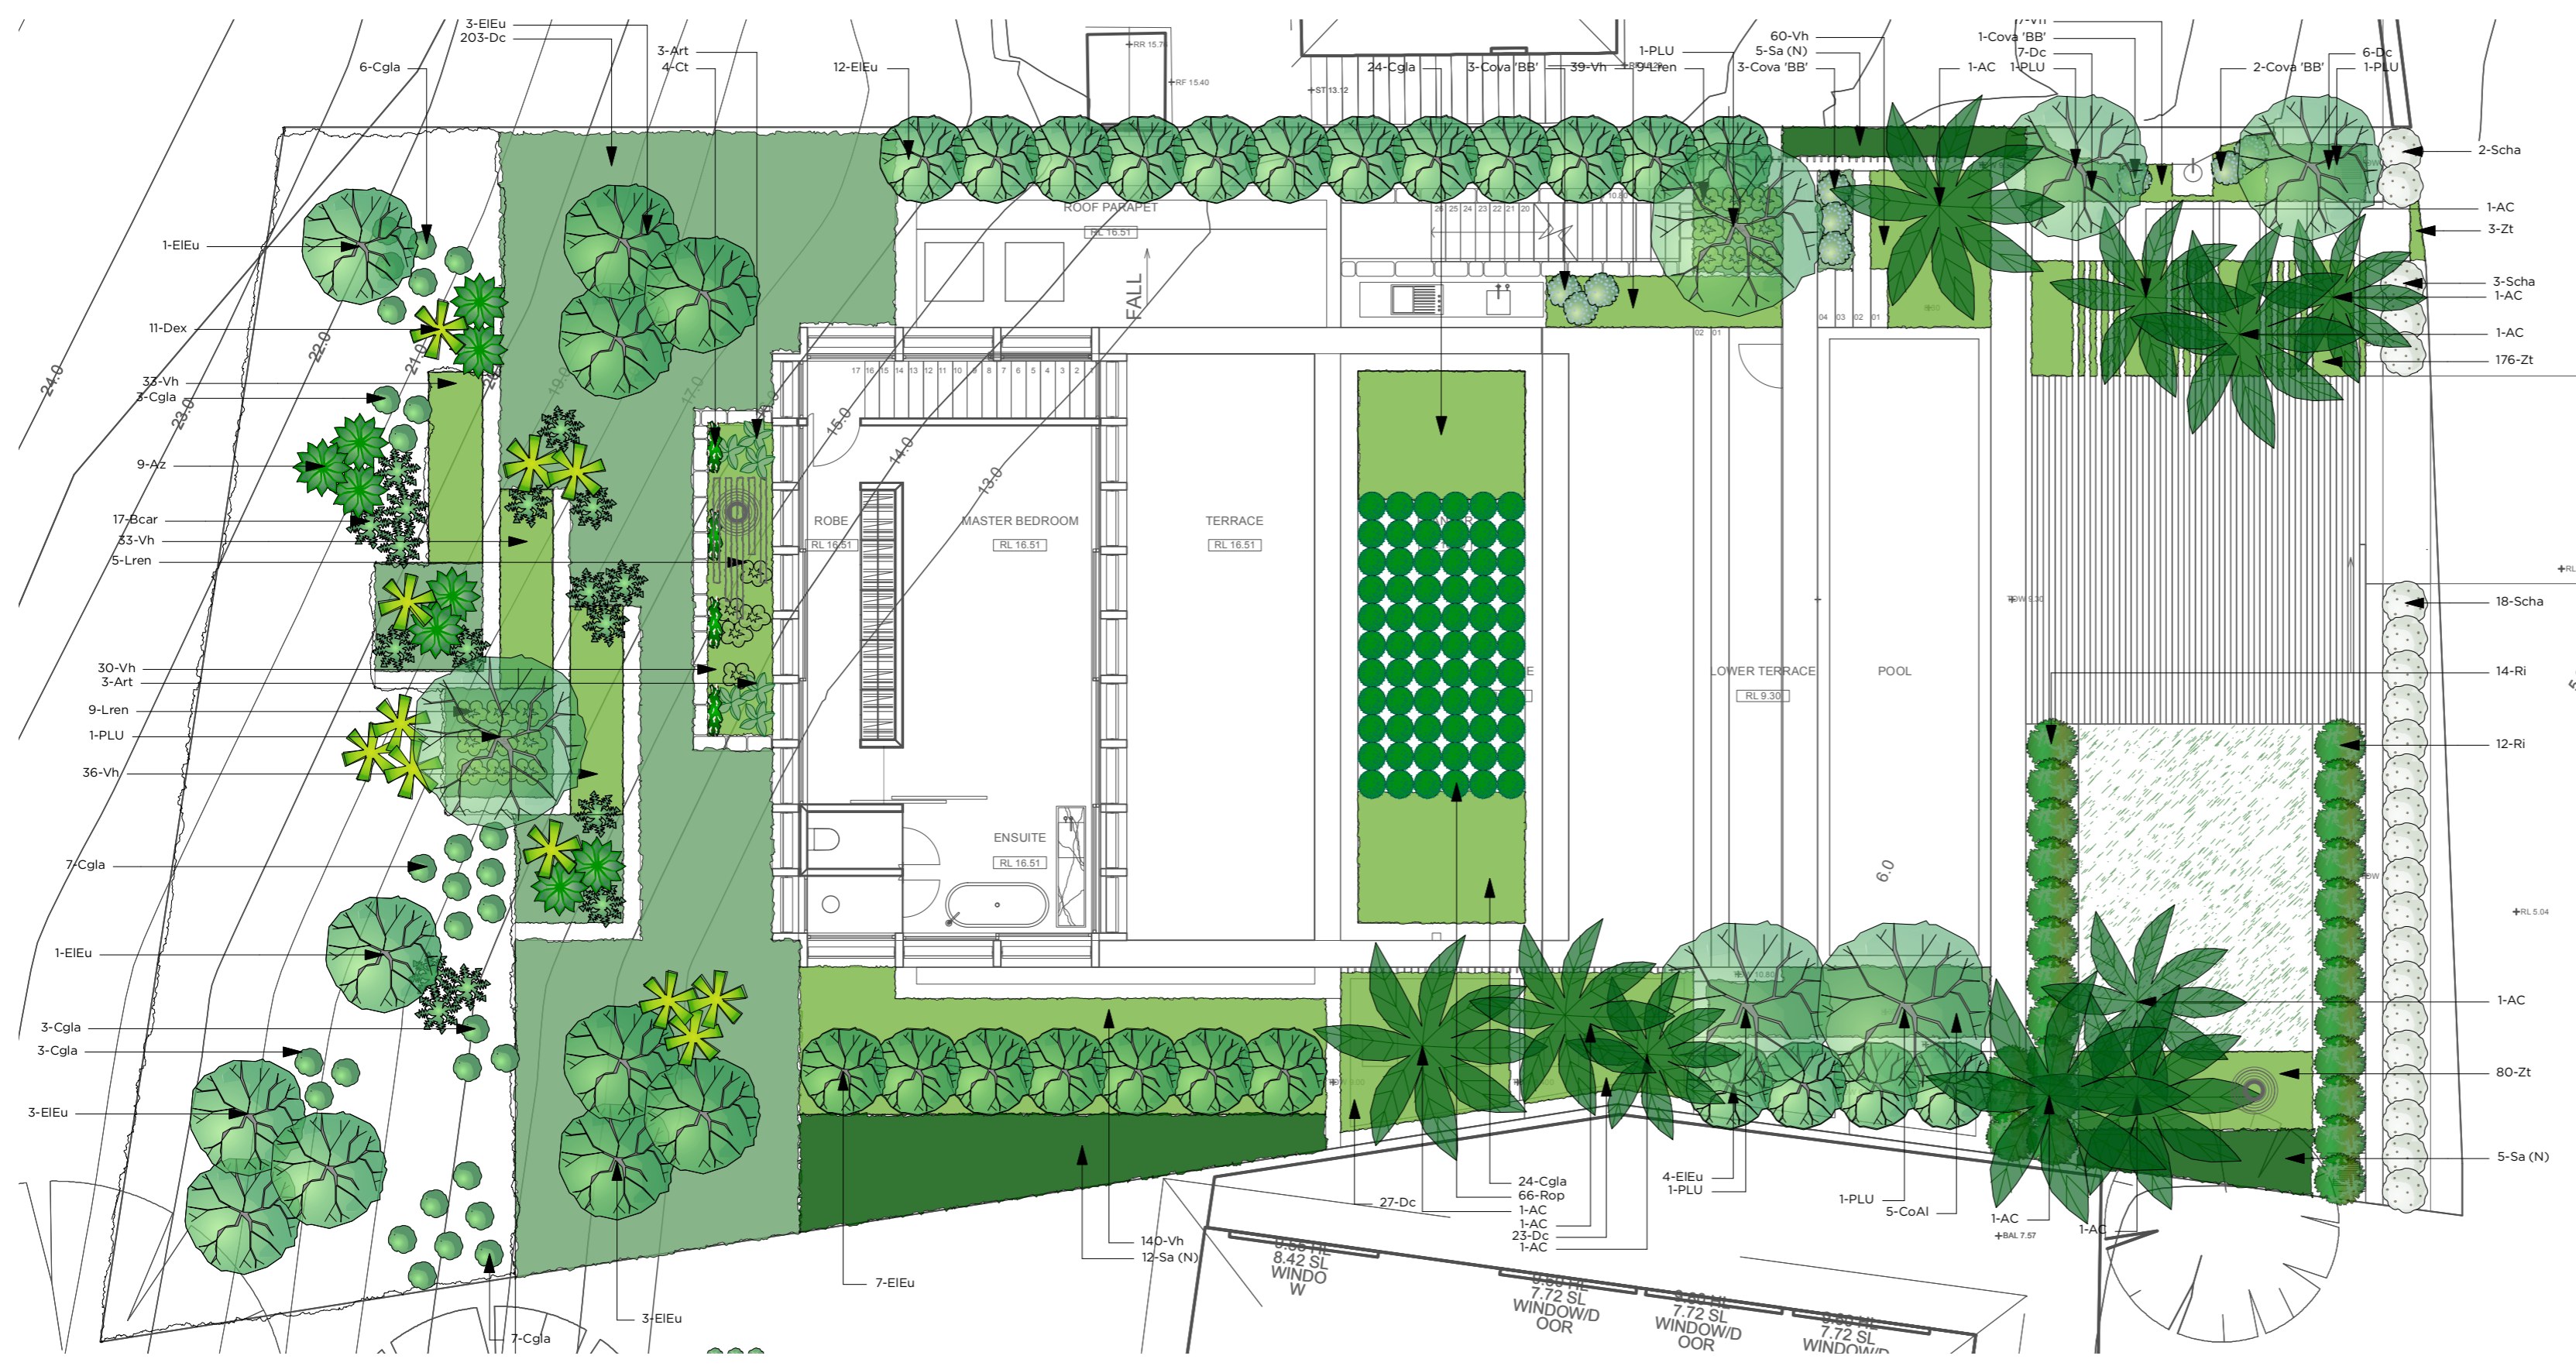

Plant List								
Images	ID	Qty	Botanical Name	Common Name	Mature Height	Mature Spread	Scheduled Size	Remarks
Trees								
	AC	10	Archontophoenix cunninghamiana	Bangalow Palm	10-15m	5-8m	200-500L	Native species
	EIEu	34	Elaeocarpus eumundi	Smoothed leaved Quandong	5 - 10m	2.0 - 3.5m	45L	Native species
	PLU	6	Plumeria spp.	Frangipani	4m	4m	200-500L	
Shrubs								
	CoAl	5	Correa alba	White Correa	0.9 - 1.5m	0.9 - 1.2m	300mm	Native species
	Lren	23	Ligularia reniformis	Bigleaf Ligularia	3 - 5m	2.0 - 3.5m	200mm	
	Ri	26	Rhabdolepis indica	Indian Hawthorn	1m	1m	200mm	
	Scha	23	Santolina chamaecyparissus	Cotton Lavender	0.5m	0.8m	200mm	
	Sa (N)	22	Syzygium australe 'Residence'	Lily Pilly	2m	1m	300mm	Native species
Grasses								
	Dc	266	Dianella caerulea	Blue Flax-Lily	0.5m	0.5m	200mm	Native species
	Zt	259	Zoysia tenuifolia	No-mow Lawn Grass	0.3m	0.3m	Tiles	
Perennials								
	Art	6	Arthropodium cirratum	NZ Rock Lily	0.6m	1m	200mm	
Climbers								
	Ct	4	Clerodendrum thomsoniae	Bleeding Heart Vine	4m	0.9m	140mm	
Succulents								
	Cova 'BB'	9	Crassula ovata 'Blue Bird'	Blue Jade Plant	0.9m	0.8m	300mm	
Ground Covers								
	Cgla	77	Carpobrotus glaucescens	Coastal Moonflower, Pigface, Iceplant	0.3m	1.2m	140mm	Native species
	Rop	66	Rosmarinus officinalis prostratus	Prostrate Rosemary	0.3m	1m	140mm	
	Vh	388	Viola hederacea	Native Violet	0.2m	1m	140mm	Native species
Fern								
	Bcar	17	Blechnum cartilagineum	Gratie Fern, Water Fern	0.5m	0.5m	200mm	Native species
Herb Accent								
	Az	9	Alpinia zerumbet	Shell Ginger	2m	1.5m	200mm	
	Dex	11	Doryanthes excelsa	Gymea Lily, Giant Lily	1.5m	1.2m	200mm	Native species
Total		1241						

NOTE:
- There is a total of 163m2 of indigenous/low water use species (minimum 37m2 required for BASIX)