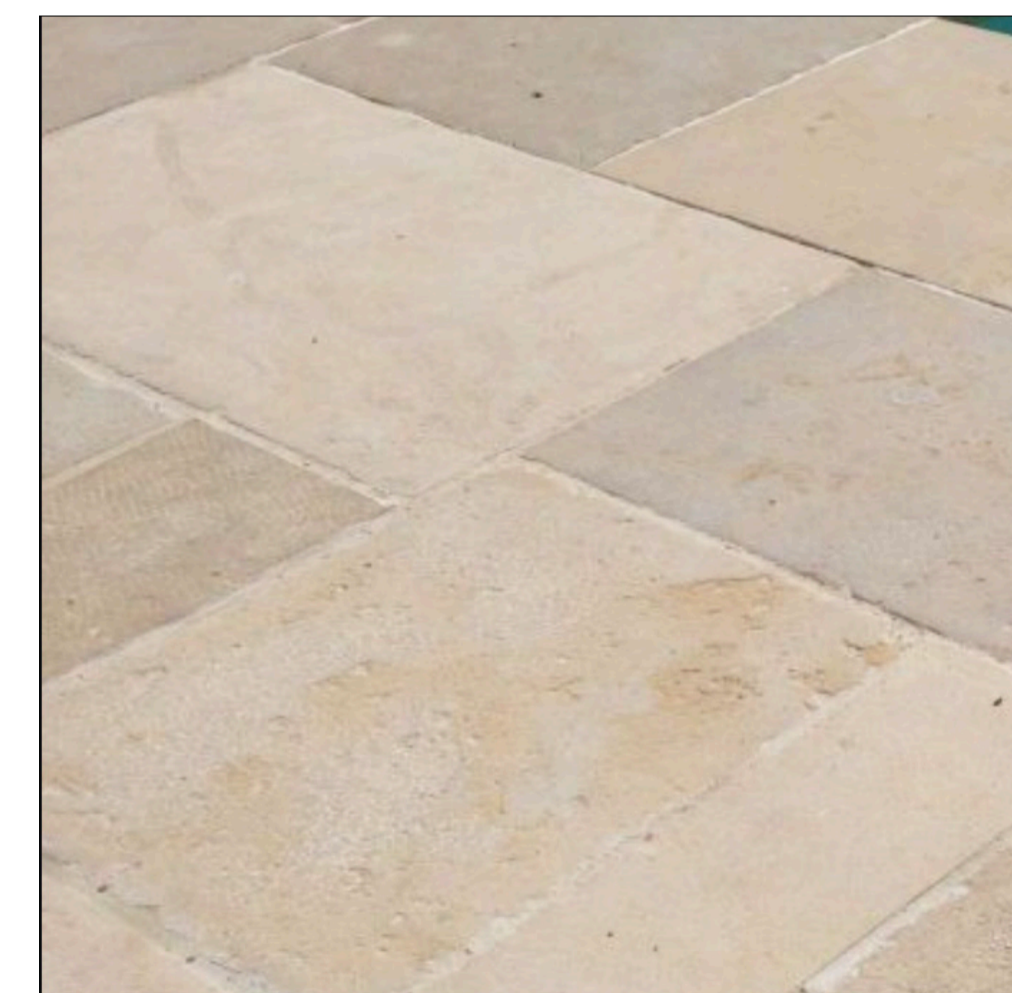

08 **FIRST FLOOR BALCONY TILES**
Cream tumbled stone tile.