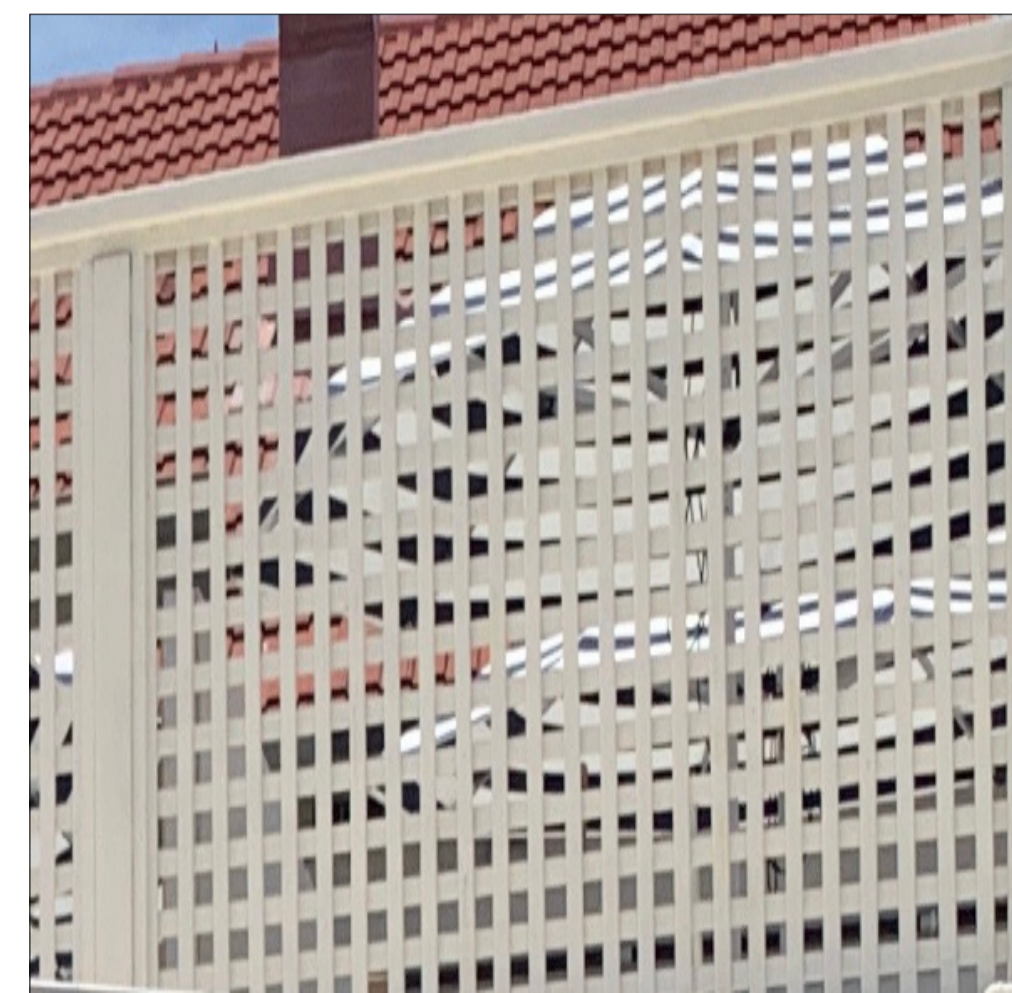

01 **RAISED ROOF TILE**
Sydney Red Terracotta Tile

02 **DORMER ROOF**
Aged Copper Standing Seam

03 **STORAGE CAGE ROOF**
Standing seam in Colour Bond - Surfsmist

04 **STORAGE CAGE**
Lattice To Match Existing