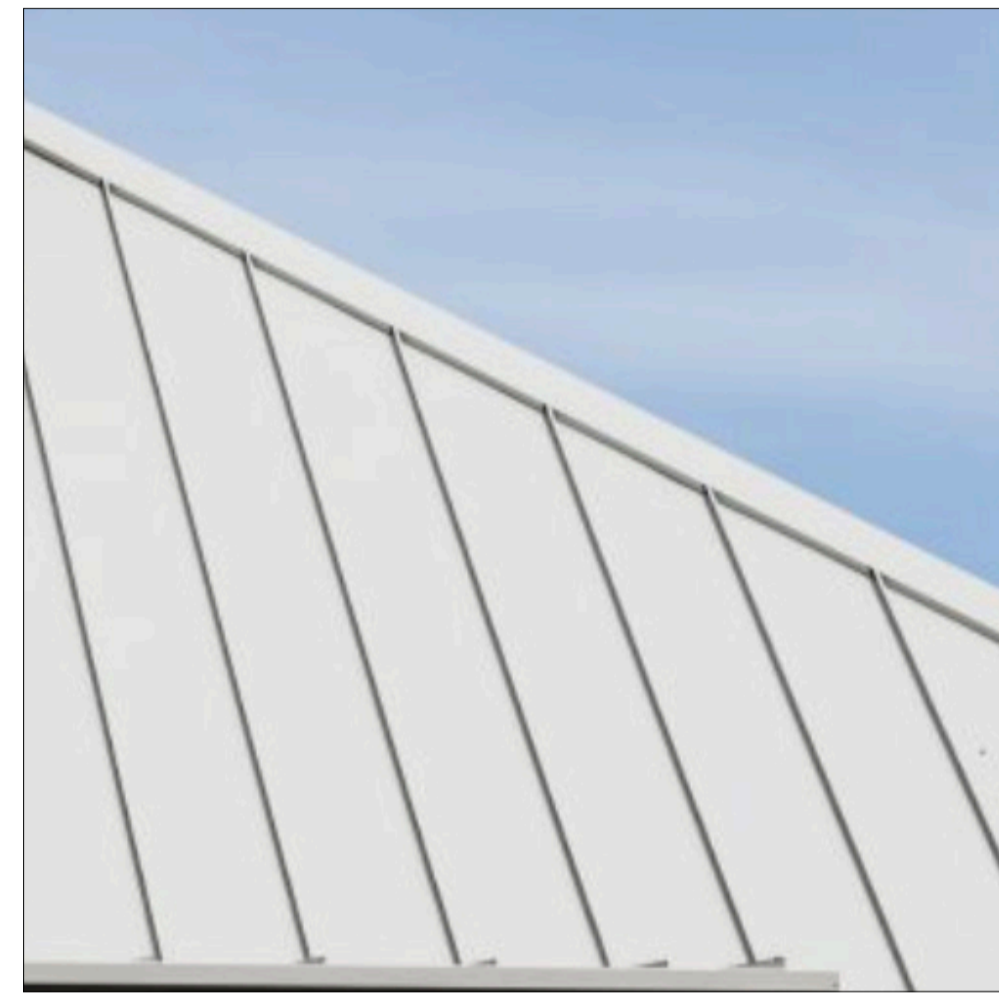

01 **RAISED ROOF TILE**
Sydney Red Terracotta Tile

02 **DORMER ROOF**
Aged Copper Standing Seam

03 **STORAGE CAGE ROOF**
Standing seam in Colour Bond - Surfsmist

04 **STORAGE CAGE**
Lattice To Match Existing