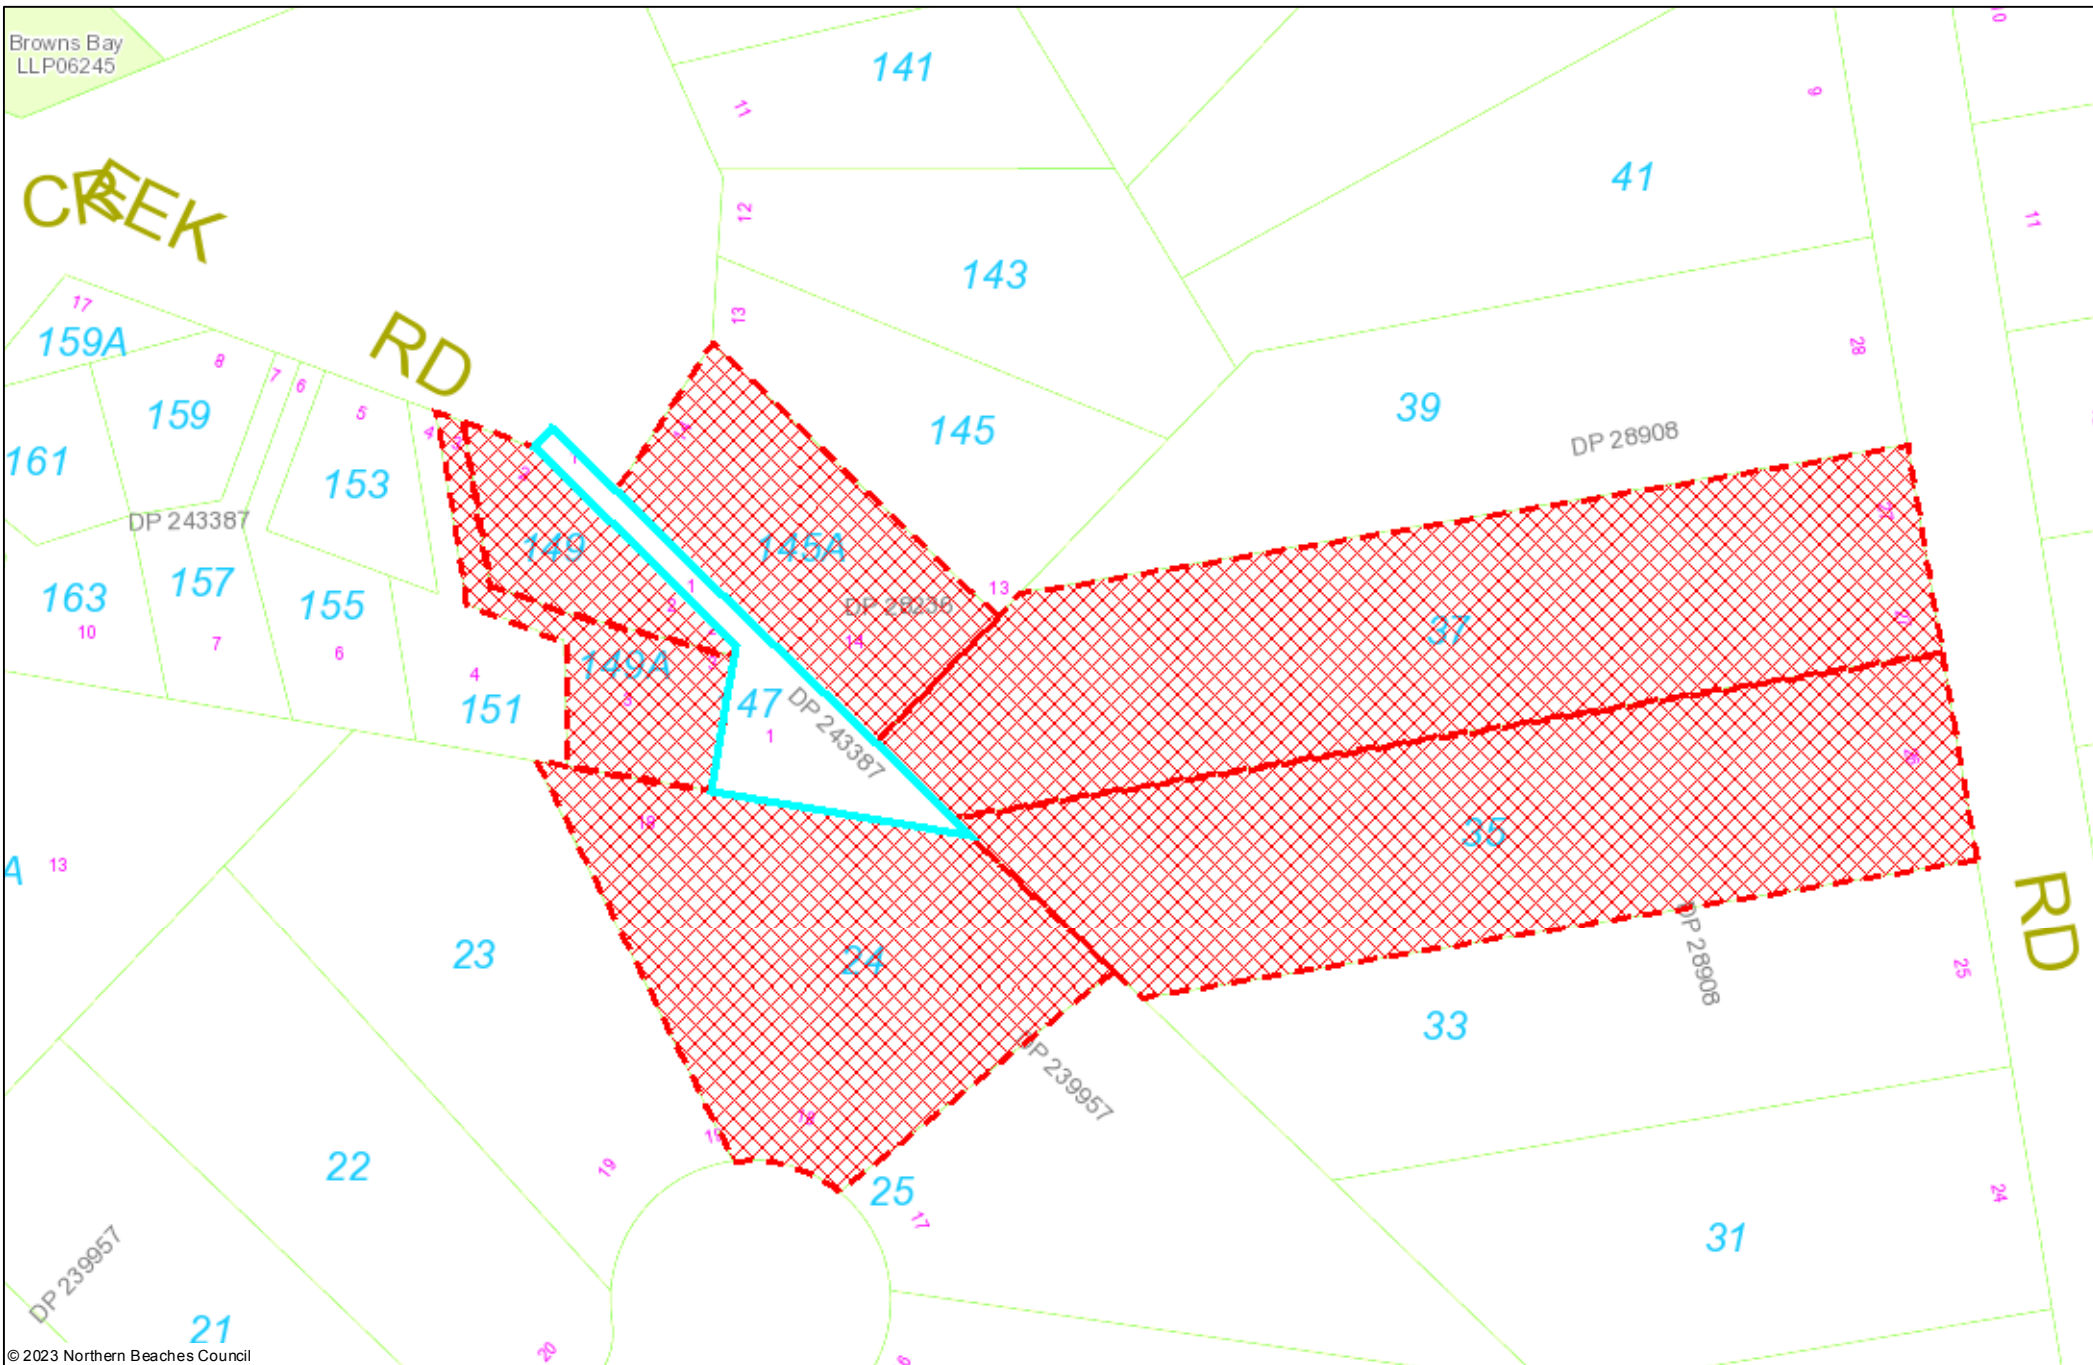

Browns Bay
LLP06245

CREEK

RD

RD

© 2023 Northern Beaches Council

Scale: 1:1316

Date Printed: 18/07/2023

Produced from LPI's cadastre base with permission. Produced and published by Northern Beaches Council and may not be reproduced in any way without written permission of the publishers. Although great care has been taken, Northern Beaches Council accepts no responsibility for any incident arising from any inaccuracy.