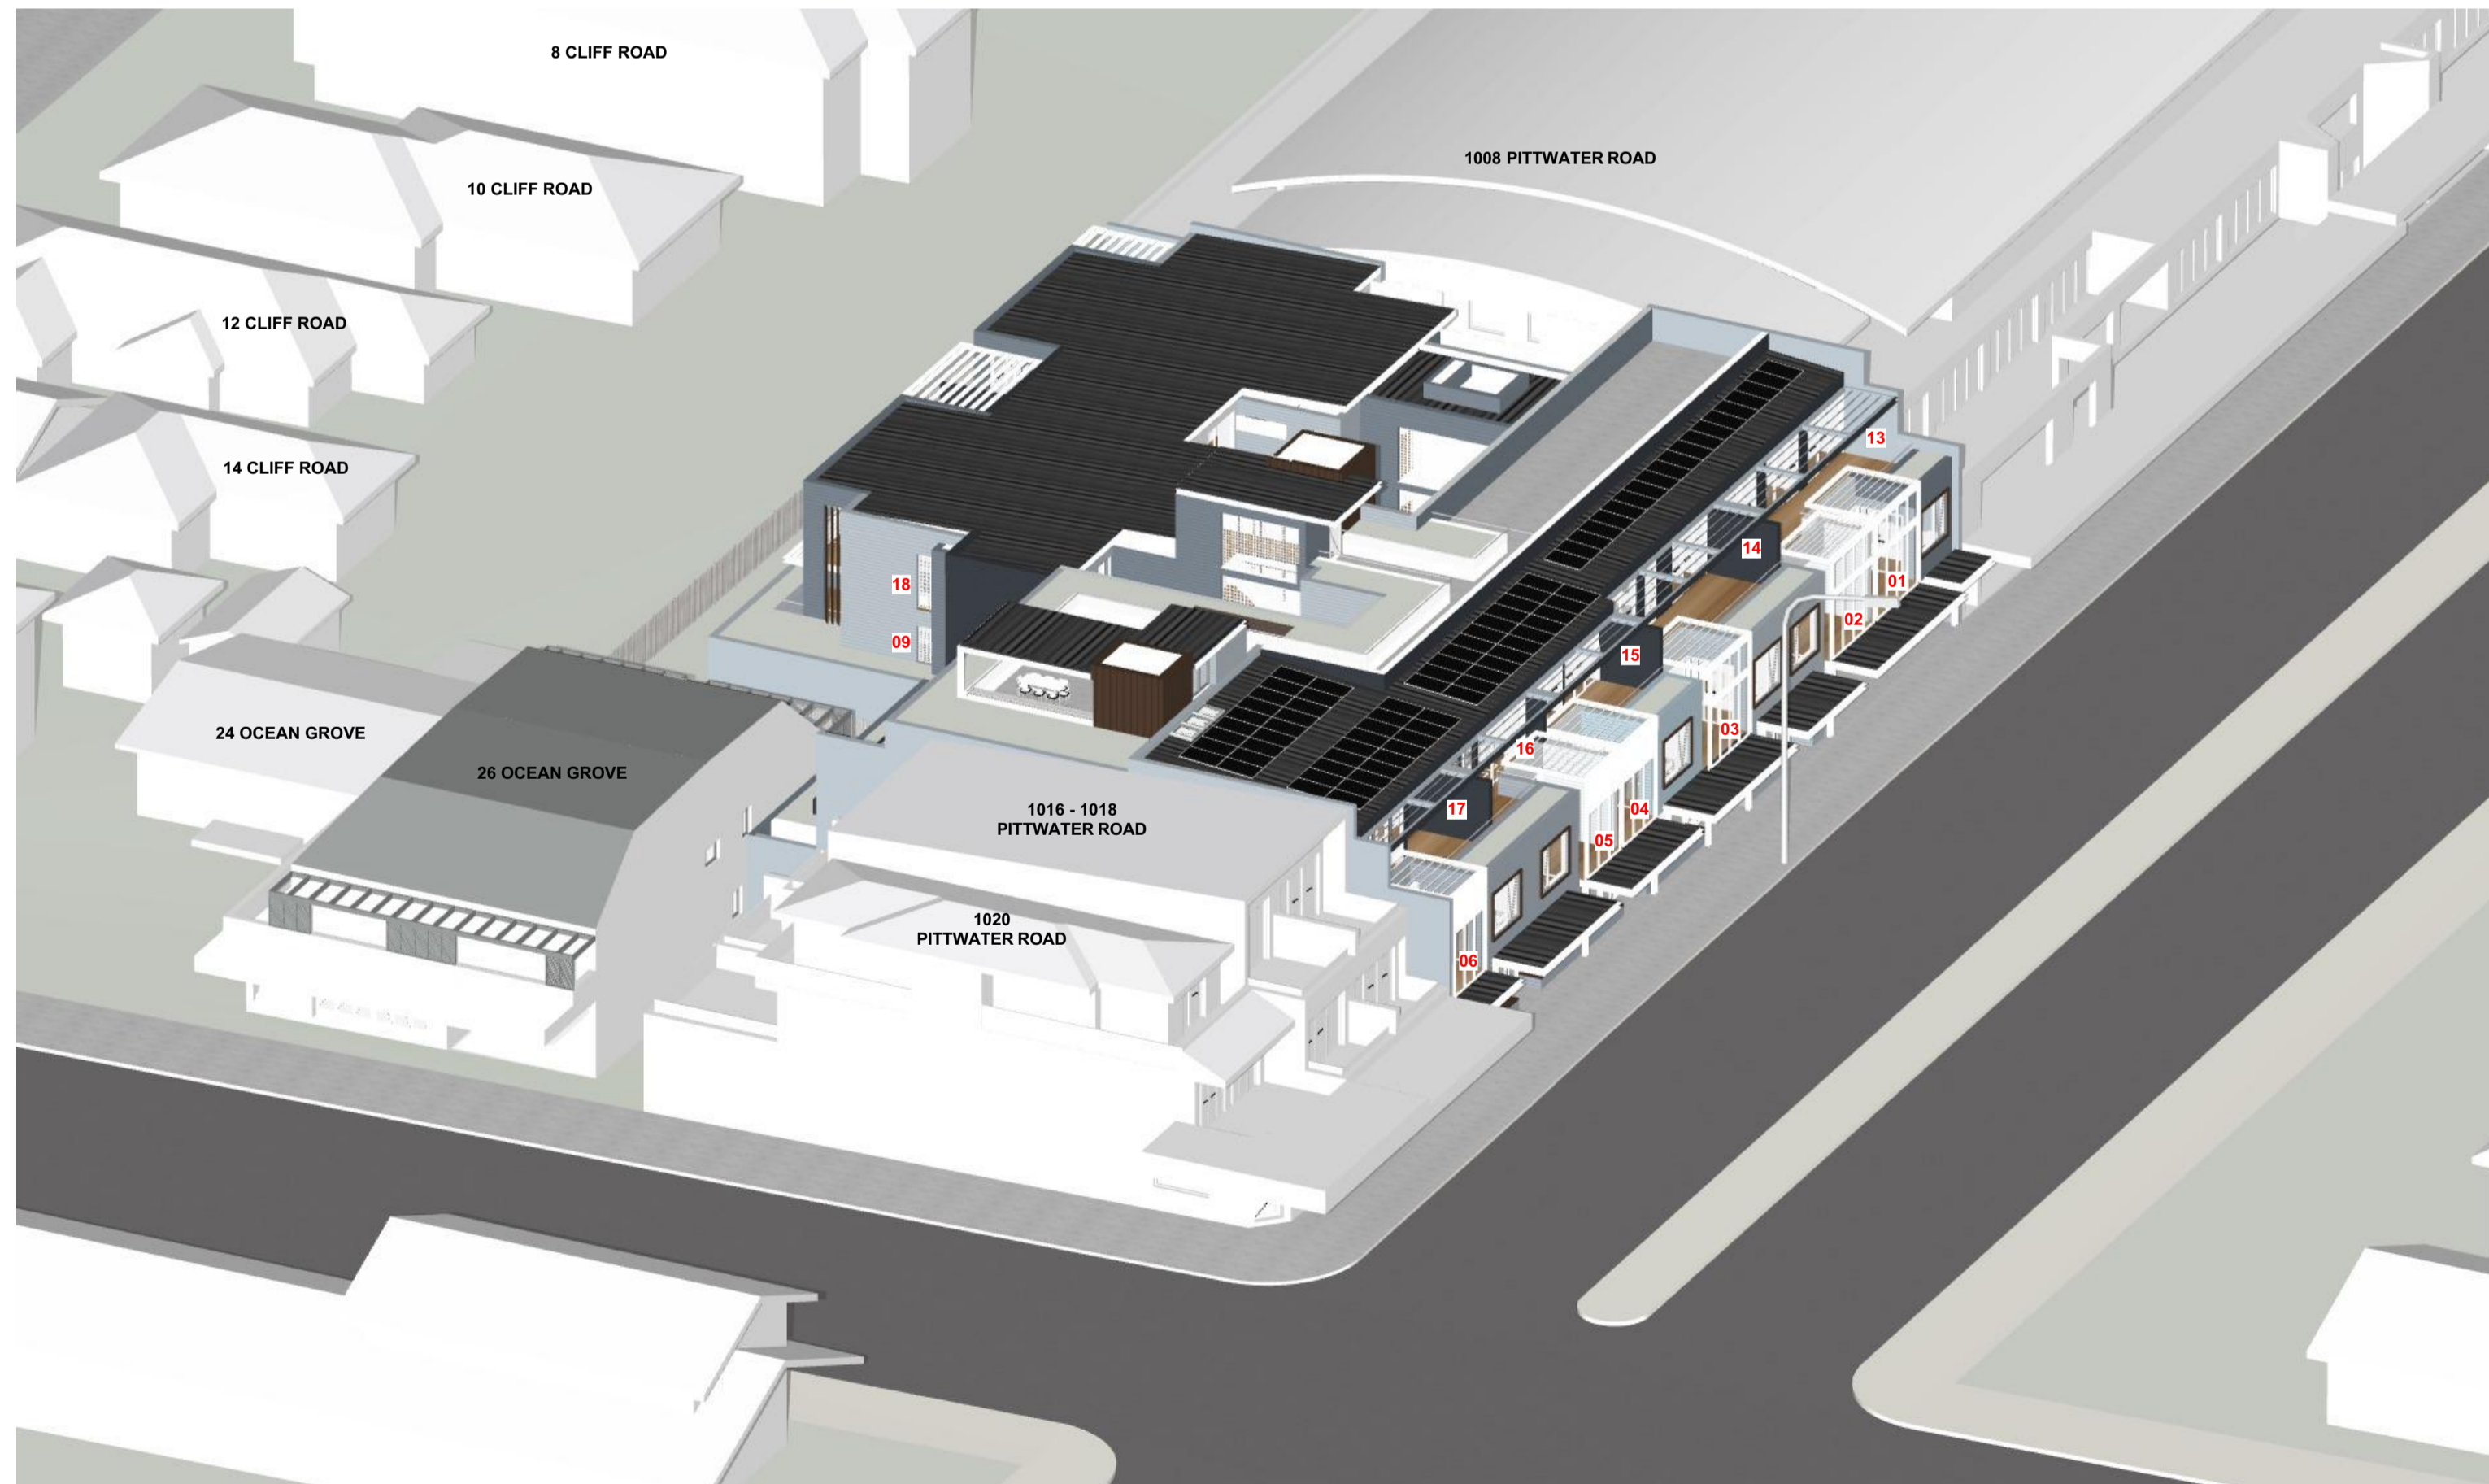

Sean Gartner
(Registered Architect #6072 NSW)

12 NOON - 21 JUNE

1 PM - 21 JUNE

2 PM - 21 JUNE

Certification of View from the Sun Diagrams

I hereby certify that the view from the sun diagrams submitted with the proposal
a) are in accordance with the survey
b) indicate views from the sun at hourly intervals from 9 am to 3 pm on 21 June

Sean Gartner
(Registered Architect #6072 NSW)

3 PM - 21 JUNE

Certification of View from the Sun Diagrams

I hereby certify that the view from the sun diagrams submitted with the proposal
 a) are in accordance with the survey
 b) indicate views from the sun at hourly intervals from 9 am to 3 pm on 21 June