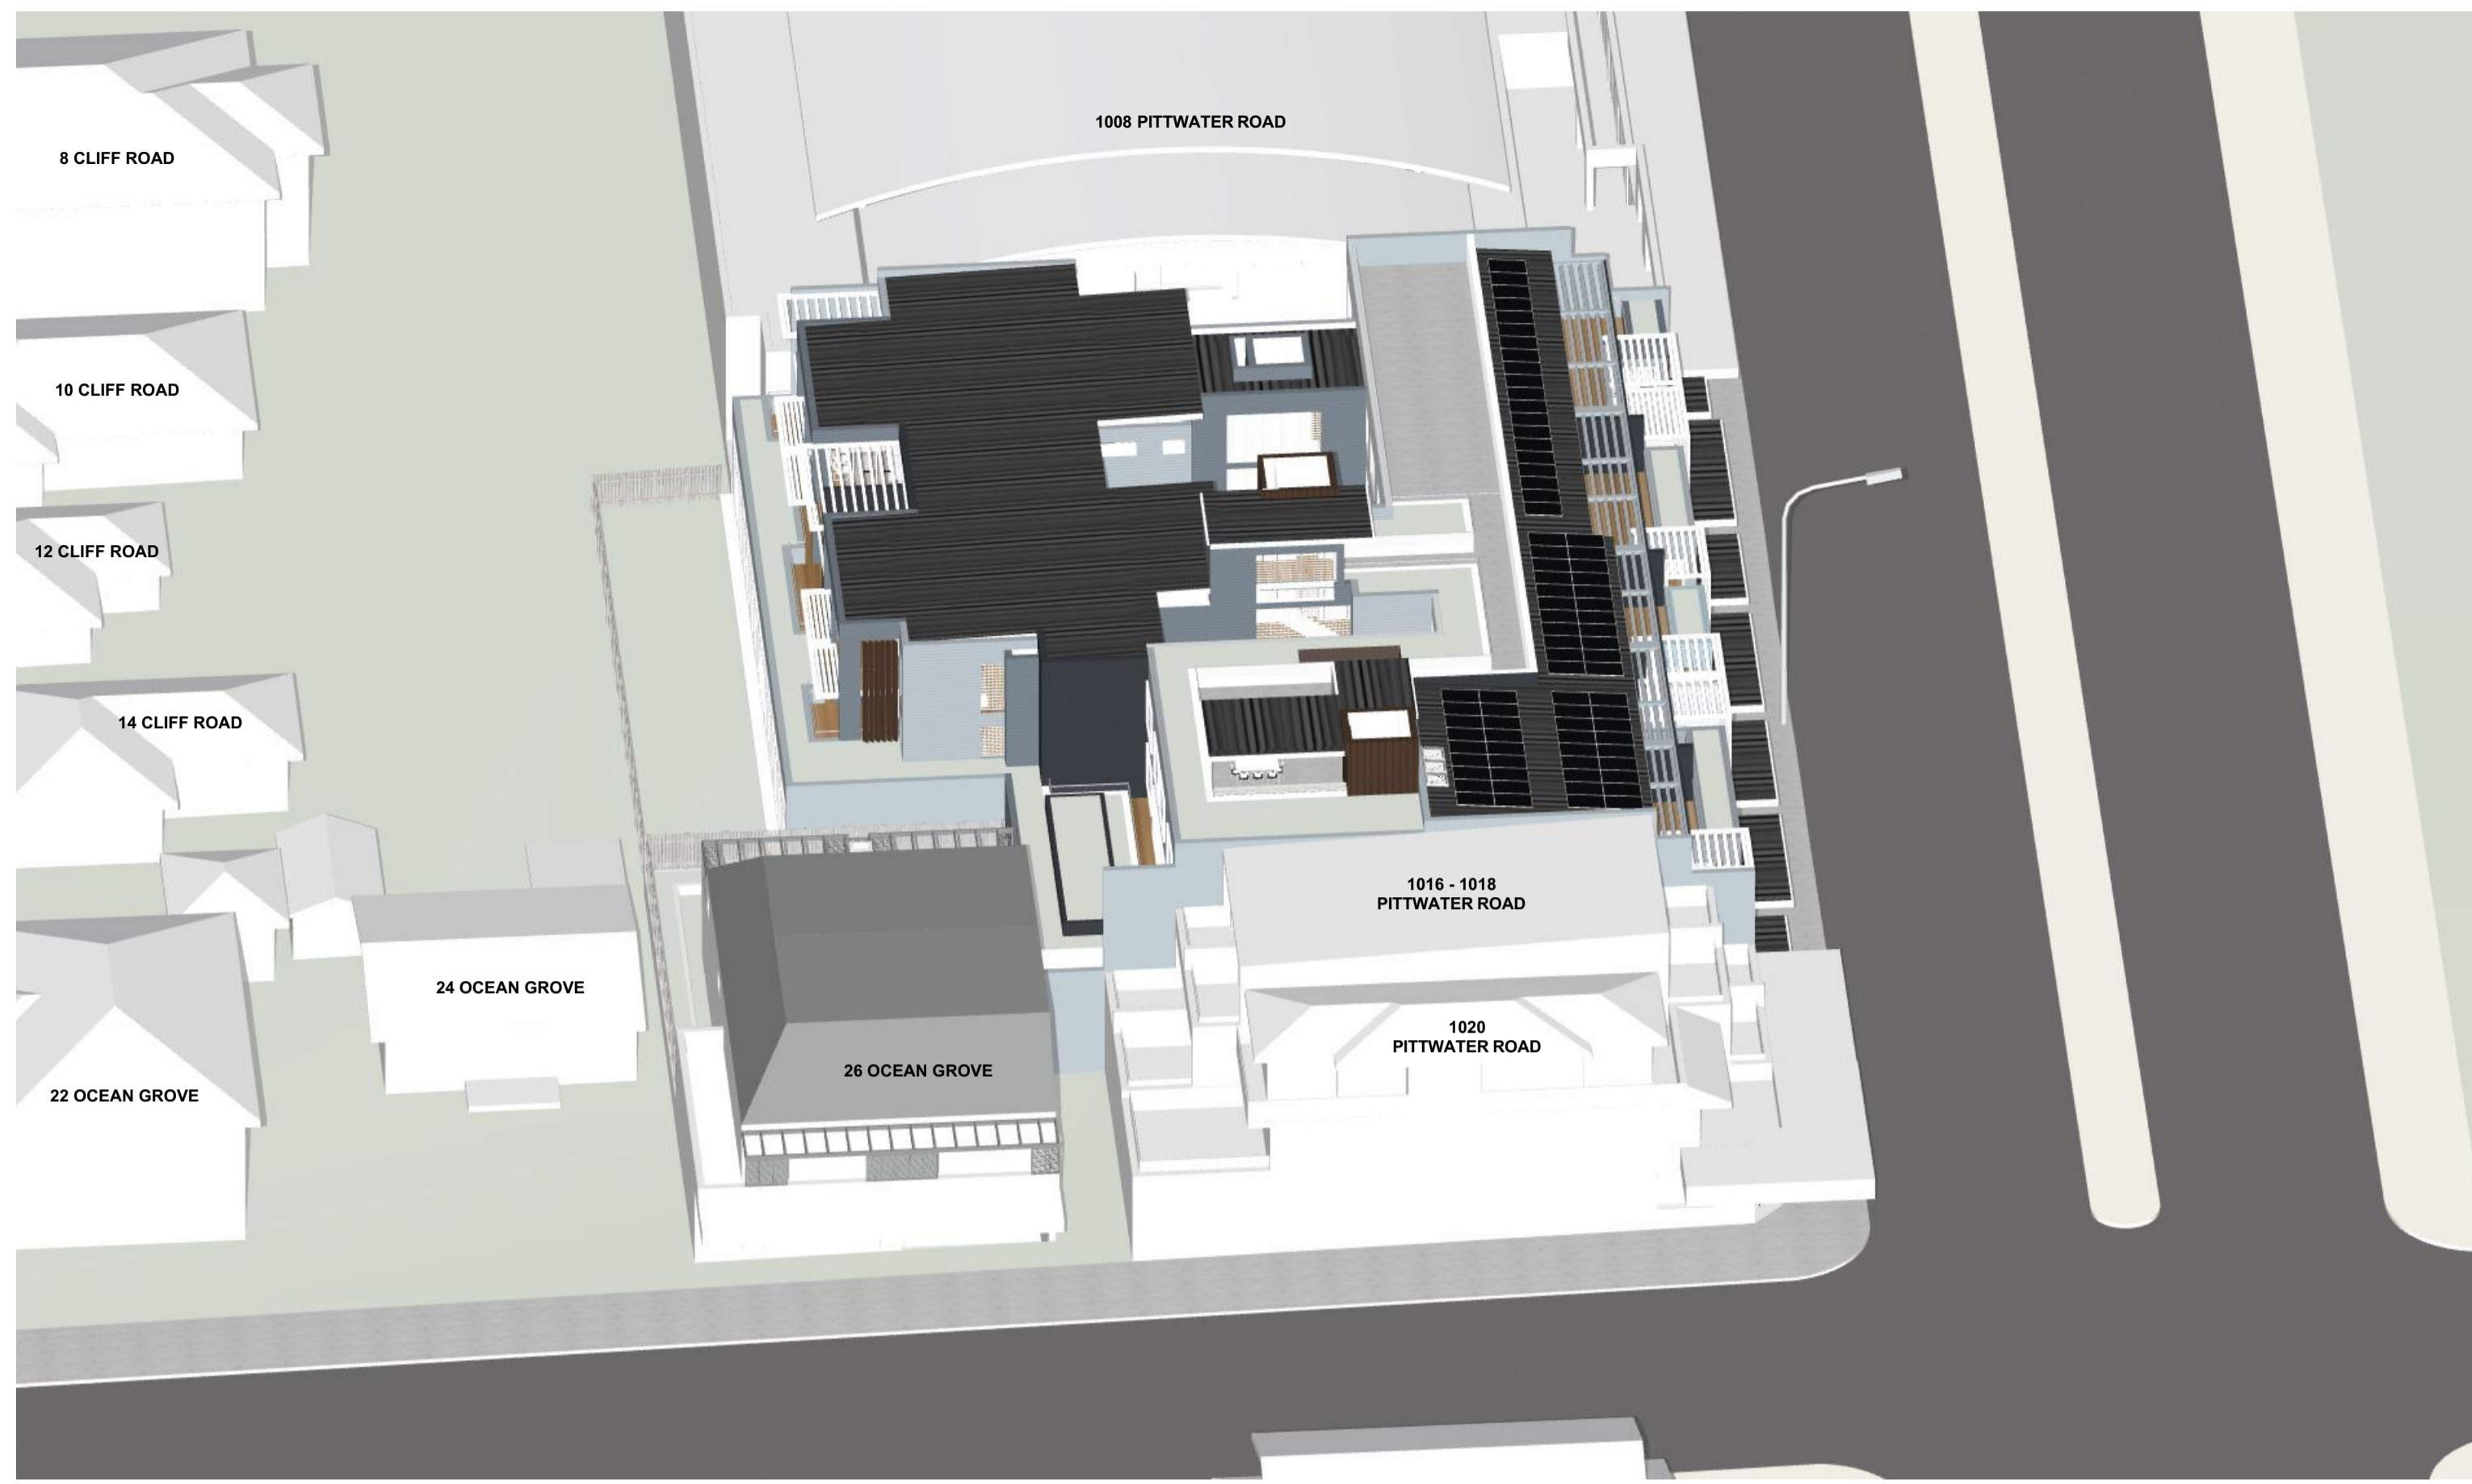

9 AM - 21 JUNE

10 AM - 21 JUNE

11 AM - 21 JUNE

Certification of View from the Sun Diagrams

I hereby certify that the view from the sun diagrams submitted with the proposal
a) are in accordance with the survey
b) indicate views from the sun at hourly intervals from 9 am to 3 pm on 21 June

Sean Gartner
(Registered Architect #6072 NSW)

12 NOON - 21 JUNE

1 PM - 21 JUNE

2 PM - 21 JUNE

Certification of View from the Sun Diagrams

I hereby certify that the view from the sun diagrams submitted with the proposal
a) are in accordance with the survey
b) indicate views from the sun at hourly intervals from 9 am to 3 pm on 21 June

Sean Gartner
(Registered Architect #6072 NSW)

3 PM - 21 JUNE

Certification of View from the Sun Diagrams

I hereby certify that the view from the sun diagrams submitted with the proposal
 a) are in accordance with the survey
 b) indicate views from the sun at hourly intervals from 9 am to 3 pm on 21 June