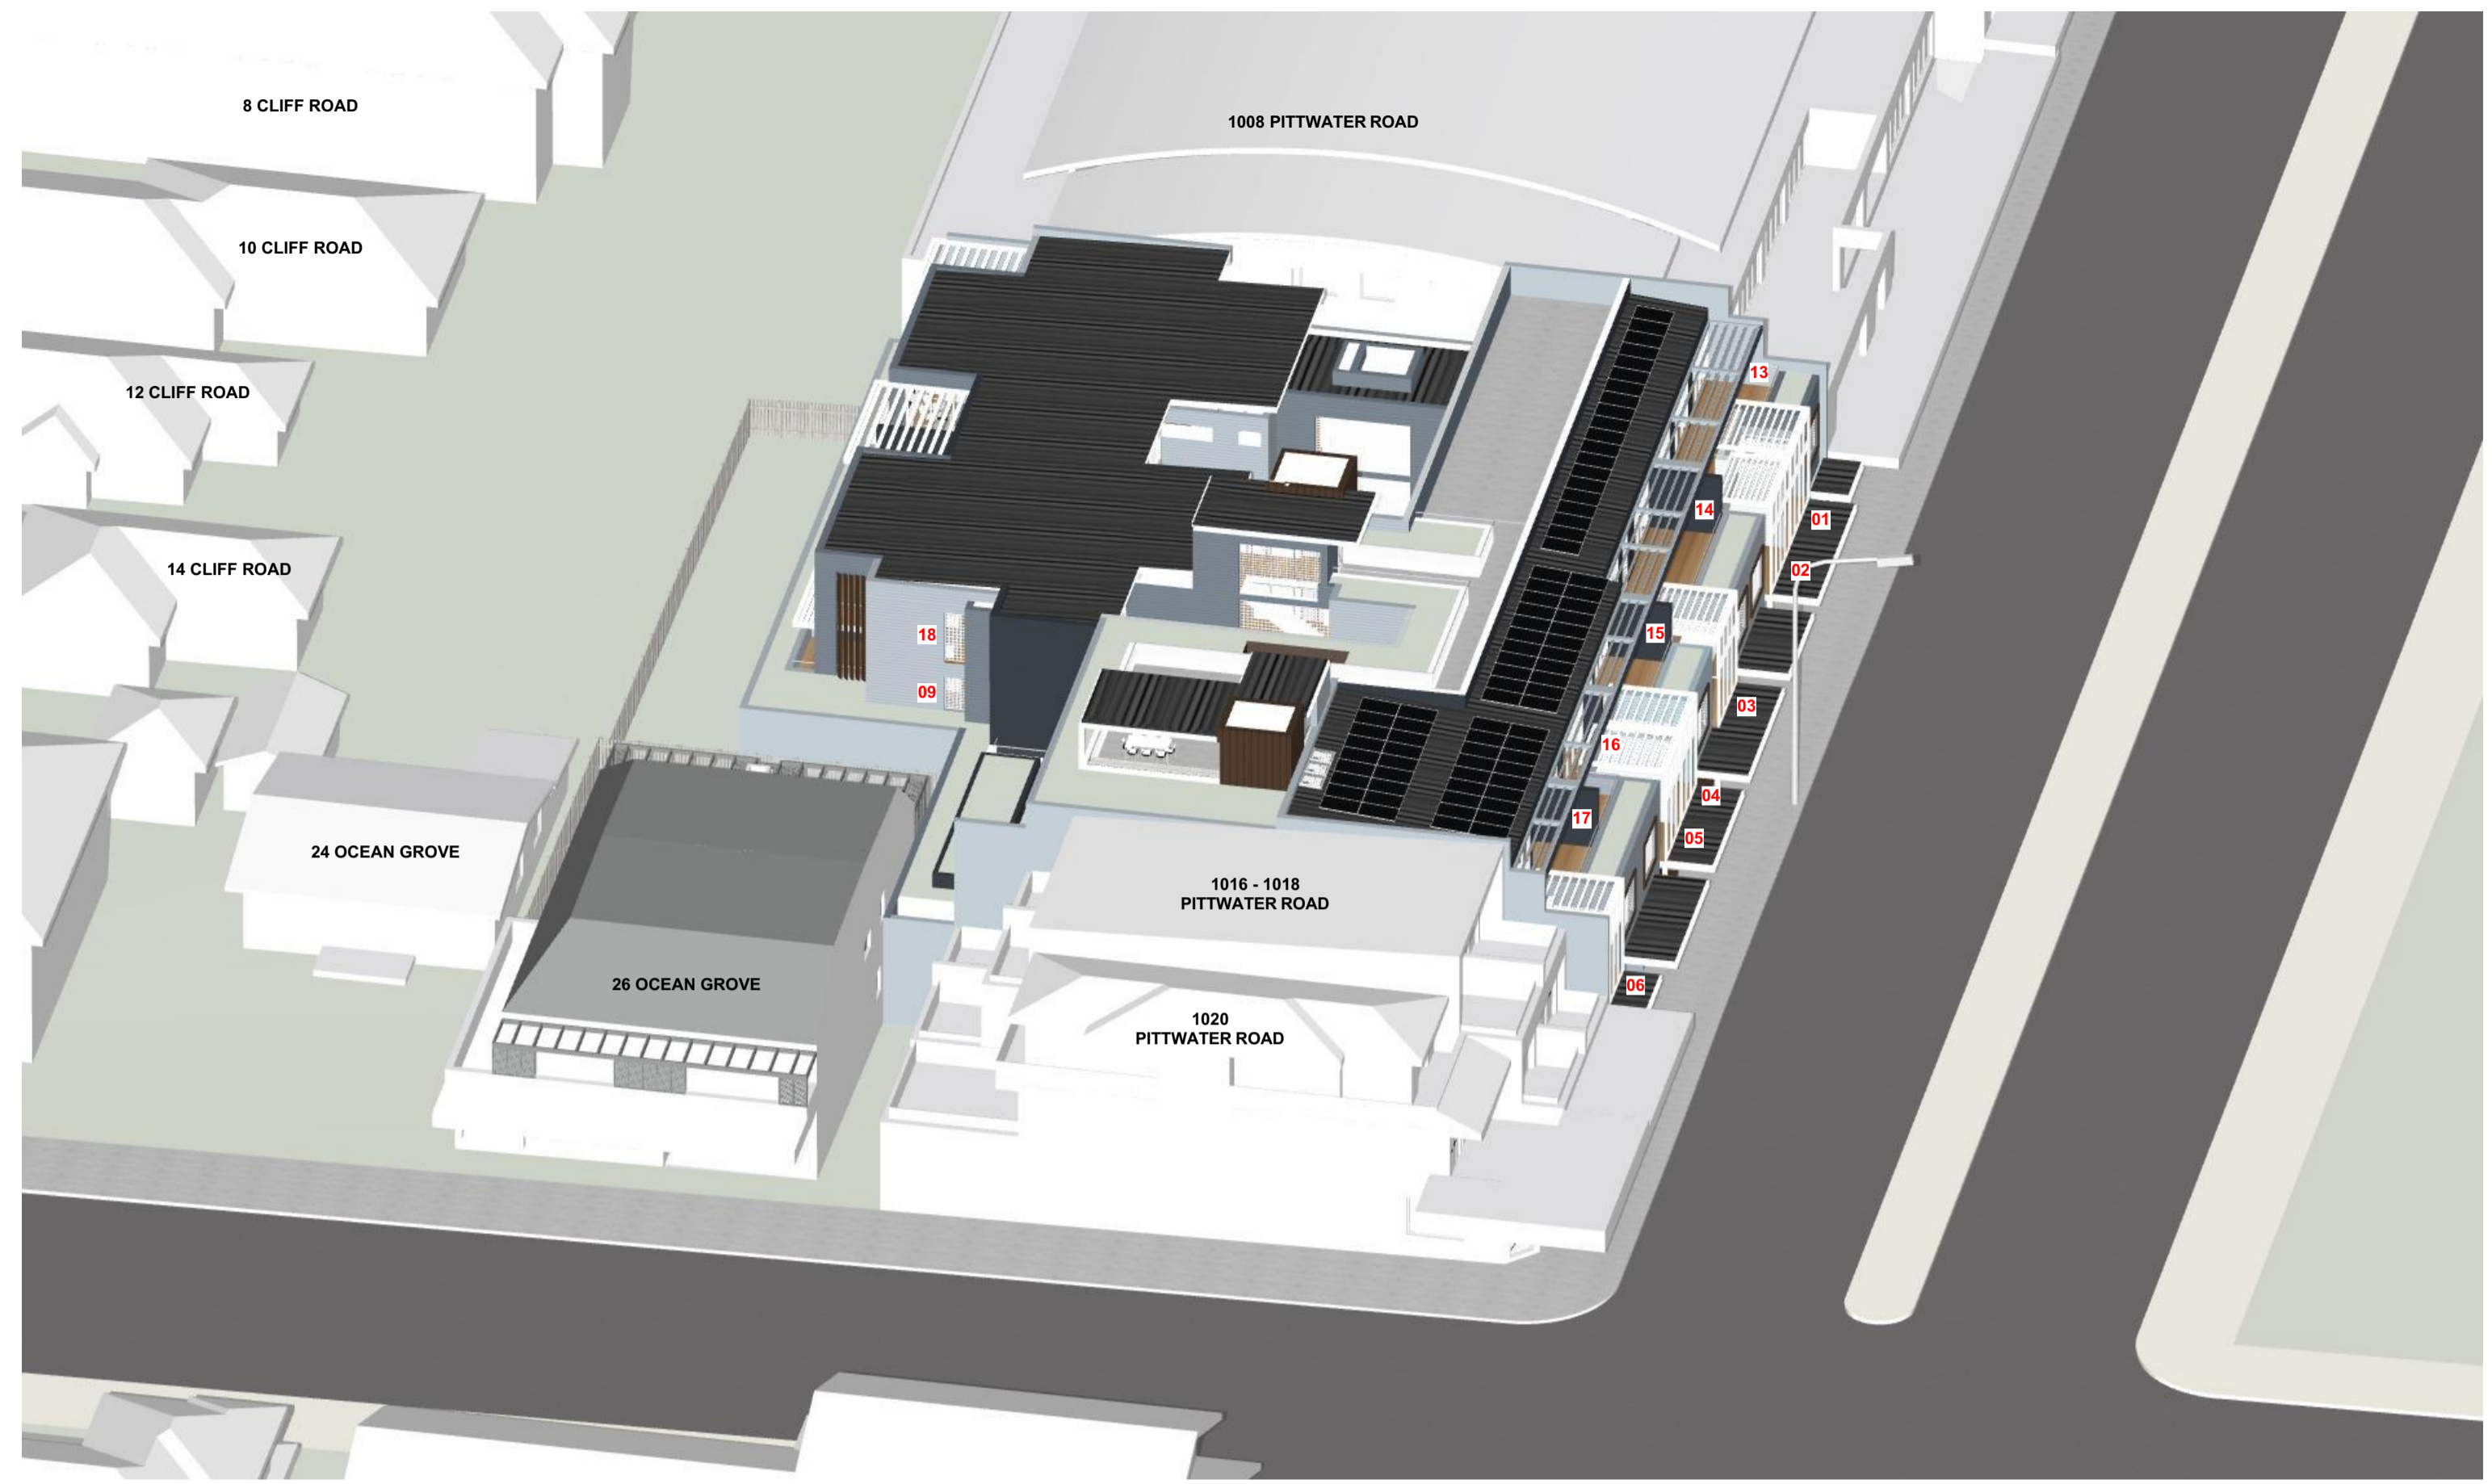

Sean Gartner
(Registered Architect #6072 NSW)

12 NOON - 21 JUNE

1 PM - 21 JUNE

2 PM - 21 JUNE

Certification of View from the Sun Diagrams

I hereby certify that the view from the sun diagrams submitted with the proposal
a) are in accordance with the survey
b) indicate views from the sun at hourly intervals from 9 am to 3 pm on 21 June

Sean Gartner
(Registered Architect #6072 NSW)

3 PM - 21 JUNE

Certification of View from the Sun Diagrams

I hereby certify that the view from the sun diagrams submitted with the proposal
 a) are in accordance with the survey
 b) indicate views from the sun at hourly intervals from 9 am to 3 pm on 21 June