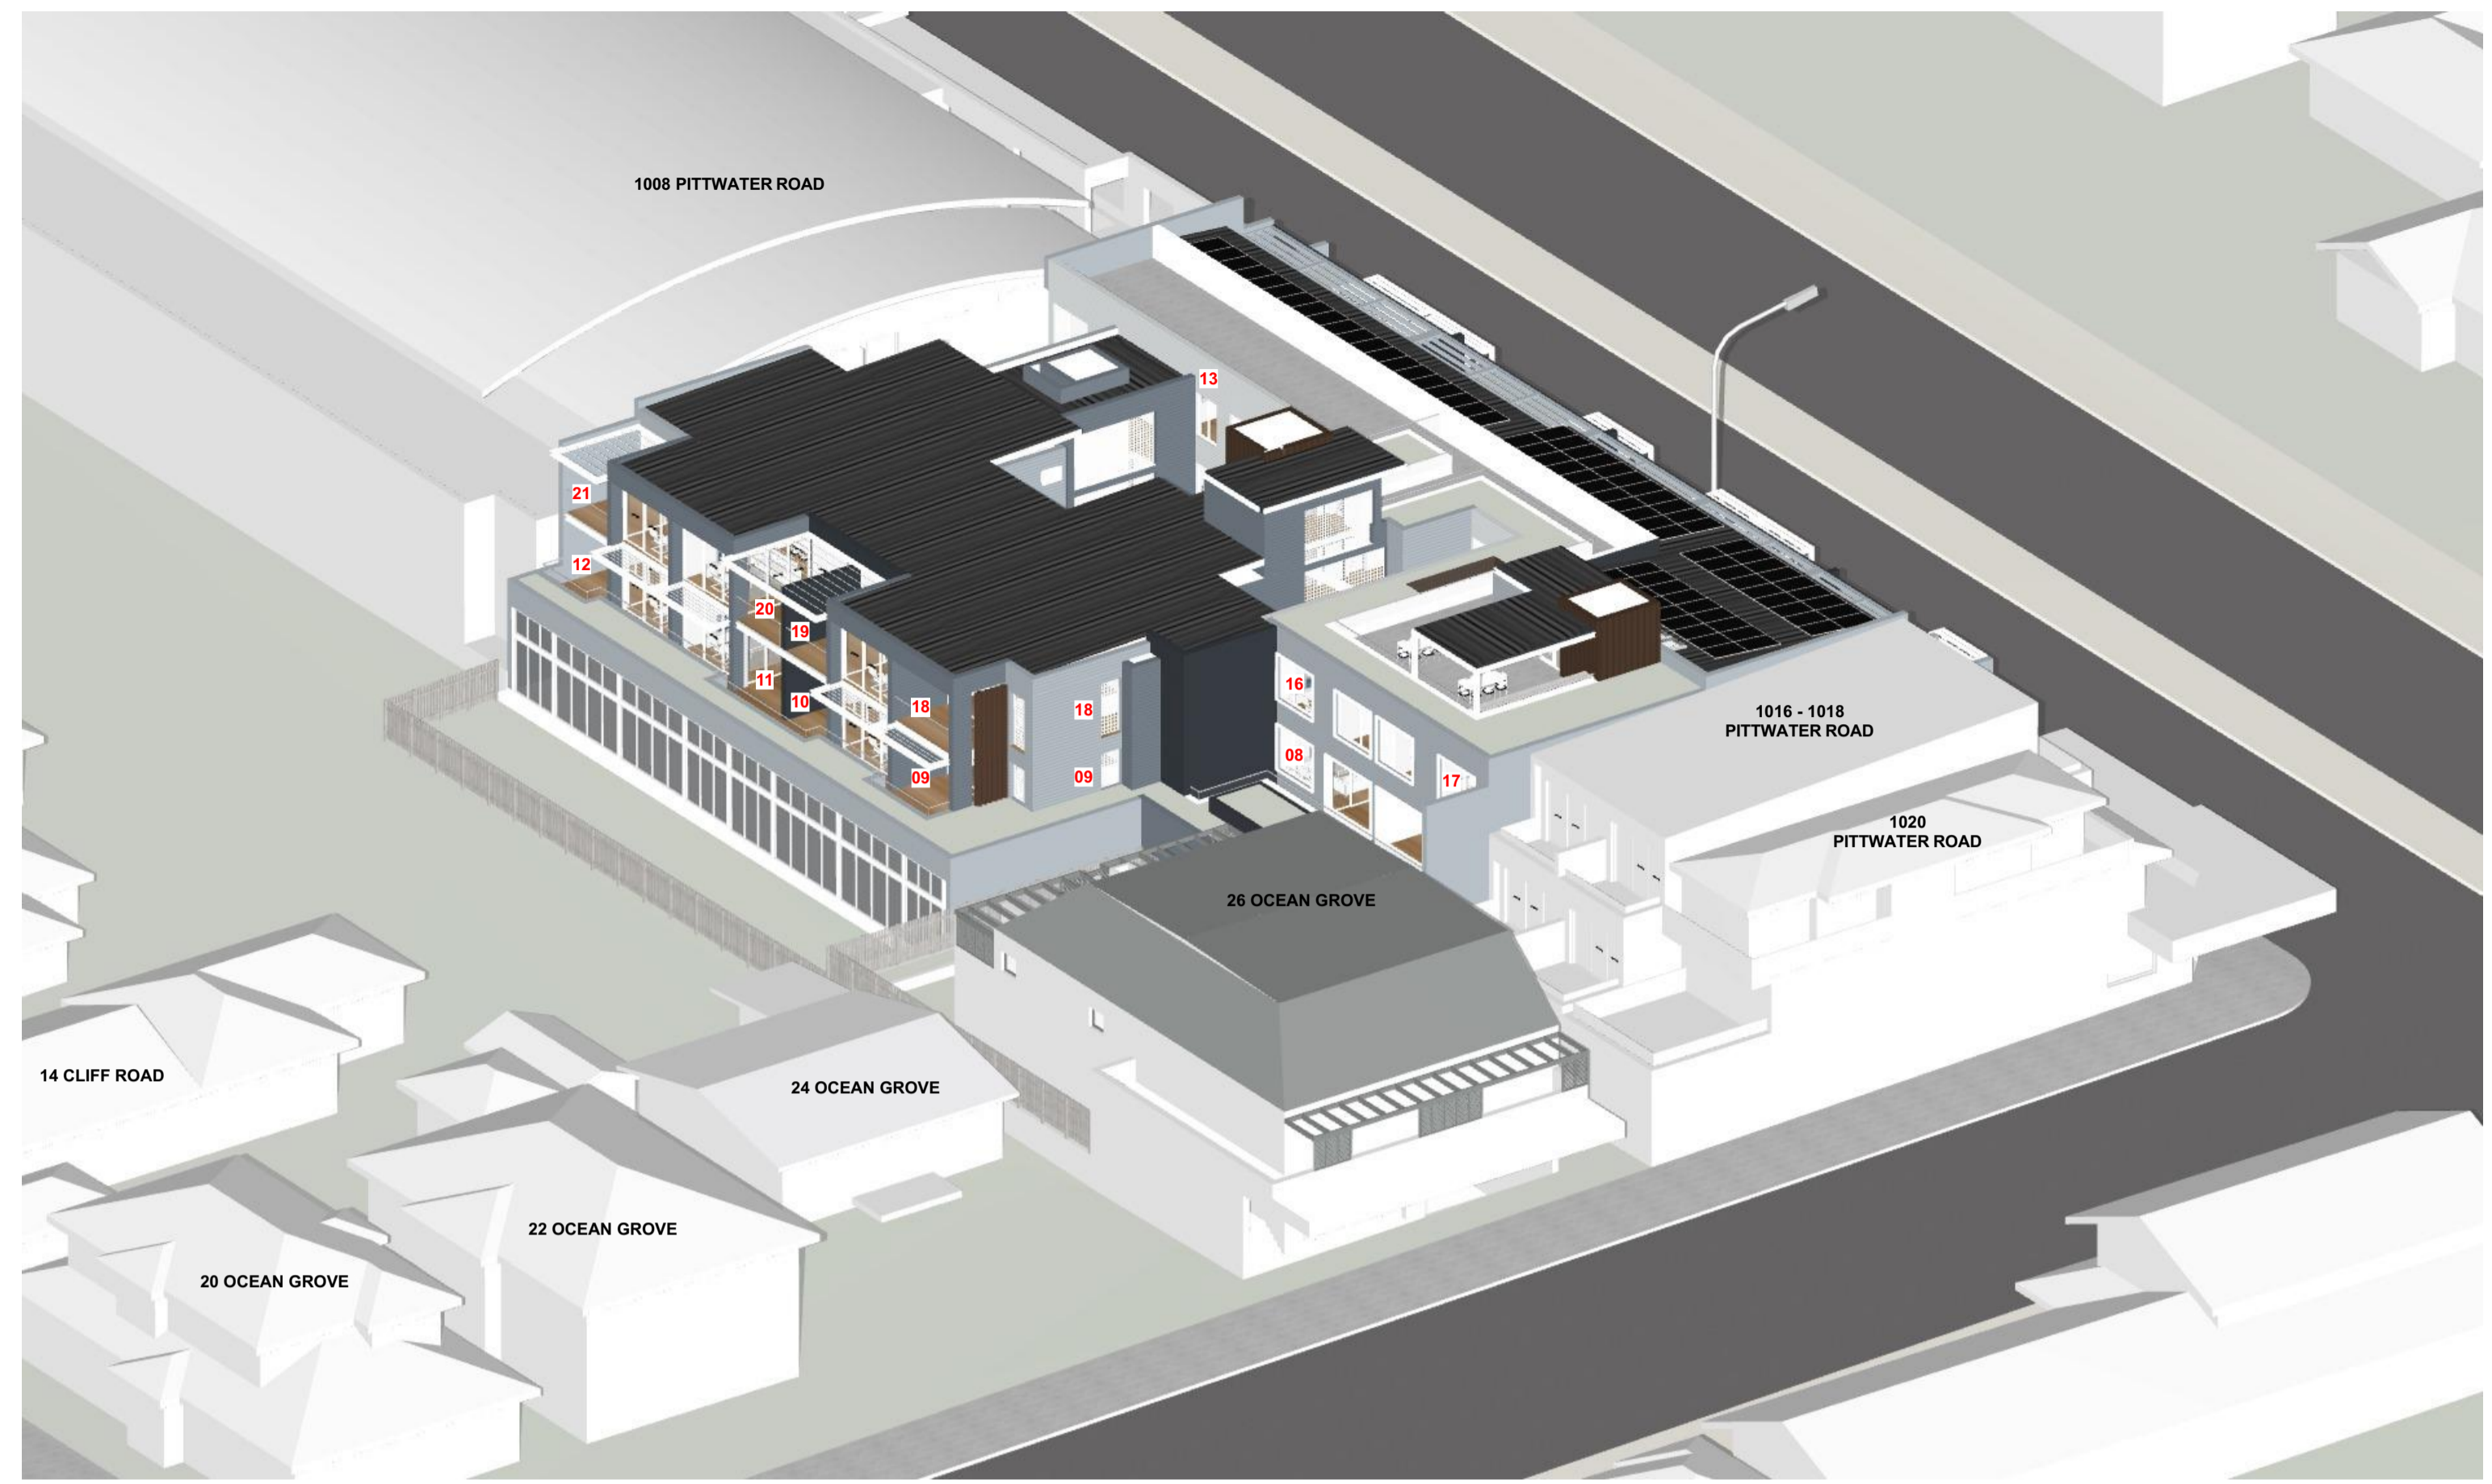

9 AM - 21 JUNE

10 AM - 21 JUNE

11 AM - 21 JUNE

Certification of View from the Sun Diagrams

I hereby certify that the view from the sun diagrams submitted with the proposal
a) are in accordance with the survey
b) indicate views from the sun at hourly intervals from 9 am to 3 pm on 21 June

Sean Gartner
(Registered Architect #6072 NSW)

12 NOON - 21 JUNE

1 PM - 21 JUNE

2 PM - 21 JUNE

Certification of View from the Sun Diagrams

I hereby certify that the view from the sun diagrams submitted with the proposal
a) are in accordance with the survey
b) indicate views from the sun at hourly intervals from 9 am to 3 pm on 21 June

Sean Gartner
(Registered Architect #6072 NSW)

3 PM - 21 JUNE

Certification of View from the Sun Diagrams

I hereby certify that the view from the sun diagrams submitted with the proposal
 a) are in accordance with the survey
 b) indicate views from the sun at hourly intervals from 9 am to 3 pm on 21 June