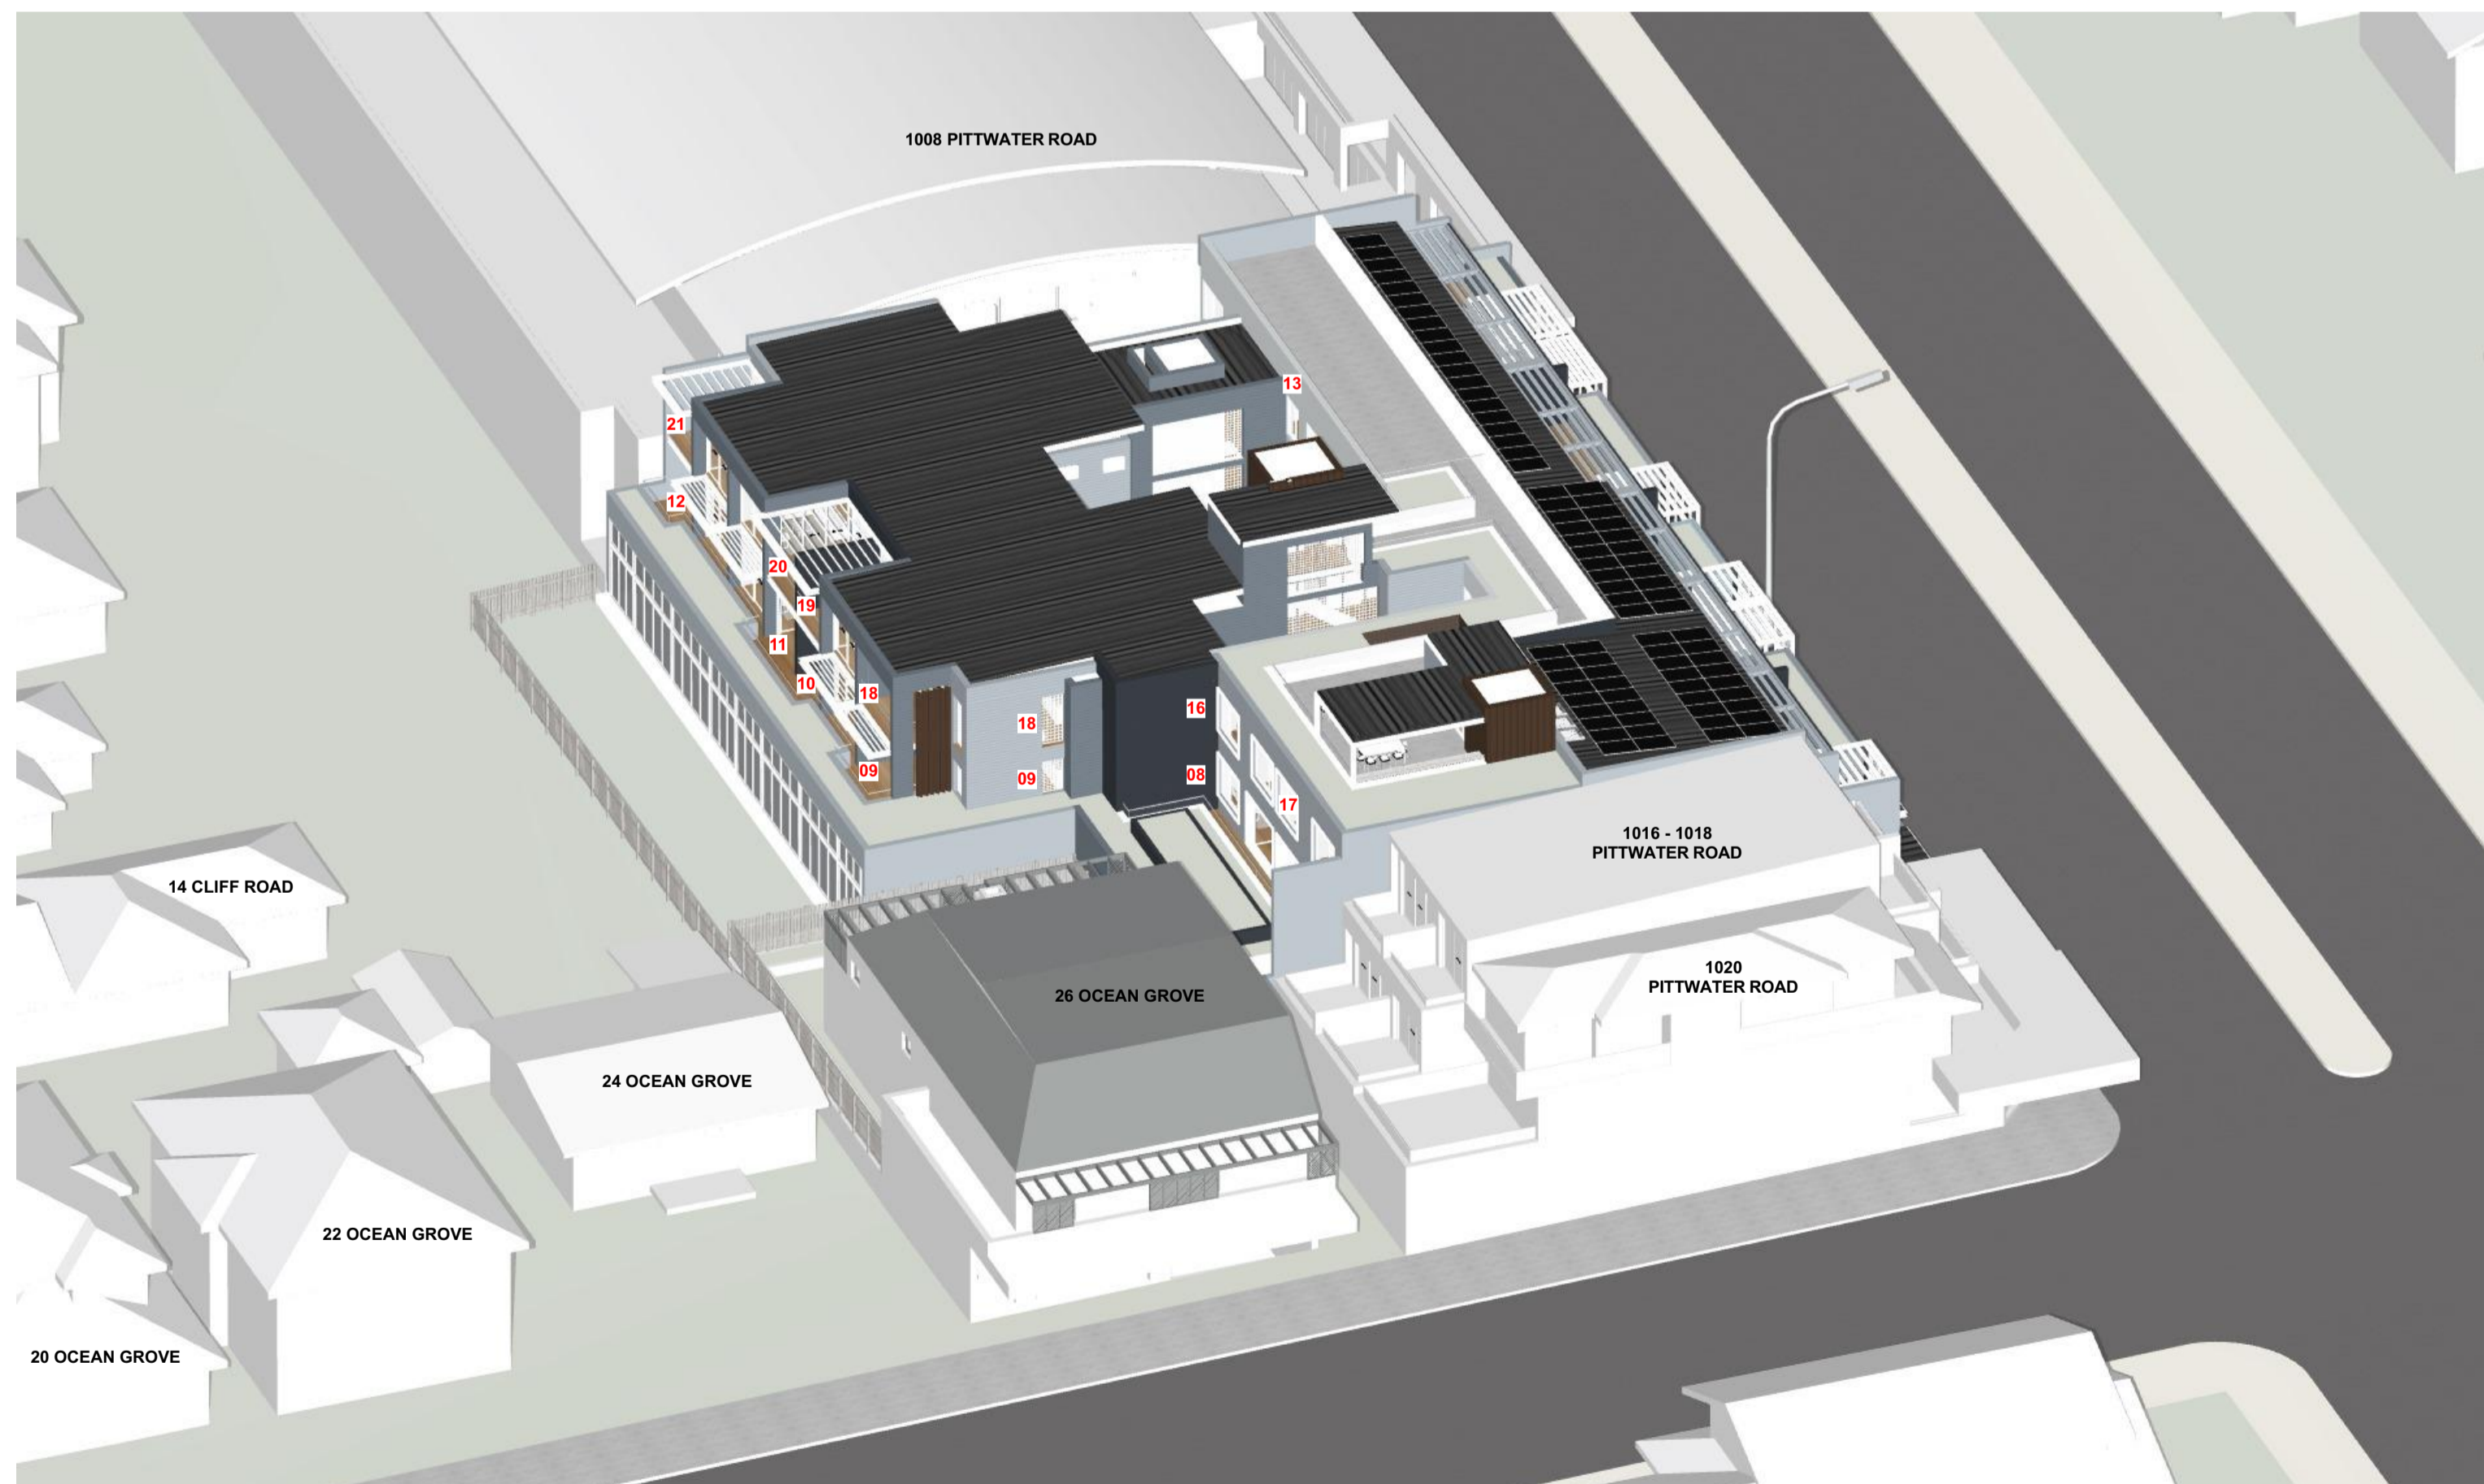

9 AM - 21 JUNE

10 AM - 21 JUNE

11 AM - 21 JUNE

Certification of View from the Sun Diagrams

I hereby certify that the view from the sun diagrams submitted with the proposal
a) are in accordance with the survey
b) indicate views from the sun at hourly intervals from 9 am to 3 pm on 21 June

Sean Gartner
(Registered Architect #6072 NSW)

12 NOON - 21 JUNE

1 PM - 21 JUNE

2 PM - 21 JUNE

Certification of View from the Sun Diagrams

I hereby certify that the view from the sun diagrams submitted with the proposal
a) are in accordance with the survey
b) indicate views from the sun at hourly intervals from 9 am to 3 pm on 21 June

Sean Gartner
(Registered Architect #6072 NSW)

3 PM - 21 JUNE

Certification of View from the Sun Diagrams

I hereby certify that the view from the sun diagrams submitted with the proposal
 a) are in accordance with the survey
 b) indicate views from the sun at hourly intervals from 9 am to 3 pm on 21 June