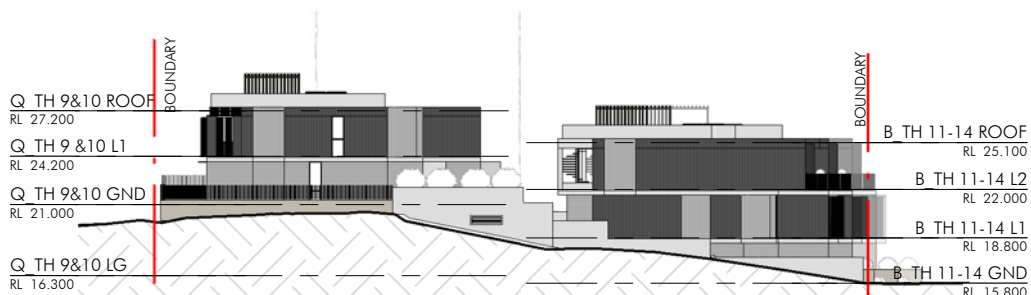

BEACONSFIELD STREET

North Elevation (Queens Parade)

1 : 500

South Elevation - (Beaconsfield St)

1 : 500

West Elevation

1 : 500

East Elevation

1 : 500