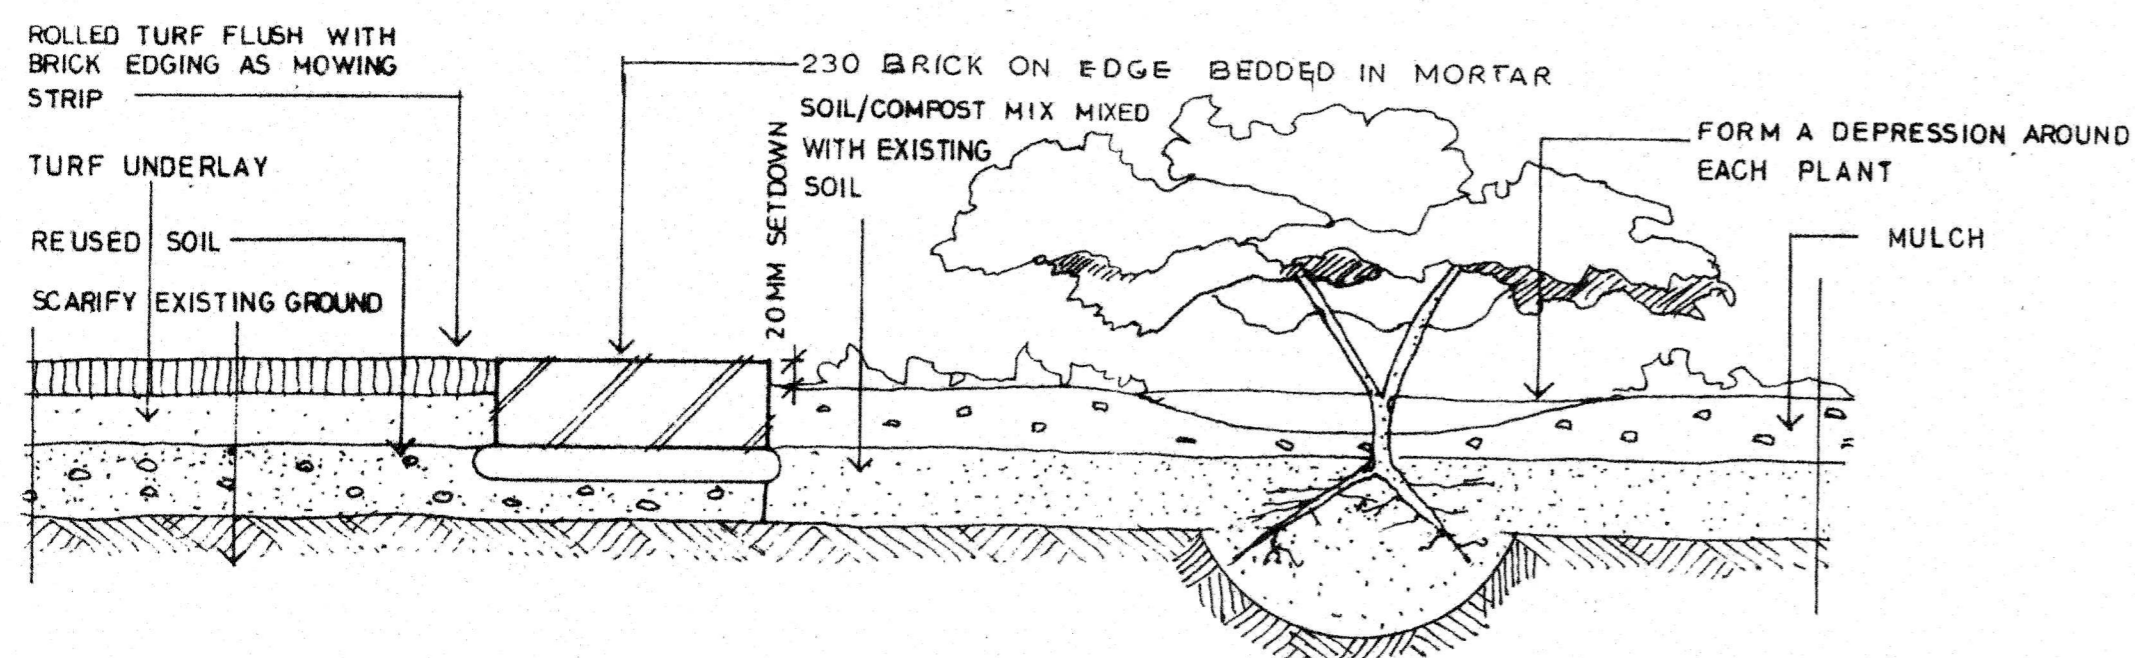

OCEAN STREET

LANDSCAPE PLAN.

TYPICAL PLANTING & STAKING DETAILS (NTS)

TYPICAL IN GROUND PLANTING DETAILS

LANDSCAPE KEY.

- NEW PLANT - MATURE SIZE SHOWN REFER TO PLANTING SCHEDULE FOR SPECIES SELECTION
- PINE BARK MULCH WITH MIXED GROUND COVERS PLANTED IN A RANDOM FASHION
- KIKUYU TURF WITH 230 BRICK ON EDGE ADJOINING PLANTERS
- SELECTED PAVERS

PLANTING SCHEDULE

KEY	BOTANICAL NAME	COMMON NAME	APPROX SPACINGS	MATURE HEIGHT	POT SIZE	STAKING	NO OFF	
SMALL TREE								
①	<i>banksia serrata</i>	red honeysuckle	4M	4M	4L	YES	11	
②	<i>ceratopetalum gummiferum</i>	nsw christmas bush	4M	4M	4L	YES	10	
LARGE SHRUB								
③	<i>callistemon linearis</i>	narrow leaved bottle brush	3M	3M	3L	YES	4	
④	<i>leptospermum scoparium</i>	roseum	2.5M	2.5M	3L	YES	14	
SMALL SHRUB								
⑤	<i>prostanthera ovalifolia</i>	oval leaf mint bush	2M	2M	3L	NO	50	
⑥	<i>westringa fruticosa</i>	coastal rosemary	1M	1M	2L	NO	11	
⑦	<i>violacea iriodes</i>	native iris	1M	1M	2L	NO	23	
⑧	<i>eriostemon myoporoides</i>	long leaved wax flower	1M	1M	2L	NO	12	
GROUND COVERS & CLIMBERS								
	<i>hybberia obtusifolia</i>	showy guinea flower	-	-	1L		25	
	<i>leptospermum flavescens</i>	pacific beauty	-	-	1L		25	
	<i>trachelospermum jasminoides</i>	star jasmin	-	-	1L		25	
							TOTAL	210