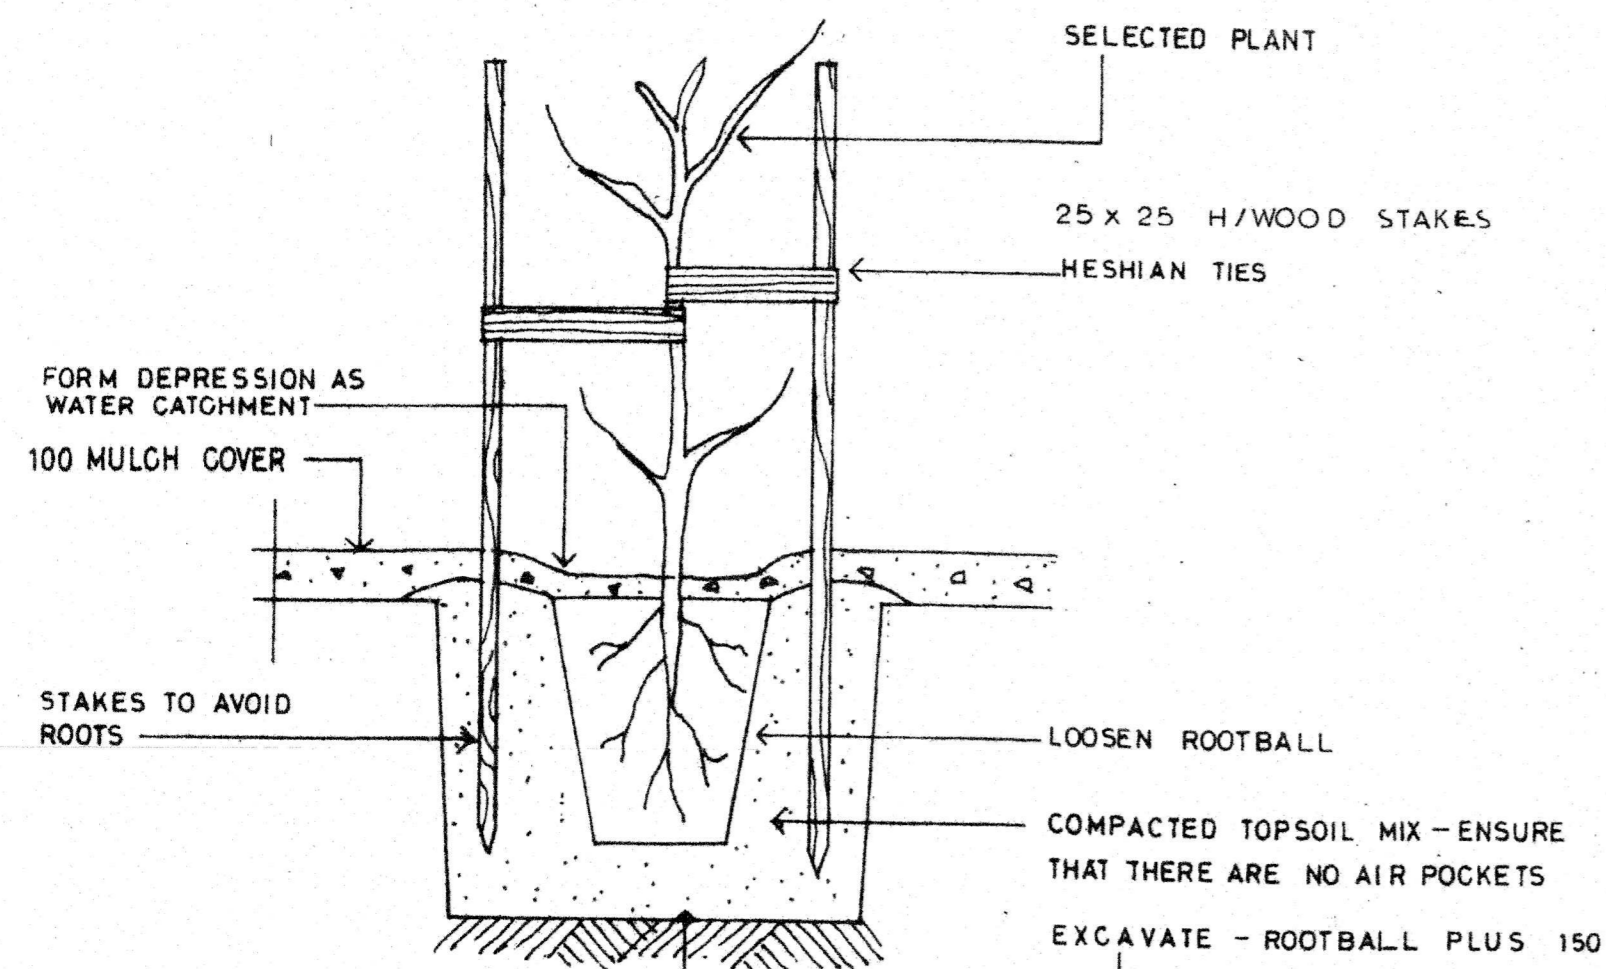

OCEAN STREET

LANDSCAPE PLAN.

TYPICAL PLANTING & STAKING DETAILS (NTS)

TYPICAL IN GROUND PLANTING DETAILS

LANDSCAPE KEY.

- NEW PLANT - MATURE SIZE SHOWN REFER TO PLANTING SCHEDULE FOR SPECIES SELECTION
- PINE BARK MULCH WITH MIXED GROUND COVERS PLANTED IN A RANDOM FASHION
- KIKUYU TURF WITH 230 BRICK ON EDGE ADJOINING PLANTERS
- SELECTED PAVERS

PLANTING SCHEDULE

KEY	BOTANICAL NAME	COMMON NAME	APPROX SPACINGS	MATURE HEIGHT	POT SIZE	STAKING	NO OFF	
SMALL TREE								
①	<i>banksia serrata</i>	red honeysuckle	4M	4M	4L	YES	11	
②	<i>ceratopetalum gummiferum</i>	nsw christmas bush	4M	4M	4L	YES	10	
LARGE SHRUB								
③	<i>callistemon linearis</i>	narrow leaved bottle brush	3M	3M	3L	YES	4	
④	<i>leptospermum scoparium</i>	roseum	2.5M	2.5M	3L	YES	14	
SMALL SHRUB								
⑤	<i>prostanthera ovalifolia</i>	oval leaf mint bush	2M	2M	3L	NO	50	
⑥	<i>westringa fruticosa</i>	coastal rosemary	1M	1M	2L	NO	11	
⑦	<i>violacea iriodes</i>	native iris	1M	1M	2L	NO	23	
⑧	<i>eriostemon myoporoides</i>	long leaved wax flower	1M	1M	2L	NO	12	
GROUND COVERS & CLIMBERS								
	<i>hybberia obtusifolia</i>	showy guinea flower	-	-	1L		25	
	<i>leptospermum flavescens</i>	pacific beauty	-	-	1L		25	
	<i>trachelospermum jasminoides</i>	star jasmin	-	-	1L		25	
							TOTAL	210