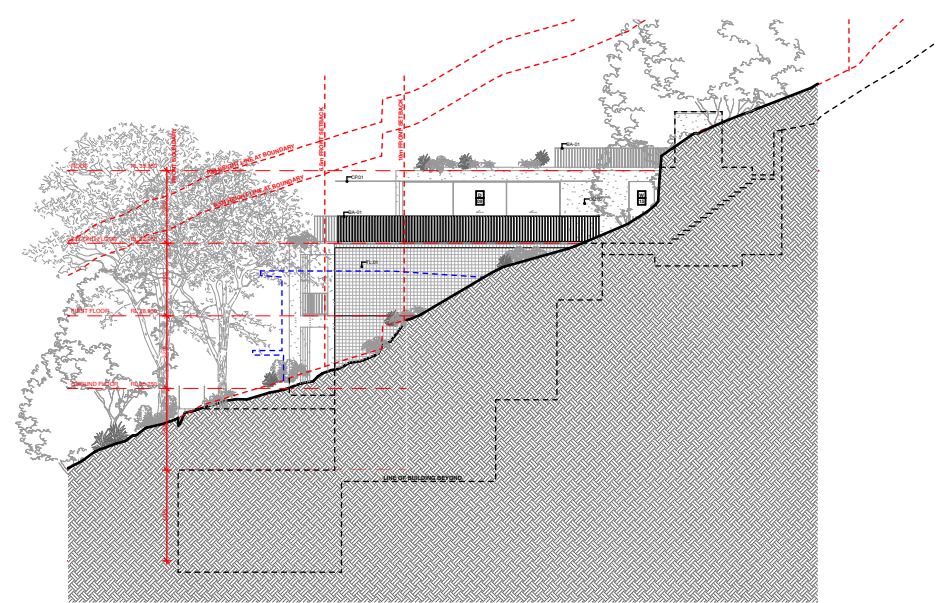

EAST ELEVATION

NORTH ELEVATION

SOUTH ELEVATION

WEST ELEVATION

NOTE: THESE DRAWINGS ARE NOT FOR CONSTRUCTION. FOR DA APPROVAL ONLY
 NOTE: DO NOT SCALE OFF THIS DRAWING
 NOTE: ALL WORKS TO BE IN ACCORDANCE WITH THE N.C.C. 2022
 NOTE: ALL WORKS TO BE IN ACCORDANCE WITH THE RELEVANT AUSTRALIAN STANDARDS
 NOTE: ALL WORKS TO BE IN ACCORDANCE WITH THE BASIX REQUIREMENTS

NOTIFICATION PLAN ONLY - NOT TO SCALE

1164 BARRENJOEY ROAD, PALM BEACH NSW 2108

NEW RESIDENTIAL DWELLING INCLUDING SWIMMING POOL AND ASSOCIATED LANDSCAPING