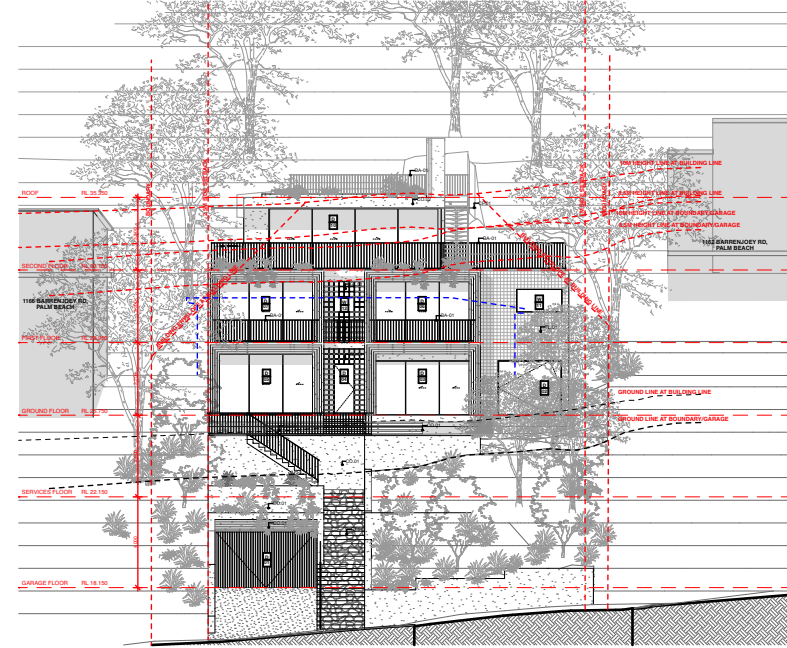

EAST ELEVATION

NORTH ELEVATION

SOUTH ELEVATION

WEST ELEVATION

NOTE: THESE DRAWINGS ARE NOT FOR CONSTRUCTION. FOR DA APPROVAL ONLY
 NOTE: DO NOT SCALE OFF THIS DRAWING
 NOTE: ALL WORKS TO BE IN ACCORDANCE WITH THE N.C.C. 2022
 NOTE: ALL WORKS TO BE IN ACCORDANCE WITH THE RELEVANT AUSTRALIAN STANDARDS
 NOTE: ALL WORKS TO BE IN ACCORDANCE WITH THE BASIX REQUIREMENTS

NOTIFICATION PLAN ONLY - NOT TO SCALE

1164 BARRENJOEY ROAD, PALM BEACH NSW 2108

NEW RESIDENTIAL DWELLING INCLUDING SWIMMING POOL AND ASSOCIATED LANDSCAPING