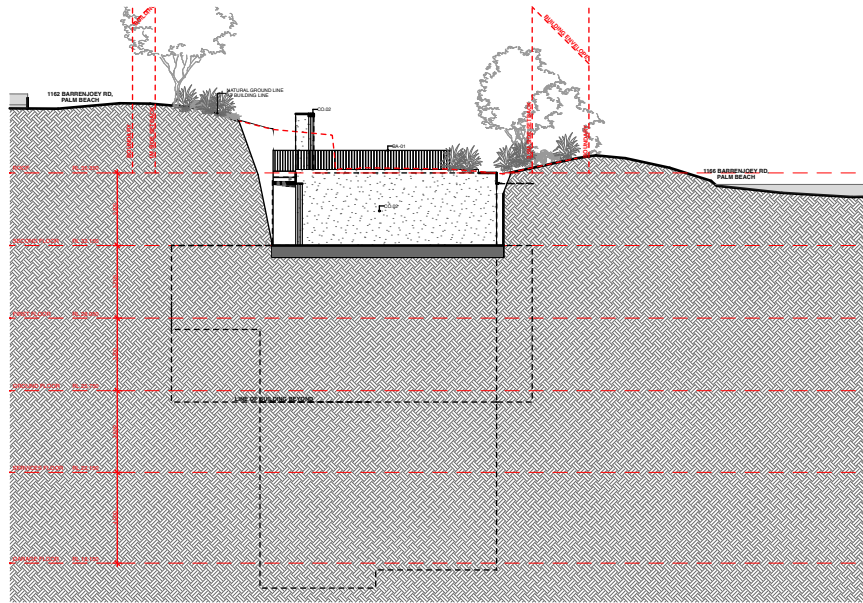

EAST ELEVATION

NORTH ELEVATION

SOUTH ELEVATION

WEST ELEVATION

NOTE: THESE DRAWINGS ARE NOT FOR CONSTRUCTION. FOR DA APPROVAL ONLY
 NOTE: DO NOT SCALE OFF THIS DRAWING
 NOTE: ALL WORKS TO BE IN ACCORDANCE WITH THE N.C.C. 2022
 NOTE: ALL WORKS TO BE IN ACCORDANCE WITH THE RELEVANT AUSTRALIAN STANDARDS
 NOTE: ALL WORKS TO BE IN ACCORDANCE WITH THE BASIX REQUIREMENTS

NOTIFICATION PLAN ONLY - NOT TO SCALE

1164 BARRENJOEY ROAD, PALM BEACH NSW 2108

NEW RESIDENTIAL DWELLING INCLUDING SWIMMING POOL AND ASSOCIATED LANDSCAPING