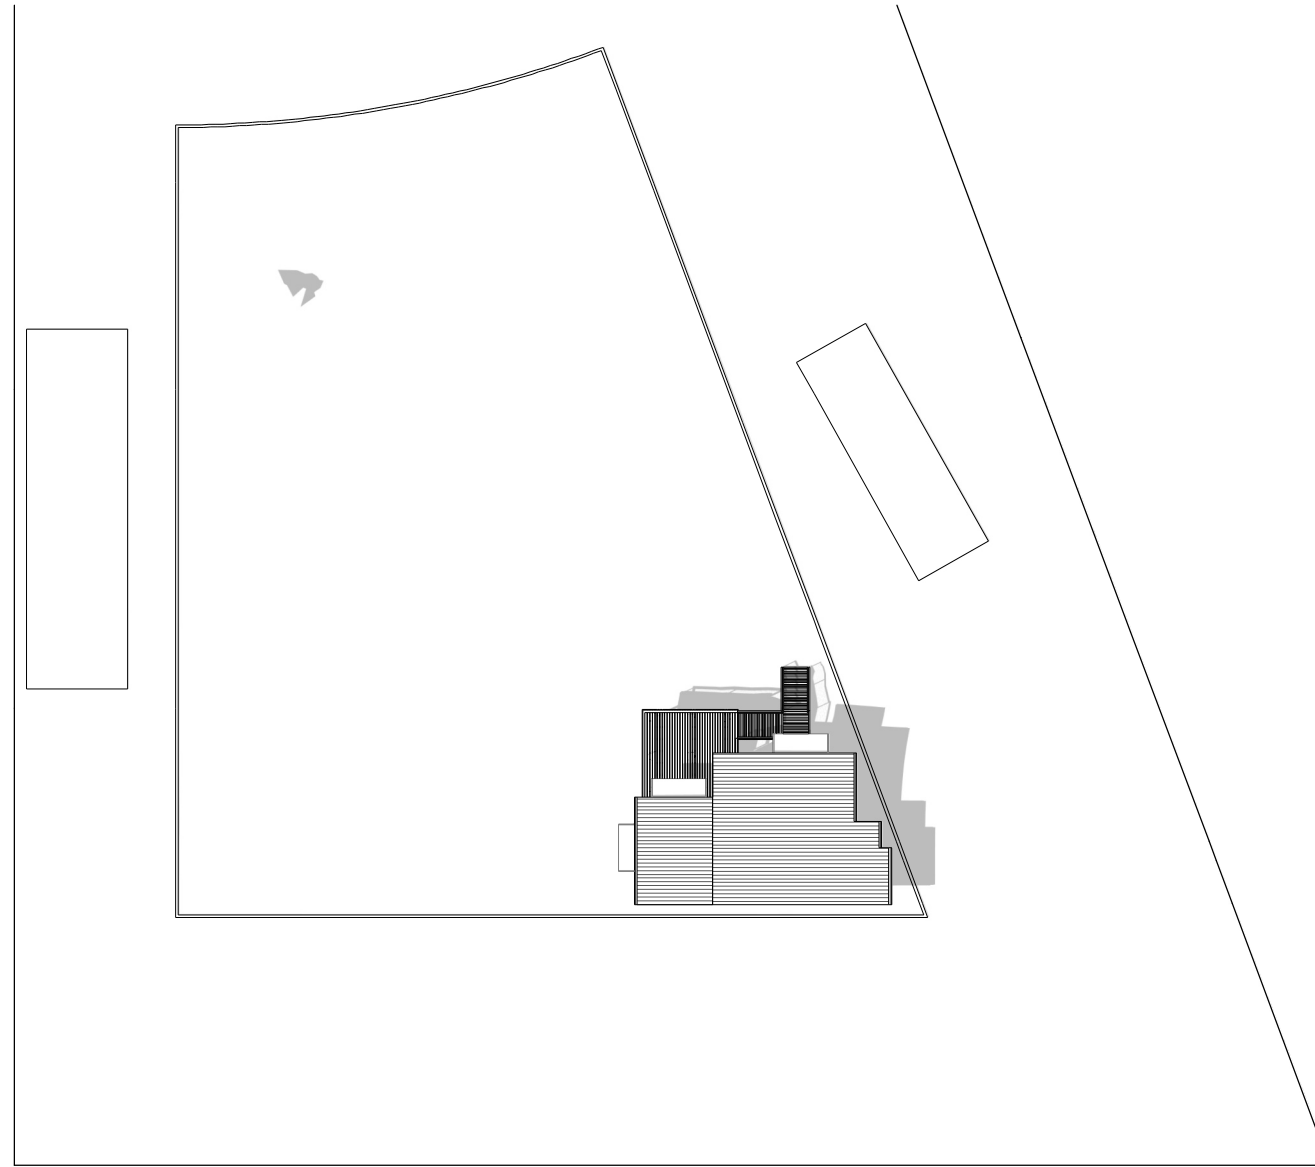

SHEET TITLE:
Shadow Diagrams
(4/5)

PROJECT DESCRIPTION:
Studio Design at
19 Yallumba Close
Forestville, NSW
LOT:53 DP: 221367

DRAWINGS PROVIDED BY:
Mark Marsden
BE (MIEAust.)

DATE:

10.05.2024

SCALE:

SHEET:

4