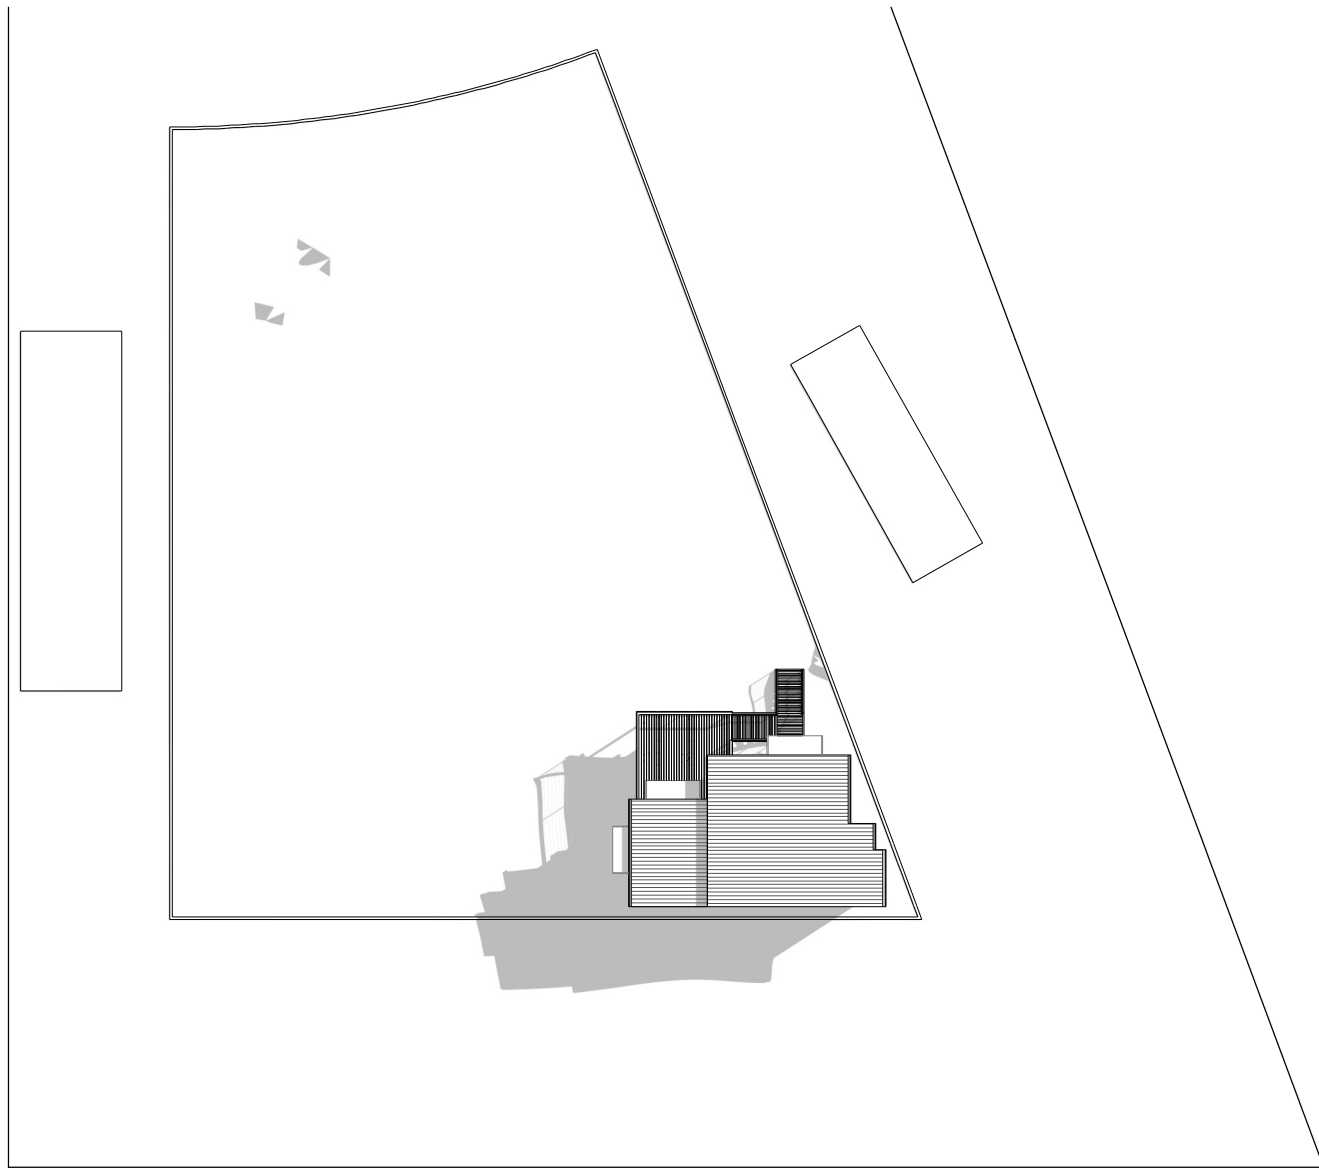

21 Dec 09:00 AM