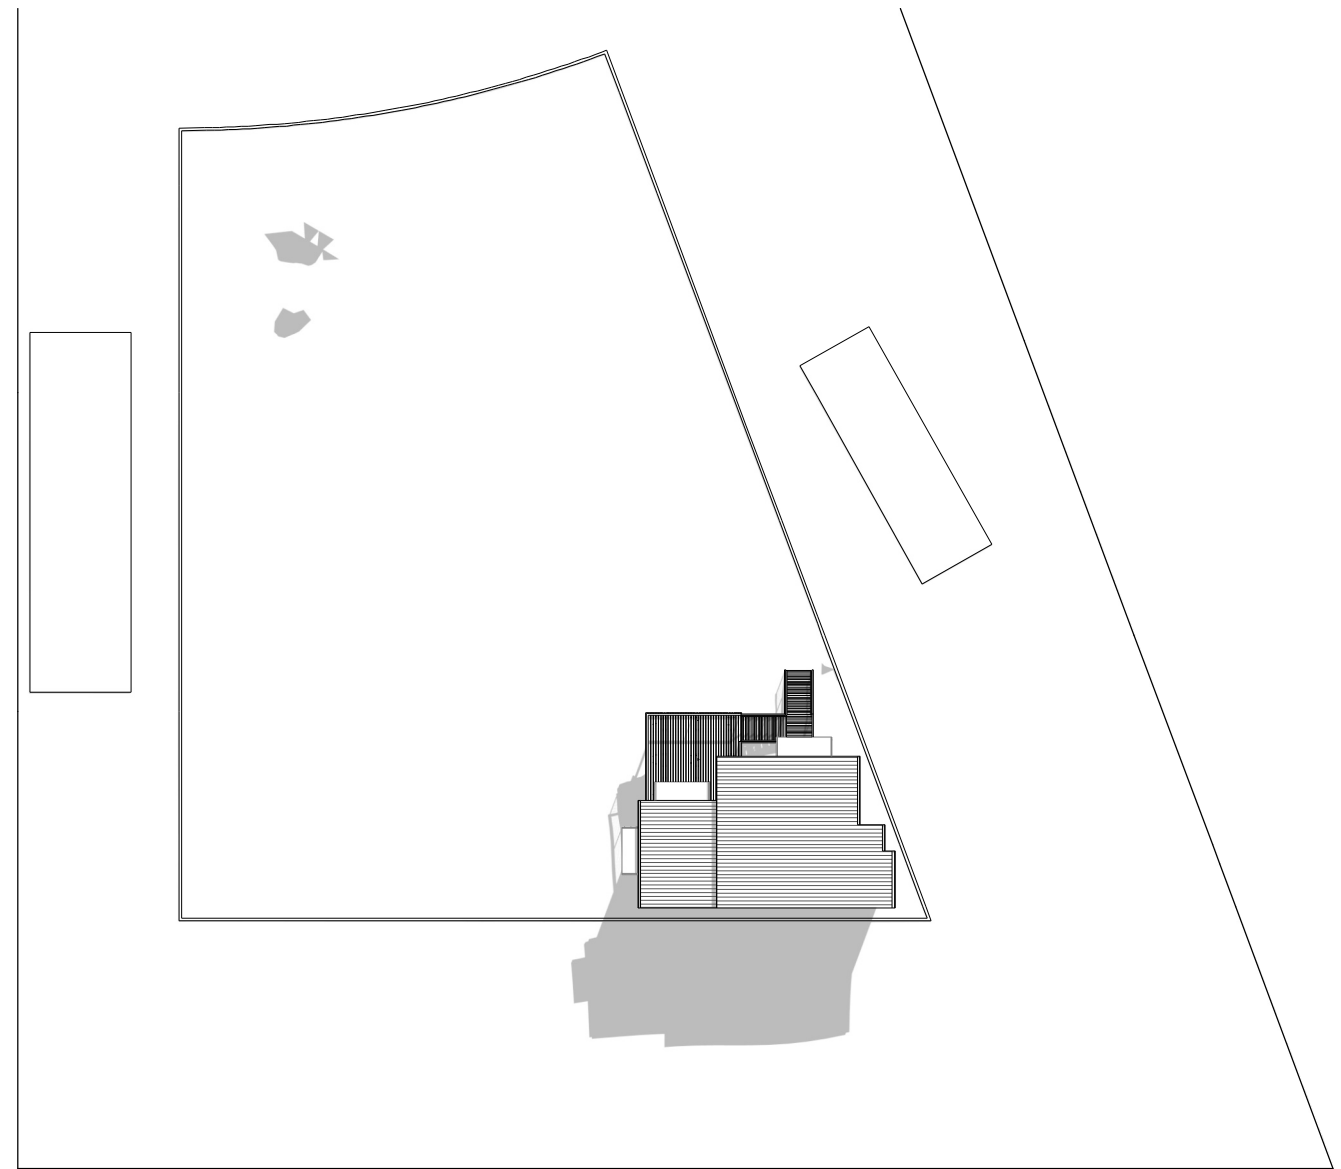

DRAWINGS PROVIDED BY:
 Mark Marsden
 BE (MIEAust.)

DATE:
 10.05.2024

SCALE:

SHEET:
1

21 June 03:00 PM

21 Sept 09:00 AM

REVISION TABLE	
NUMBER	DATE

SHEET TITLE:
Shadow Diagrams
(2/5)