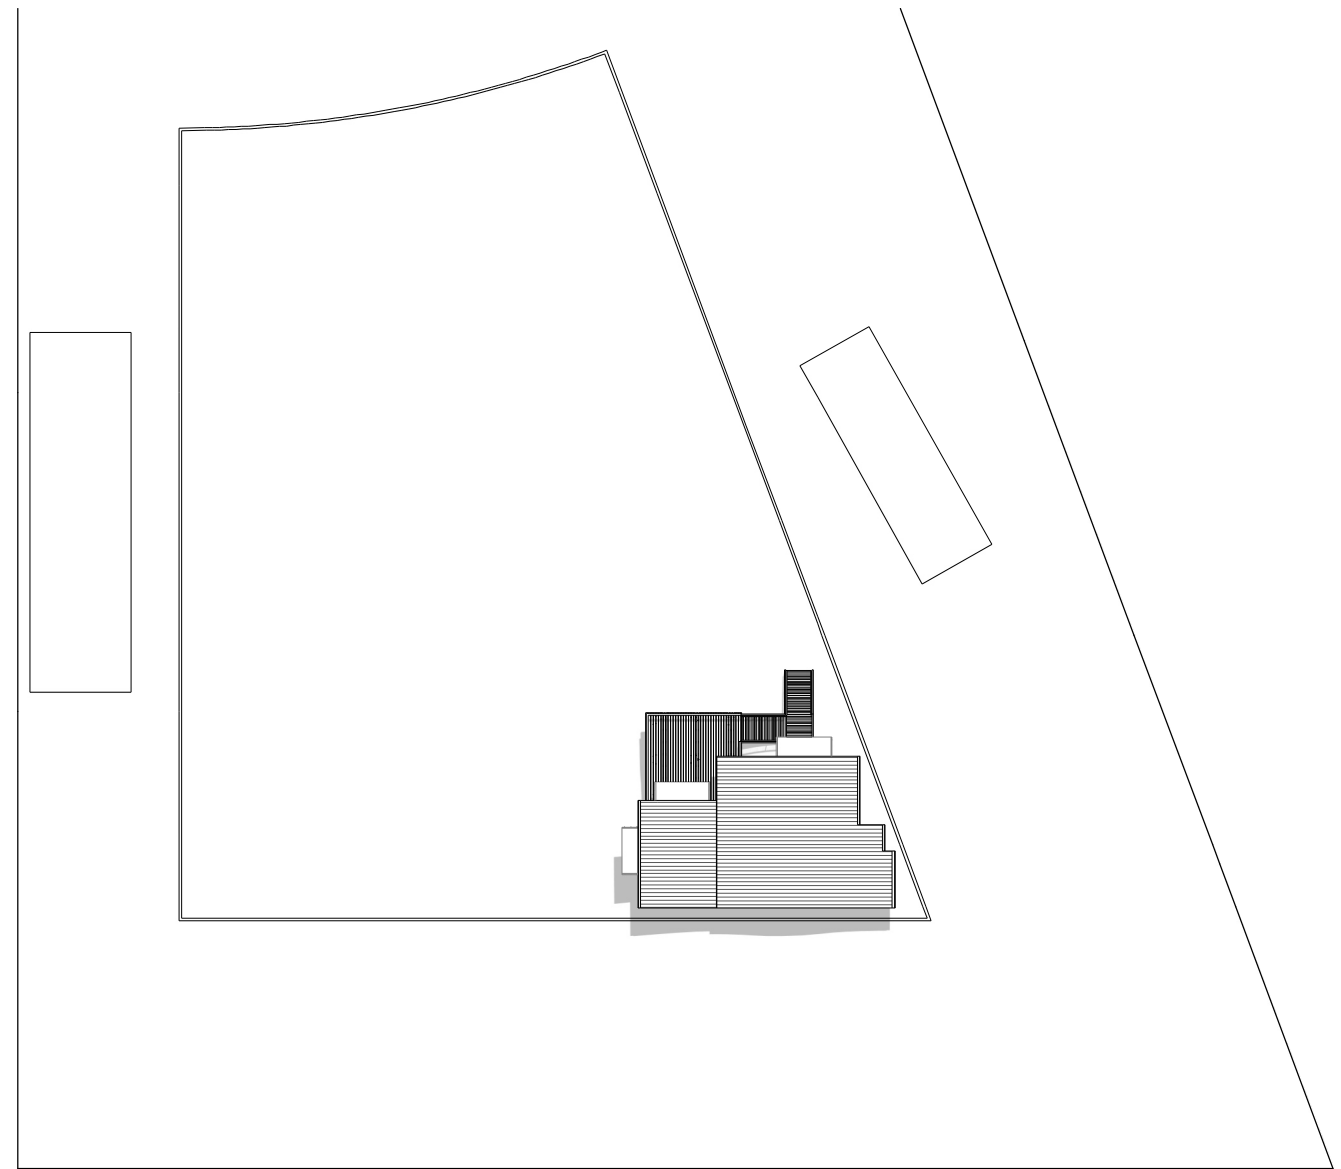

21 Dec 12:00 PM

NUMBER	DATE	REVISION TABLE	REVISOR	DESCRIPTION

SHEET TITLE:
Shadow Diagrams
(4/5)

PROJECT DESCRIPTION:
Studio Design at
19 Yallumba Close
Forestville, NSW
LOT:53 DP: 221367

DRAWINGS PROVIDED BY:
Mark Marsden
BE (MIEAust.)

DATE:

10.05.2024

SCALE:

SHEET:

4