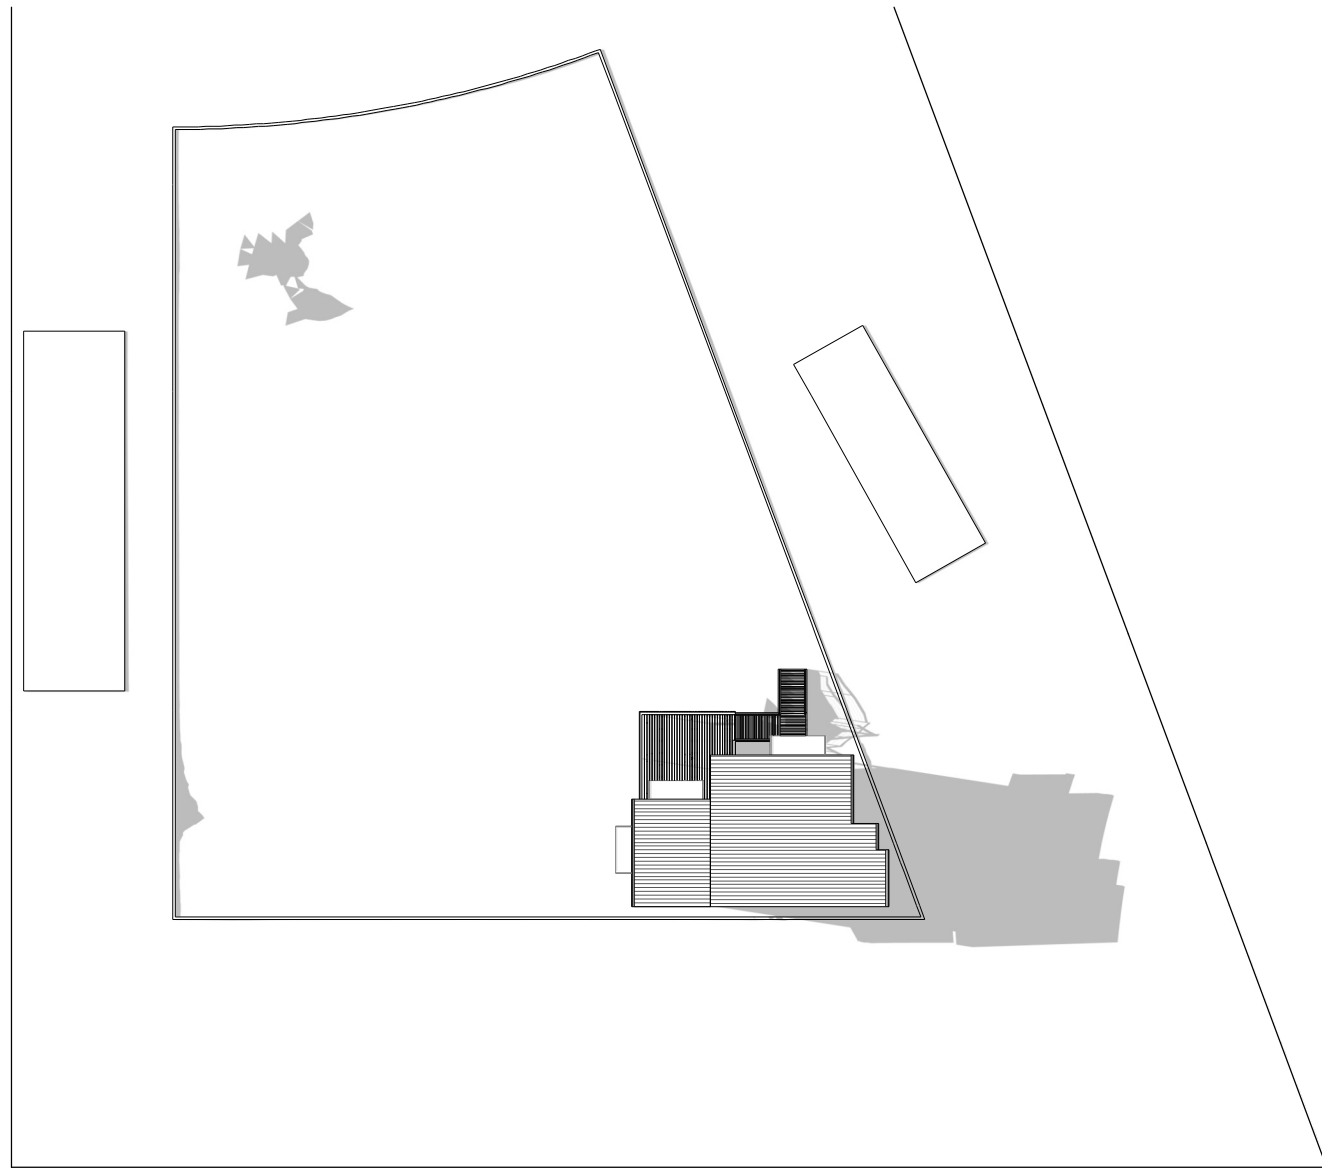

21 June 09:00 AM

21 June 12:00 PM

NUMBER	DATE	REVISION TABLE	REVISOR	DESCRIPTION

SHEET TITLE:
Shadow Diagrams
(1/5)

PROJECT DESCRIPTION:
 Studio Design at
 19 Yallumba Close
 Forestville, NSW
 LOT:53 DP: 221367

DRAWINGS PROVIDED BY:
 Mark Marsden
 BE (MIEAust.)

DATE:
 10.05.2024

SCALE:

SHEET:
1

21 June 03:00 PM

21 Sept 09:00 AM

REVISION TABLE	
NUMBER	DATE

SHEET TITLE:
Shadow Diagrams
(2/5)