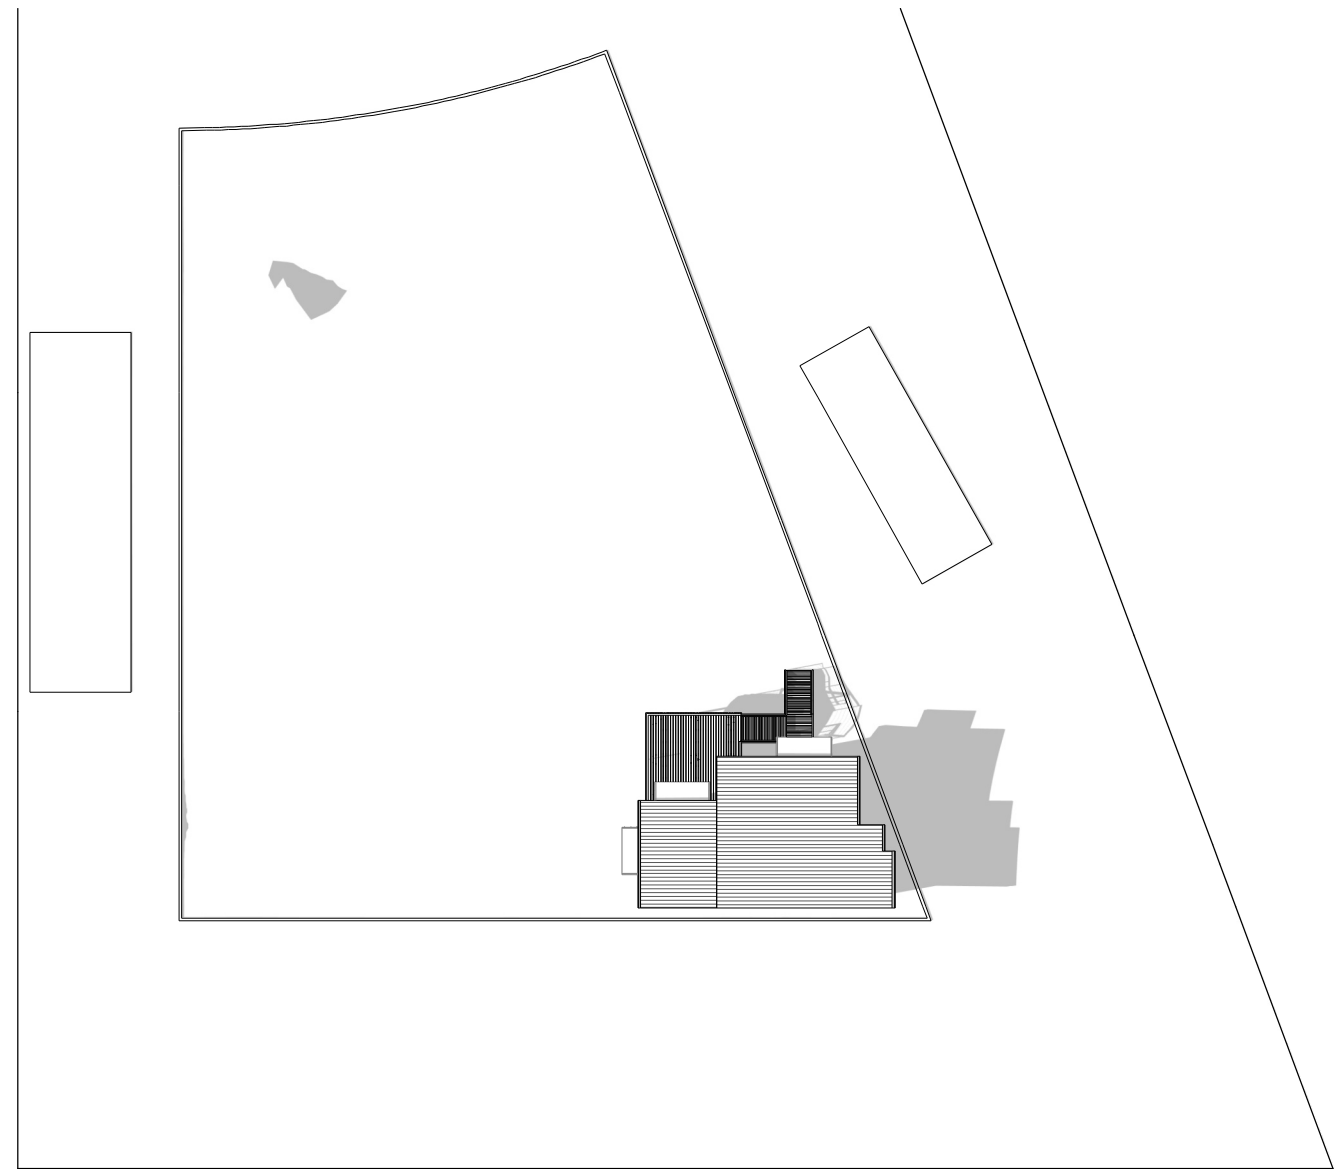

PROJECT DESCRIPTION:
 Studio Design at
 19 Yallumba Close
 Forestville, NSW
 LOT:53 DP: 221367

DRAWINGS PROVIDED BY:
 Mark Marsden
 BE (MIEAust.)

DATE:

10.05.2024

SCALE:

SHEET:

2

21 Sept 12:00 PM