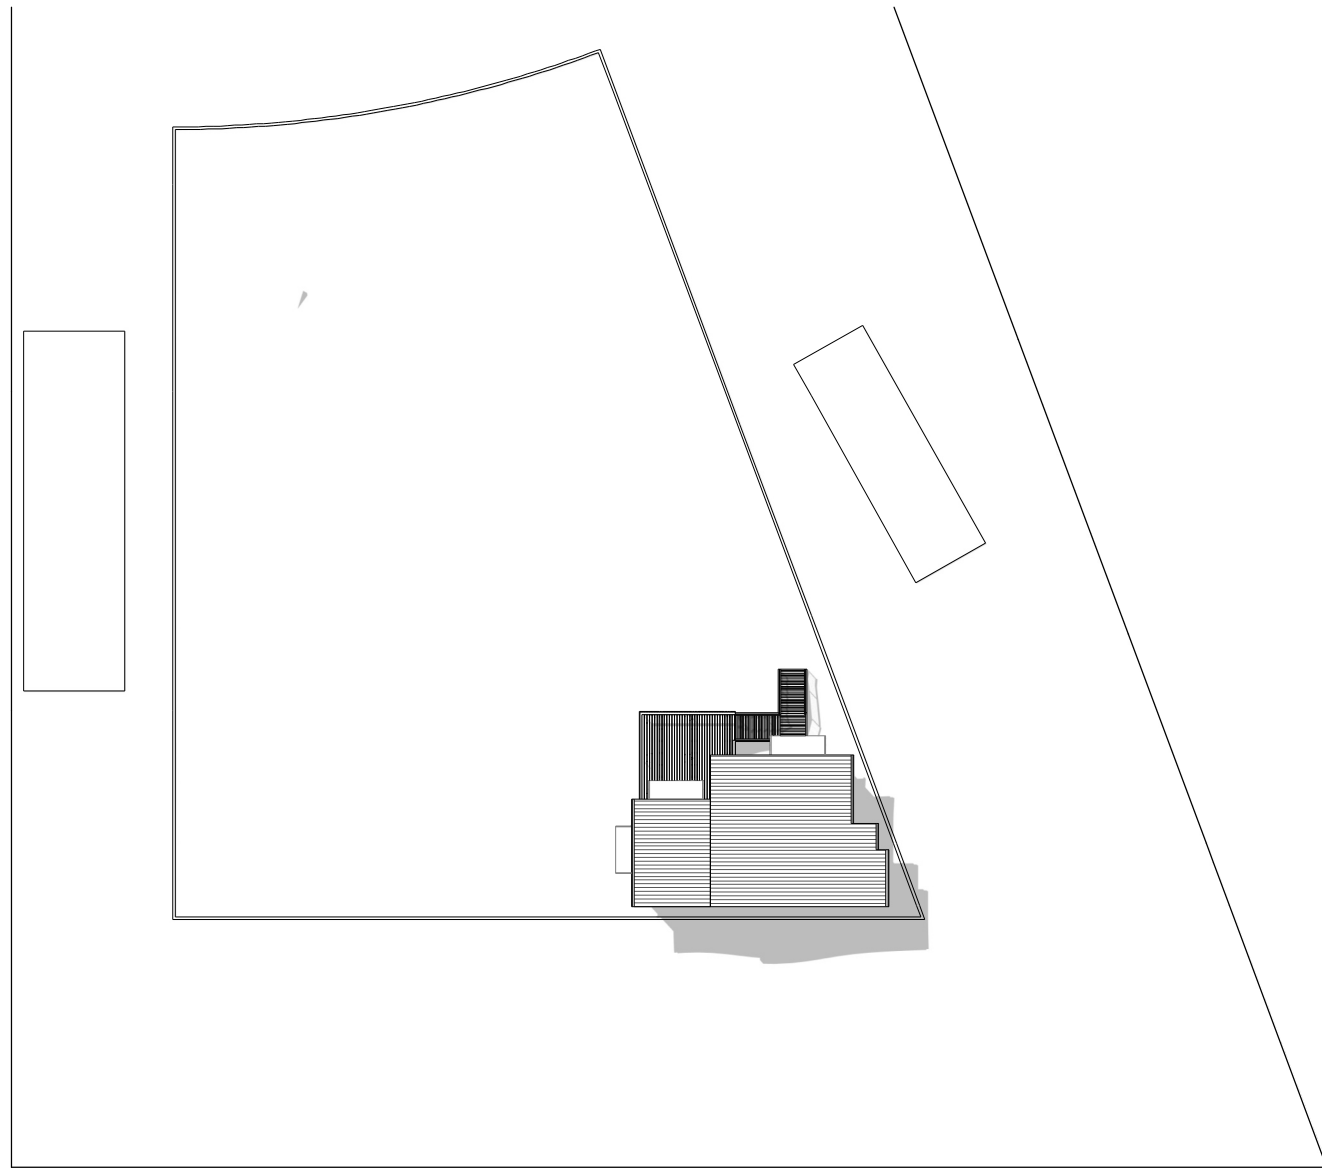

PROJECT DESCRIPTION:
 Studio Design at
 19 Yallumba Close
 Forestville, NSW
 LOT:53 DP: 221367

DRAWINGS PROVIDED BY:
 Mark Marsden
 BE (MIEAust.)

DATE:

10.05.2024

SCALE:

SHEET:

2

21 Sept 12:00 PM