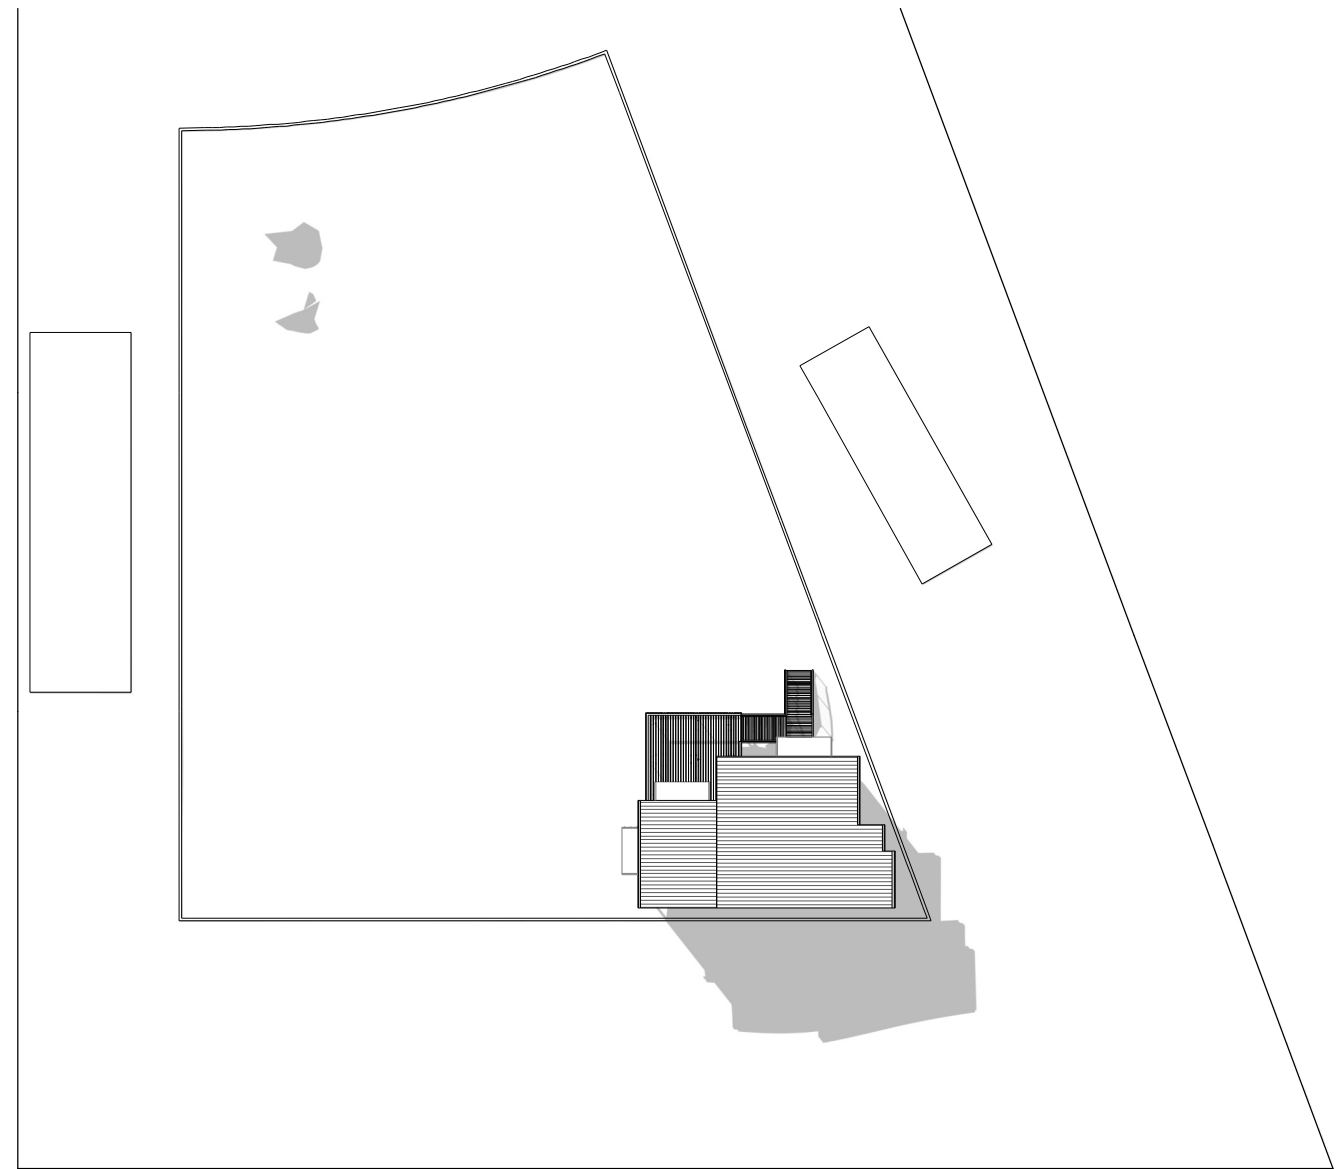

21 June 09:00 AM

21 June 12:00 PM

NUMBER	DATE	REVISION TABLE	REVISOR	DESCRIPTION

SHEET TITLE:
Shadow Diagrams
(1/5)

PROJECT DESCRIPTION:
 Studio Design at
 19 Yallumba Close
 Forestville, NSW
 LOT:53 DP: 221367

DRAWINGS PROVIDED BY:
 Mark Marsden
 BE (MIEAust.)

DATE:
 10.05.2024

SCALE:

SHEET:
1

21 June 03:00 PM

21 Sept 09:00 AM

REVISION TABLE	
NUMBER	DATE

SHEET TITLE:
Shadow Diagrams
(2/5)