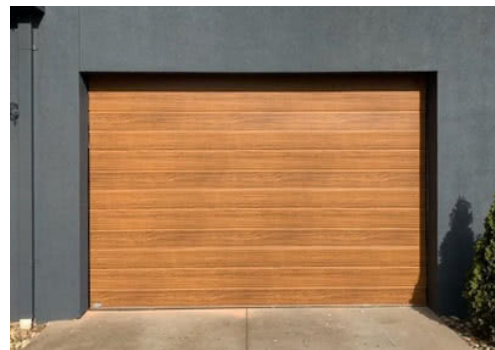

**SCHEDULE OF**  
**MATERIALS & FINISHES**

**87 STARKEY STREET, KILLARNEY HEIGHTS**

Garage Door, Cladding, Privacy Screen & Colorbond roofing  
Colorbond "Paperbark"

Windows and Doors

Fascia, gutters & downpipes  
Colorbond "Dover White"

Alternate Garage Door  
Timber Look-a-like