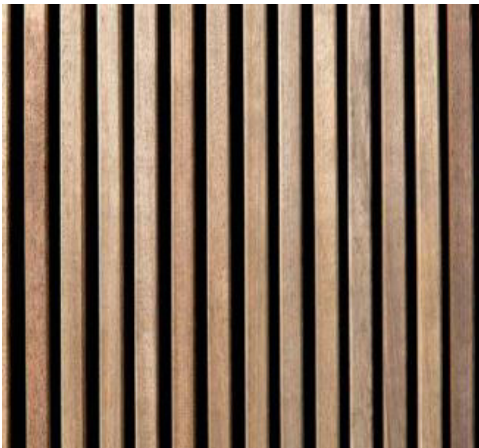

Finishes for Addition to 77 Myola Road Newport

Windows & door frames

Location: Windows & doors throughout
Finish: Anodised black

White Batton Screens

Location: West/north facade screening
Finish: Painted - Dulux- Natural white
Sizing: 35mm x 70mm

White Render

Location: First Floor walls throughout
Finish: Stucco white render - Dulux -
Natural White or similar

Freeform stone cladding

Location: Ground Floor walls & retaining walls
Finish: Newport cream/orange hues -
Sourced from site where possible

Natural Timber Batten Cladding

Location: Ground Floor: curved retaining wall
Entry/pivot door
Finish: Spotted gum - natural

White Timber Batton Garage Doors

Location: First Floor Garage Doors
Finish: Painted - Dulux- Natural white
Or similar.

Clip Lock Roofing

Location: First Floor roof connection
Finish: Colourbond: Monument
Klip-Lock roofing

Colourbond corrugated roofing

Location: Gable roofs throughout
Finish: Colourbond: Shale Grey