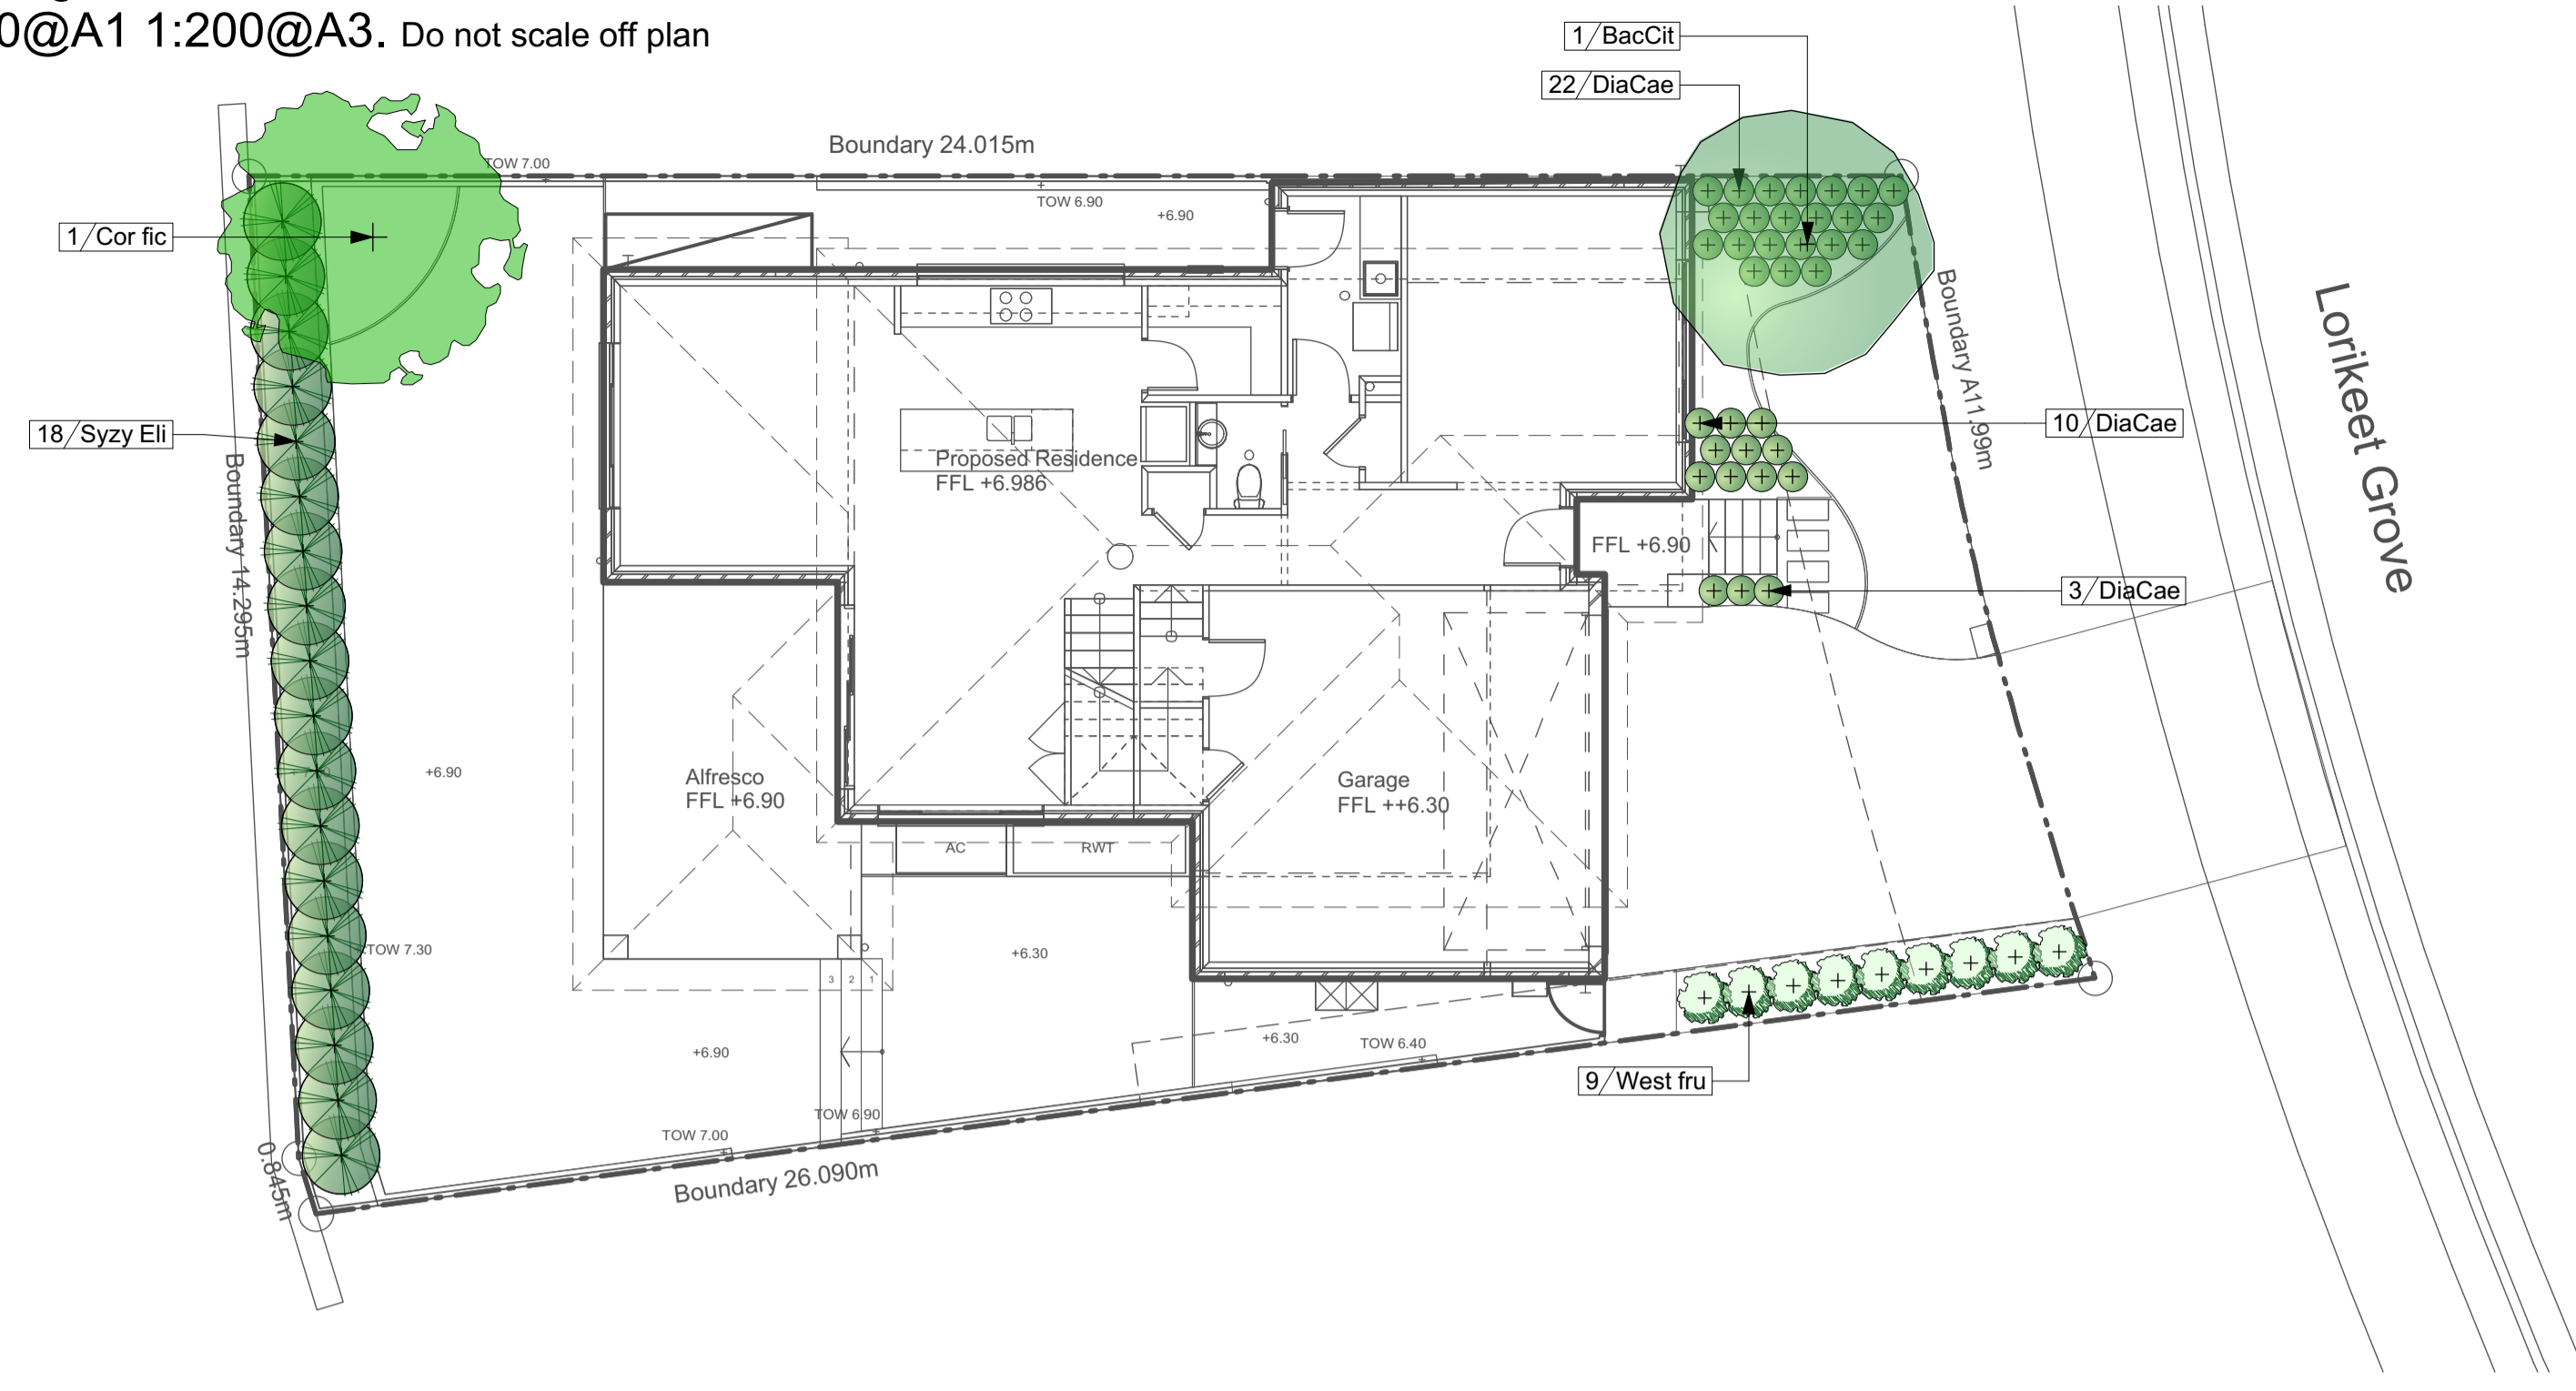

Planting Plan
1:100@A1 1:200@A3. Do not scale off plan