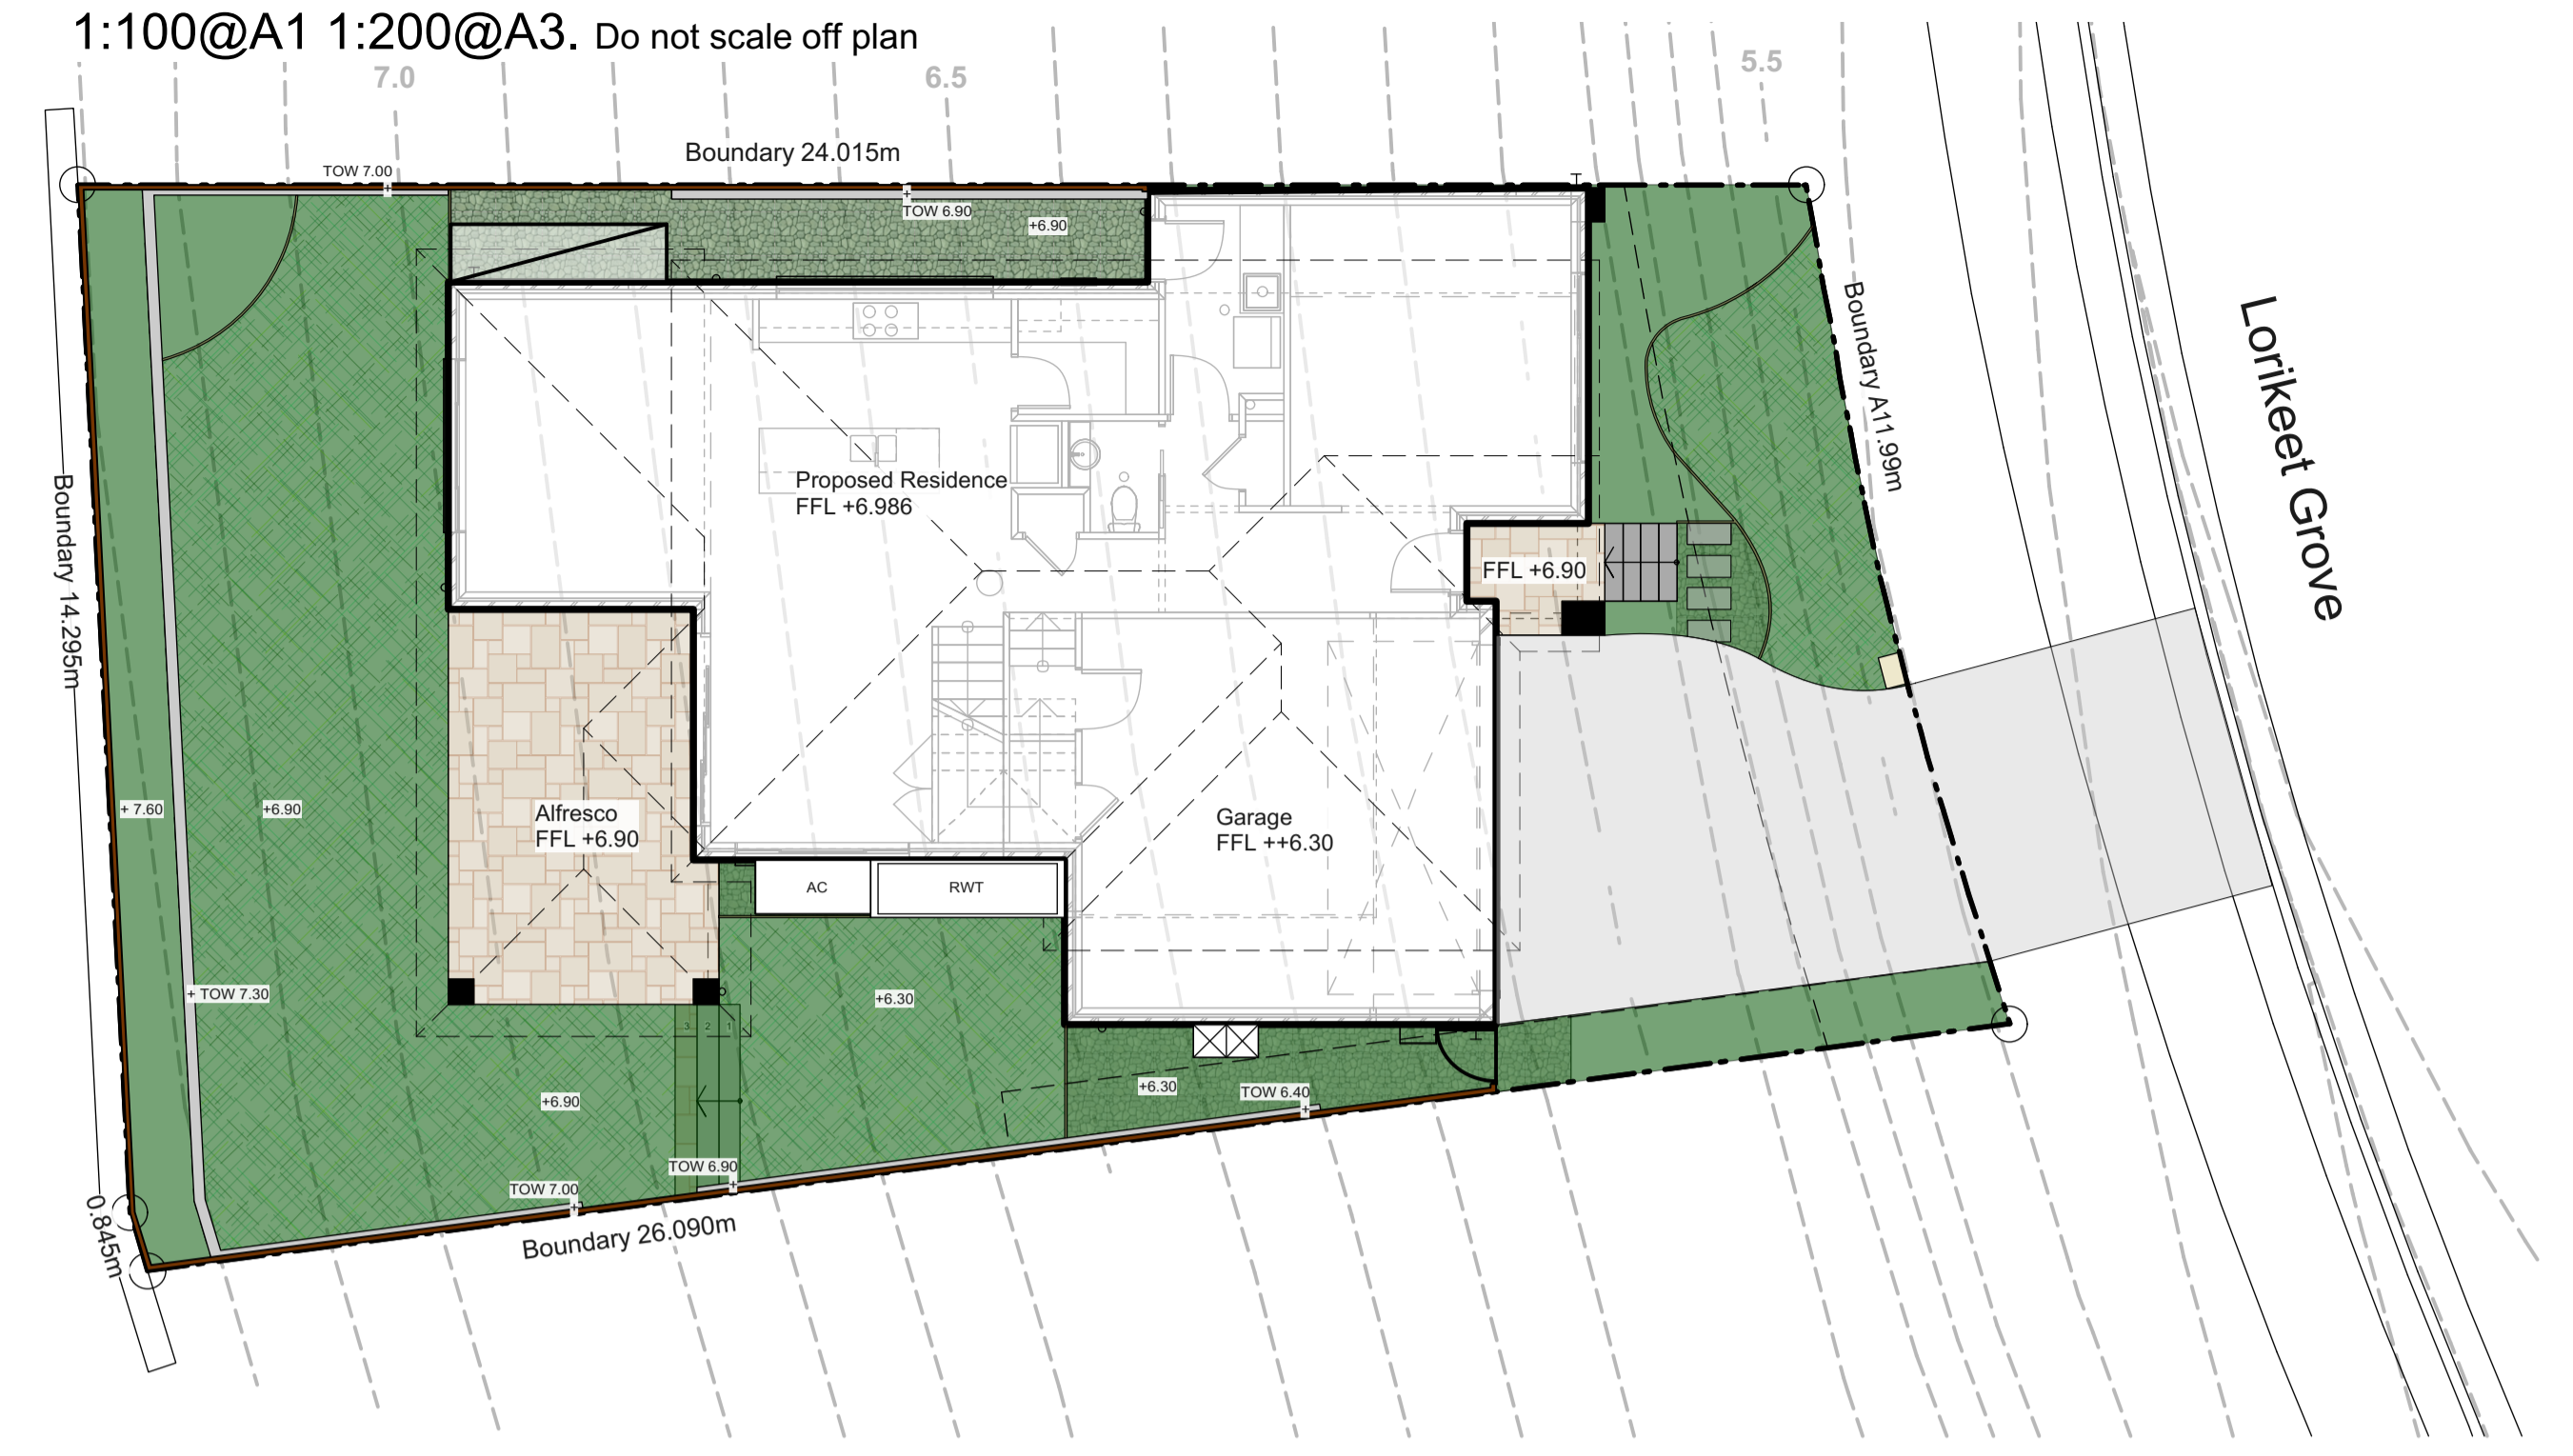

Areas Plan
1:100@A1 1:200@A3. Do not scale off plan