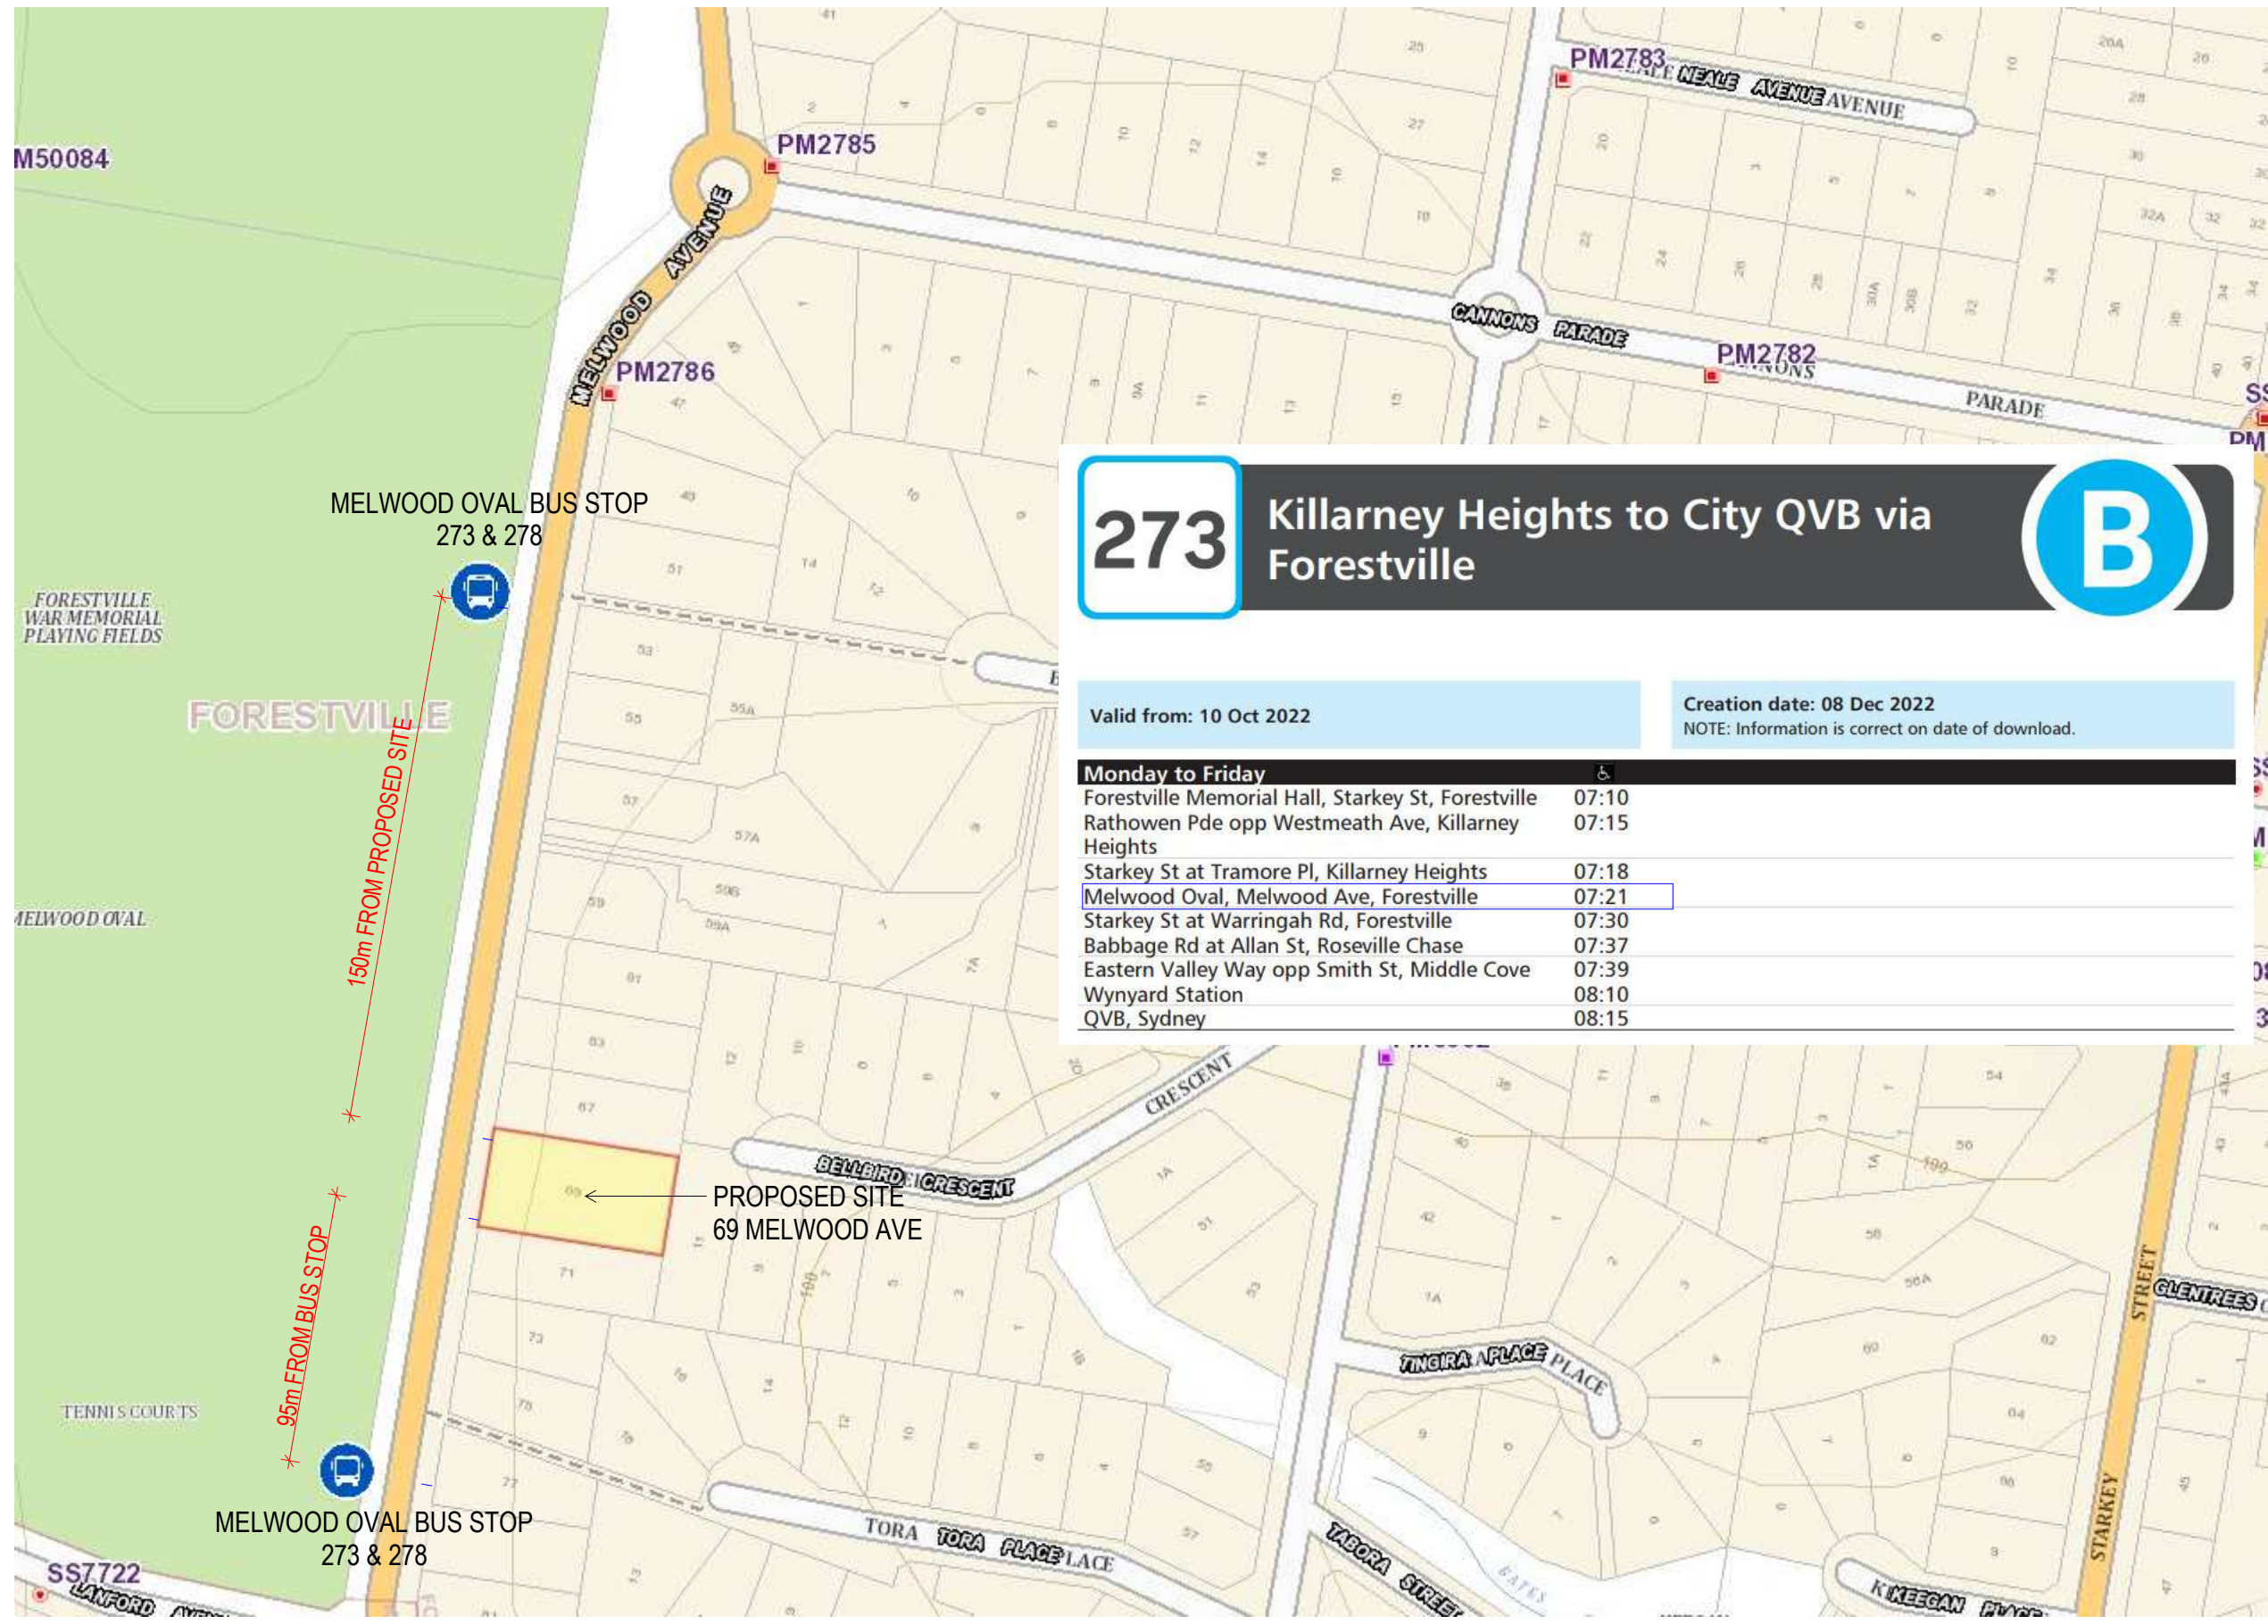

# 273 Killarney Heights to City QVB via Forestville

Valid from: 10 Oct 2022      Creation date: 08 Dec 2022  
 NOTE: Information is correct on date of download.

Monday to Friday	
Forestville Memorial Hall, Starkey St, Forestville	07:10
Rathowen Pde opp Westmeath Ave, Killarney Heights	07:15
Starkey St at Tramore Pl, Killarney Heights	07:18
Melwood Oval, Melwood Ave, Forestville	07:21
Starkey St at Warringah Rd, Forestville	07:30
Babbage Rd at Allan St, Roseville Chase	07:37
Eastern Valley Way opp Smith St, Middle Cove	07:39
Wynyard Station	08:10
QVB, Sydney	08:15

Project  
**SENIOR HOUSING DEVELOPMENT**  
 69 Melwood Avenue,  
 Forestville  
 Drawing Title  
**BUS LOCATION DIAGRAM & BUS 273  
 TIMETABLE**

DA SUBMISSION		
Job no.	Drawing no.	Rev.
J22558D	7080	A
Drawn by	Checked by	Approved by
Author	Checker	Approver
		Date
		SEP. 2022