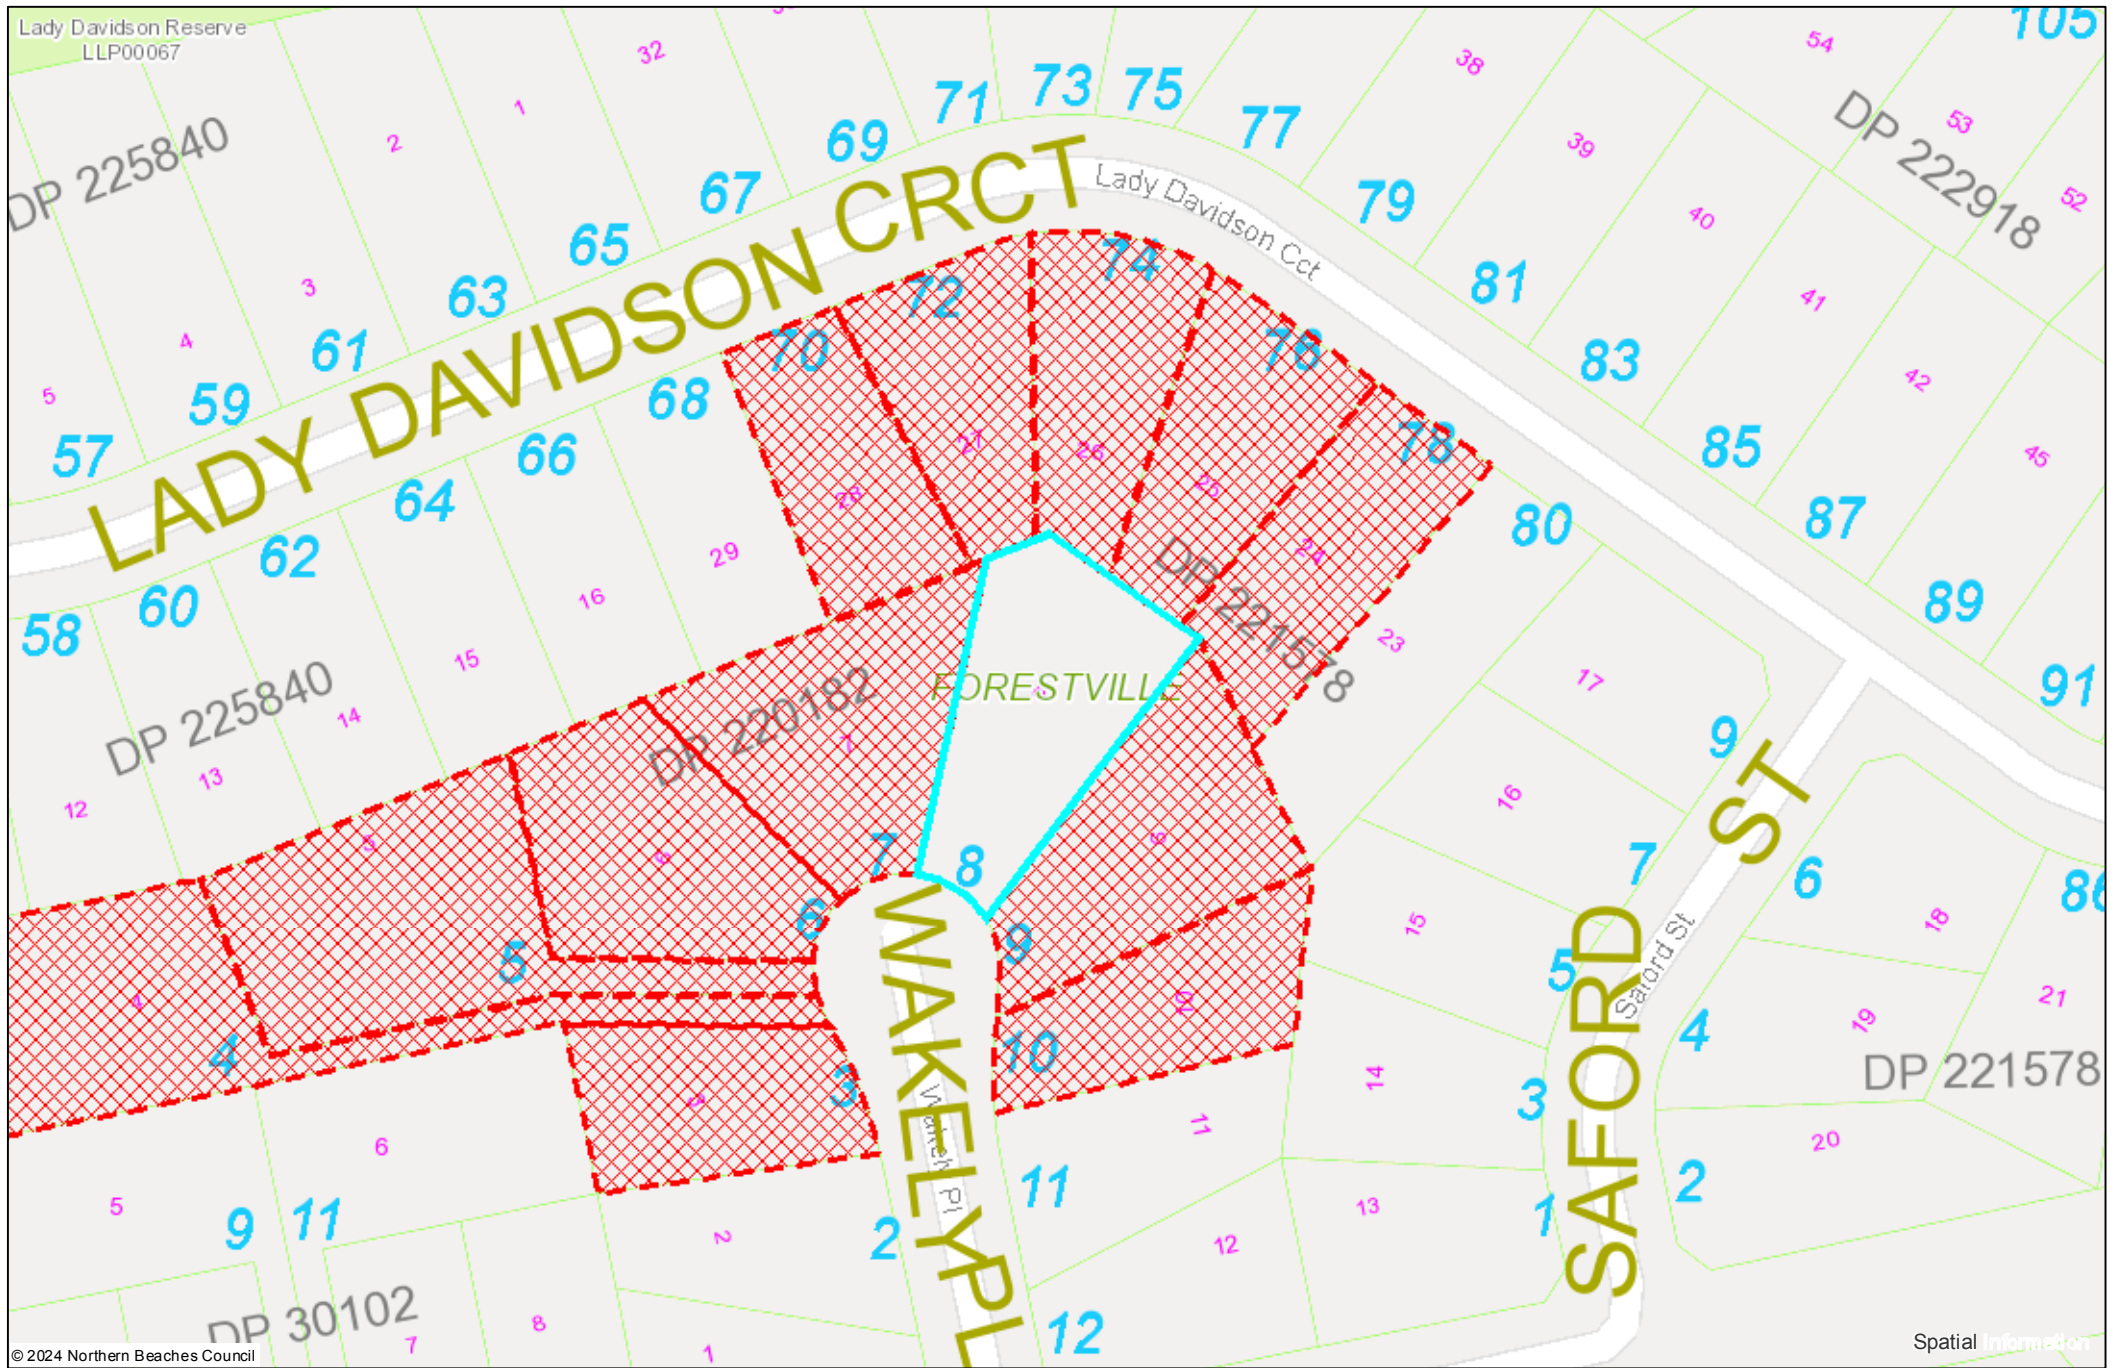

Lady Davidson Reserve
LLP00067

© 2024 Northern Beaches Council

Spatial information

Scale: 1:1000

Date Printed: 6/11/2024

Produced from LPI's cadastre base with permission. Produced and published by Northern Beaches Council and may not be reproduced in any way without written permission of the publishers. Although great care has been taken, Northern Beaches Council accepts no responsibility for any incident arising from any inaccuracy.