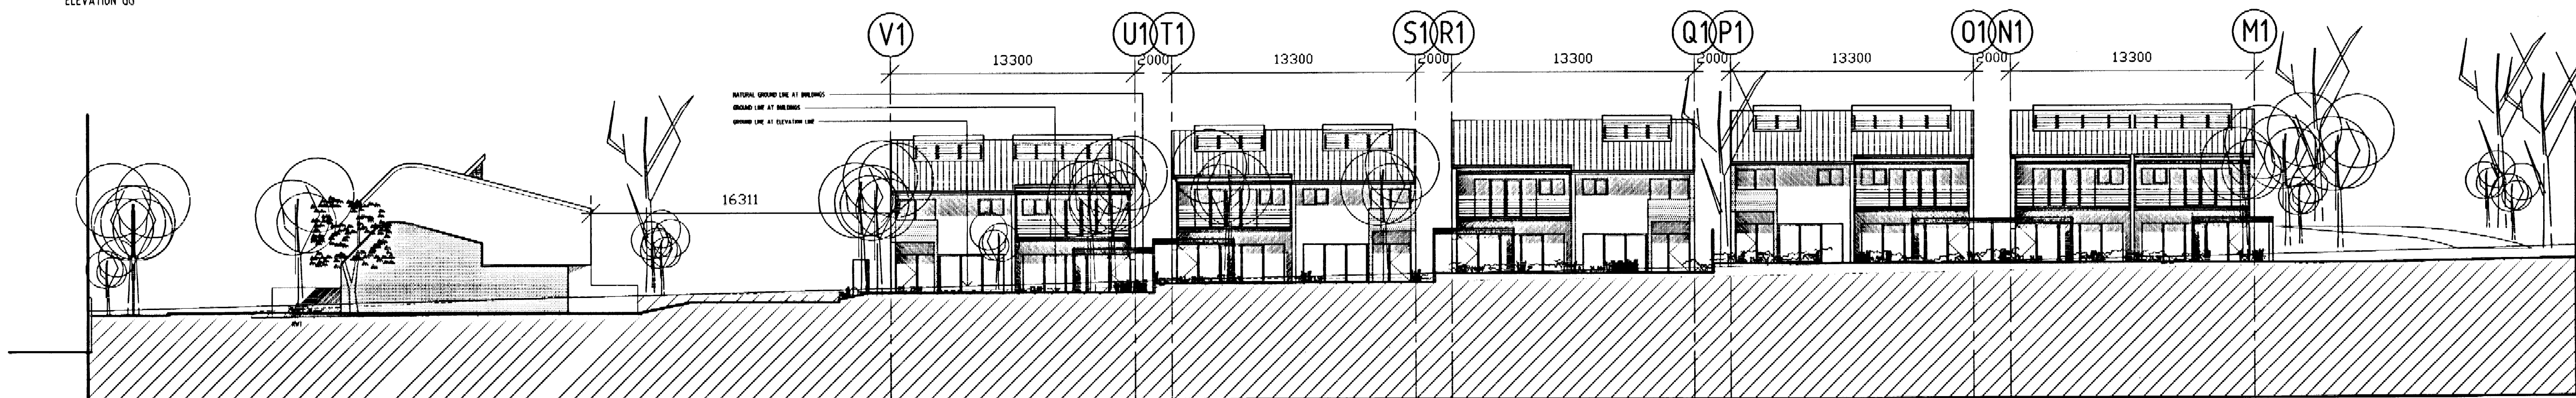

ELEVATION FF

ELEVATION GG

ELEVATION DD

ELEVATION CC

DENIS LEECH AND ASSOCIATES PTY LIMITED ARCHITECTS
 NEW RESIDENTIAL DEVELOPMENT
 WARRIEWOOD VALLEY SECTOR 5
 FOR
 JUBILEE DEVELOPMENTS
 ELEVATIONS CC, DD, FF, GG
 1:200
 DENIS LEECH AND ASSOCIATES PTY LIMITED
 SUITE 4, 8 FRANKFURT AVENUE, NEWPORT BEACH NSW 2108
 TELEPHONE: (02) 9967 7286 FACSIMILE: (02) 9967 3169

DECEMBER 2004

SK-07

DRAWING MASTERPLAN