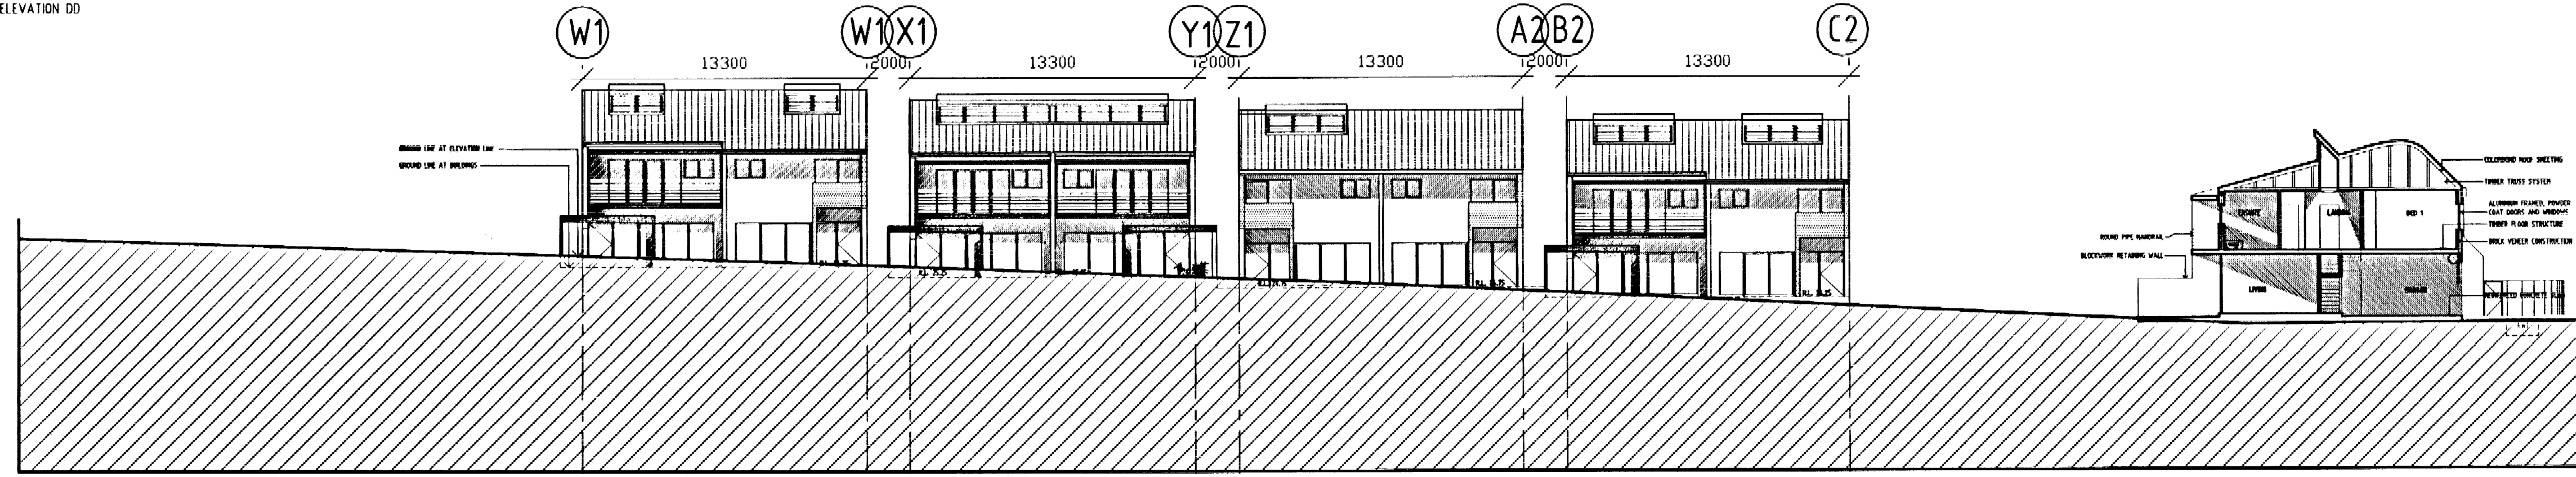

ELEVATION FF

ELEVATION GG

ELEVATION DD

ELEVATION CC

DENIS LEECH AND ASSOCIATES PTY LIMITED ARCHITECTS
 NEW RESIDENTIAL DEVELOPMENT
 WARRIEWOOD VALLEY SECTOR 5
 FOR
 JUBILEE DEVELOPMENTS
 ELEVATIONS CC, DD, FF, GG
 1:200
 DENIS LEECH AND ASSOCIATES PTY LIMITED
 SUITE 4, 8 FRANKFURT AVENUE, NEWPORT BEACH NSW 2108
 TELEPHONE: (02) 9967 7286 FACSIMILE: (02) 9967 3169

DECEMBER 2004

SK-07

DRAWING MASTERPLAN