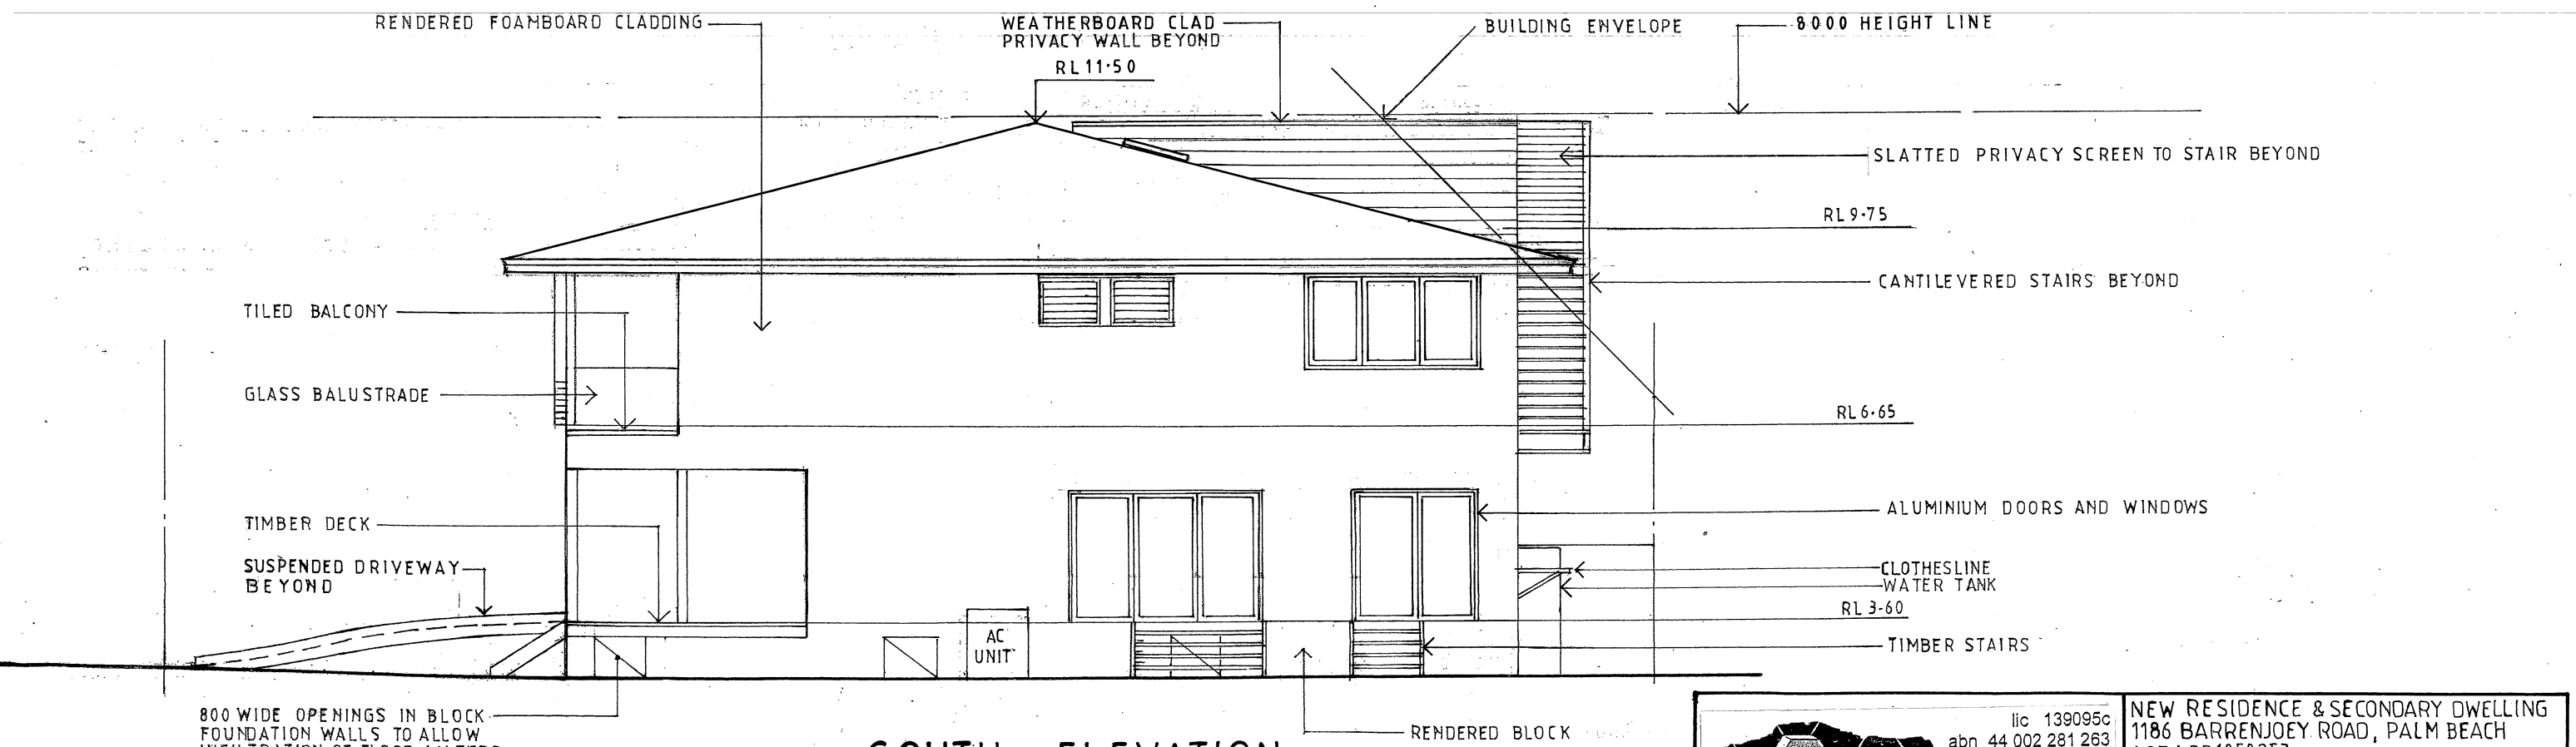

**EAST ELEVATION**

**SOUTH ELEVATION**

	lic 139095c abn 44 002 281 263 info@beecraft.com.au www.beecraft.com.au 9450 1530 6a larool rd terrey hills nsw	<b>NEW RESIDENCE &amp; SECONDARY DWELLING</b> 1186 BARRENJOEY ROAD, PALM BEACH LOT 1 DP1050253	
	<b>EAST &amp; SOUTH ELEVATION</b>		DRG. BAR-05
DATE SEPT. 2016	DRAWN J. WRIGHT	SCALE 1:100	