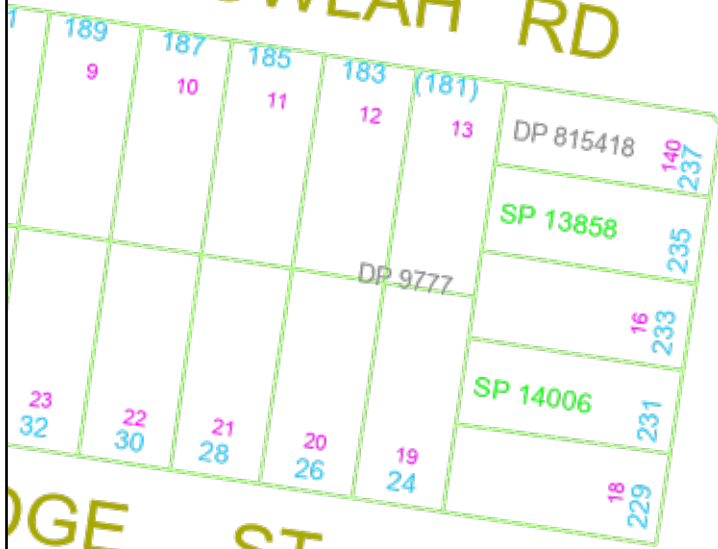

BALGOWLAH RD

ROSEB

BOYLE ST

DGE ST

LODGE ST

© 2025 Northern Beaches Council

Northern Beaches Council

Scale (A4) - 1:1,170
Date Printed: 1/16/2025