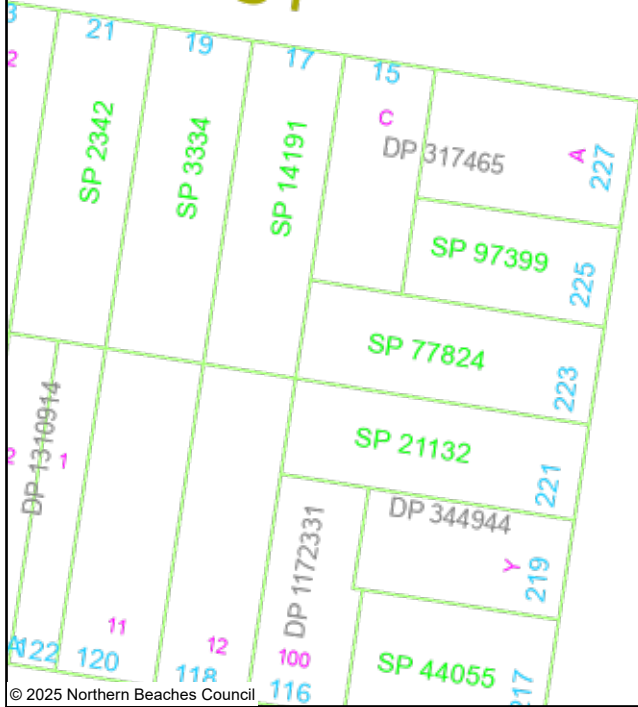

BALGOWLAH RD

ROSEB

BOYLE ST

DGE ST

LODGE ST

© 2025 Northern Beaches Council

Northern Beaches Council

Scale (A4) - 1:1,170
Date Printed: 1/16/2025