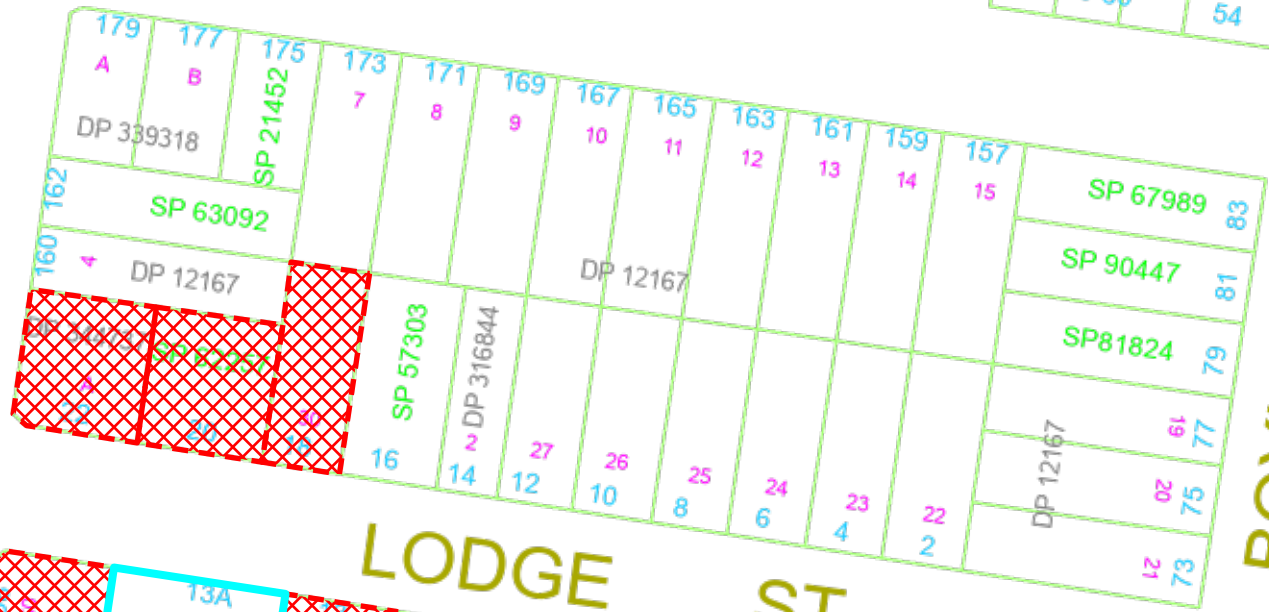

BALGOWLAH RD

ROSEB

BOYLE ST

DGE ST

LODGE ST

© 2025 Northern Beaches Council

Northern Beaches Council

Scale (A4) - 1:1,170
Date Printed: 1/16/2025