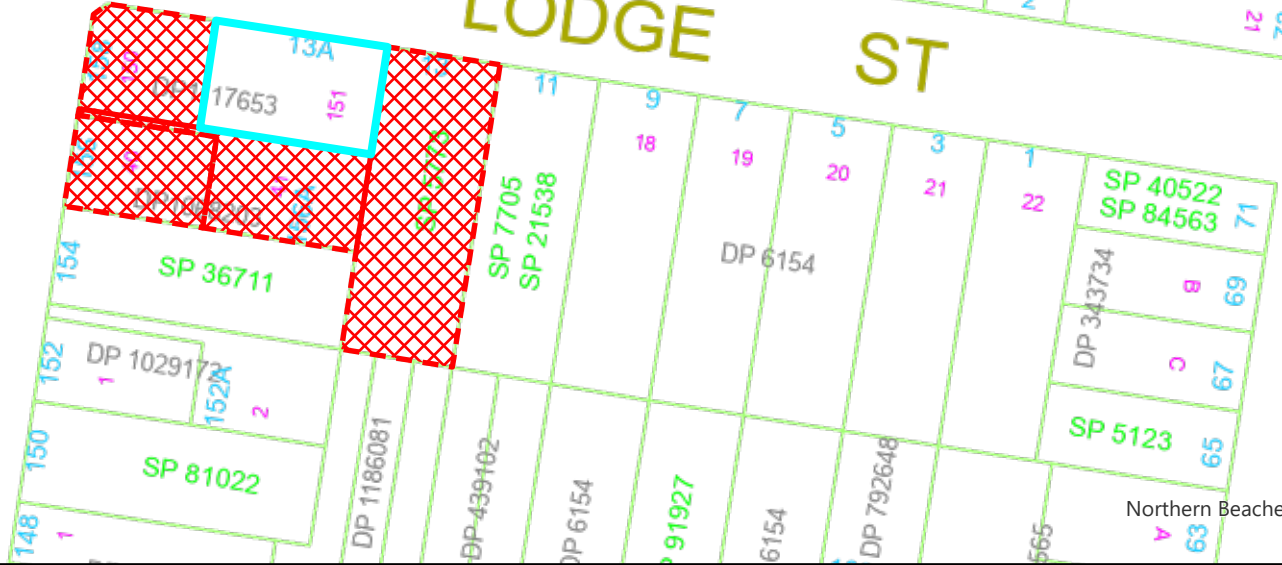

BALGOWLAH RD

ROSEB

BOYLE ST

DGE ST

LODGE ST

© 2025 Northern Beaches Council

Northern Beaches Council

Scale (A4) - 1:1,170
Date Printed: 1/16/2025