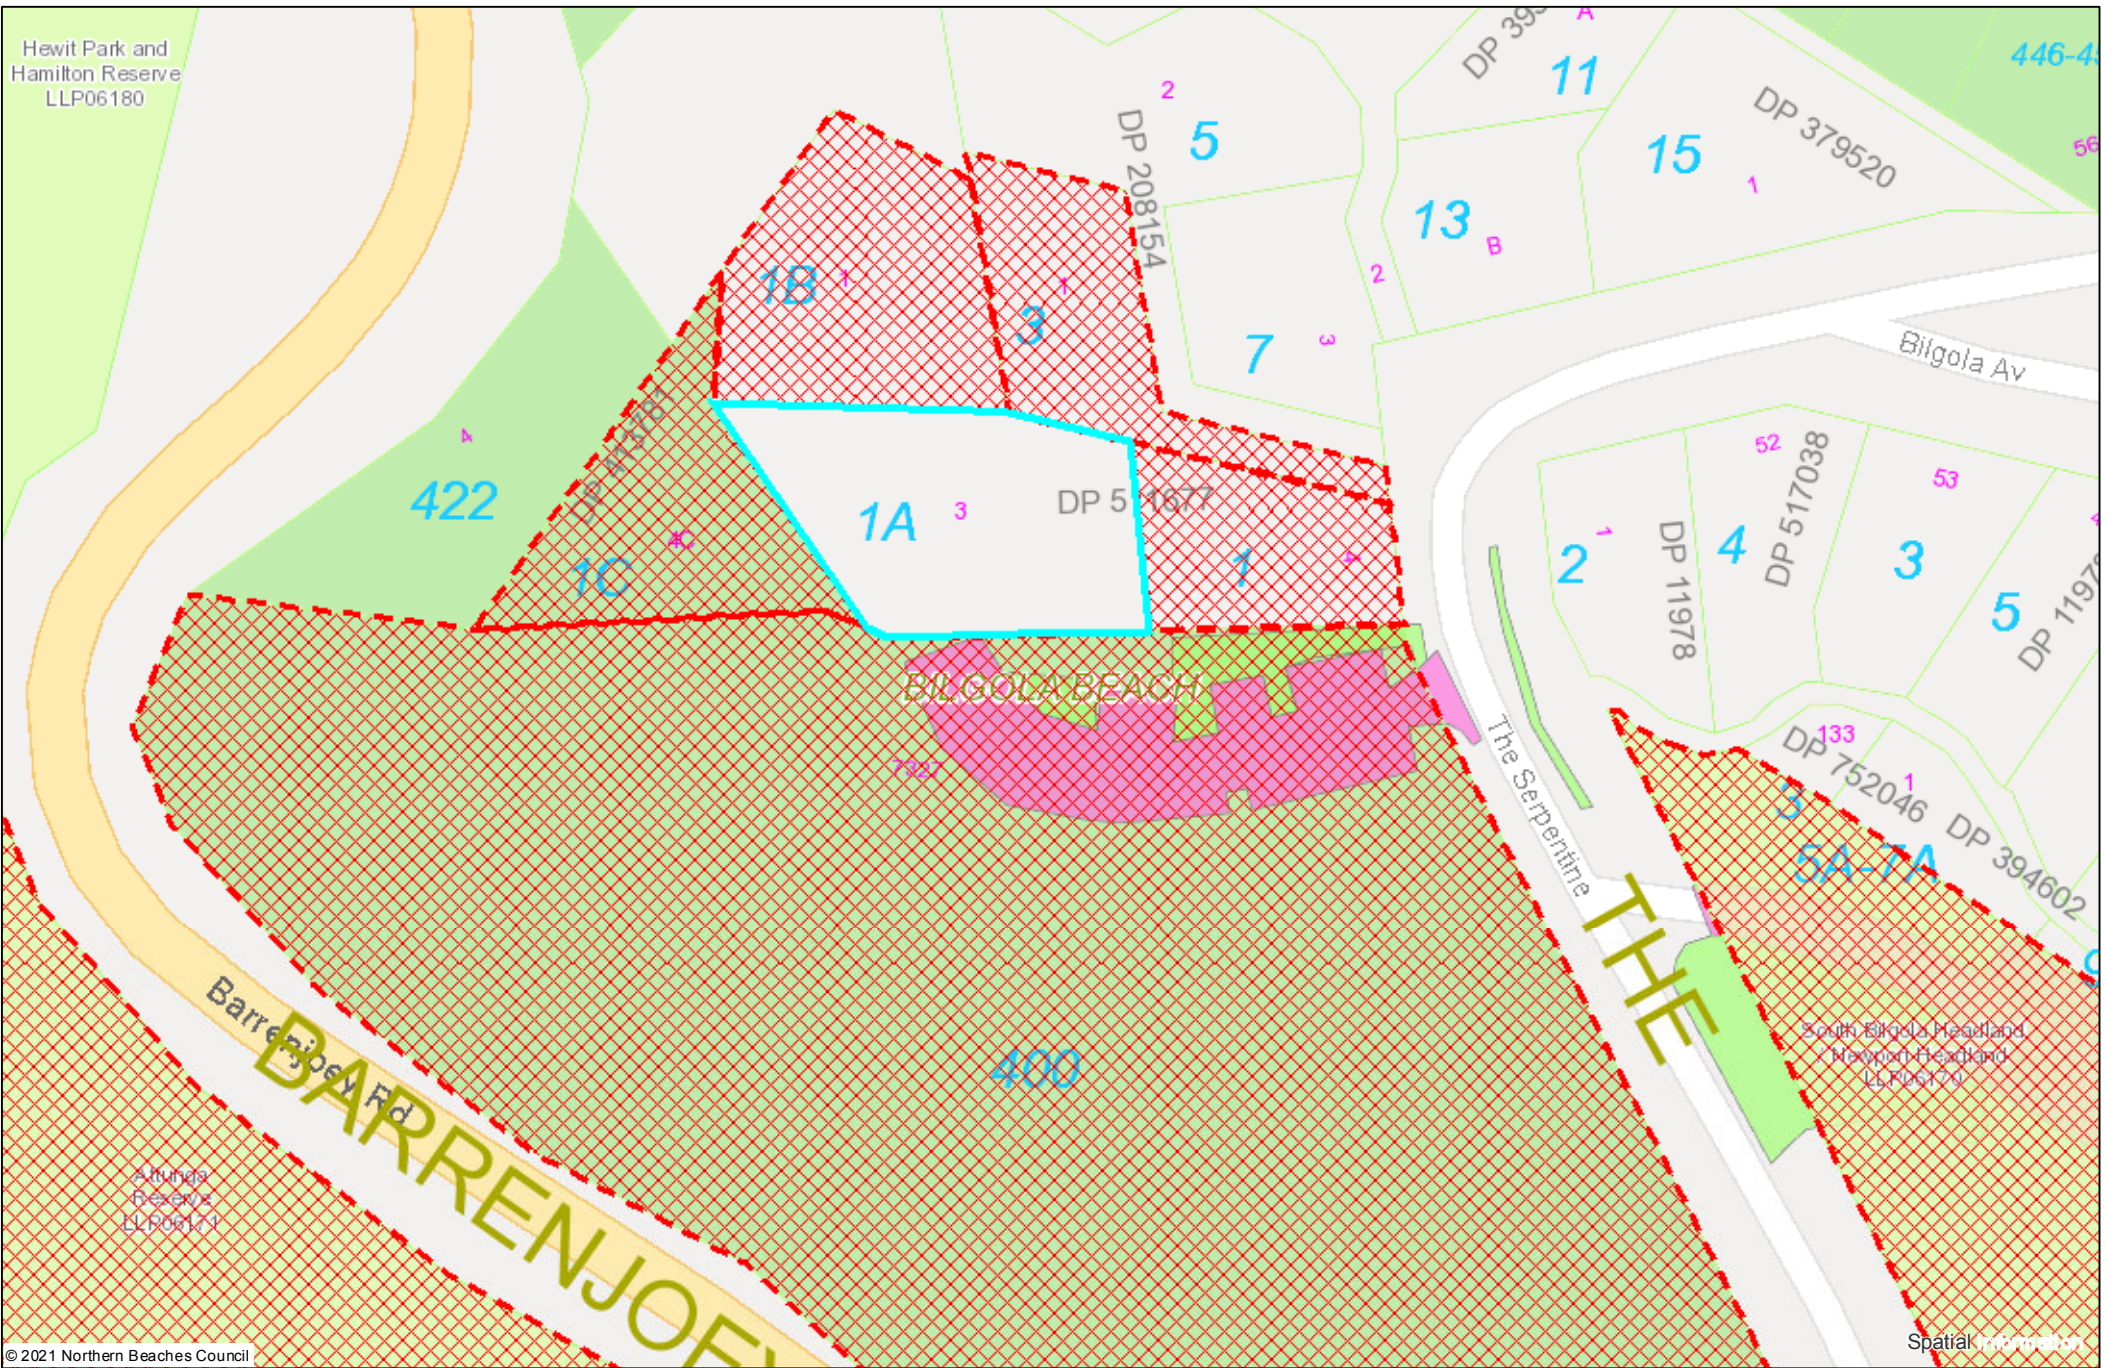

Hewit Park and Hamilton Reserve  
LLP06180

© 2021 Northern Beaches Council

Scale: 1:1000  
Date Printed: 14/05/2021

Produced from LPI's cadastre base with permission. Produced and published by Northern Beaches Council and may not be reproduced in any way without written permission of the publishers. Although great care has been taken, Northern Beaches Council accepts no responsibility for any incident arising from any inaccuracy.

Spatial Information