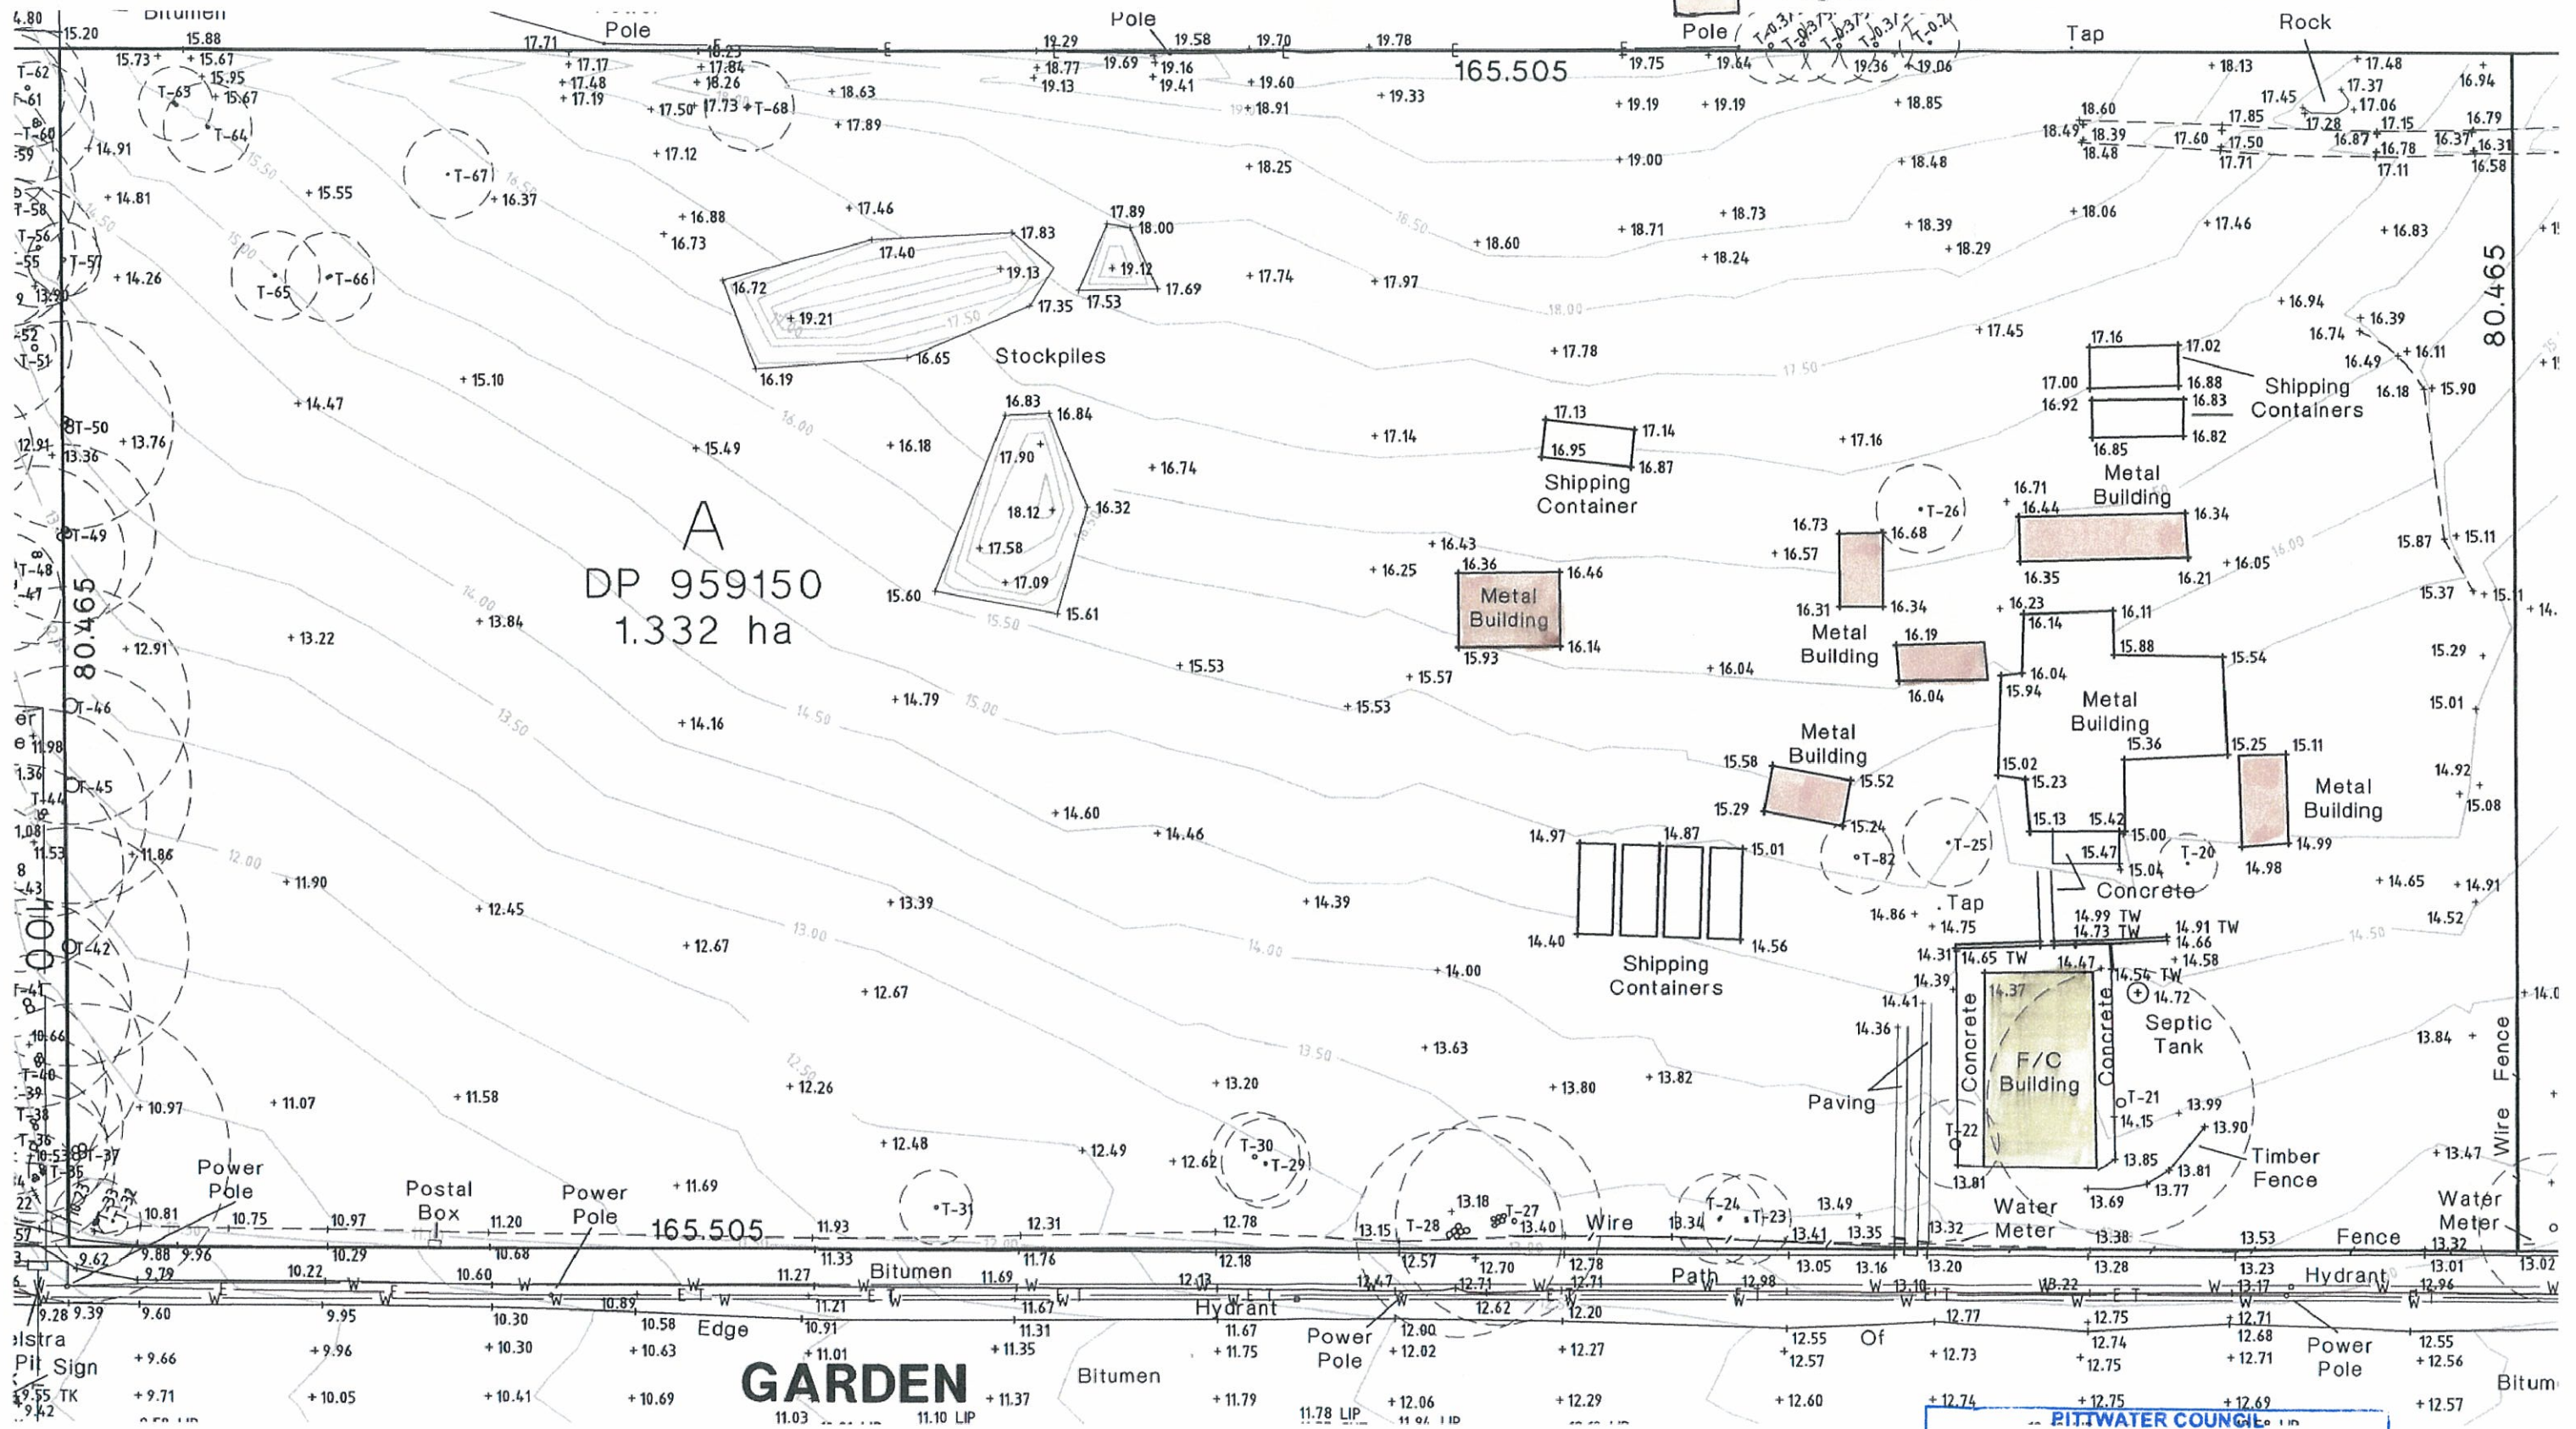

- DWELLING TO BE DEMOLISHED
- METAL BUILDINGS TO BE DEMOLISHED

PITTSBURGH COUNCIL
COMPLYING DEVELOPMENT CERTIFICATE
 Number: CDC 0159/13
 This is a copy of submitted plans, documents or Certificates associated with the issue of the Complying Development Certificate.
 Endorsed by: *IC*
 Date: 10 DEC 2013