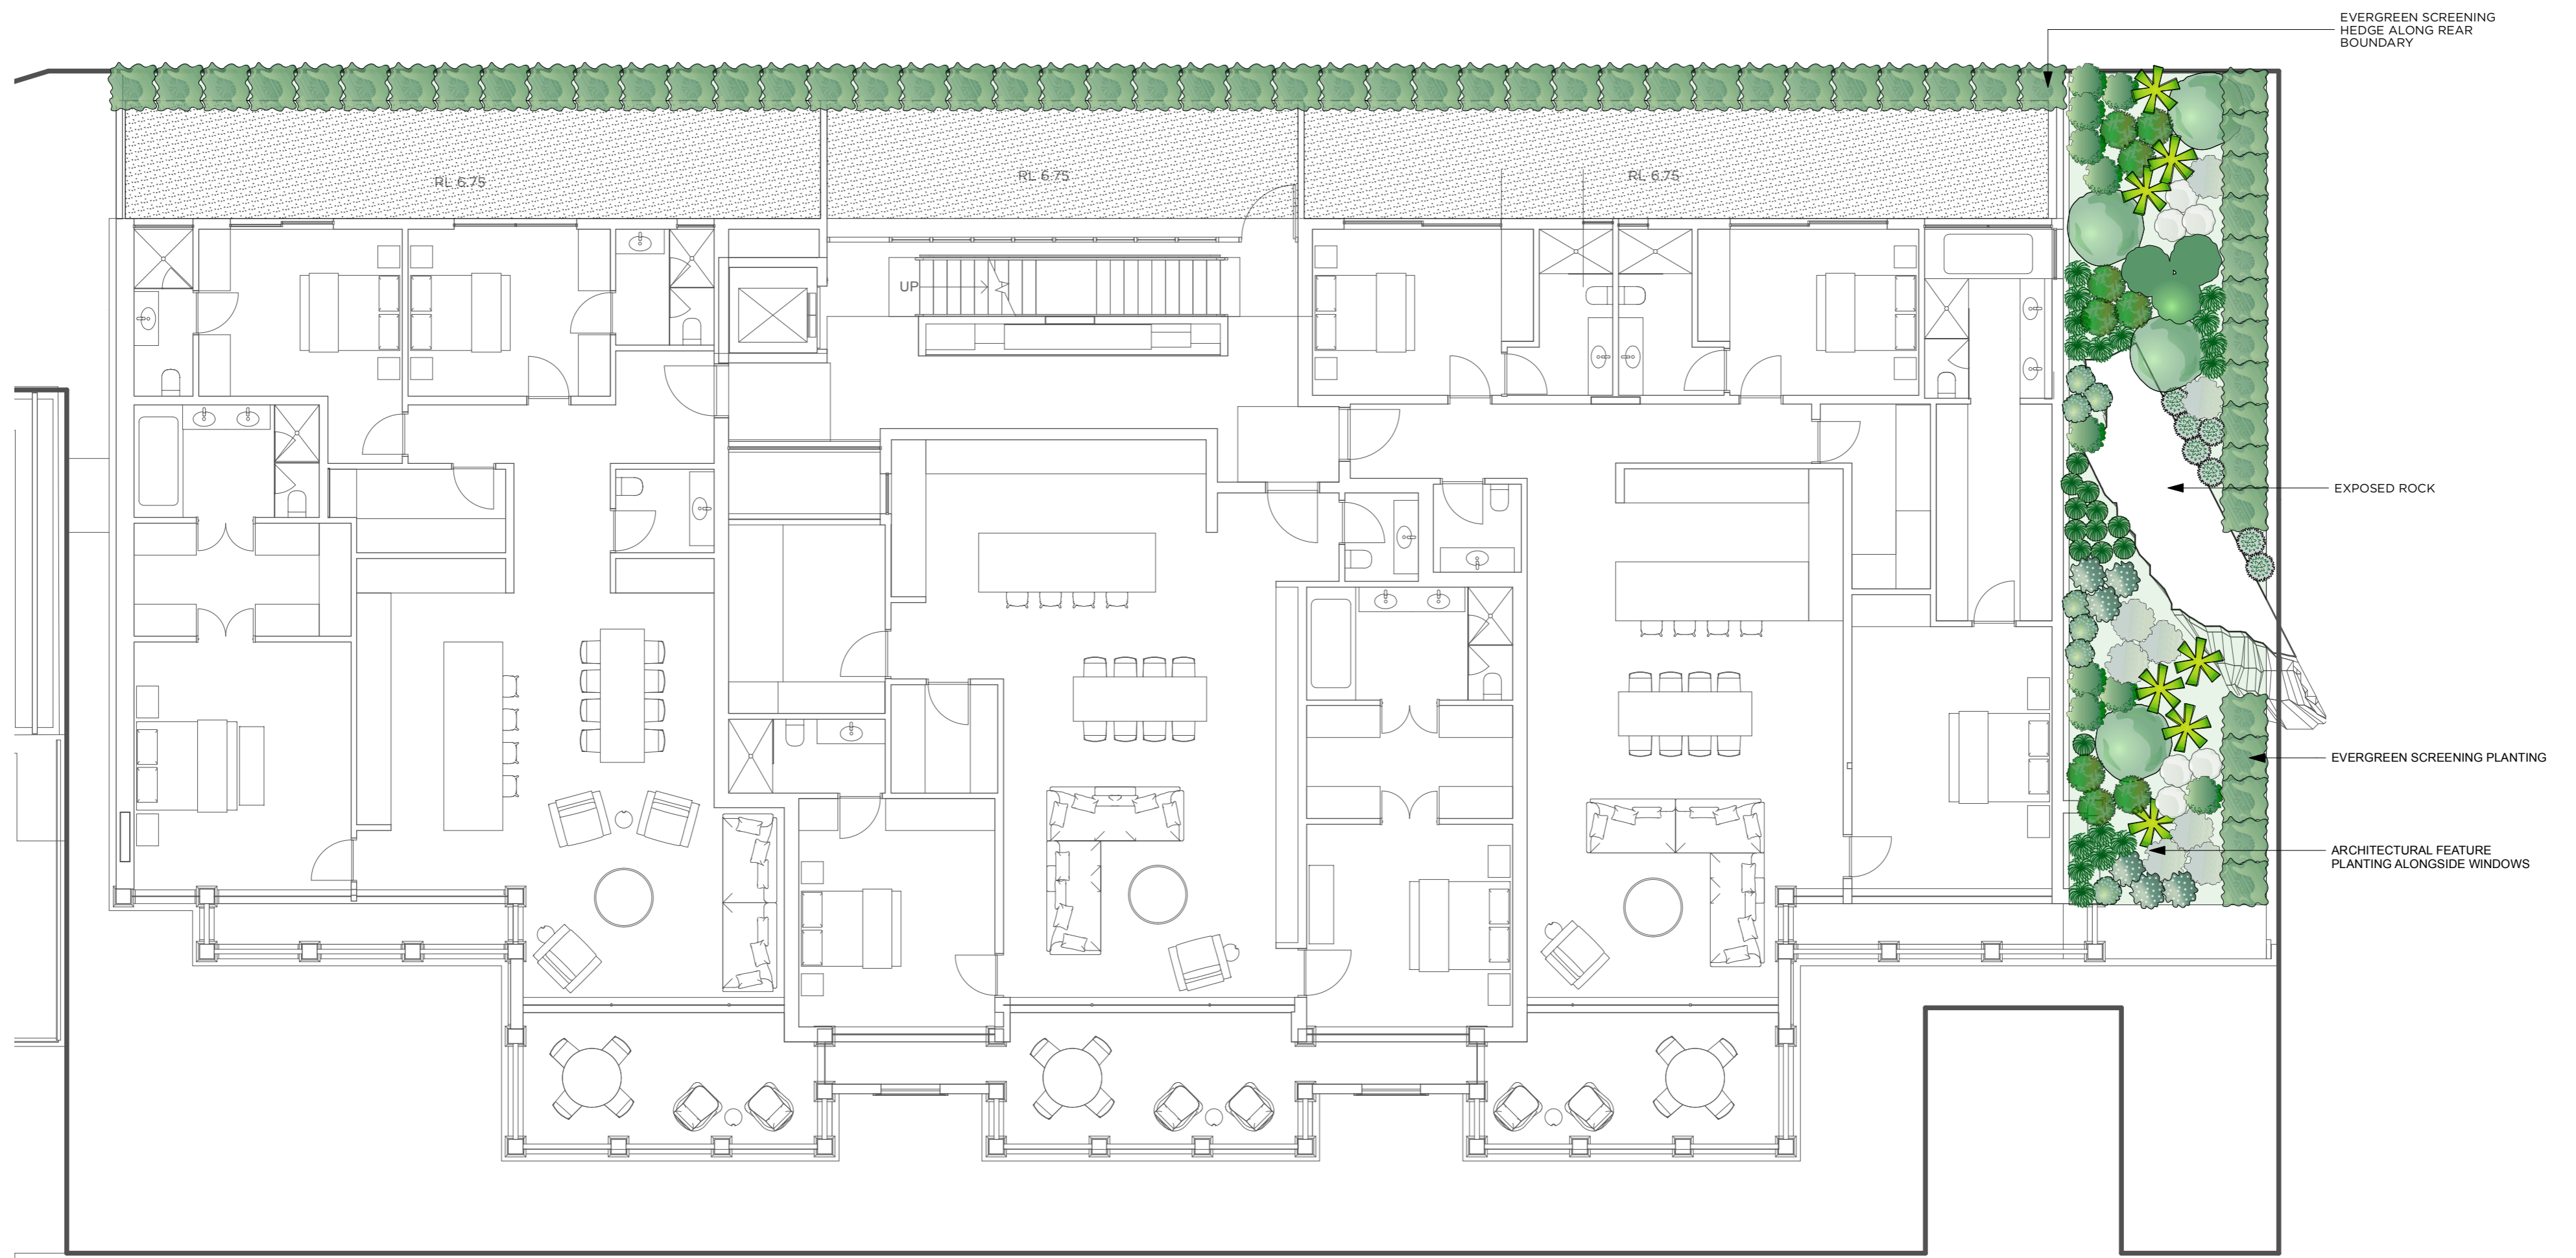

EVERGREEN SCREENING HEDGE ALONG REAR BOUNDARY

EXPOSED ROCK

EVERGREEN SCREENING PLANTING

ARCHITECTURAL FEATURE PLANTING ALONGSIDE WINDOWS

LANDSCAPE CONCEPT PLAN - FIRST FLOOR
1102 BARRENJOEY RD, PALM BEACH

DESIGNED BY LC	DRAWN BY LC	CHECKED BY PA	DATE 04/03/22	REVISIONS
CLIENT Asia Digital Investments Pty Ltd	PAGE SIZE A2	SCALE 1:100		A 01/12/21
DRAWING NUMBER LCP-02	REVISION D	SHEET 01 OF 01		B 03/12/21 C 28/02/22 D Amended to reflect updated architectural