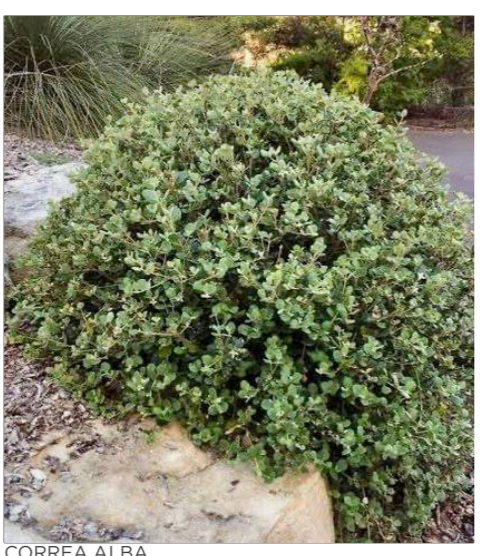

CORREA ALBA