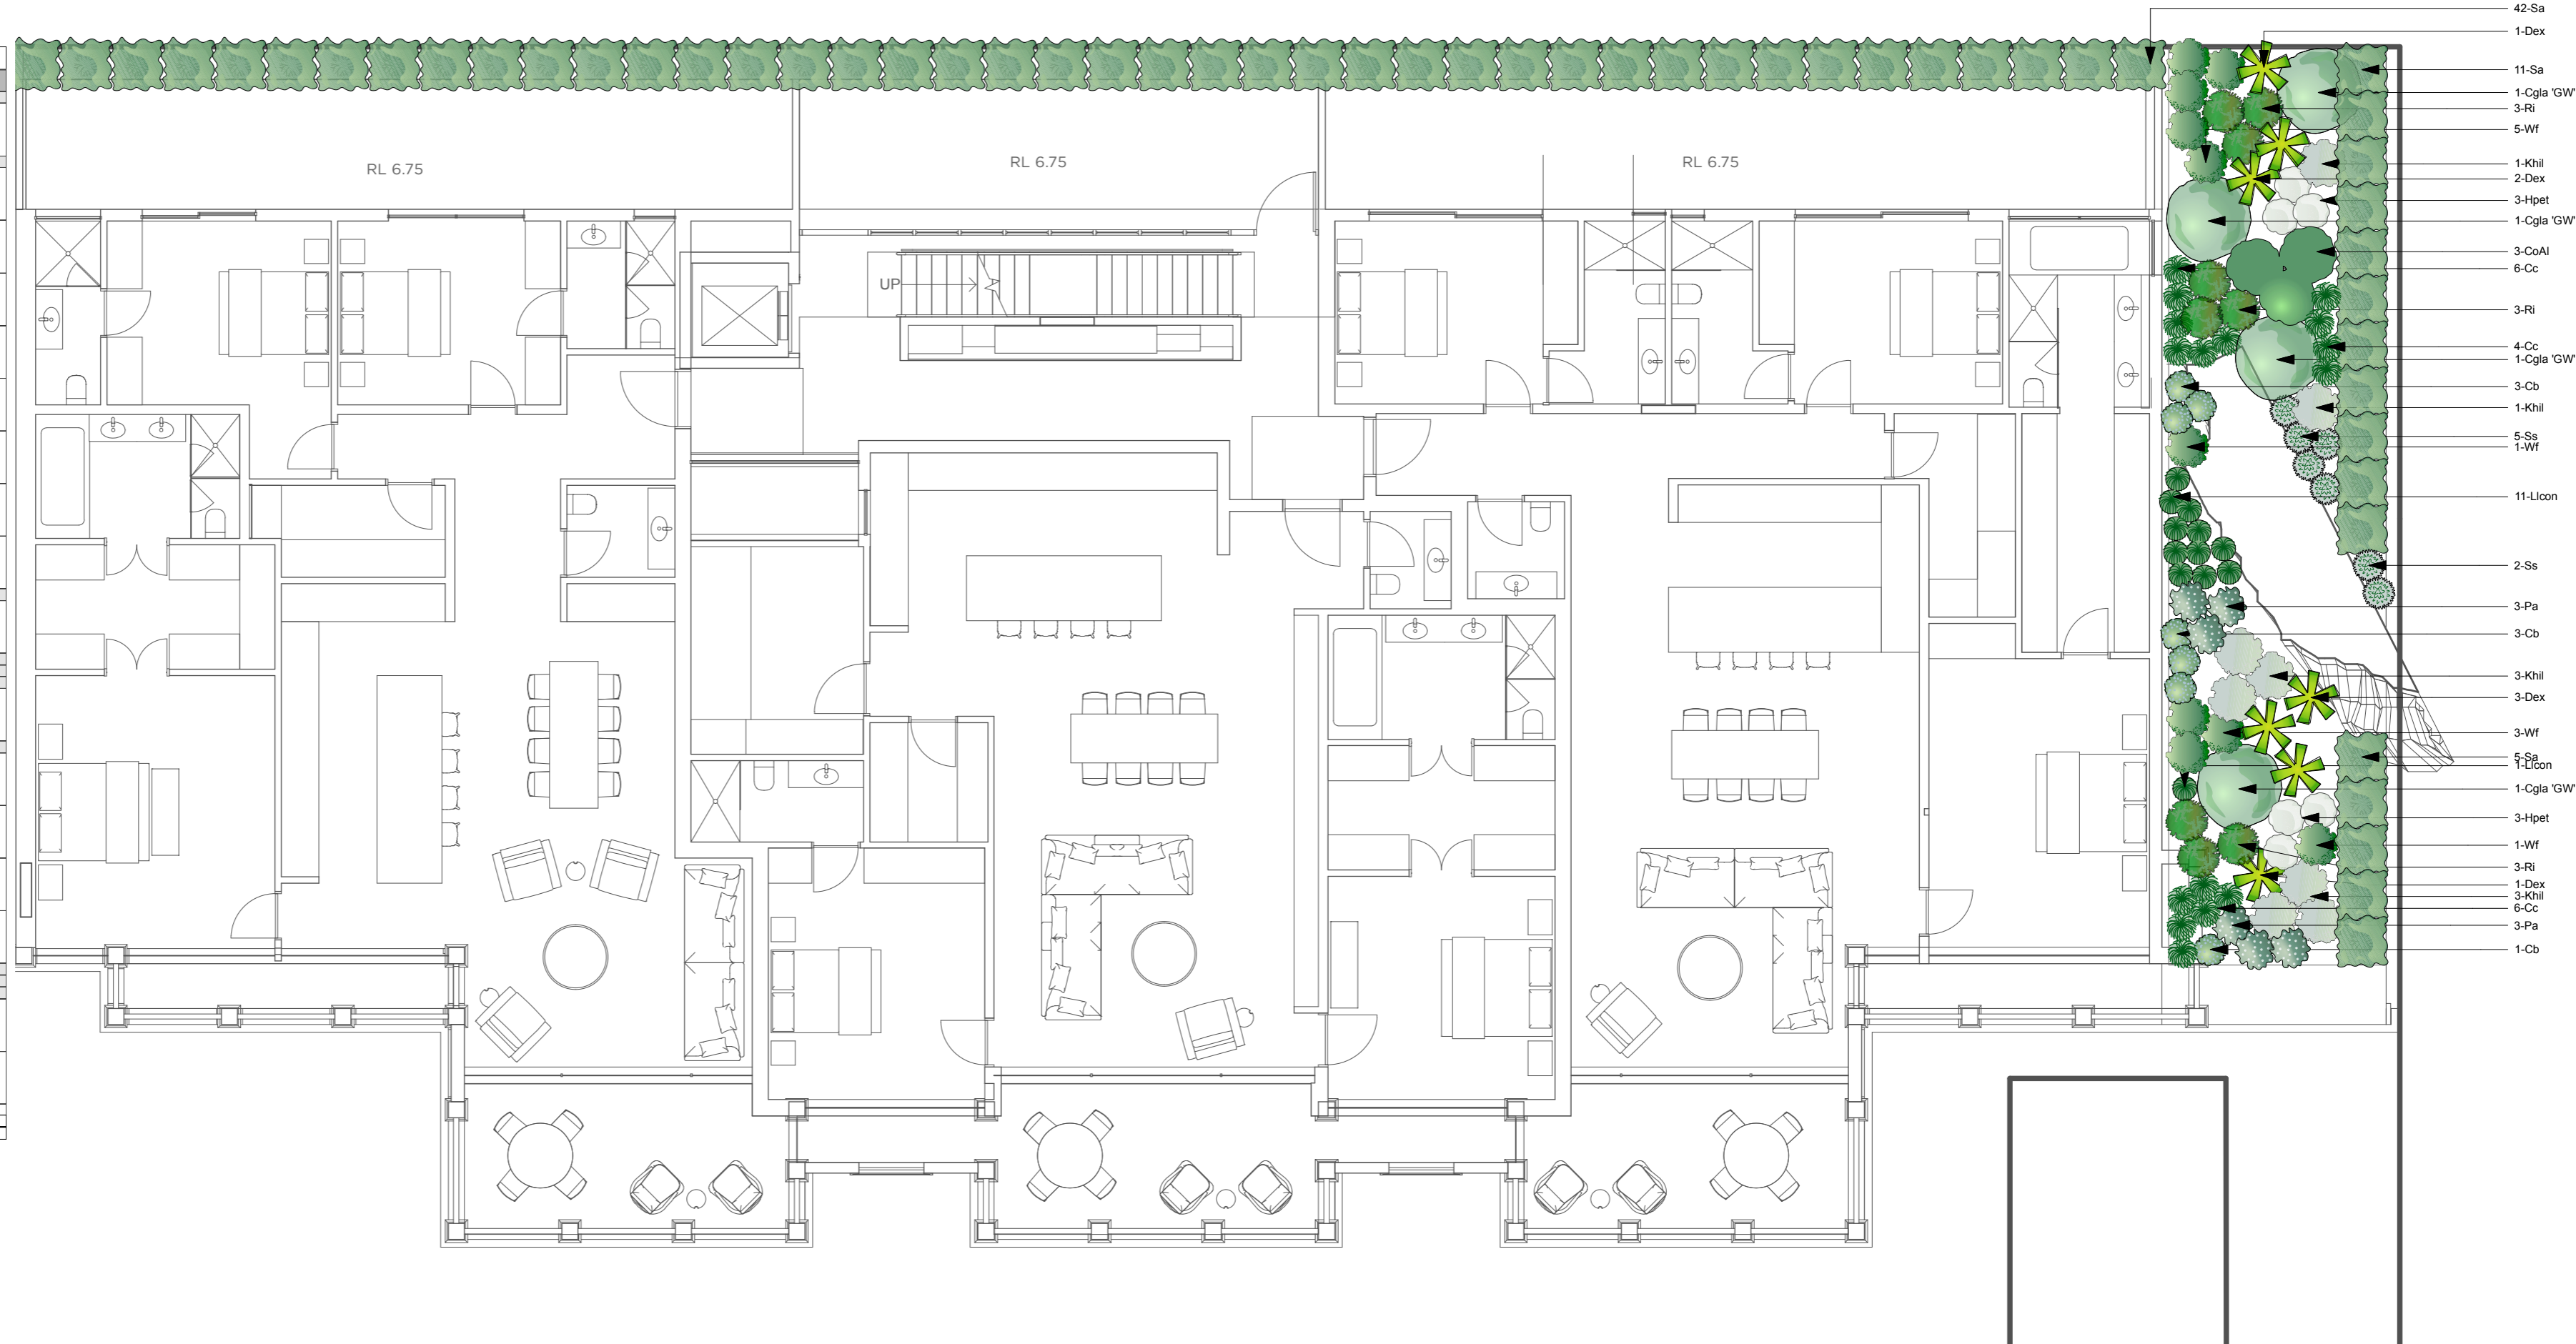

Plant List	Images	ID	Qty	Botanical Name	Common Name	Mature Height	Mature Spread	Scheduled Size
Trees								
	WAF	1	Waterhousia floribunda	Weeping Lilly Pilly	30m	10m	100L	
Shrubs								
	Ogla 'GW'	6	Casuarina glauca 'Green Wave'	Green Wave	1.2m	1.2m	300mm	
	CoAl	4	Correa alba	White Correa	0.9 - 1.5m	0.9 - 1.2m	300mm	
	Hpet	35	Helichrysum petiolare	Licorice Plant	0.5m	0.8m	200mm	
	Lcon	77	Lomandra confertifolia 'Little con'	Matt Rush	0.4m	0.4m	200mm	
	Pa	6	Plectranthus argentatus	Silver Shield	0.75m	0.75m	200mm	
	Ri	15	Rhipidopsis indica	Indian Hawthorn	1m	1m	200mm	
	Sa	105	Sycyglum australe 'Resilience'	Lilly Pilly	2m	1m	300mm	
	Wf	26	Westringia fruticosa	Coastal Rosemary	1m	1m	200mm	
Grasses								
	Zi	32	Zoysia tenuifolium	No-mow Lawn Grass	0.3m	0.3m	140mm	
Perennials								
Climbers								
Succulents								
	Khi	17	Kalanchoe hildebrandtii	Silver Teaspoons	0.9m	0.9m	300mm	
Ground Covers								
	Ogla	31	Carpobrotus glaucescens	Coastal Moonflower, Pigface, Iceplant	0.3m	1.2m	140mm	
	Cc	88	Casuarina glauca 'Cousin It'	Cousin It	0.1m	1m	140mm	
	Rop	3	Rosmarinus officinalis 'prostratus'	Prostrate Rosemary	0.3m	1m	140mm	
	Ss	32	Senecio serpens	Blue Chalk Sticks	0.2m	0.6m	140mm	
Fern								
Herb								
Accent								
	Dex	17	Doryanthes excelsa	Gymea Lily, Giant Lily	1.5m	1.2m	300mm	
	Cb	25	Crassula ovata 'Blue Bird'	Blue Jade Plant	0.9m	0.8m	300mm	
Total		520						

WATERHOUSIA FLORIBUNDA