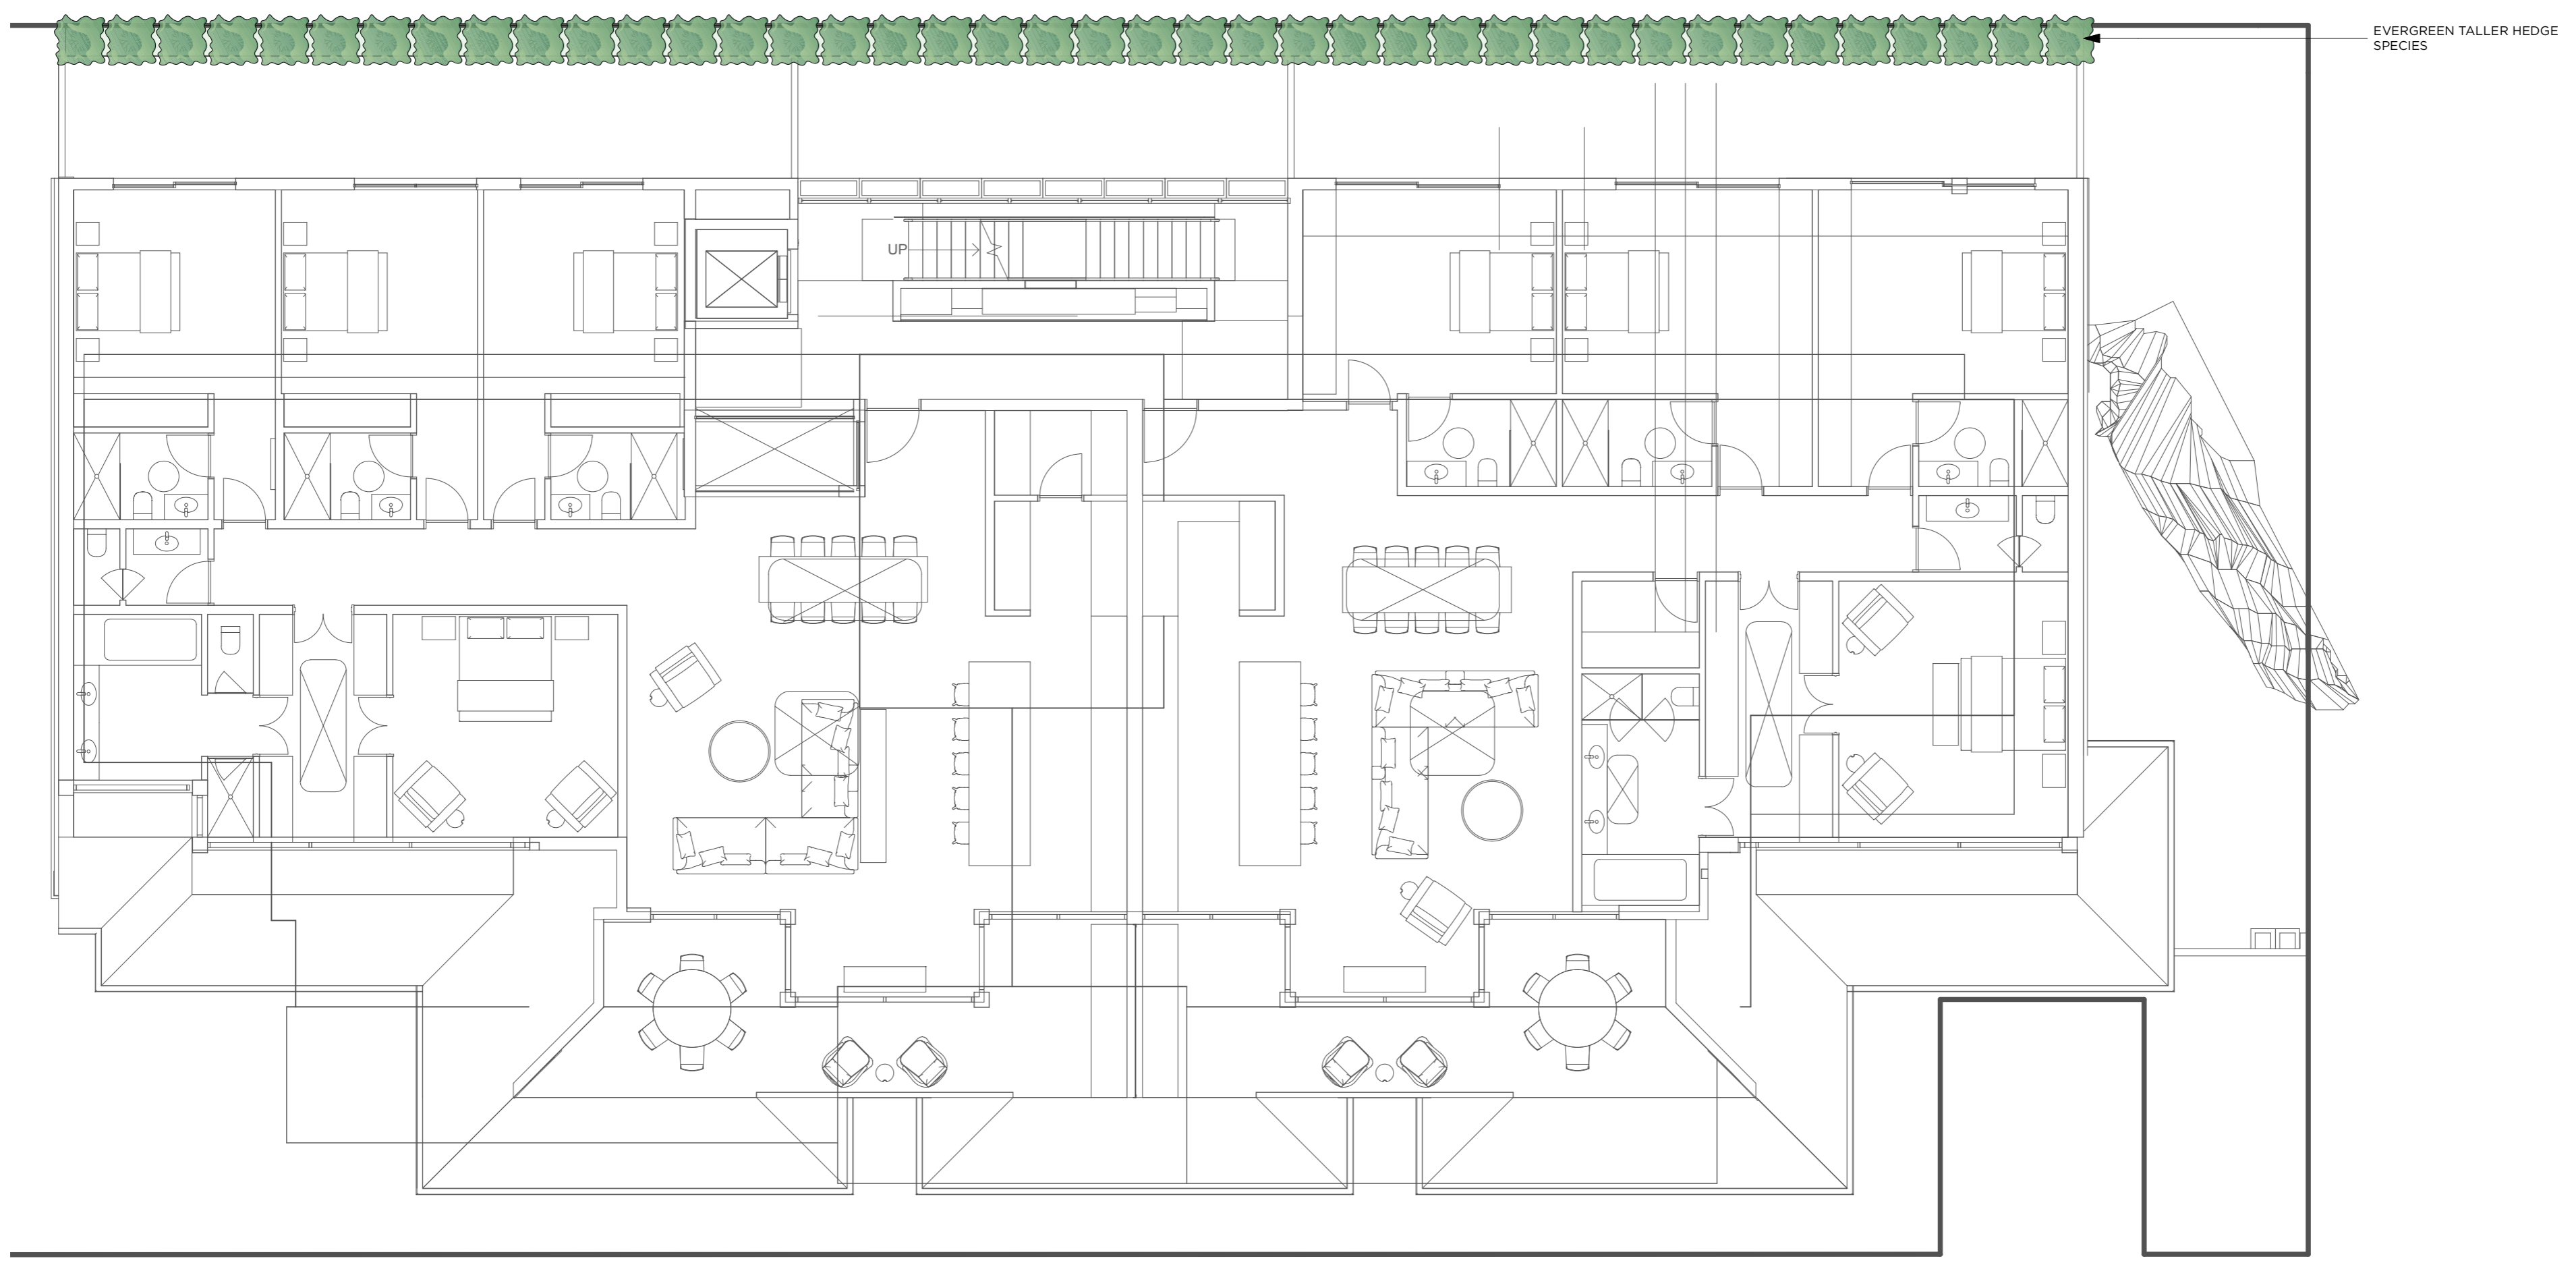

LANDSCAPE CONCEPT PLAN - SECOND FLOOR
1102 BARRENJOEY RD, PALM BEACH

DESIGNED BY LC	DRAWN BY LC	CHECKED BY PA	DATE 28/02/22	REVISIONS
CLIENT Asia Digital Investments Pty Ltd	PAGE SIZE A2	SCALE 1:100	SHEET 01 OF 01	A 01/12/21 B 03/12/21 C Amended to reflect updated architectural
DRAWING NUMBER LCP-03	REVISION C			
www.fifthseasonlandscapes.com.au 13 Gibbes St, Chatswood NSW 2067 T 02 9417 2111 | Lic. No. 180565C