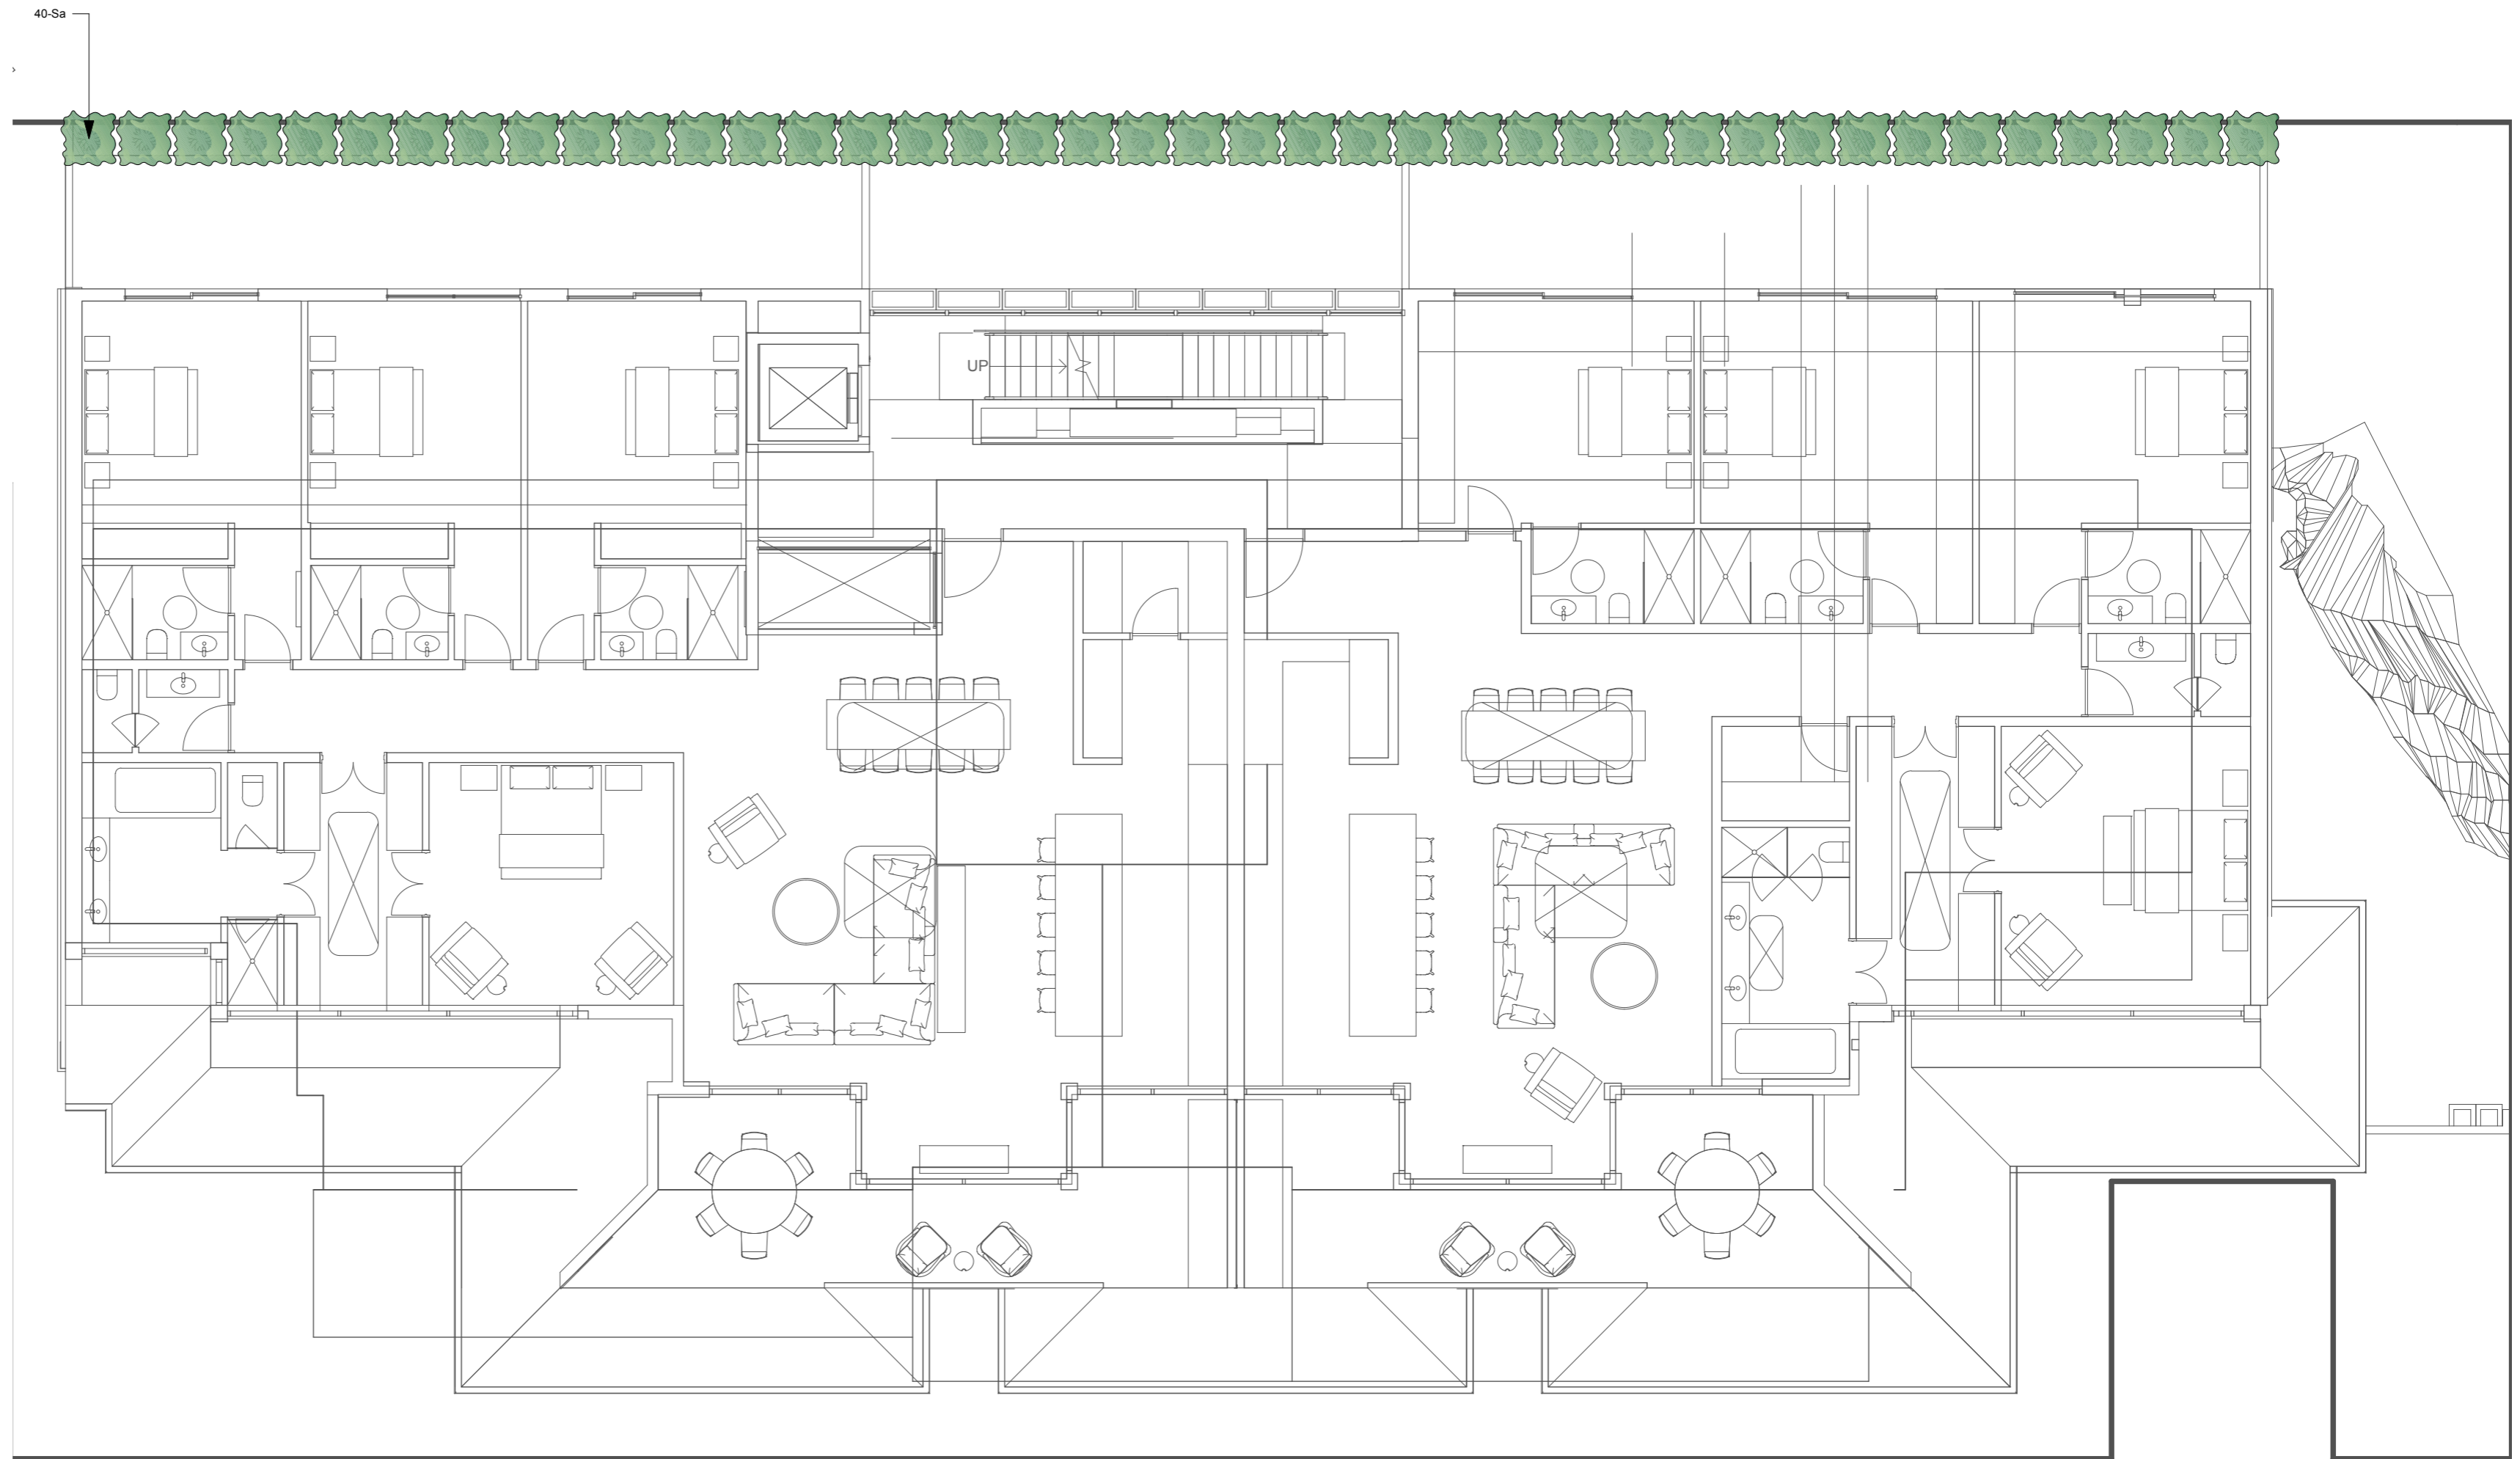

Plant List	Images	ID	Qty	Botanical Name	Common Name	Mature Height	Mature Spread	Scheduled Size
Trees								
		WAF	1	Waterhousia floribunda	Weeping Lilly Pilly	30m	10m	100L
Shrubs								
		Cgla 'GW'	6	Casuarina glauca 'Green Wave'	Green Wave	1.2m	1.2m	300mm
		CoAl	4	Correa alba	White Correa	0.9 - 1.5m	0.9 - 1.2m	300mm
		Hpet	35	Helichrysum petiolare	Licorice Plant	0.5m	0.8m	200mm
		Lcon	77	Lomandra confertifolia 'little con'	Matt Rush	0.4m	0.4m	200mm
		Pa	6	Plectranthus argentatus	Silver Shield	0.75m	0.75m	200mm
		Ri	15	Rhaphtolepis indica	Indian Hawthorn	1m	1m	200mm
		Sa	105	Syzygium australe 'Resilience'	Lilly Pilly	2m	1m	300mm
		Wf	26	Westringia fruticosa	Coastal Rosemary	1m	1m	200mm
Grasses								
		Zt	32	Zoysia tenuifolium	No-mow Lawn Grass	0.3m	0.3m	140mm
Perennials								
Climbers								
Succulents								
		Khil	17	Kalanchoe hildebrandii	Silver Teaspoons	0.9m	0.9m	300mm
Ground Covers								
		Cgla	31	Carpobrotus glaucescens	Coastal Moonflower, Pigface, Iceplant	0.3m	1.2m	140mm
		Cc	88	Casuarina glauca 'Cousin It'	Cousin It	0.1m	1m	140mm
		Rop	3	Rosmarinus officinalis 'prostratus'	Prostrate Rosemary	0.3m	1m	140mm
		Ss	32	Senecio serpens	Blue Chalk Sticks	0.2m	0.6m	140mm
Fern								
Herb								
Accent								
		Dex	17	Doryanthes excelsa	Gymea Lily, Giant Lily	1.5m	1.2m	300mm
		Cb	25	Crassula ovata 'Blue Bird'	Blue Jade Plant	0.9m	0.8m	300mm
Total			520					

WATERHOUSIA FLORIBUNDA

CASUARINA GLAUCA 'GREEN WAVE'

CORREA ALBA

HELICHRYSUM PETIOLE

LOMANDRA CONFERTIA 'LITTLE CON'

DORYANTHES EXCELSA

CARPOBROTUS GLAUESCENS

WESTRINGIA FRUTICOSA

ROSMARINUS OFFICIALIS 'PROSTRATUS'

PLANTING PLAN - SECOND FLOOR

1102 BARRENJOEY RD, PALM BEACH

DESIGNED BY LC	DRAWN BY LC	CHECKED BY PA	DATE 28/02/22	REVISIONS
CLIENT Asia Digital Investments Pty Ltd	PAGE SIZE A2	SCALE 1:100	REVISION B	A 03/12/21 Amended to reflect updated architectural
DRAWING NUMBER PLT-03	REVISION B	SHEET 01 OF 01