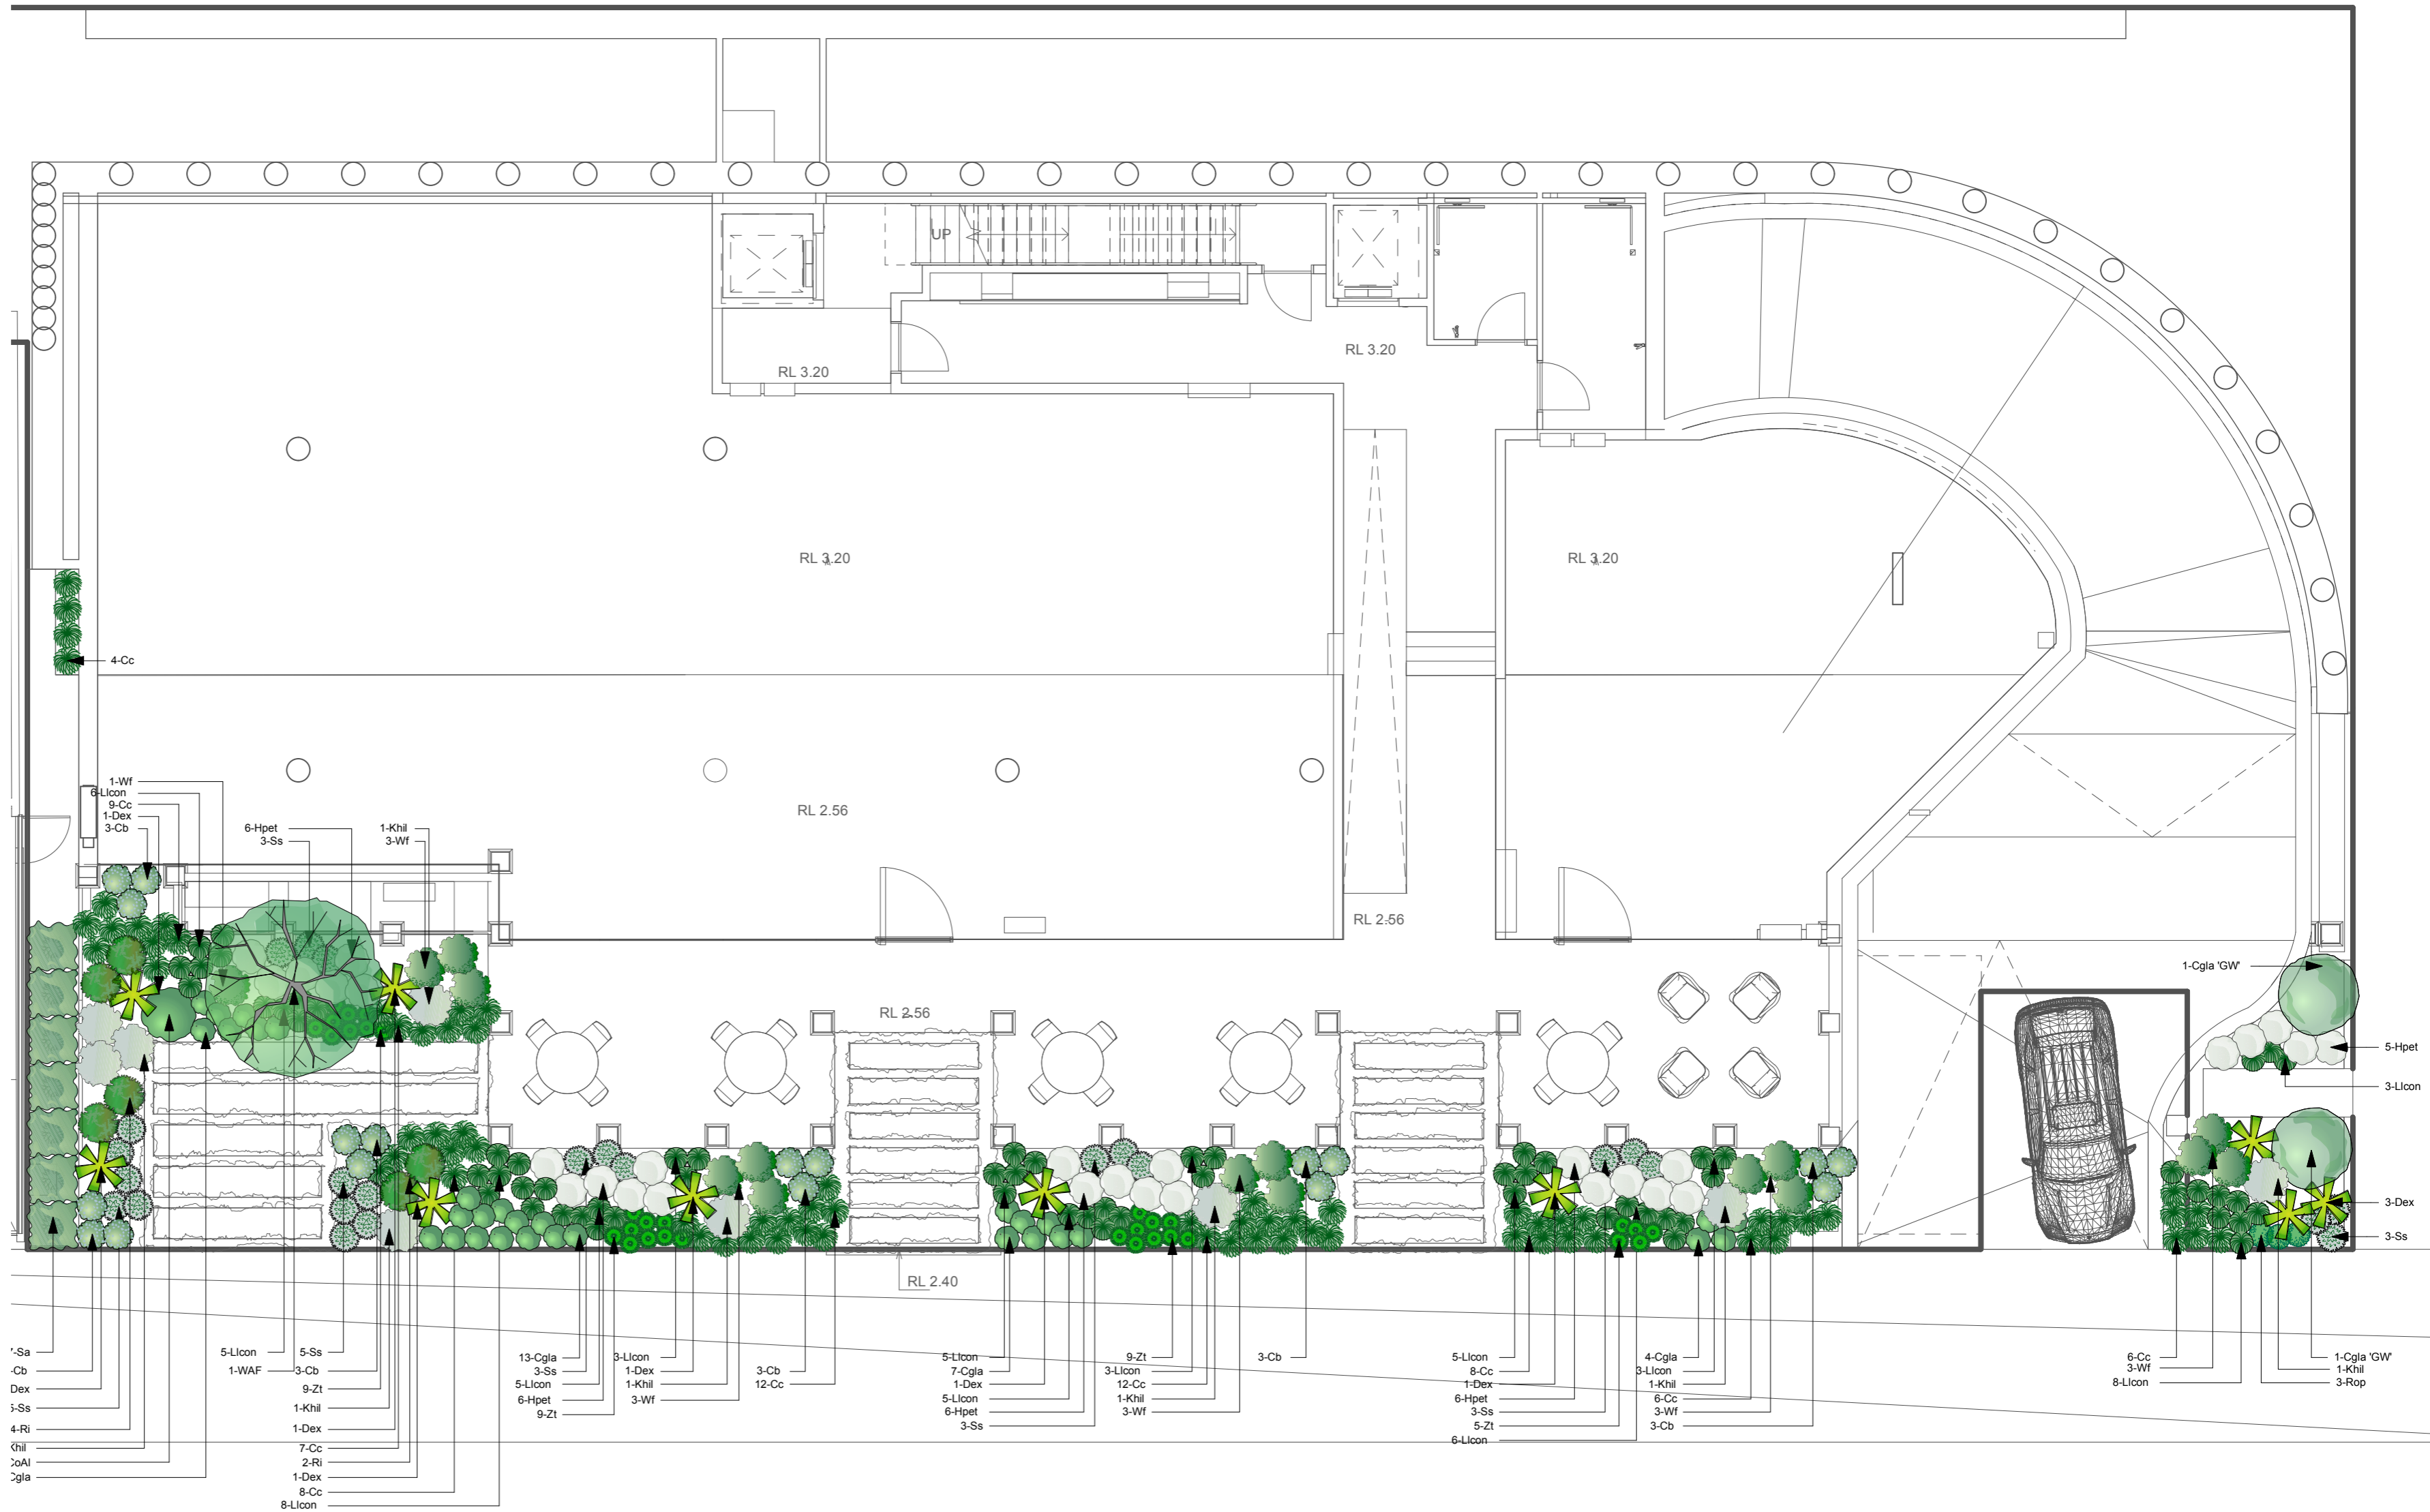

Plant List	Images	ID	Qty	Botanical Name	Common Name	Mature Height	Mature Spread	Scheduled Size
Trees								
	WAF	1	1	Waterhousea floribunda	Weeping Lily Pilly	30m	10m	100L
Shrubs								
	Cgla 'GW'	6	6	Casuarina glauca 'Green Wave'	Green Wave	1-2m	1-2m	300mm
	CoAl	4	4	Correa alba	White Correa	0.9 - 1.5m	0.9 - 1.2m	300mm
	Hpet	35	35	Helichrysum petiolare	Licorice Plant	0.5m	0.8m	200mm
	Lcon	77	77	Lomandra confertifolia 'Little con'	Matt Rush	0.4m	0.4m	200mm
	Pa	6	6	Plectranthus argentatus	Silver Shield	0.75m	0.75m	200mm
	Ri	15	15	Rhaplophoe indica	Indian Hawthorn	1m	1m	200mm
	Sa	105	105	Syzgium australe 'Resilience'	Lily Pilly	2m	1m	300mm
	Wf	26	26	Westringia fruticosa	Coastal Rosemary	1m	1m	200mm
Grasses								
	Zt	32	32	Zoysia tenuifolium	No-mow Lawn Grass	0.3m	0.3m	140mm
Perennials								
Climbers								
Succulents								
	Khil	17	17	Kalanchoe hillebrandii	Silver Teaspoons	0.9m	0.9m	300mm
Ground Covers								
	Cgla	31	31	Carpobrotus glaucescens	Coastal Moonflower, Pigface, Iceplant	0.3m	1.2m	140mm
	Cc	88	88	Casuarina glauca 'Cousin It'	Cousin It	0.1m	1m	140mm
	Rop	3	3	Rosmarinus officinalis prostratus	Prostrate Rosemary	0.3m	1m	140mm
	Ss	32	32	Senecio serpens	Blue Chalk Sticks	0.2m	0.6m	140mm
Fern								
Herb								
Accent								
	Dex	17	17	Doryanthes excelsa	Gymea Lily, Giant Lily	1.5m	1.2m	300mm
	Cb	25	25	Crassula ovata 'Blue Bird'	Blue Jade Plant	0.9m	0.8m	300mm
Total			520					