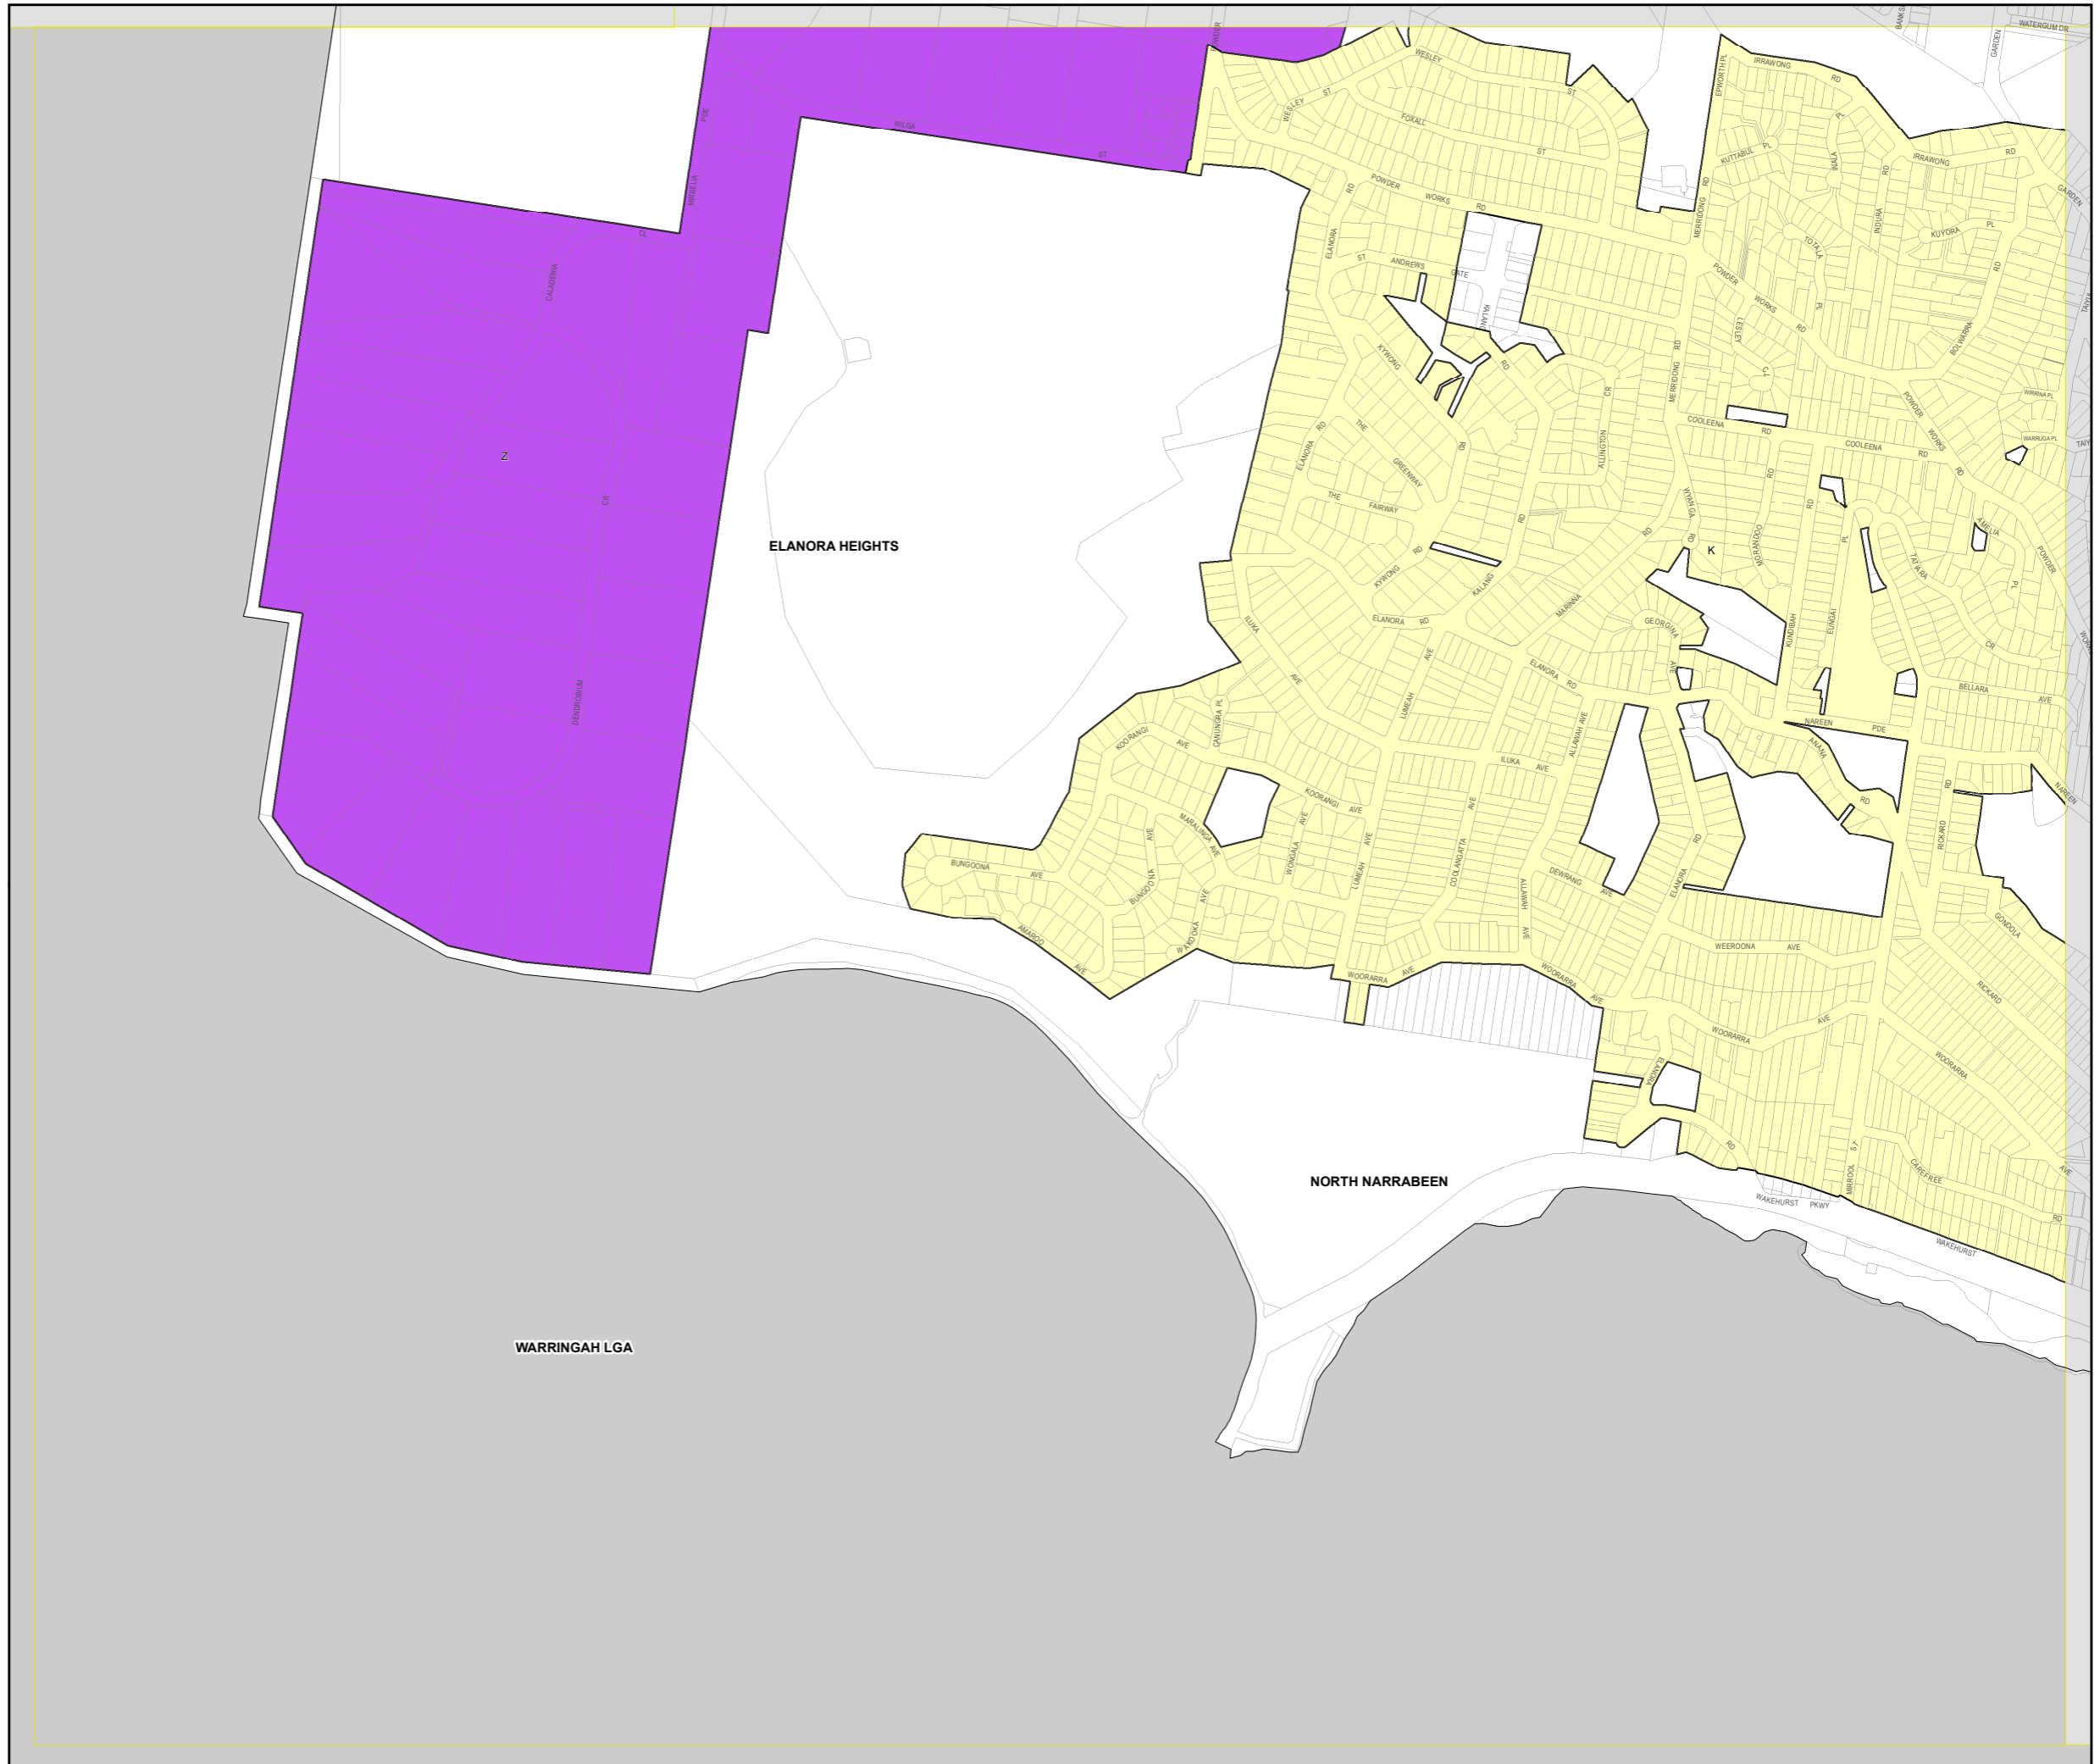

Lot Size Map - Sheet LSZ_013

Minimum Lot Size (sq m)

- F 500
- K 550
- Q 700
- U1 1,000
- U2 1,200
- V 2,000
- W1 4,000
- W2 4,600
- X1 5,800
- X2 6,000
- X3 8,000
- Y1 10,000 (1.0ha)
- Y2 11,000 (1.1ha)
- Y3 18,000 (1.8ha)
- Z 20,000 (2.0ha)
- AB 200,000 (20.0ha)

Cadastre

Cadastre 22/04/2021 © Northern Beaches Council

0 200 Metres

Scale: 1:10,000 @ A3

Projection: GDA 1994
Zone 56