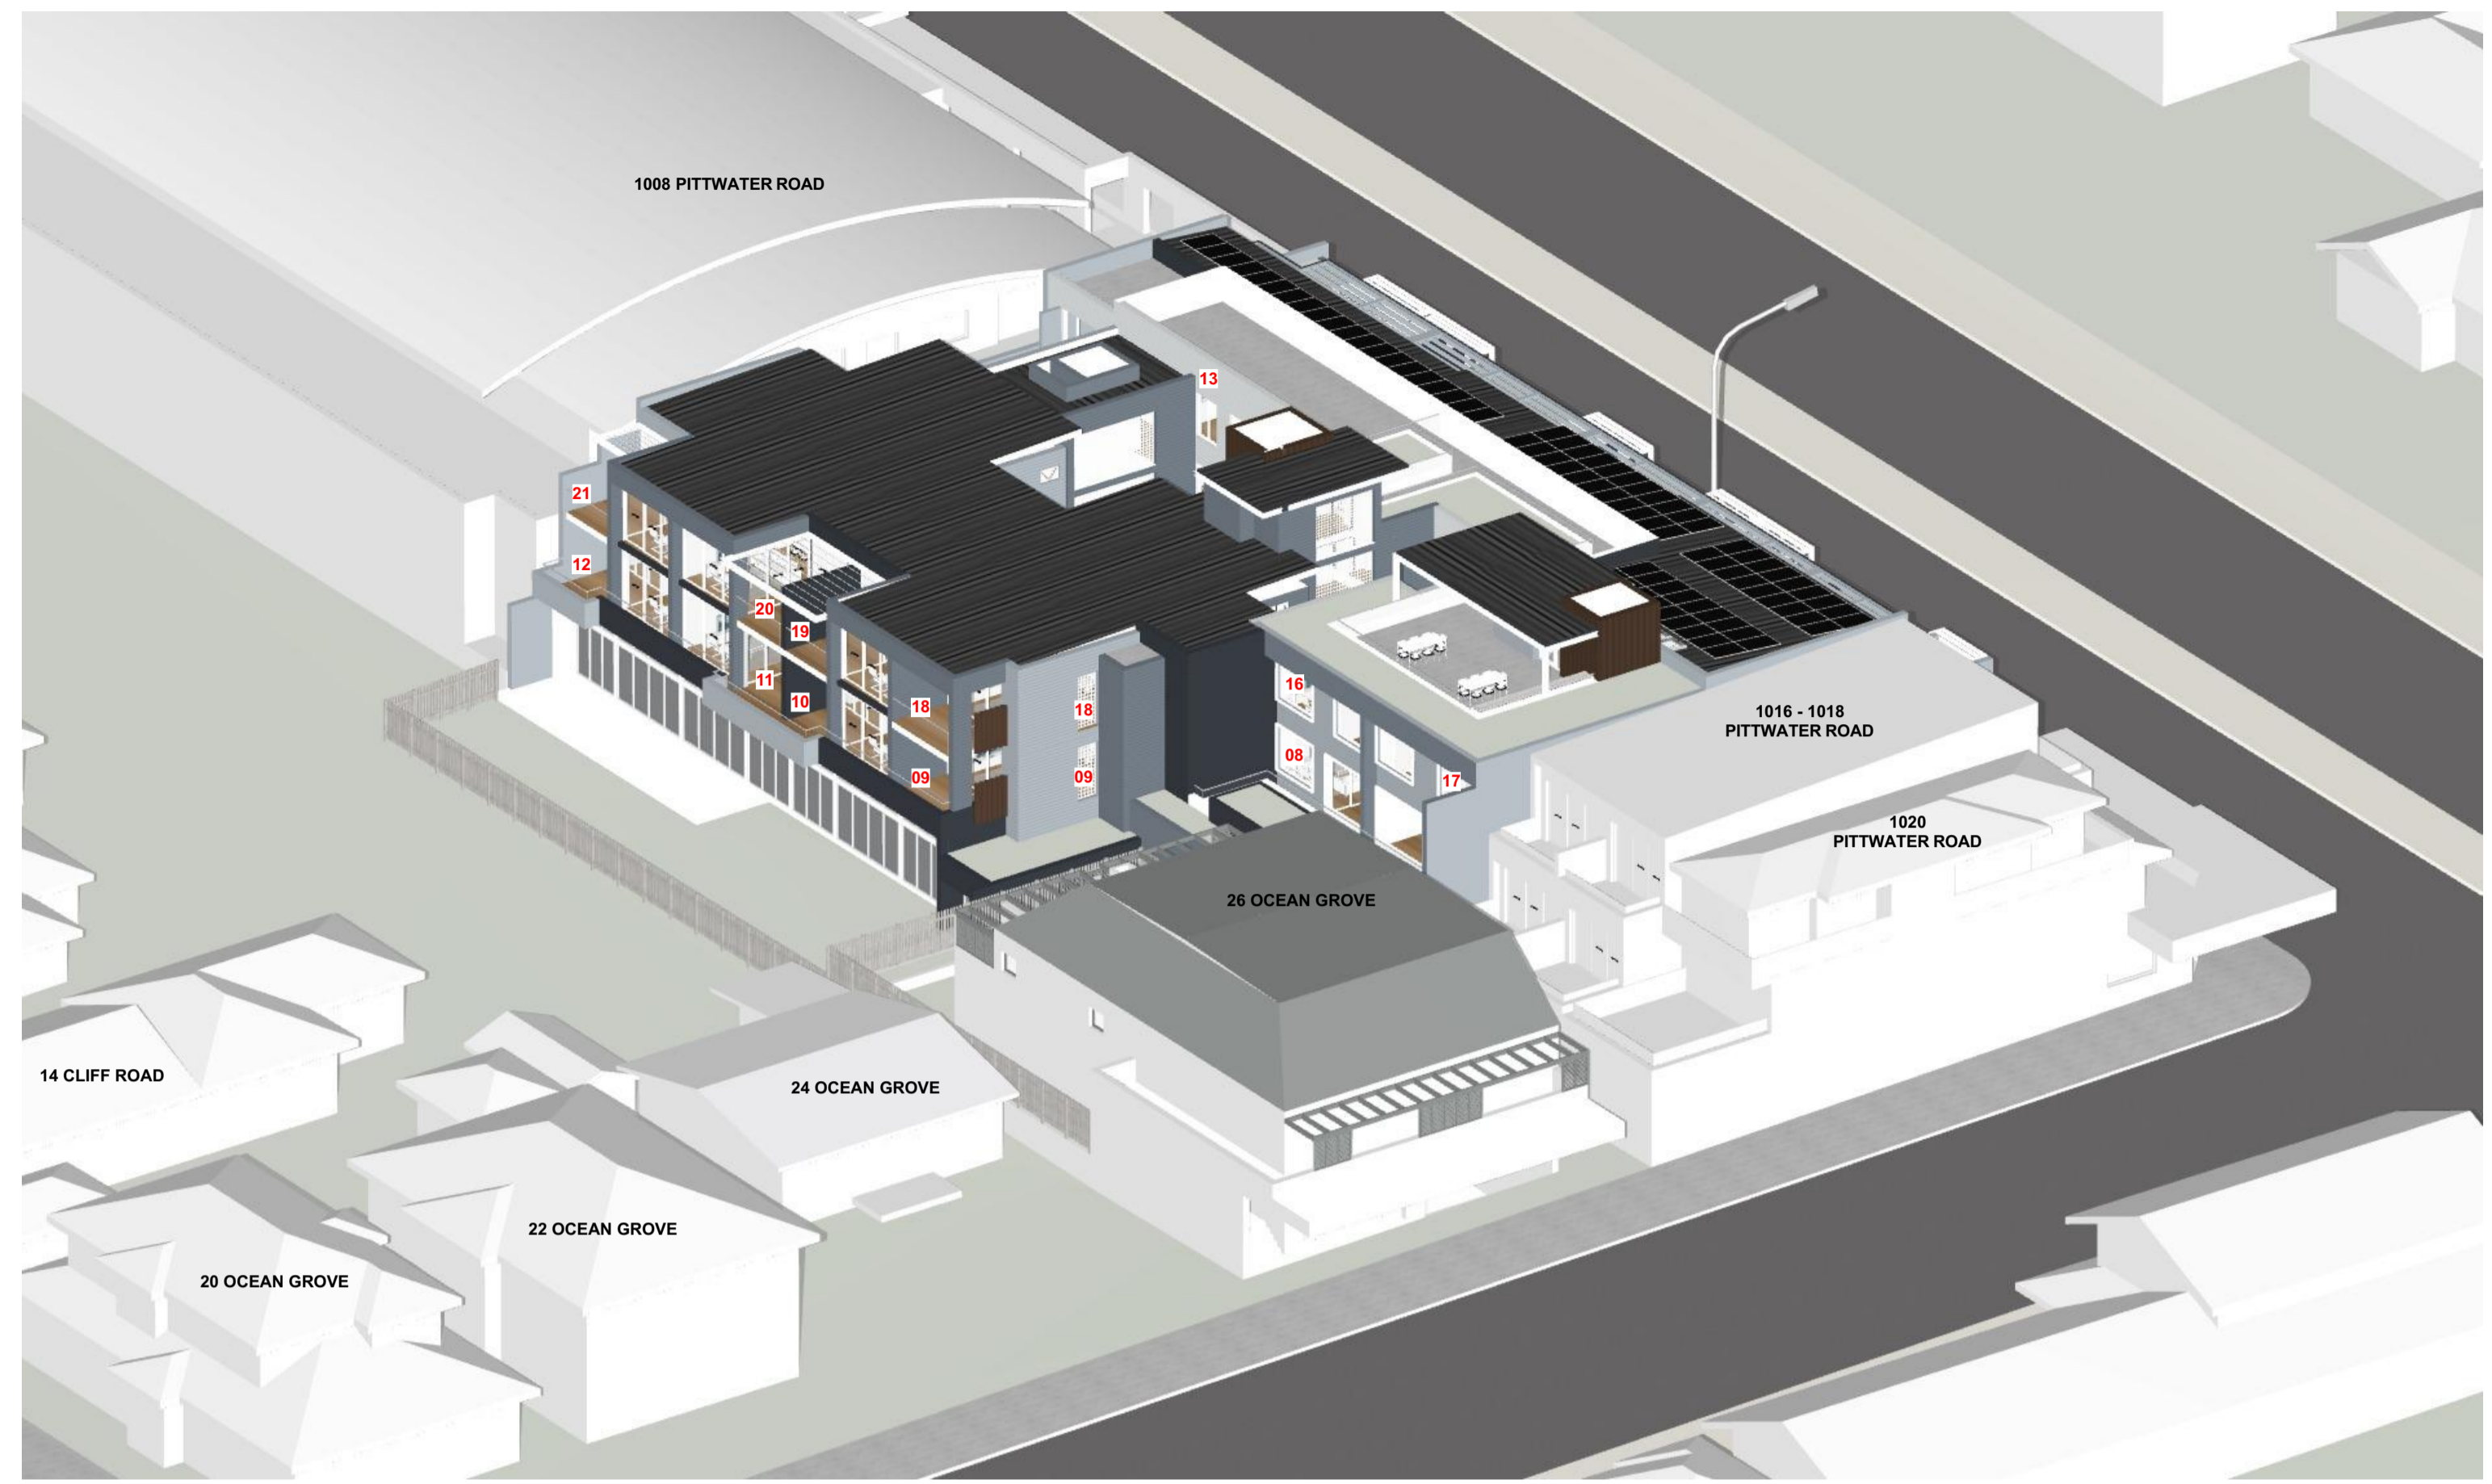

9 AM - 21 JUNE

10 AM - 21 JUNE

11 AM - 21 JUNE

Certification of View from the Sun Diagrams

I hereby certify that the view from the sun diagrams submitted with the proposal
a) are in accordance with the survey
b) indicate views from the sun at hourly intervals from 9 am to 3 pm on 21 June

Sean Gartner
(Registered Architect #6072 NSW)

12 NOON - 21 JUNE

1 PM - 21 JUNE

2 PM - 21 JUNE

Certification of View from the Sun Diagrams

I hereby certify that the view from the sun diagrams submitted with the proposal
a) are in accordance with the survey
b) indicate views from the sun at hourly intervals from 9 am to 3 pm on 21 June

Sean Gartner
(Registered Architect #6072 NSW)

3 PM - 21 JUNE

Certification of View from the Sun Diagrams

I hereby certify that the view from the sun diagrams submitted with the proposal
a) are in accordance with the survey
b) indicate views from the sun at hourly intervals from 9 am to 3 pm on 21 June