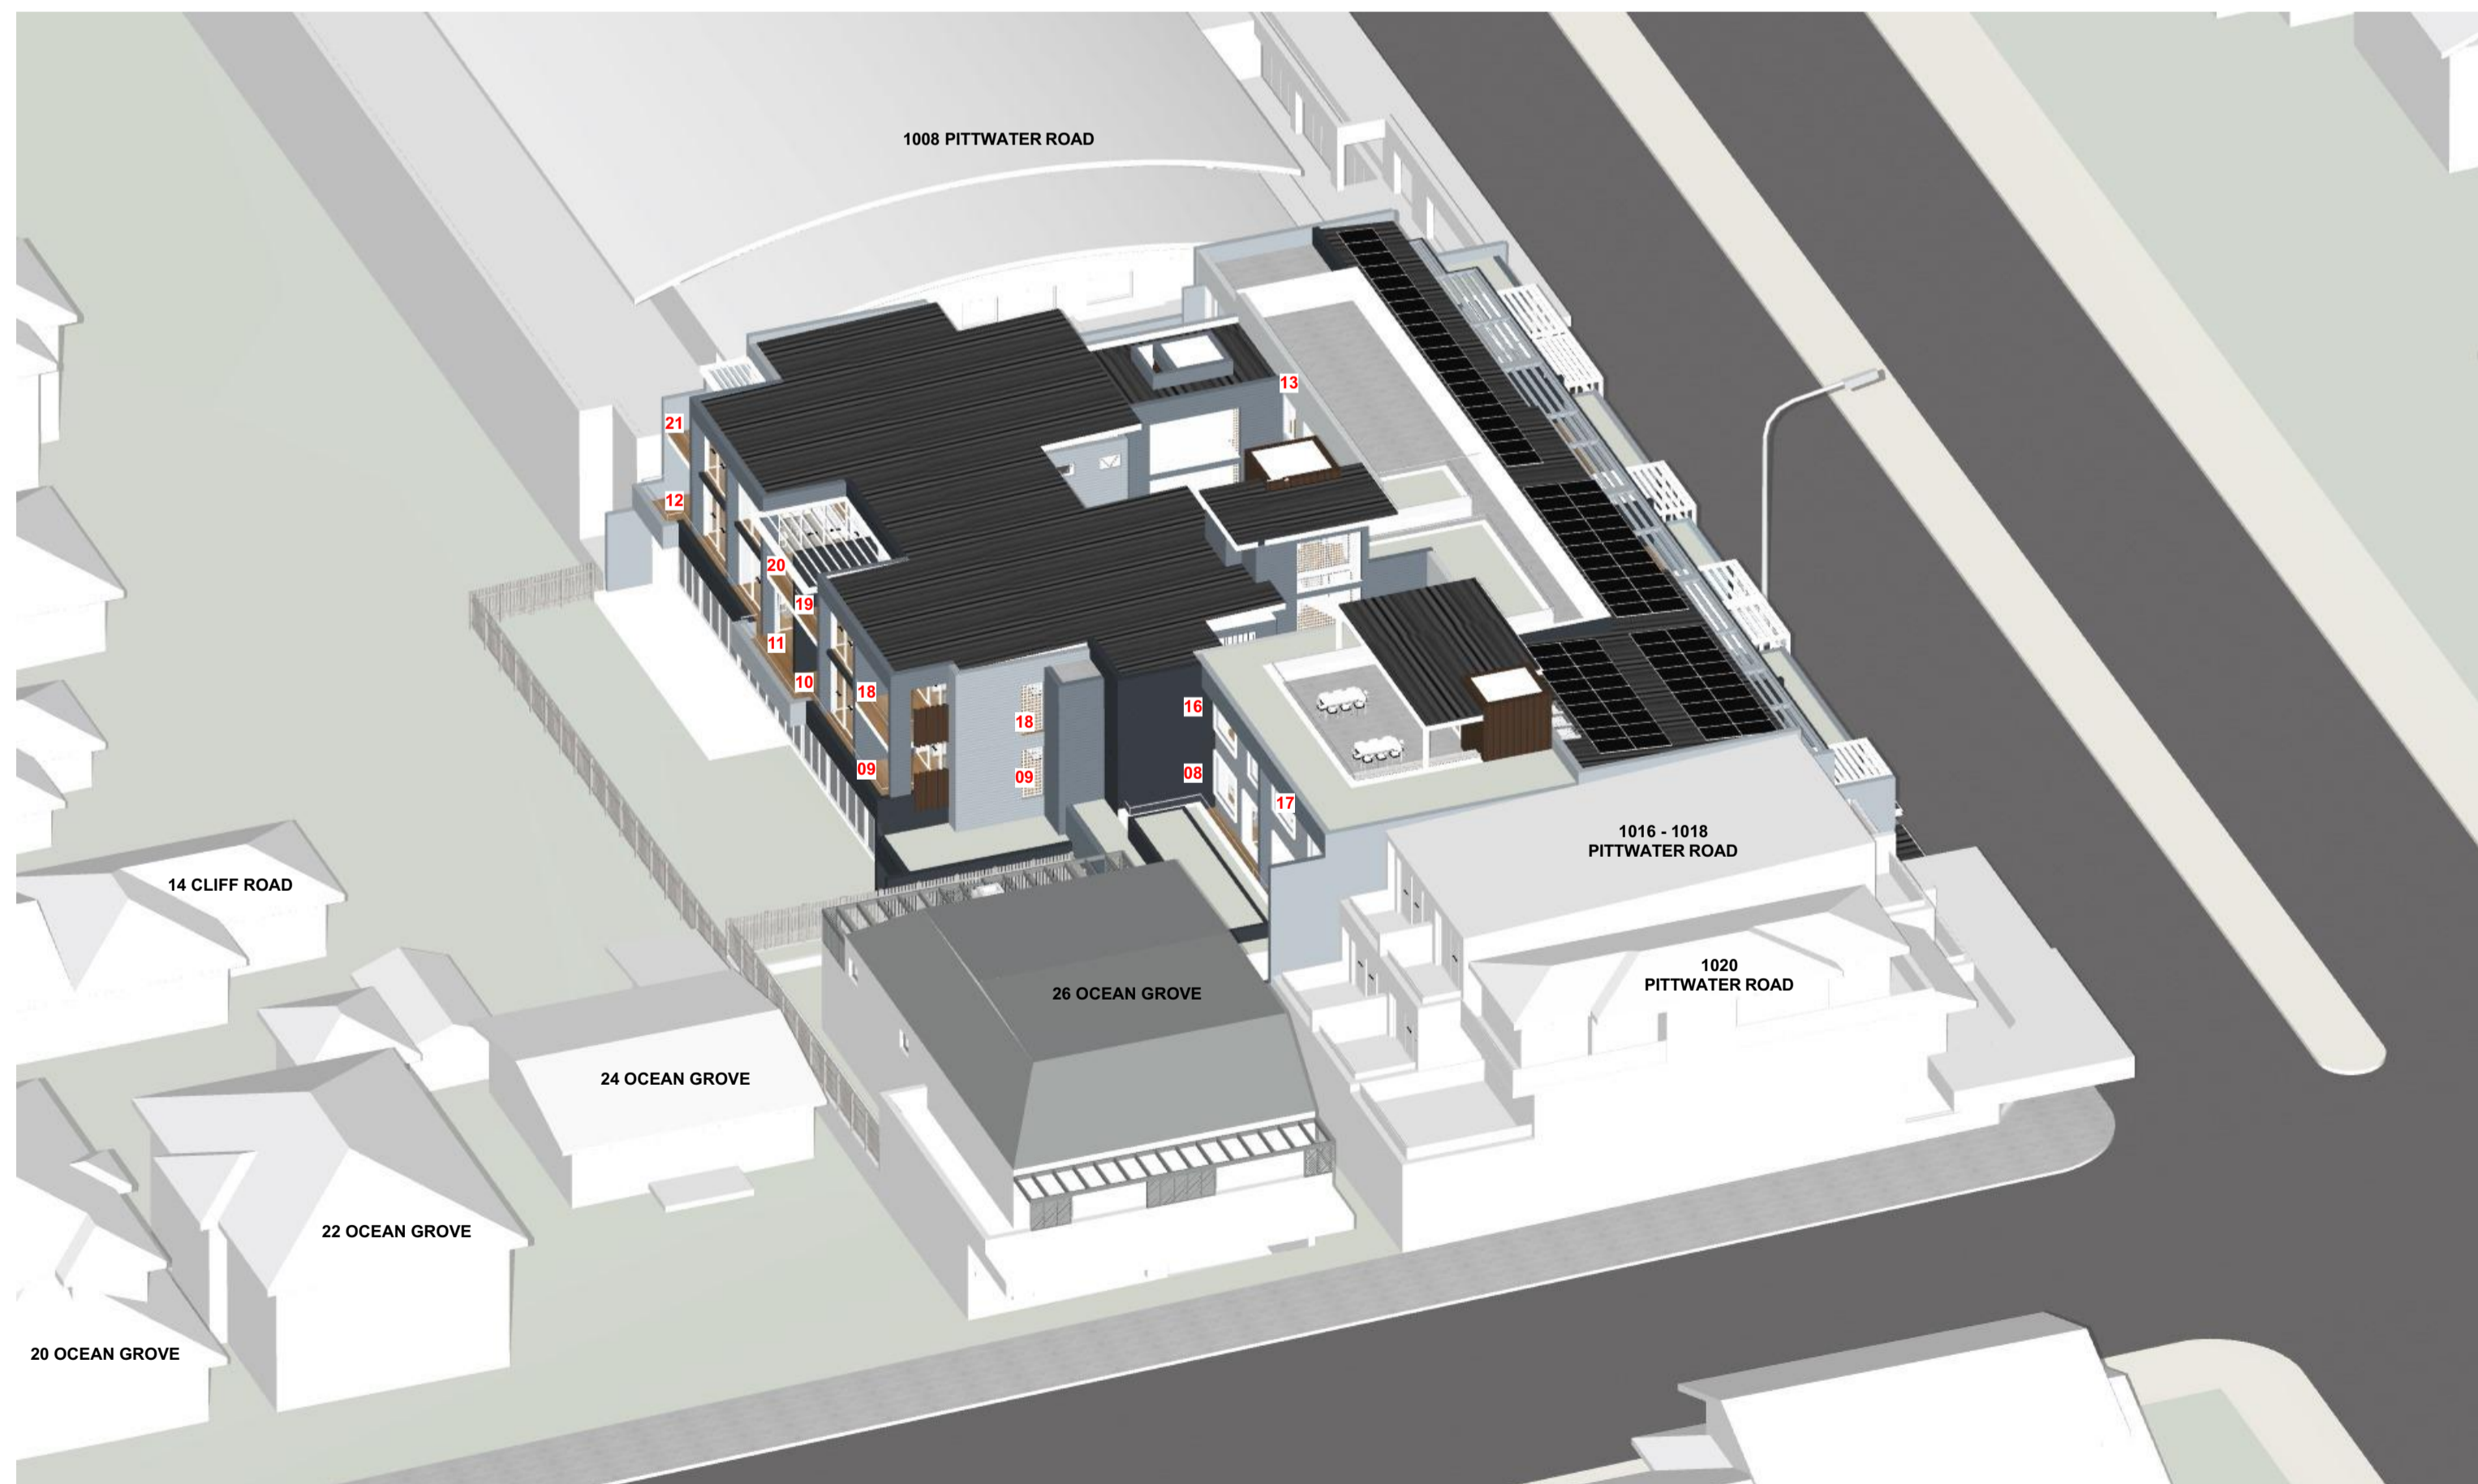

9 AM - 21 JUNE

10 AM - 21 JUNE

11 AM - 21 JUNE

Certification of View from the Sun Diagrams

I hereby certify that the view from the sun diagrams submitted with the proposal
a) are in accordance with the survey
b) indicate views from the sun at hourly intervals from 9 am to 3 pm on 21 June

Sean Gartner
(Registered Architect #6072 NSW)

12 NOON - 21 JUNE

1 PM - 21 JUNE

2 PM - 21 JUNE

Certification of View from the Sun Diagrams

I hereby certify that the view from the sun diagrams submitted with the proposal
a) are in accordance with the survey
b) indicate views from the sun at hourly intervals from 9 am to 3 pm on 21 June

Sean Gartner
(Registered Architect #6072 NSW)

3 PM - 21 JUNE

Certification of View from the Sun Diagrams

I hereby certify that the view from the sun diagrams submitted with the proposal
a) are in accordance with the survey
b) indicate views from the sun at hourly intervals from 9 am to 3 pm on 21 June