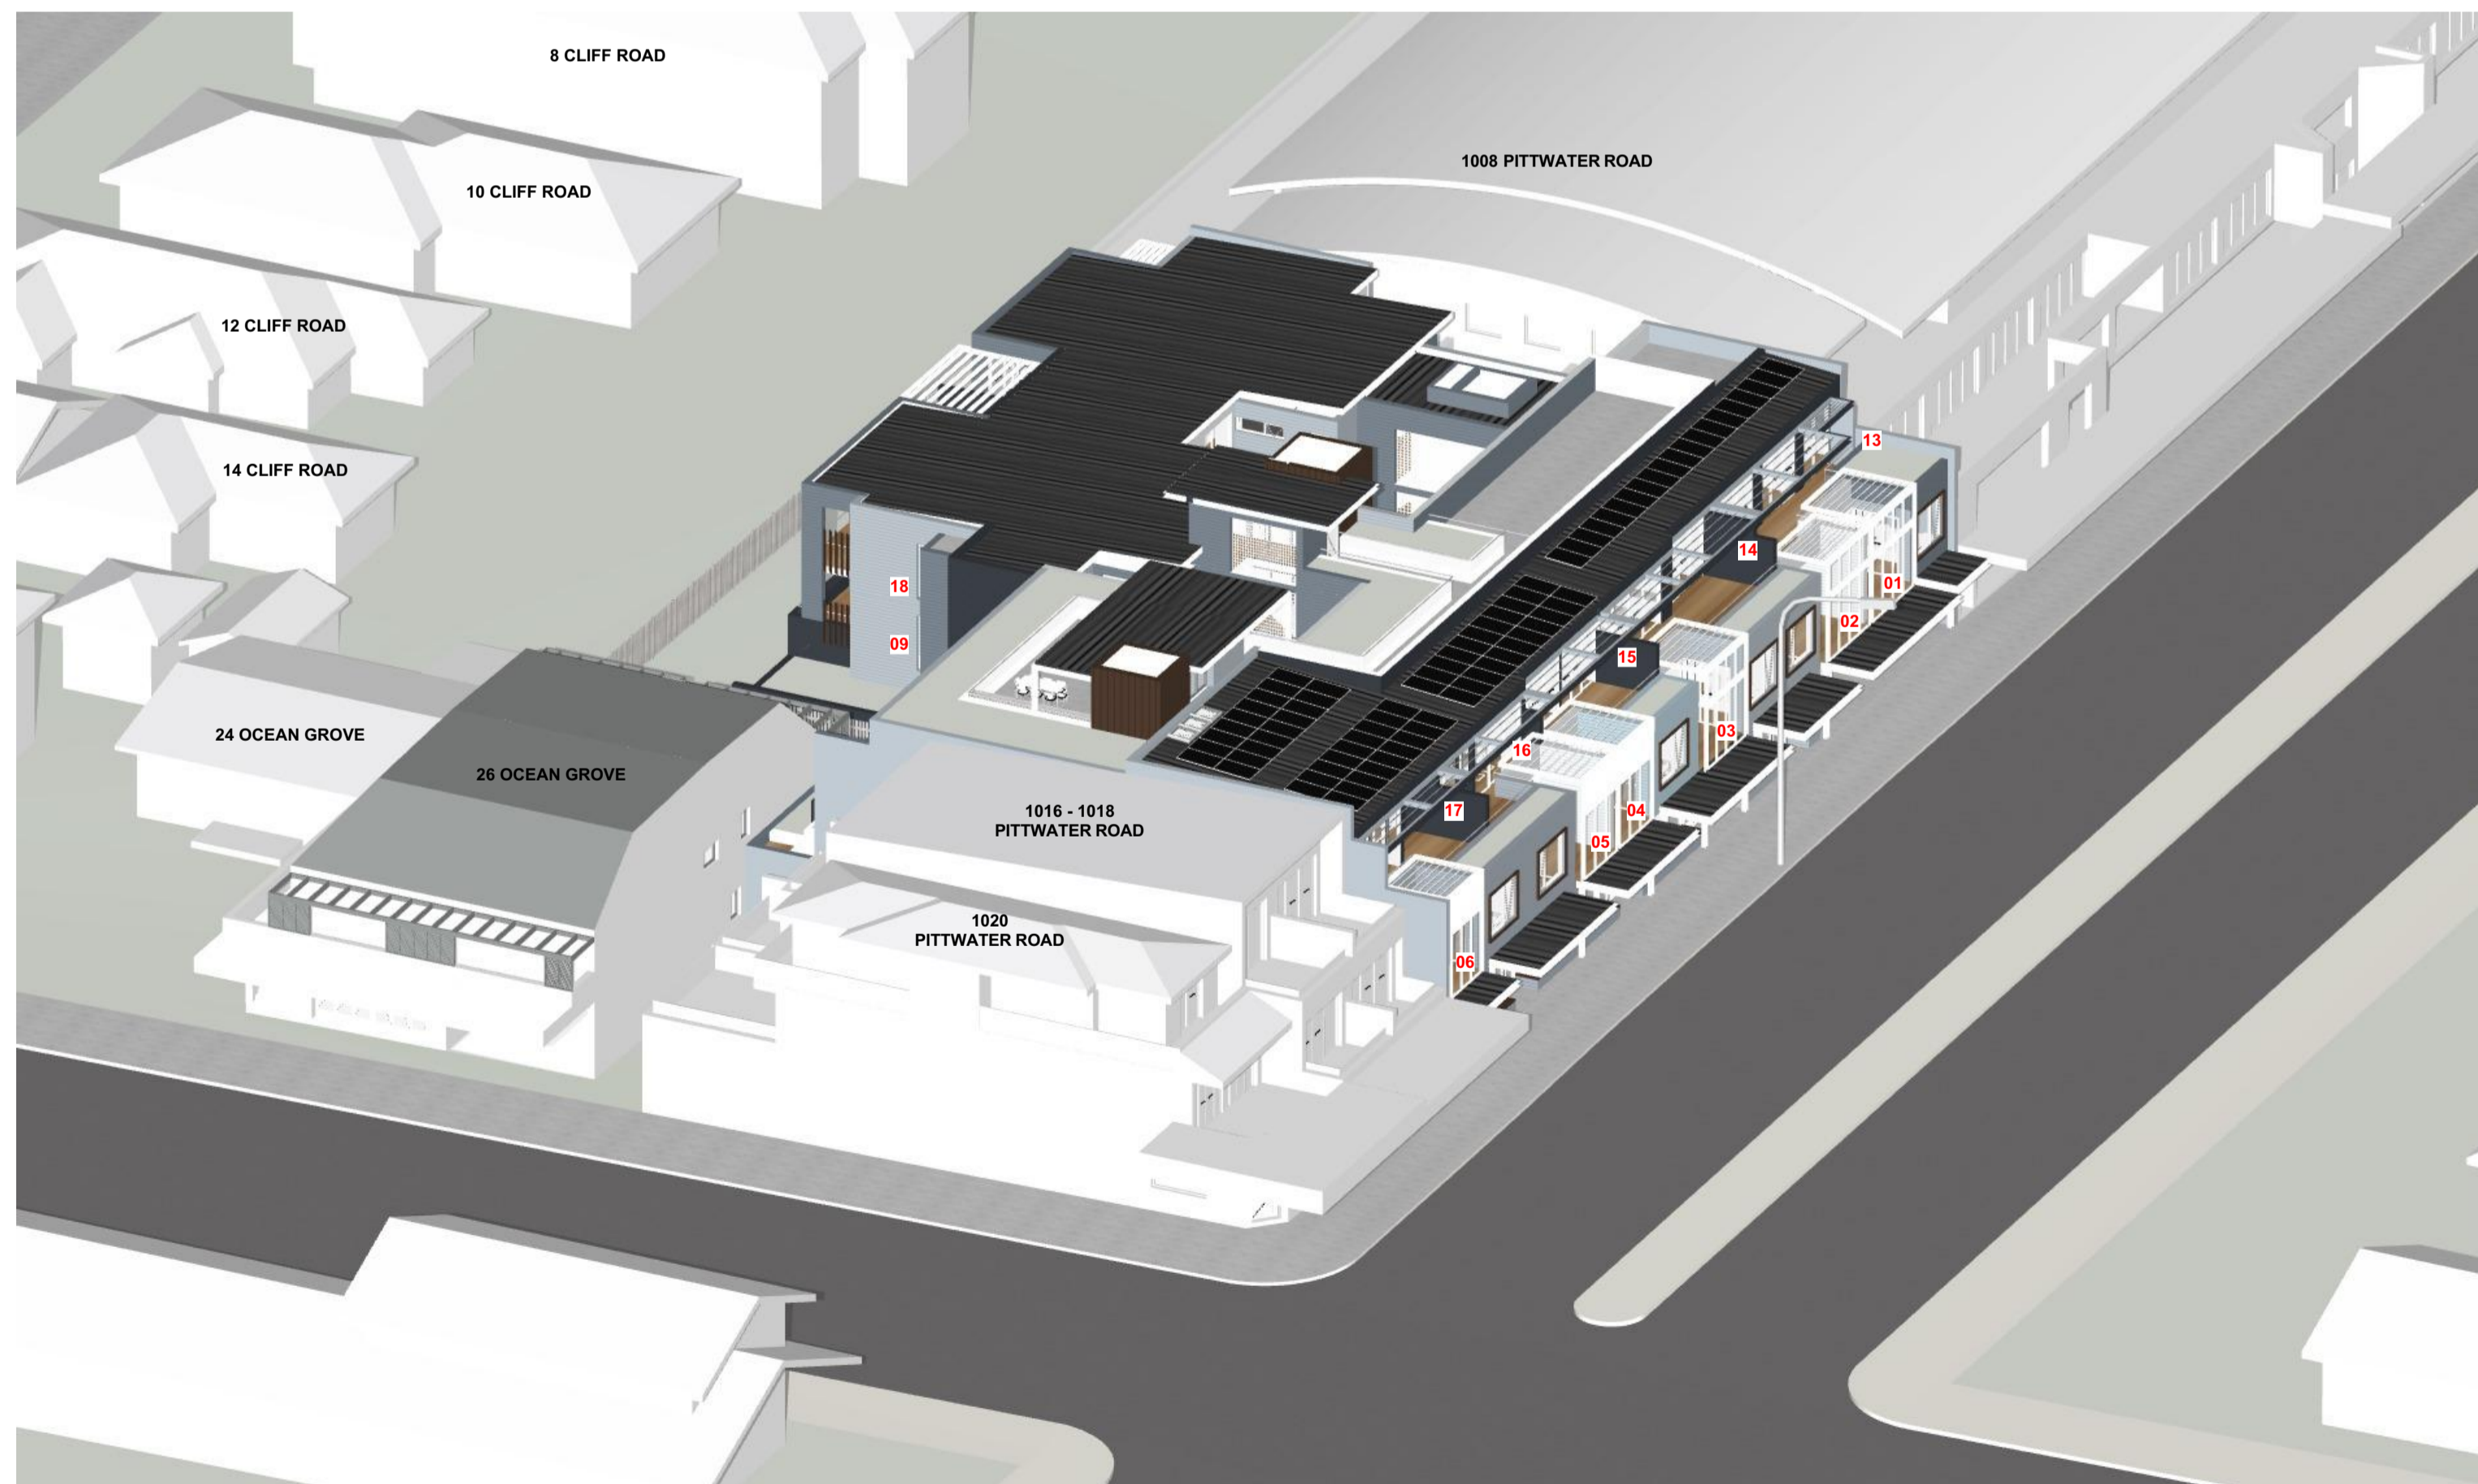

Sean Gartner
(Registered Architect #6072 NSW)

12 NOON - 21 JUNE

1 PM - 21 JUNE

2 PM - 21 JUNE

Certification of View from the Sun Diagrams

I hereby certify that the view from the sun diagrams submitted with the proposal
a) are in accordance with the survey
b) indicate views from the sun at hourly intervals from 9 am to 3 pm on 21 June

Sean Gartner
(Registered Architect #6072 NSW)

3 PM - 21 JUNE

Certification of View from the Sun Diagrams

I hereby certify that the view from the sun diagrams submitted with the proposal
a) are in accordance with the survey
b) indicate views from the sun at hourly intervals from 9 am to 3 pm on 21 June