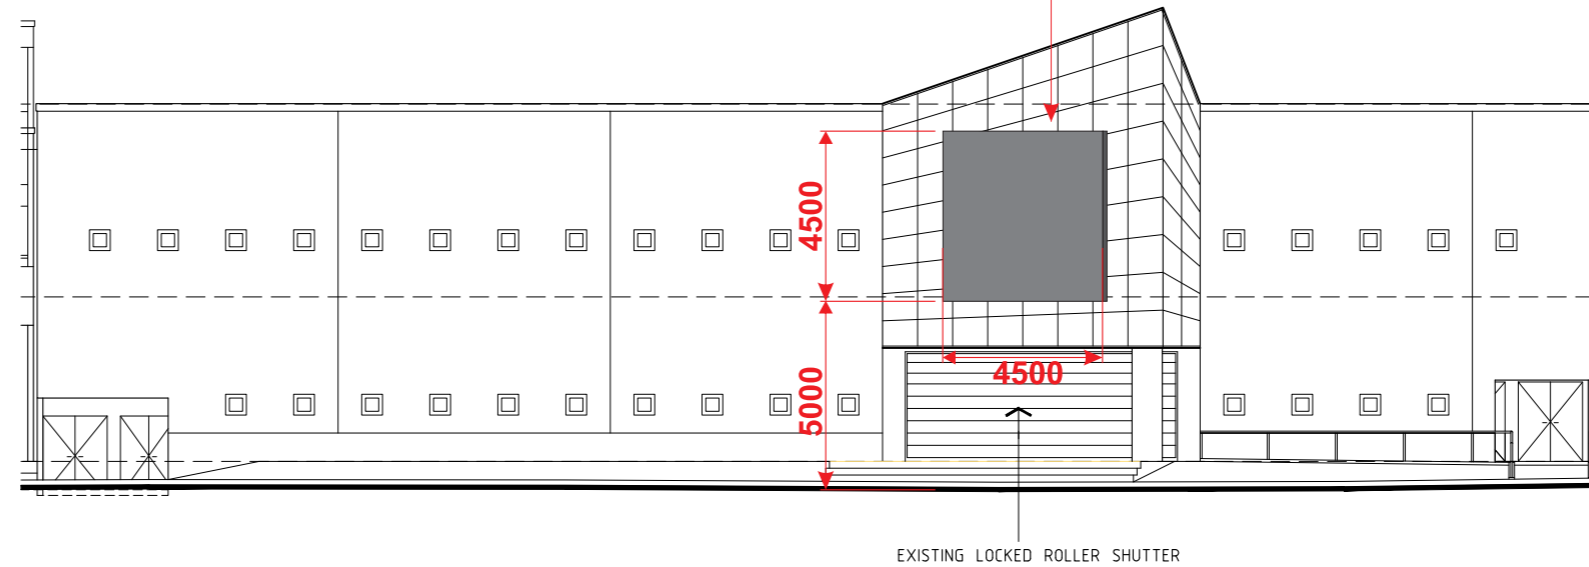

1 CONDAMINE STREET ELEVATION
SCALE 1:200 @ A3

THE SIGN AGENCY DESIGN · MANUFACTURE · INSTALLATION	37 Anvil Rd Seven Hills NSW 2147 0402 245 223 | thesignagency.com.au	Harvey Norman Balgowlah LED Display Screen		This artwork remains the intellectual property of The Sign Agency. It can only be reproduced with the express permission of The Sign Agency and is protected under the Australian & International copyright acts.	Drawing #: HN_B_LED: C1		
		Date: 22/07/21	Scale: @ A3		Drawn:	Rev: A	Job #: