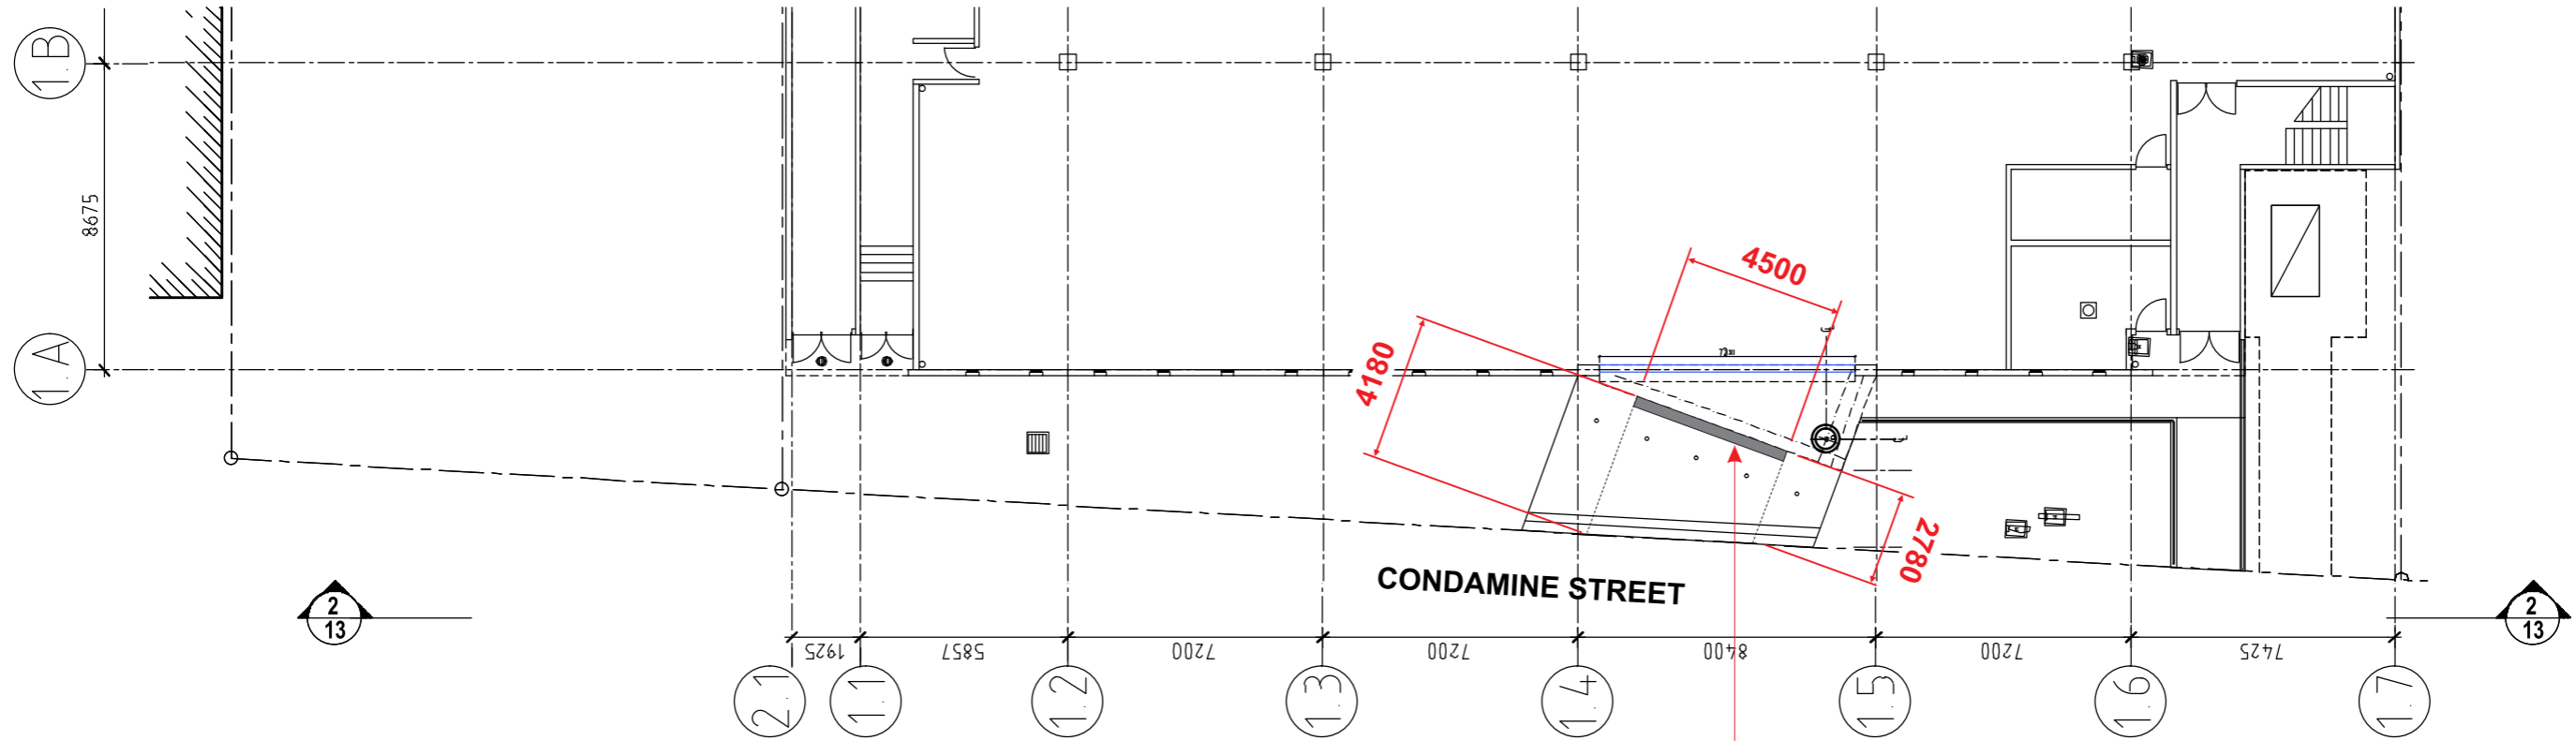

LED SCREEN LOCATION

DISTANCE FROM FASCIA TO BOUNDARY EDGE

 northern beaches council

THIS PLAN IS TO BE READ IN CONJUNCTION WITH THE CONDITIONS OF DEVELOPMENT CONSENT

DA2021/1385

1 EXISTING PLAN - LEVEL 1
SCALE 1:500 @ A3

2 GROUND FLOOR PLAN - CONDAMINE ST
SCALE 1:200 @ A3

PROPOSED NEW LED DISPLAY SCREEN
SIZE: 4500 x 4500mm

 northern beaches council

THIS PLAN IS TO BE READ IN CONJUNCTION WITH THE CONDITIONS OF DEVELOPMENT CONSENT