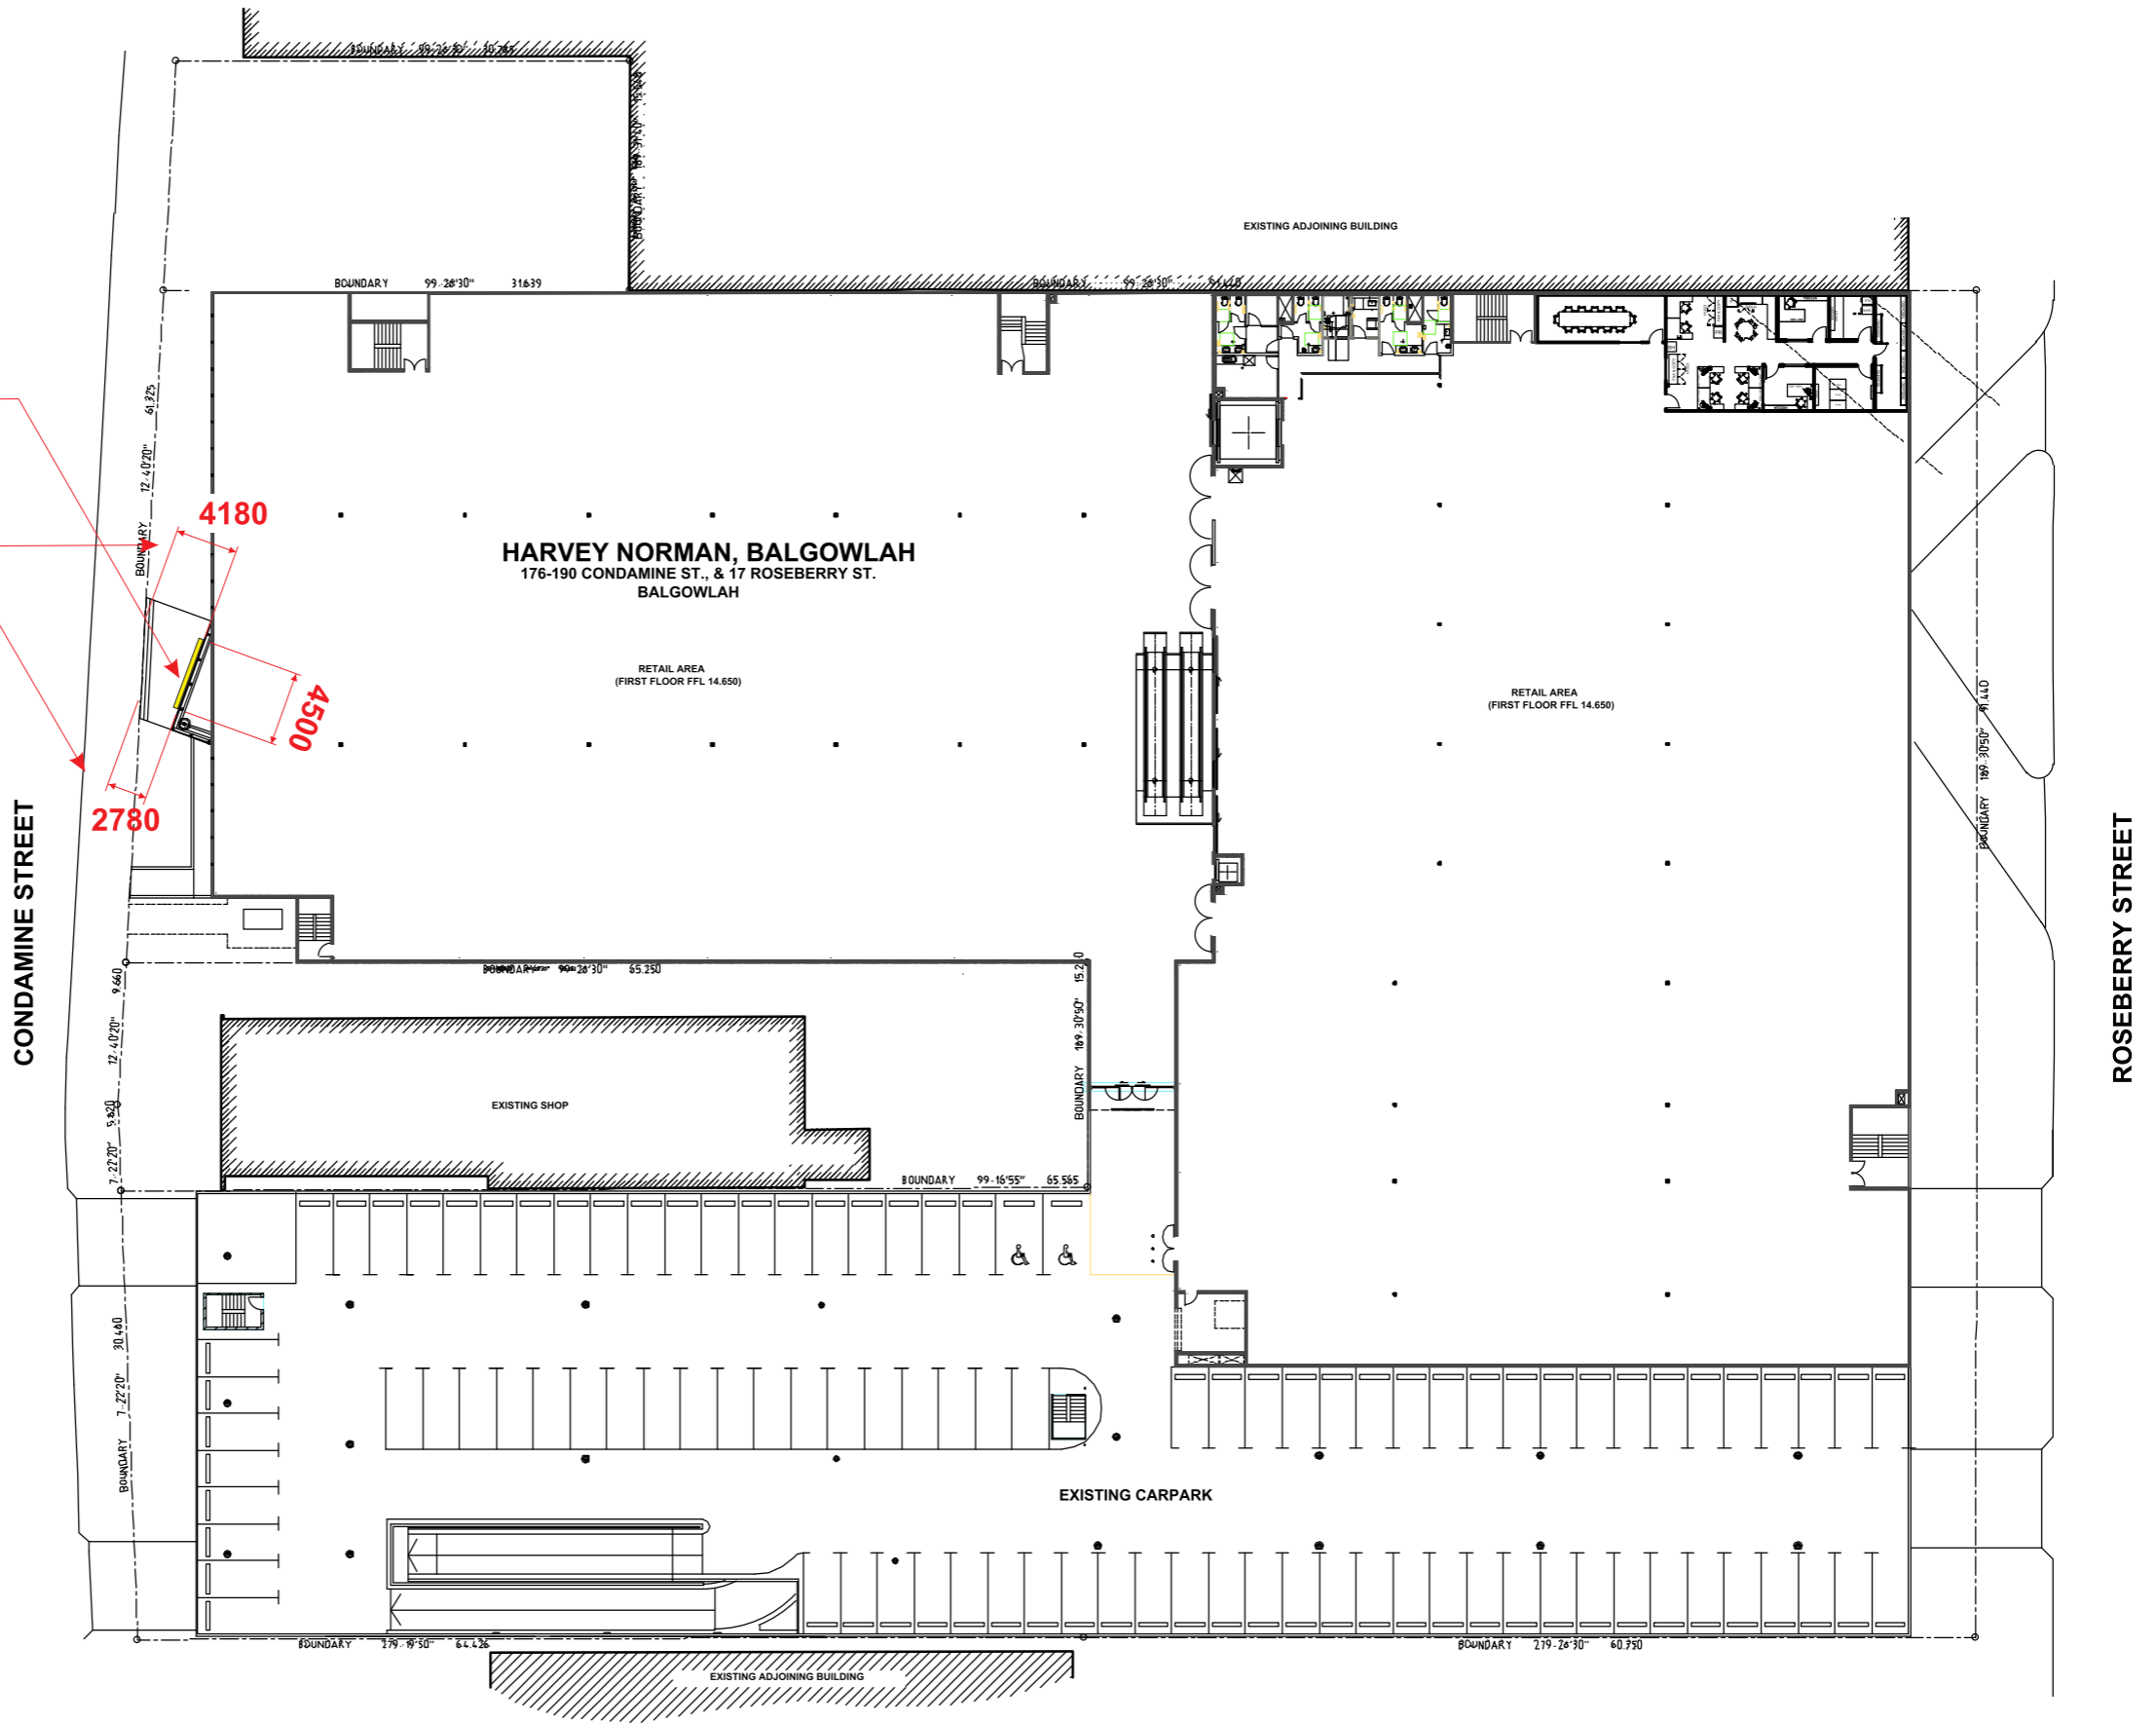

LED DISPLAY SCREEN: 4500 x 4500mm

VIEW: CNR BURNT BRIDGE CREEK DEVIATION & CONDAMINE ST

VIEW: LOOKING SOUTH DOWN CONDAMINE ST

VIEW: EXIT OF FREEDOM CAR PARK

 northern beaches council
THIS PLAN IS TO BE READ IN CONJUNCTION WITH THE CONDITIONS OF DEVELOPMENT CONSENT
DA2021/1385

LED SCREEN LOCATION

DISTANCE FROM FASCIA TO BOUNDARY EDGE

 northern beaches council

THIS PLAN IS TO BE READ IN CONJUNCTION WITH THE CONDITIONS OF DEVELOPMENT CONSENT

DA2021/1385

1 EXISTING PLAN - LEVEL 1
SCALE 1:500 @ A3

2 GROUND FLOOR PLAN - CONDAMINE ST
SCALE 1:200 @ A3

PROPOSED NEW LED DISPLAY SCREEN
SIZE: 4500 x 4500mm

 northern beaches council

THIS PLAN IS TO BE READ IN CONJUNCTION WITH THE CONDITIONS OF DEVELOPMENT CONSENT