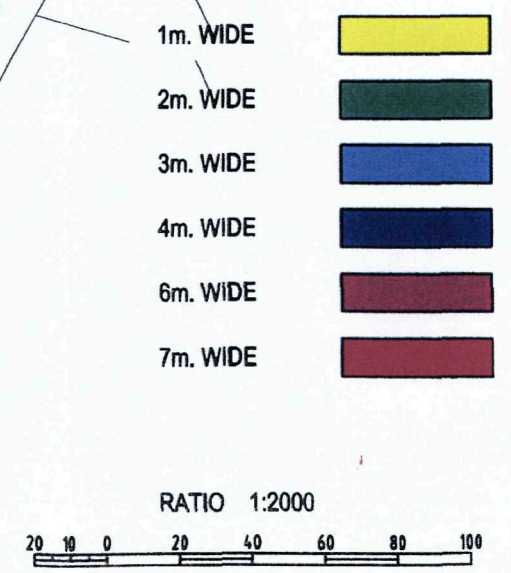

GROUND FLOOR		 Warringah Mall
Common Mall Egress/Escape Paths & Widths		
Warringah Mall Shopping Centre, Pittwater Road, Brookvale.		
Drawing No. P8	Rev. A	Date: Nov 2002

LOCALITY PLAN