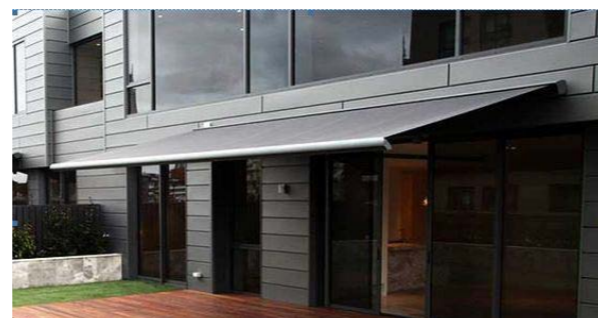

TS VERTICAL TIMBER BATTEN SHADE SCREEN
WEATHERED TIMBER

FA RETRACTABLE FABRIC AWNING
CHARCOAL GREY