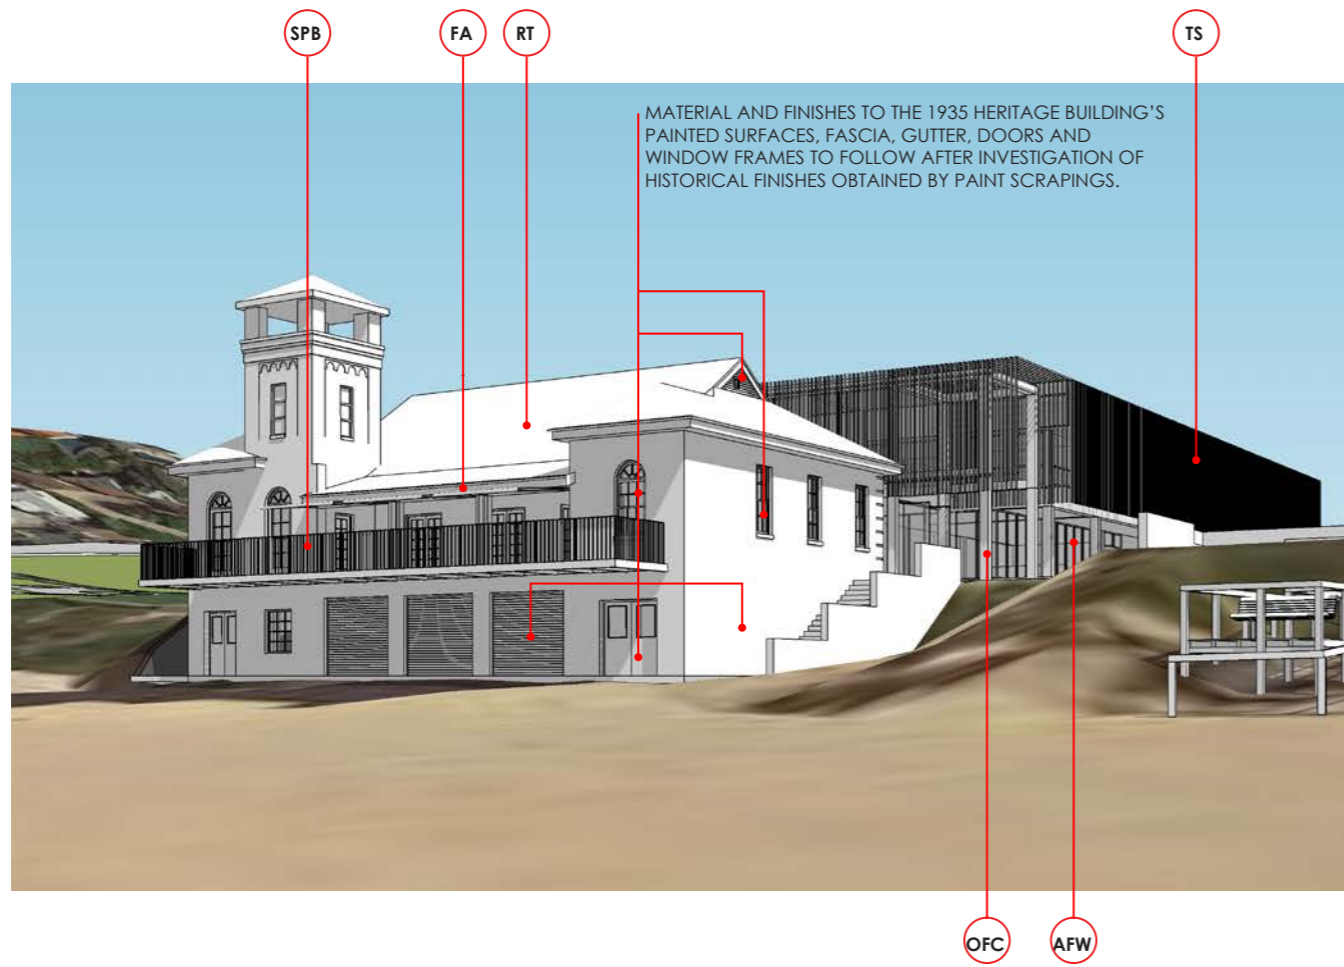

FSLSC EXTERNAL FINISHES SCHEDULE

ALTERATIONS + ADDITIONS
FRESHWATER SURF LIFE SAVING CLUB

11_04 17 MAY 2023
BONUS + ASSOCIATES

ISSUE A

RT MONIER TERRACOTTA GLAZED ROOF TILES
COLOR 'FLORENCE RED'

TS VERTICAL TIMBER BATTEN SHADE SCREEN
WEATHERED TIMBER

AFW ALUMINUM WINDOW & DOOR FRAMES WITH CLEAR GLASS
UNIVERSAL ANODISERS SATIN SLATE GREY

OFC OFF FORM CONCRETE
CLASS 2 FORMWORK

SPB STEEL PALISADE BALUSTRADE
THERMAL ZINC SPRAY

FA RETRACTABLE FABRIC AWNING
CHARCOAL GREY