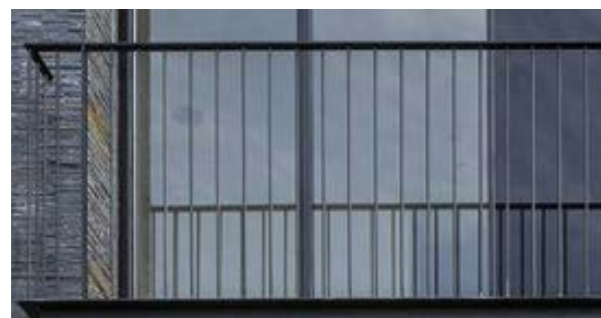

FSLSC EXTERNAL FINISHES SCHEDULE

ALTERATIONS + ADDITIONS
FRESHWATER SURF LIFE SAVING CLUB

11_04 17 MAY 2023
BONUS + ASSOCIATES

ISSUE A

RT MONIER TERRACOTTA GLAZED ROOF TILES
COLOR 'FLORENCE RED'

TS VERTICAL TIMBER BATTEN SHADE SCREEN
WEATHERED TIMBER

AFW ALUMINUM WINDOW & DOOR FRAMES WITH CLEAR GLASS
UNIVERSAL ANODISERS SATIN SLATE GREY

OFC OFF FORM CONCRETE
CLASS 2 FORMWORK

SPB STEEL PALISADE BALUSTRADE
THERMAL ZINC SPRAY

FA RETRACTABLE FABRIC AWNING
CHARCOAL GREY