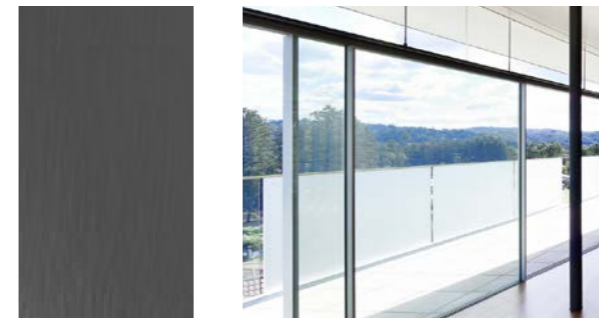

FSLSC EXTERNAL FINISHES SCHEDULE

ALTERATIONS + ADDITIONS
FRESHWATER SURF LIFE SAVING CLUB

11_04 17 MAY 2023
BONUS + ASSOCIATES

ISSUE A

RT MONIER TERRACOTTA GLAZED ROOF TILES
COLOR 'FLORENCE RED'

TS VERTICAL TIMBER BATTEN SHADE SCREEN
WEATHERED TIMBER

AFW ALUMINUM WINDOW & DOOR FRAMES WITH CLEAR GLASS
UNIVERSAL ANODISERS SATIN SLATE GREY

OFC OFF FORM CONCRETE
CLASS 2 FORMWORK

SPB STEEL PALISADE BALUSTRADE
THERMAL ZINC SPRAY

FA RETRACTABLE FABRIC AWNING
CHARCOAL GREY