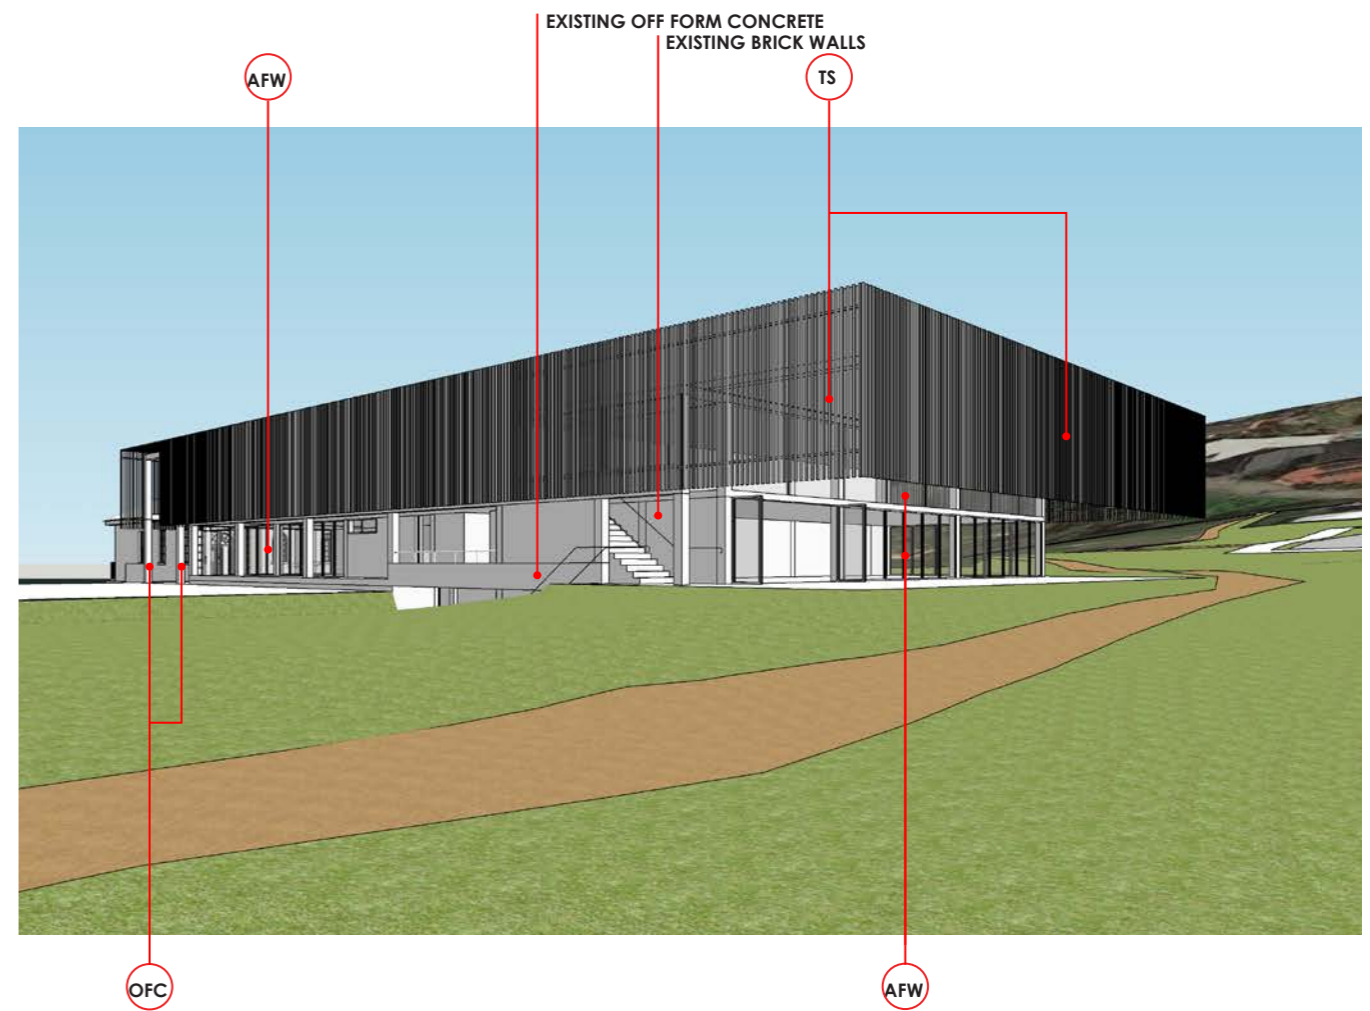

FSLSC EXTERNAL FINISHES SCHEDULE

ALTERATIONS + ADDITIONS
FRESHWATER SURF LIFE SAVING CLUB

11_04 17 MAY 2023
BONUS + ASSOCIATES

ISSUE A

RT MONIER TERRACOTTA GLAZED ROOF TILES
COLOR 'FLORENCE RED'

TS VERTICAL TIMBER BATTEN SHADE SCREEN
WEATHERED TIMBER

AFW ALUMINUM WINDOW & DOOR FRAMES WITH CLEAR GLASS
UNIVERSAL ANODISERS SATIN SLATE GREY

OFC OFF FORM CONCRETE
CLASS 2 FORMWORK

SPB STEEL PALISADE BALUSTRADE
THERMAL ZINC SPRAY

FA RETRACTABLE FABRIC AWNING
CHARCOAL GREY