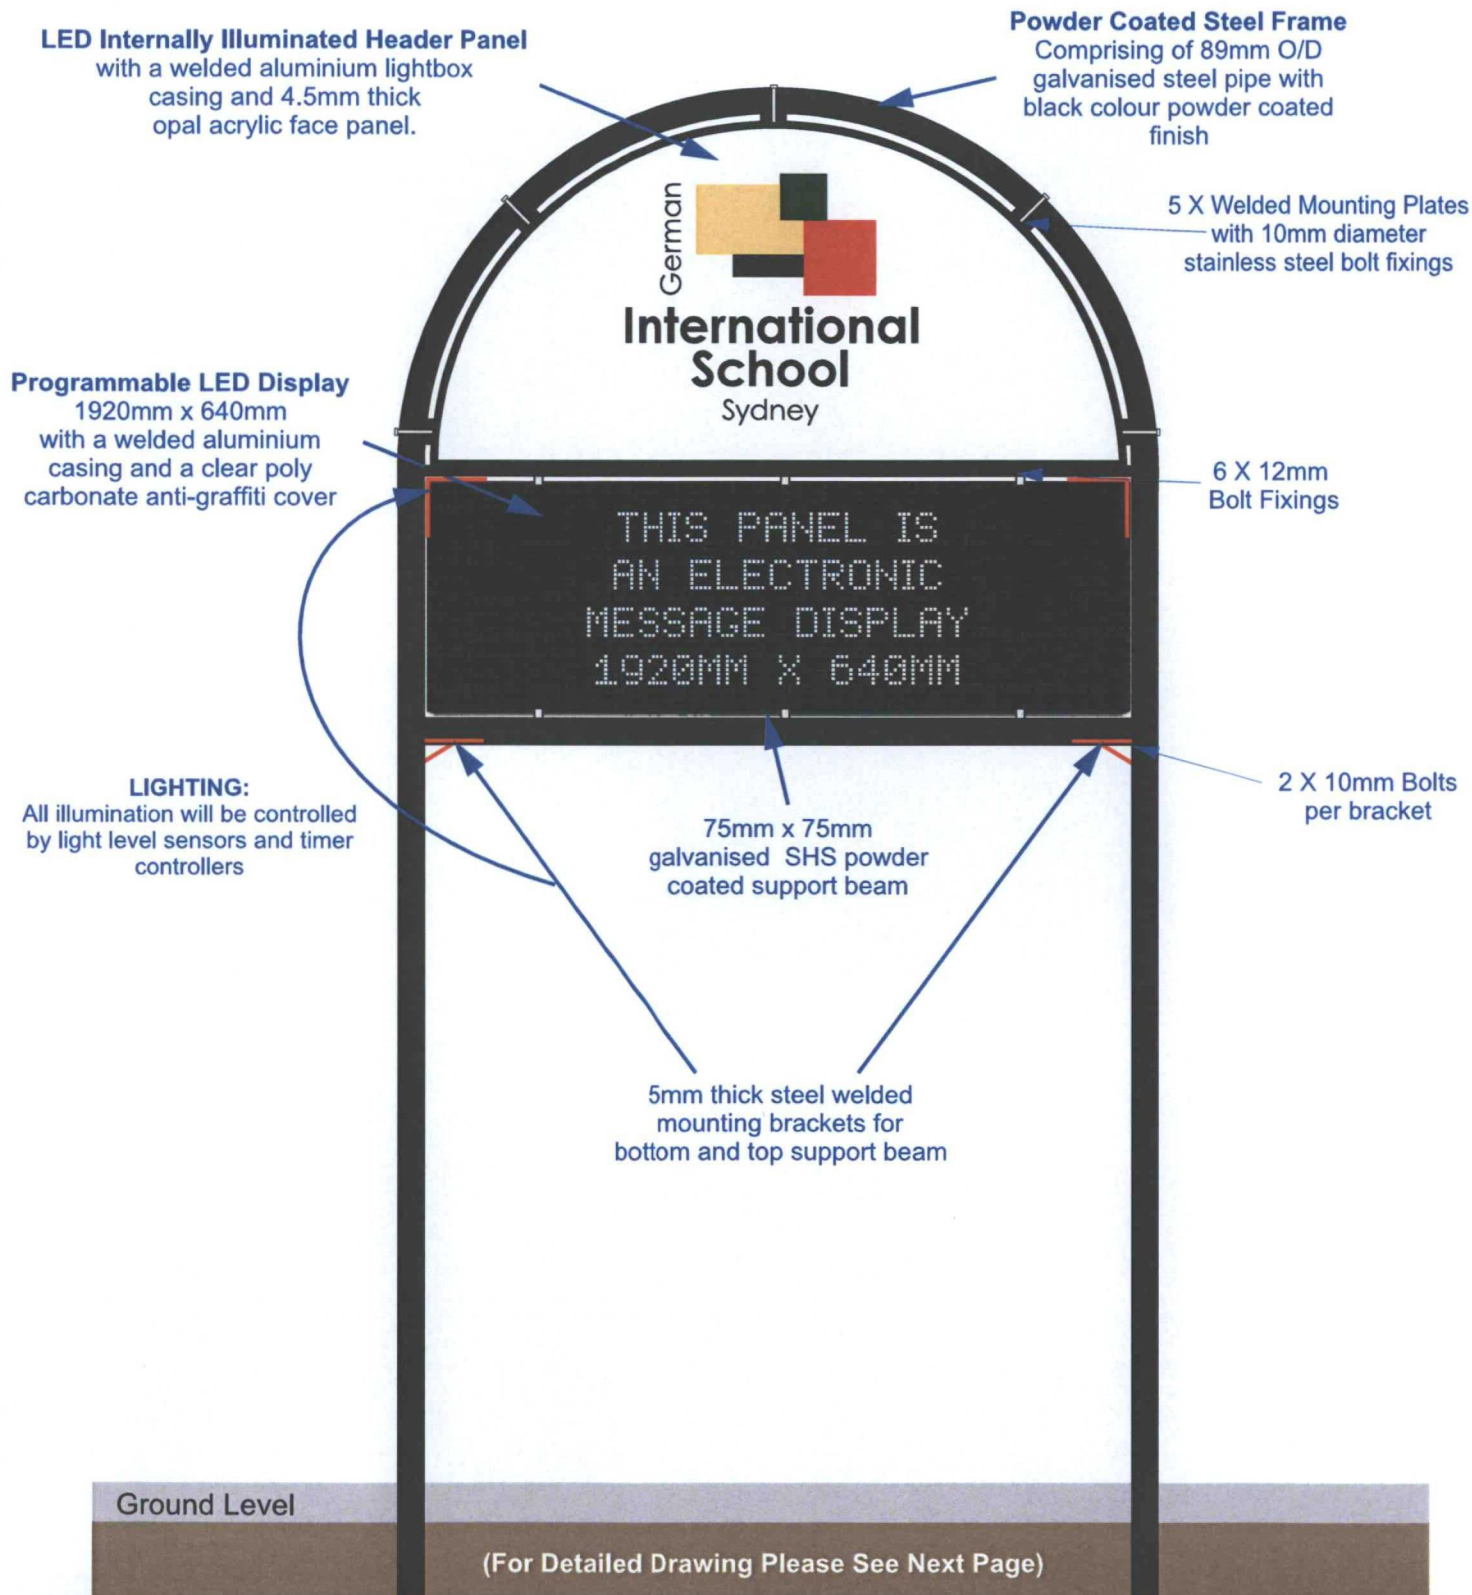

Aerial view of the site

***NOTE: Site dimensions and signage details appear on the following pages.**

Warringah Council - Signage Development Application

Submitted by German International School Sydney

33 Myoora Road, Terrey Hills NSW 2084, Australia

Scaled Site Plan

SCALE 1:1000 @ A4

Warringah Council - Signage Development Application

Submitted by German International School Sydney

33 Myoora Road, Terrey Hills NSW 2084, Australia

Proposed Sign Position - Street View

Sign Position Behind Existing Wall

Warringah Council - Signage Development Application

Submitted by German International School Sydney

33 Myoora Road, Terrey Hills NSW 2084, Australia

Construction Details- Front Elevated Plan to Scale 1:20@A4