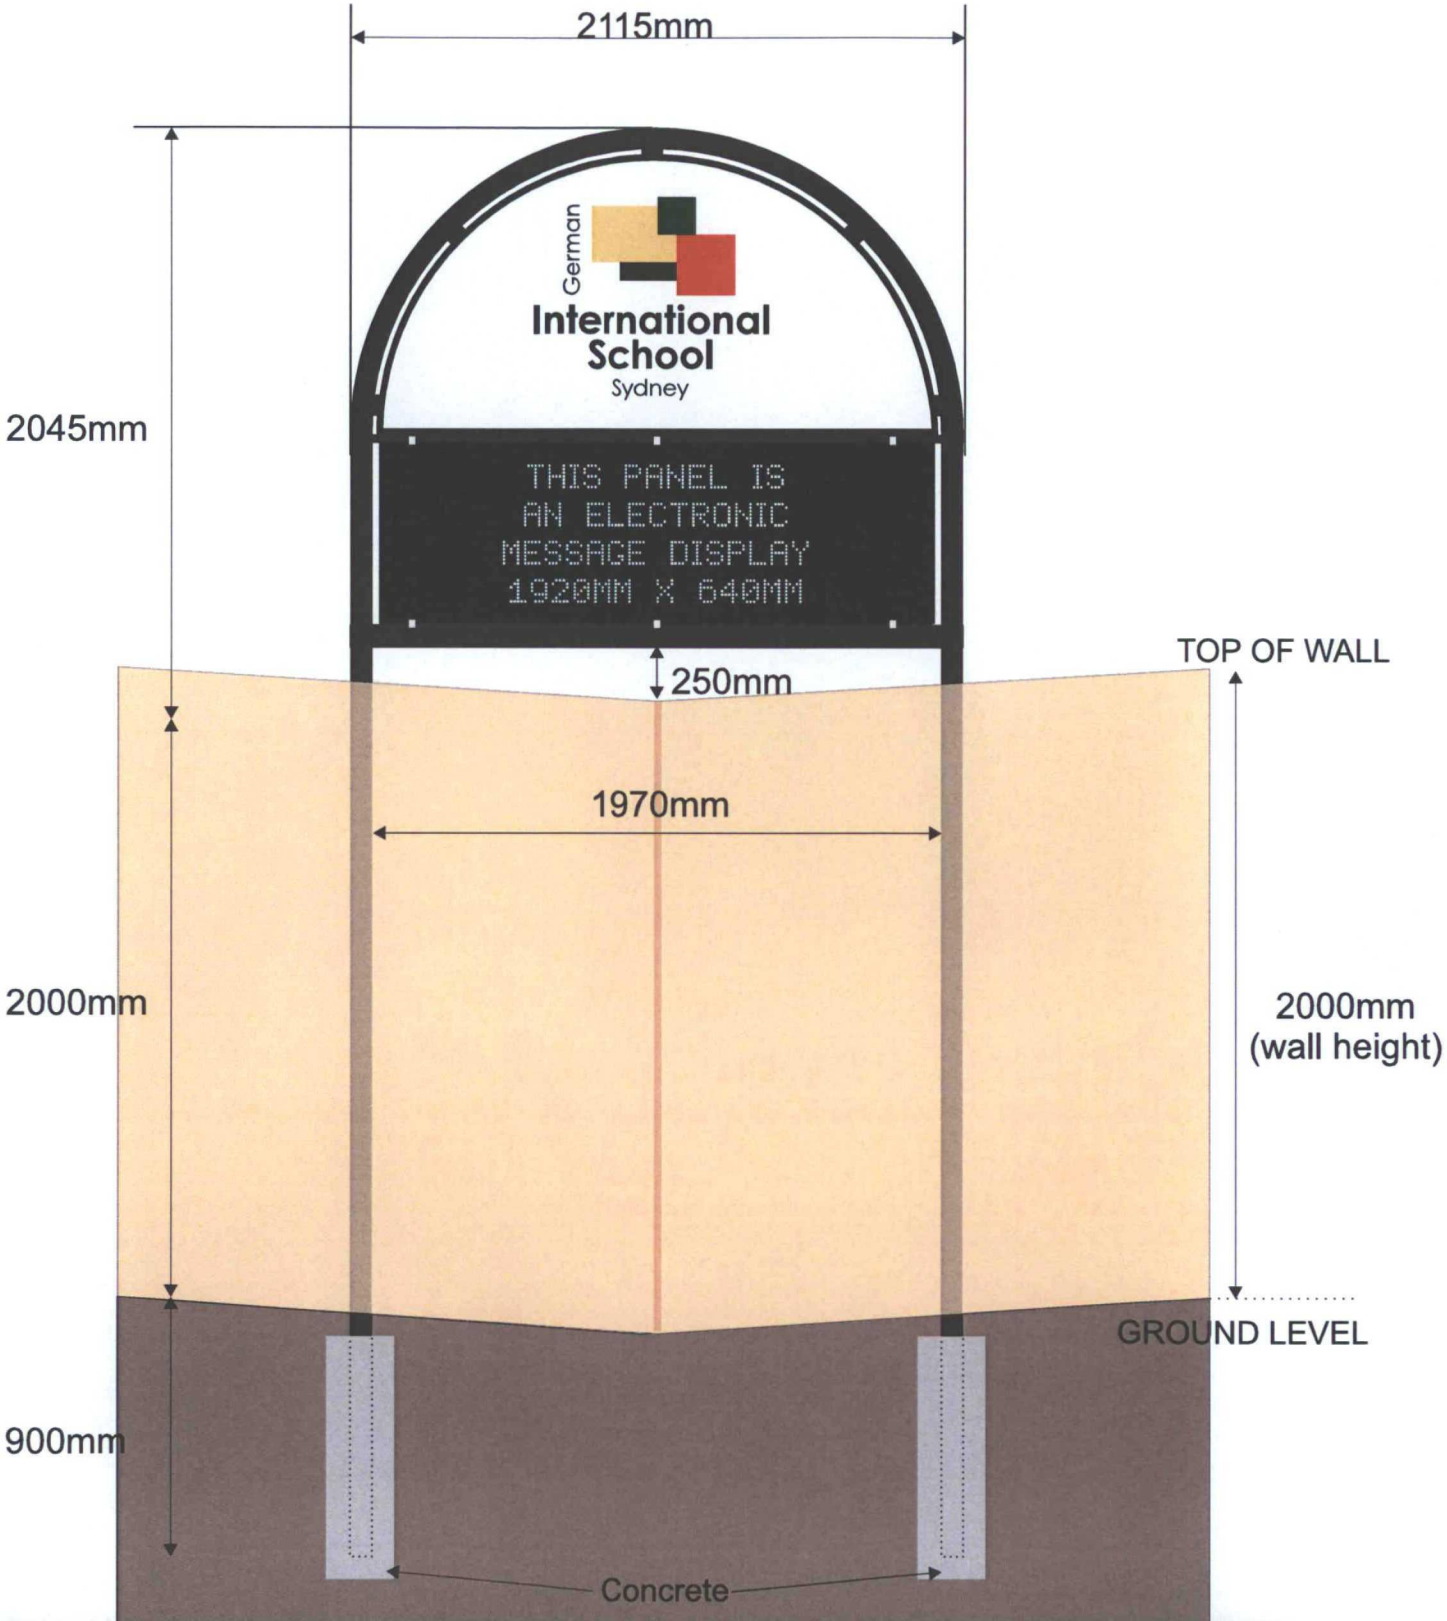

Sign Dimensions Scale 1:25@A4

Warringah Council - Signage Development Application

Submitted by German International School Sydney
33 Myoora Road, Terrey Hills NSW 2084, Australia