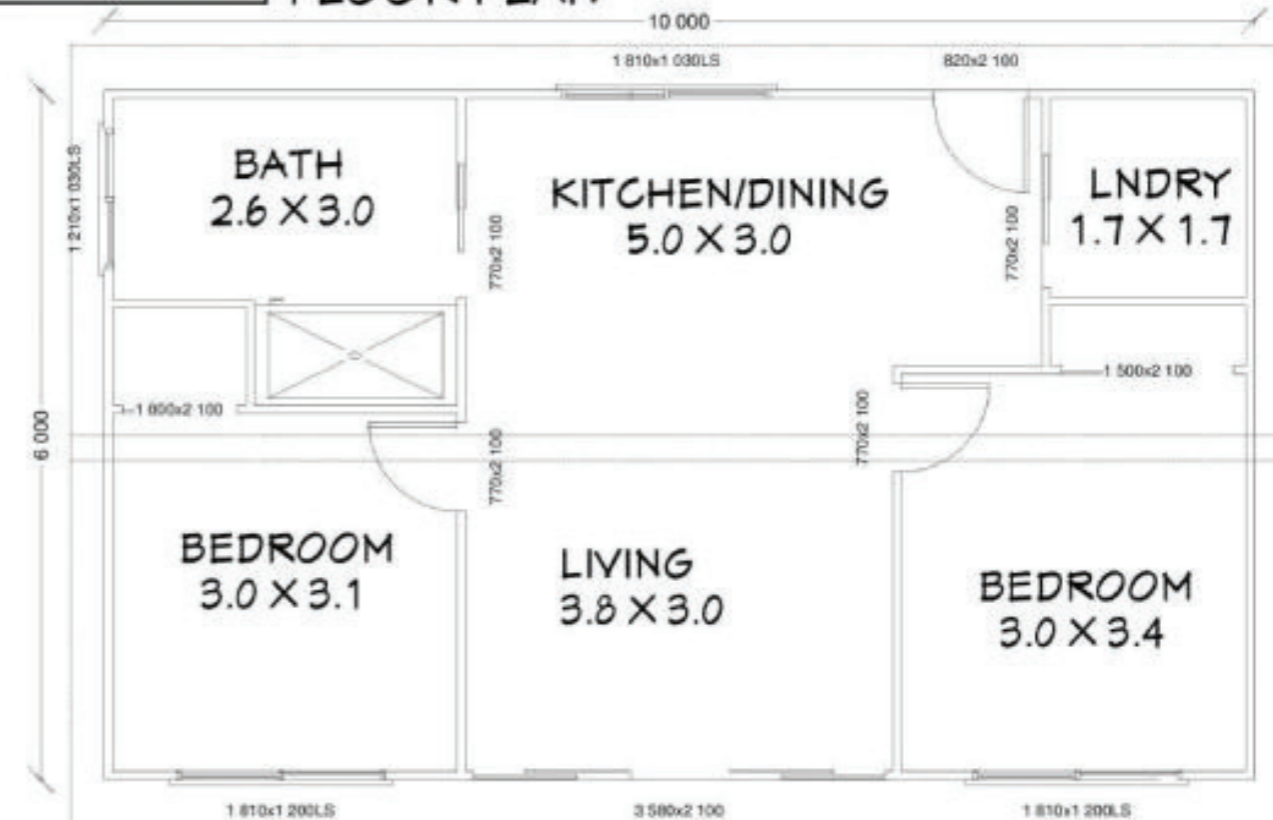

The Seascape 60

DIY Kit Price

For your Slab | \$16,190

On Galvanised Chassis | \$20,130

60m² Living Area

*Cladding options included:

- ColorBond CGI Wall Sheets - Horizontal or Vertical
- PRIMApLank™ 230mm Wide Smooth Finish Weatherboard
- PRIMApLank™ 230mm Wide Wood Grain Finish Weatherboard

FLOOR PLAN

Inclusions

- Pre Assembled Steel Wall Frames
- Pre Assembled Steel Trusses
- Ceiling Battens
- Roof Battens
- Fastener Kit
- 450mm Eaves
- 2.55m High Ceilings
- N2 Wind Rating
- Sliding Glass Windows
- Sliding Glass Door
- ColorBond Roof Sheets
- Choice of Cladding*
- Gutters, Fascia & Eave Lining
- Trims
- Yellow Tongue Flooring
- FC Tile Underlay for Bathroom
- Sub Floor
- Galvanised Chassis