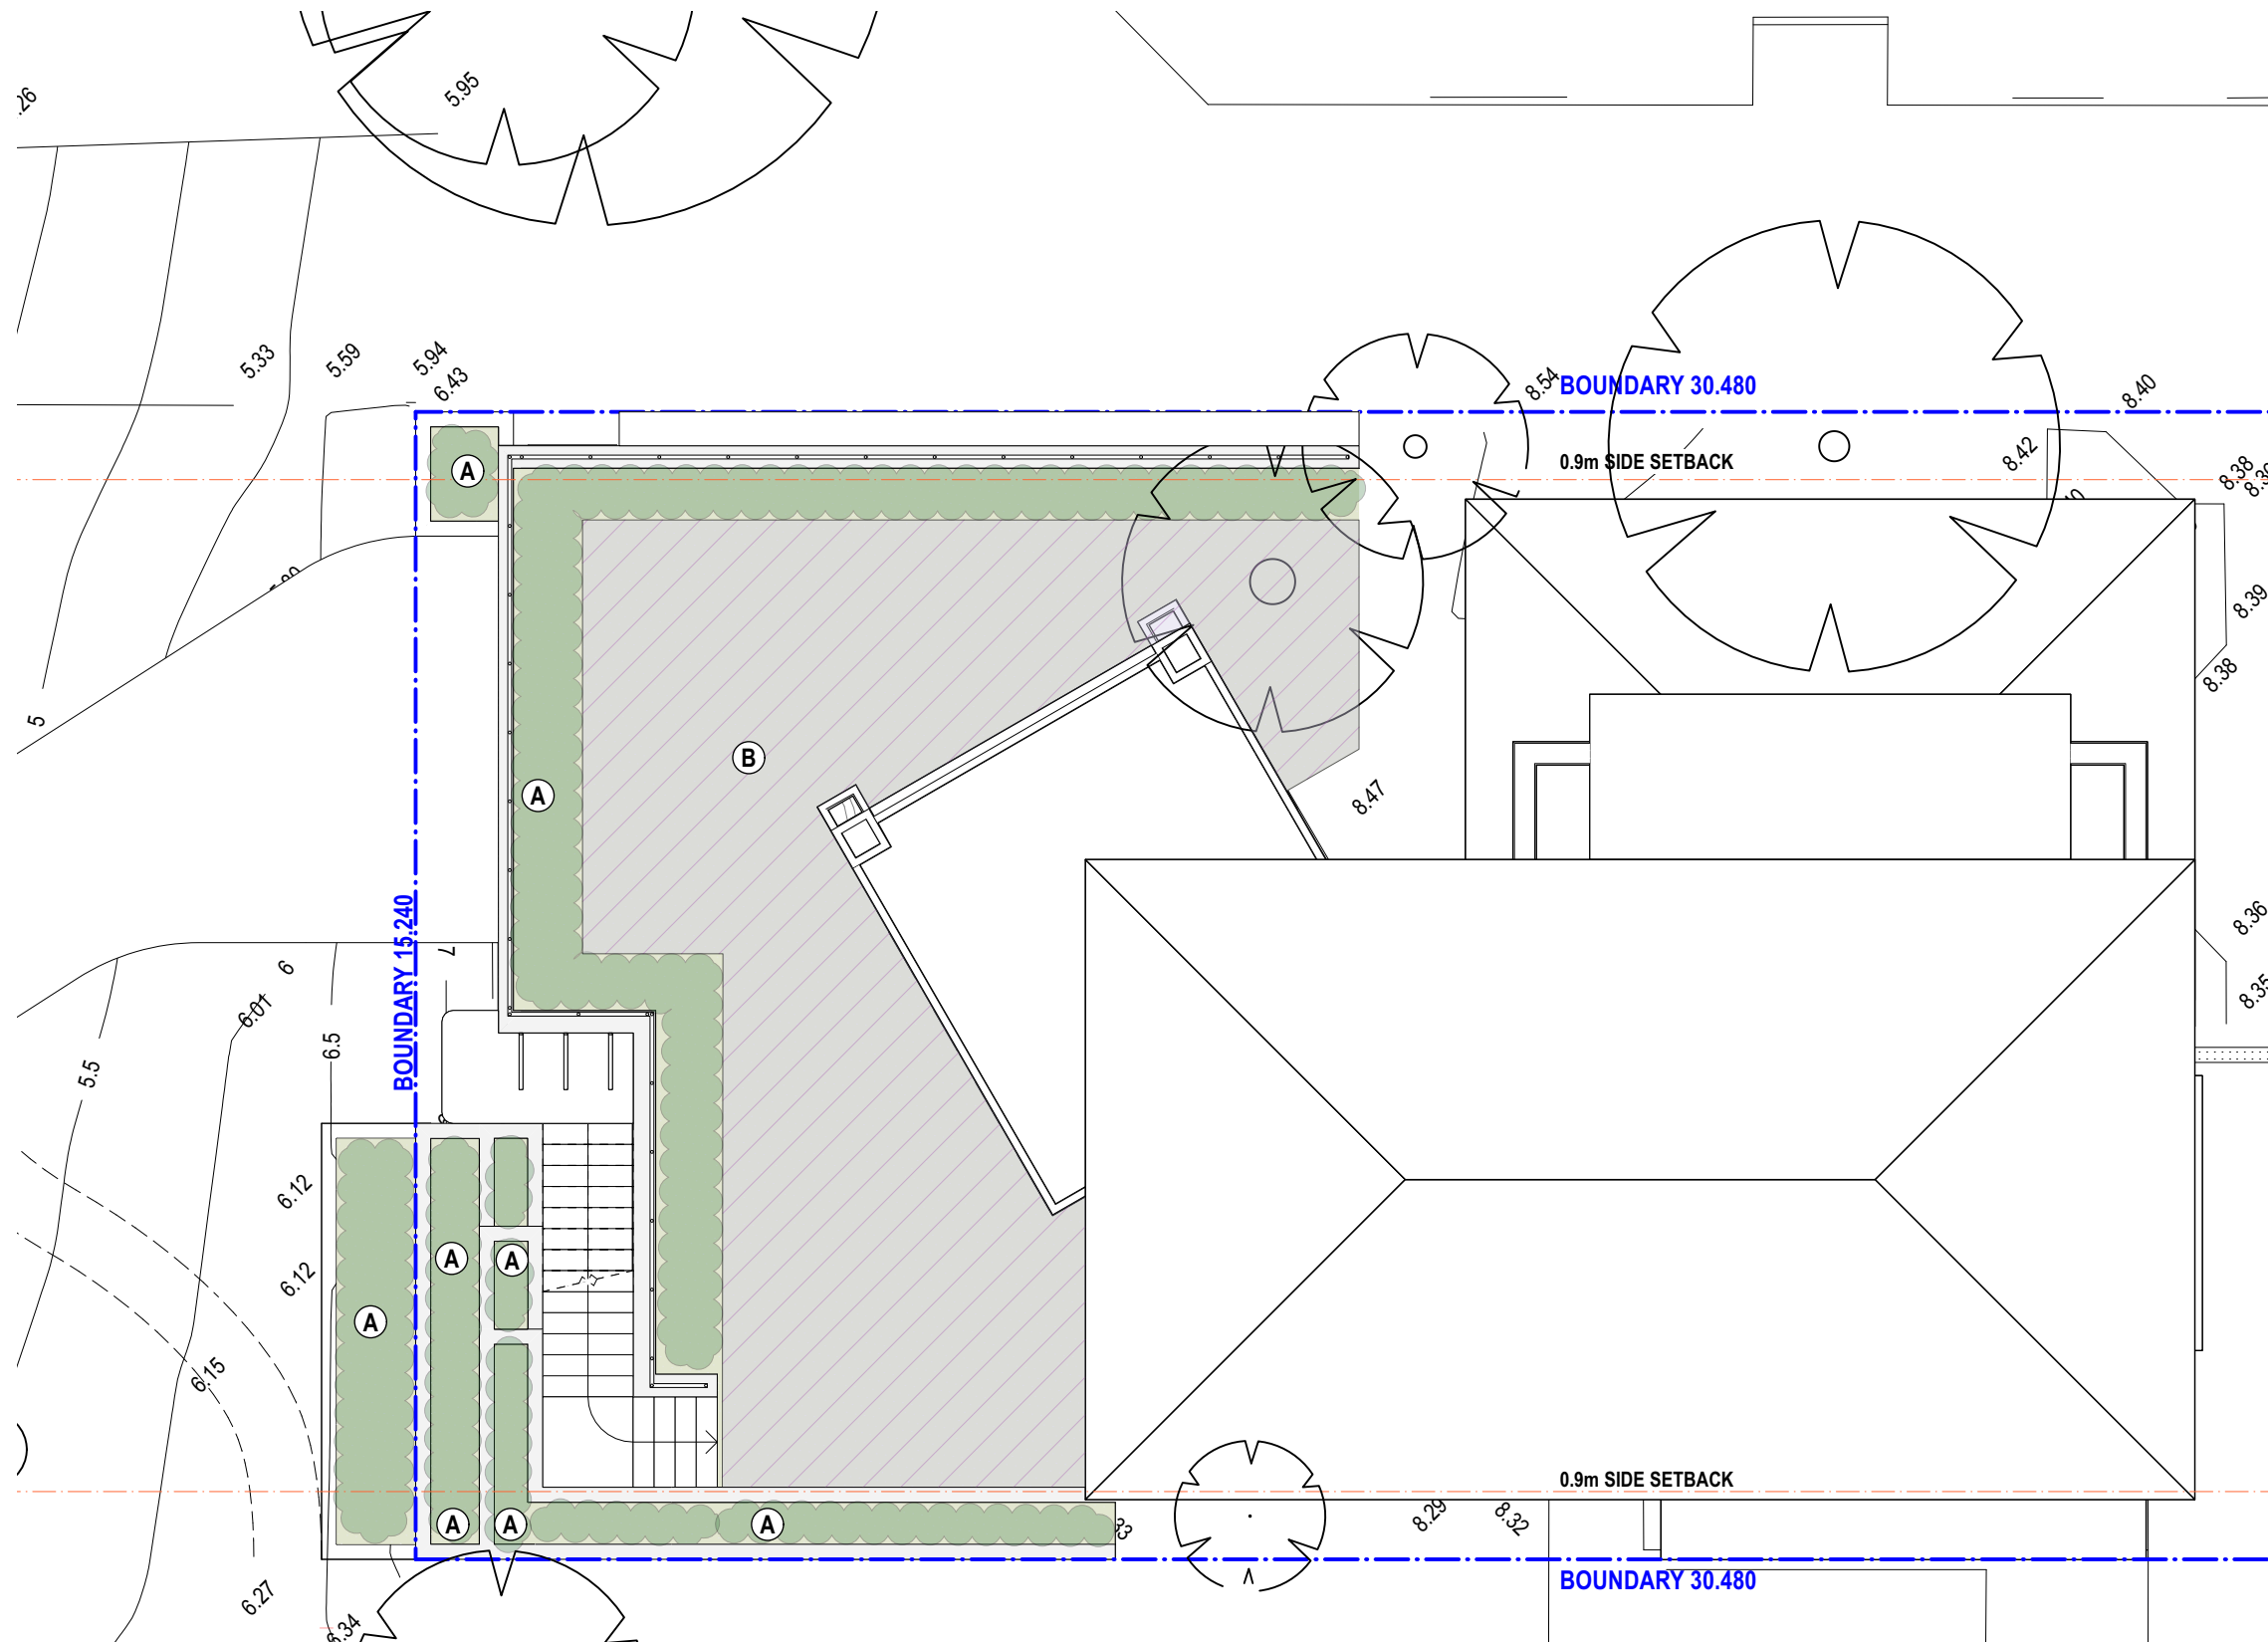

A HEDGE SCREENING		
A variety of up to 3 species of plants to be selected from the list below, subject to nursery availability. Boundary hedging trimmed to approx 3-4m in height		
COMMON NAME	SPECIES	HEIGHT
ROUGH FRUIT PITTOSPORUM	Pittosporum revolutum	
SMALL-LEAF LILLY PILLY	Syzygium smithii "Hedgemaster"	10m max
HEDGING LILLY PILLY	Syzygium australe	10m max
COASTAL WATTLE	Acacia longifolia	

B LOW BORDER	
COMMON NAME	SPECIES
NARA NATIVA TURF	Nara Zoysia

HEDGES

LOW PLANTING/GROUND COVER

FOR DEVELOPMENT APPLICATION ONLY

ISSUED FOR DA
AMENDMENT

LEVEL 2 / 271 ALFRED STREET NORTH
NORTH SYDNEY NSW 2060
EMAIL: architects@mhdpc.com.au
TELEPHONE (02) 9955 5608
NSW NOMINATED ARCHITECT
MARK HURCUM - Reg. No. 5605
© Mark Hurcum Design Practice Pty Limited

ALTERATIONS AND ADDITIONS
139 LAGOON STREET NARRABEEN

LANDSCAPE PLAN
1:100 @ A3

2122
NOVEMBER 2023

A004
A

MHDP
ARCHITECTS