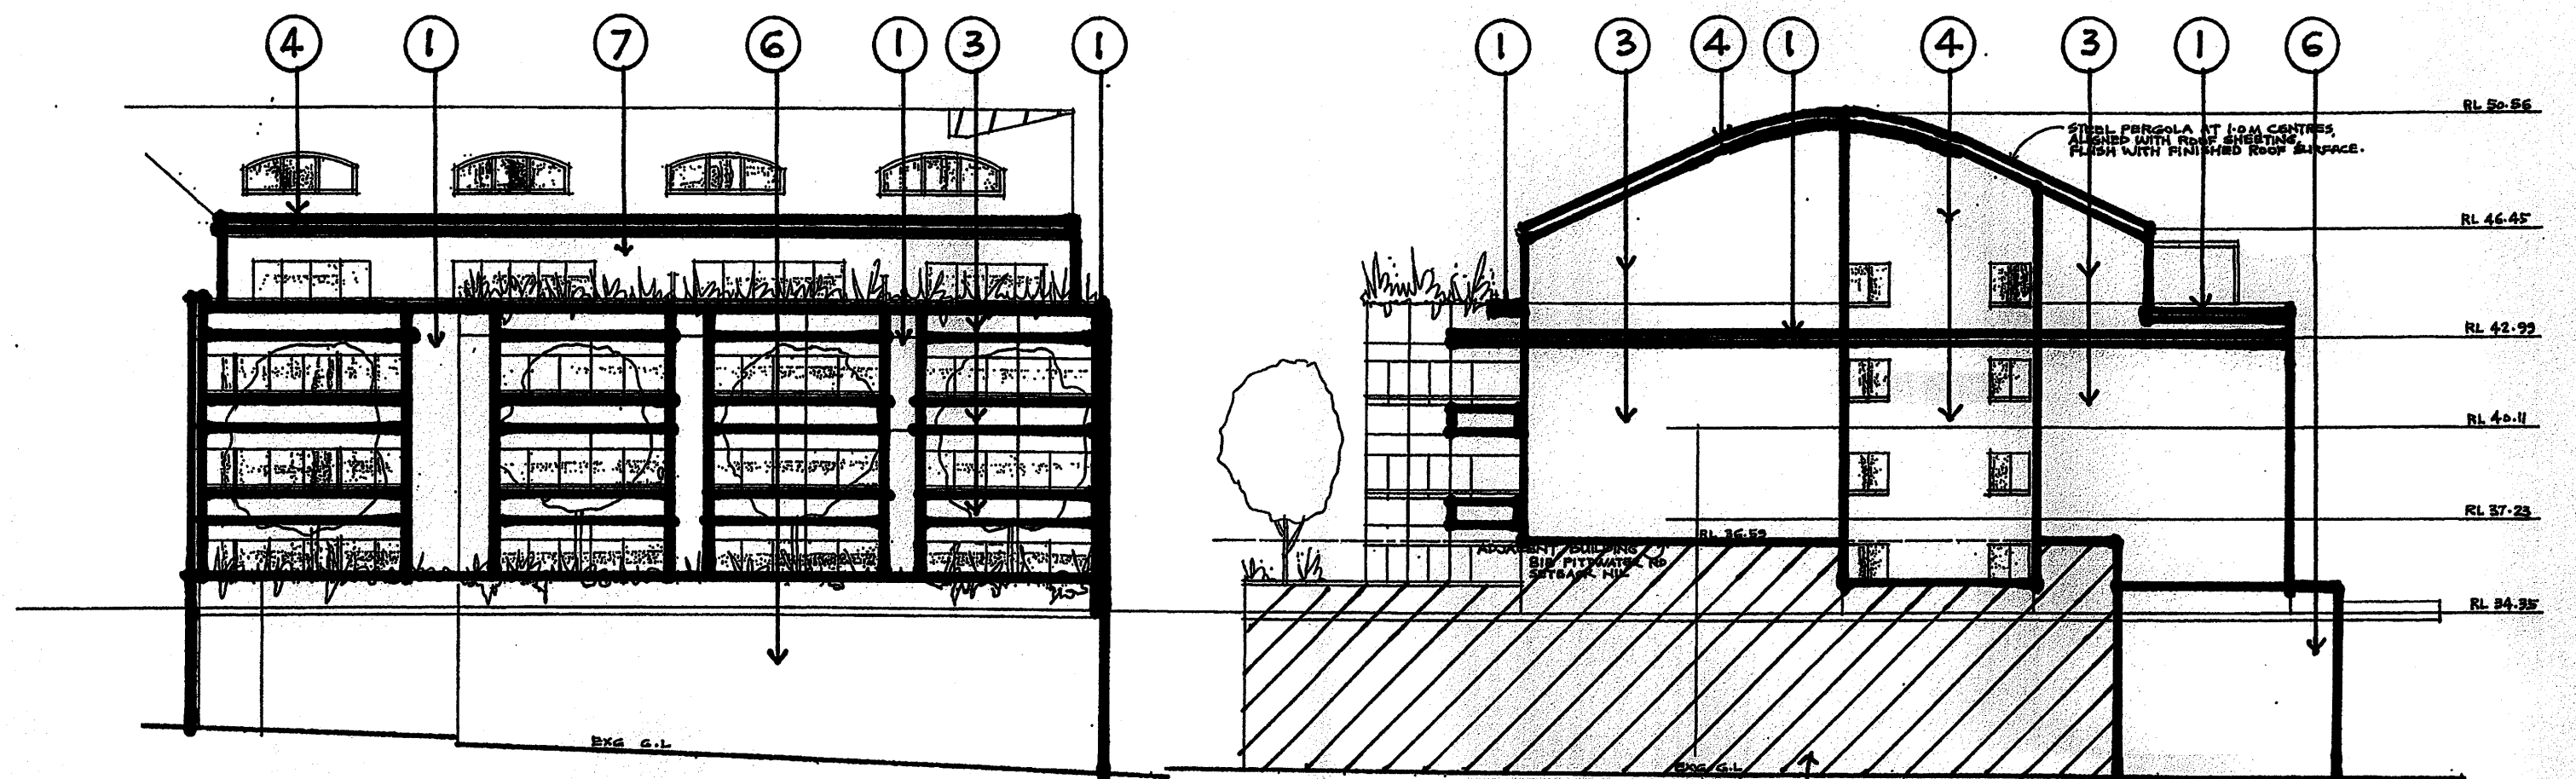

WEST ELEVN

SOUTH ELEVN

EAST ELEVN

NORTH ELEVN

STREET FAÇADE COLOUR SCHEDULE

Façade Item	Pascal exterior colour	Comment
1	Russett Brown D	
2		Not used
3	Little Sandy Desert W	Walls generally
4	Cuban Sand L	
5		Not used
6	Coachwood L	
7	Beach Comber W	Walls inside balcony
Window/door frames and handrails, pergolas		Gloss black
Glazing		Clear
Roofing	Jasper	Colorbond

ITEM	DESCRIPTION	REQ'D	MATERIAL	REMARKS
ARCHITRADE PTY LTD ARCHITECTS & PLANNERS		SCALE	PASSED	DATE
MIXED DEVELOPMENT 814 PITTWATER RD DEE WHY		1:200		6/08
DRAWN	S.G.	A/KDT	DRAWING NUMBER	
TRACED			DA-10	
CHECKED				