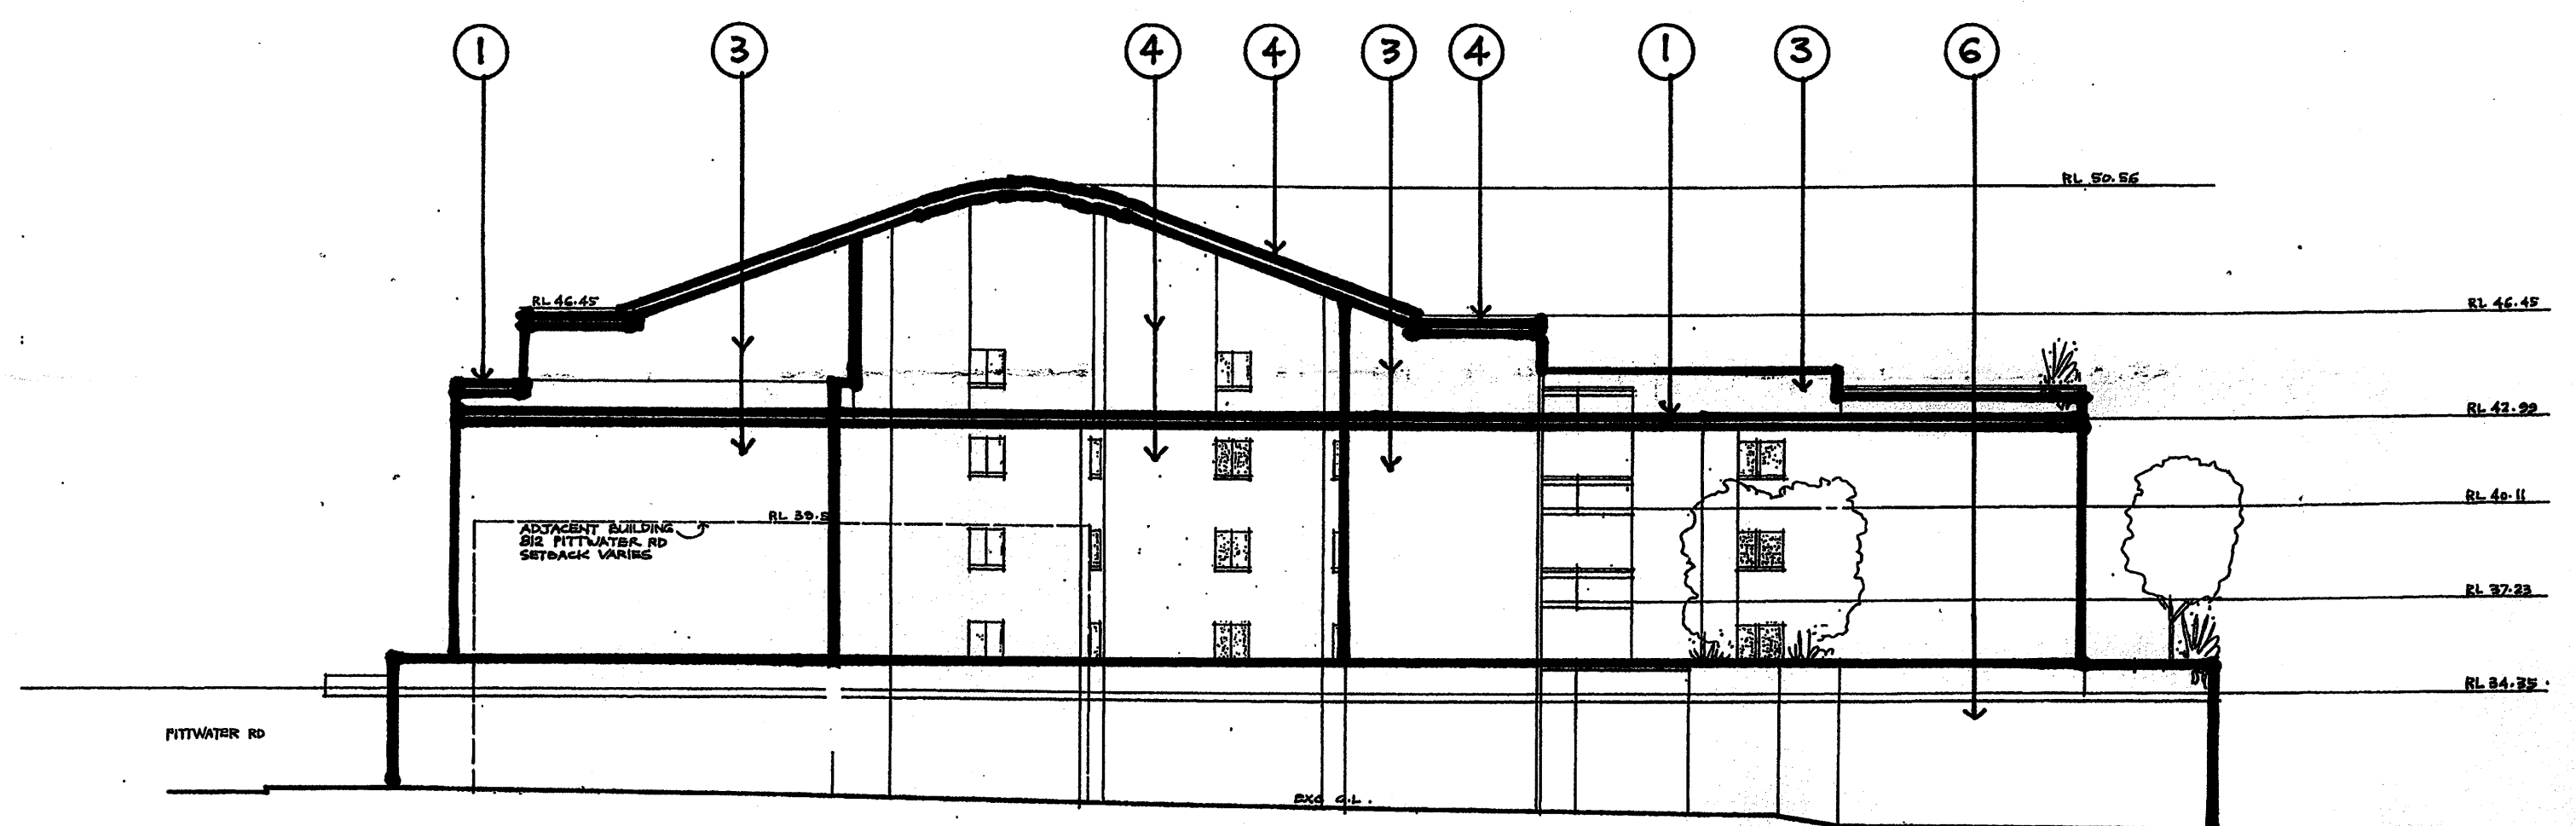

WEST ELEVN

SOUTH ELEVN