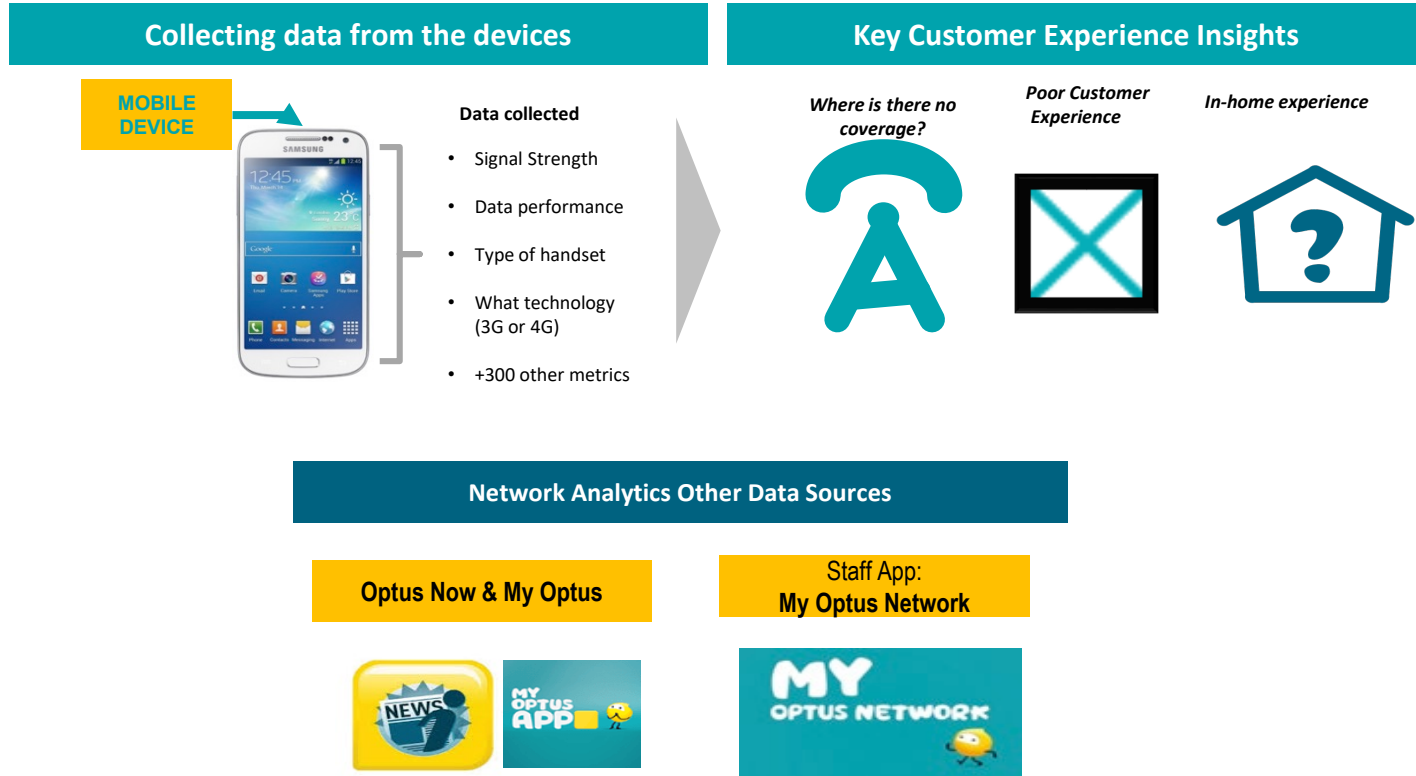

Optus Network Analytics

How do we collect the information?