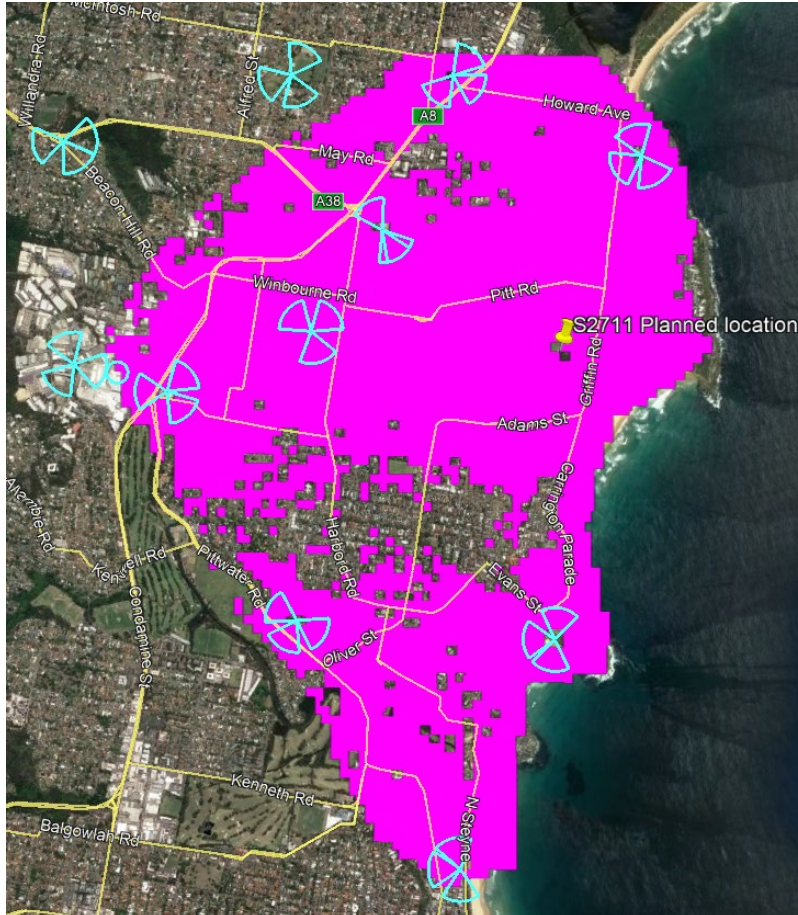

Curl Curl-O GF Site DA Pack

17/04/2020

Yes

S2711 Curl Curl Coverage issues map

Optus has poor coverage in and around curl curl area, image showing the blackspot having no acceptable coverage in the area

	Acceptable LTE coverage (coverage better than -105dBm)
	New Proposed Site

S2711 Curl Curl Coverage improvement map

Optus Network Analytics

How do we collect the information?

Thank you