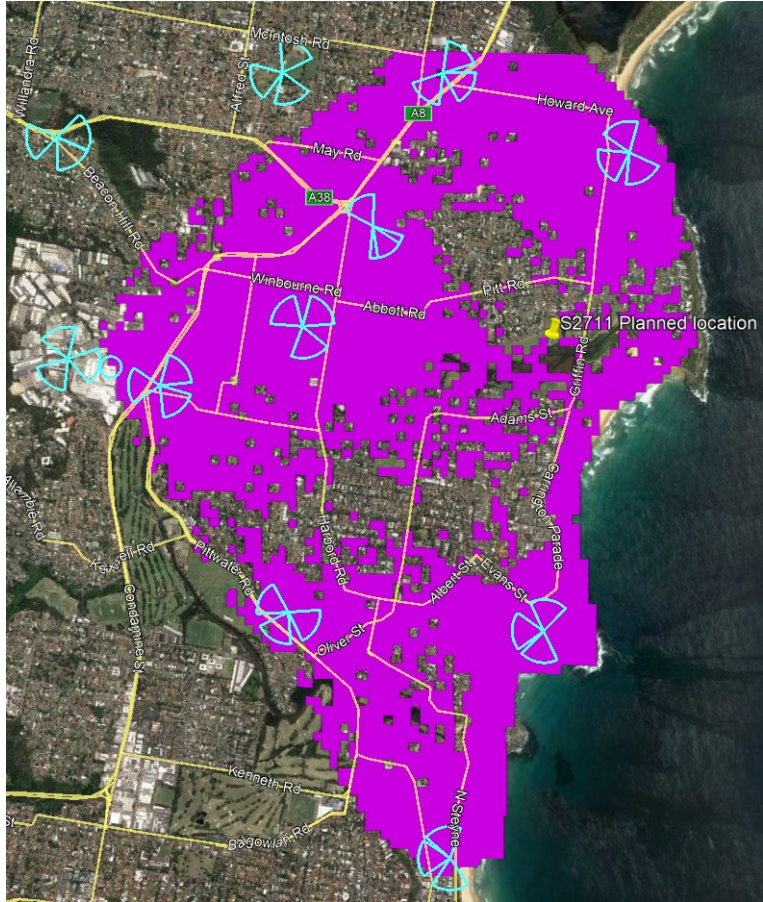

Curl Curl-O GF Site DA Pack

17/04/2020

Yes

S2711 Curl Curl Coverage issues map

Optus has poor coverage in and around curl curl area, image showing the blackspot having no acceptable coverage in the area

	Acceptable LTE coverage (coverage better than -105dBm)
	New Proposed Site

S2711 Curl Curl Coverage improvement map

Optus Network Analytics

How do we collect the information?

Thank you