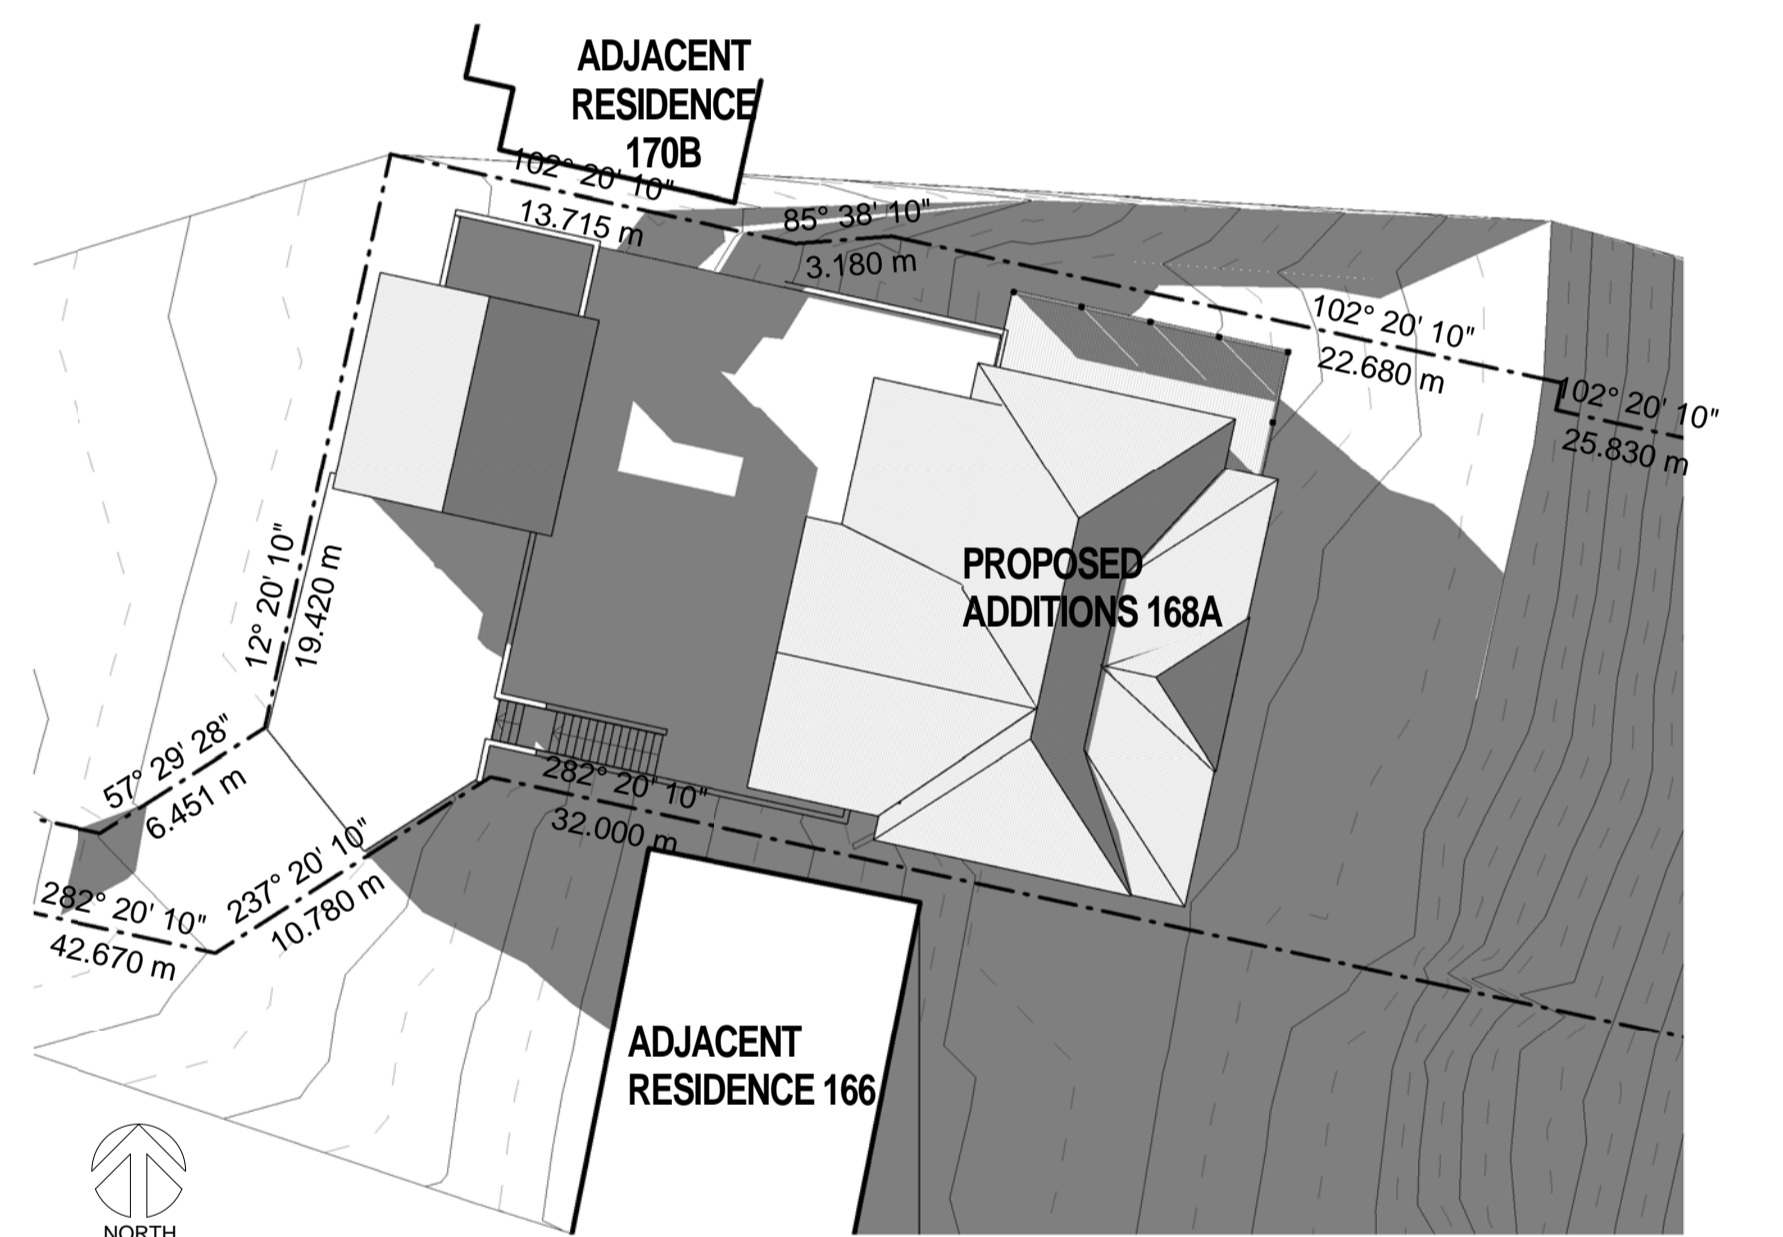

6 SHADOW PROPOSED 3-00PM 22nd JUNE
1: 250