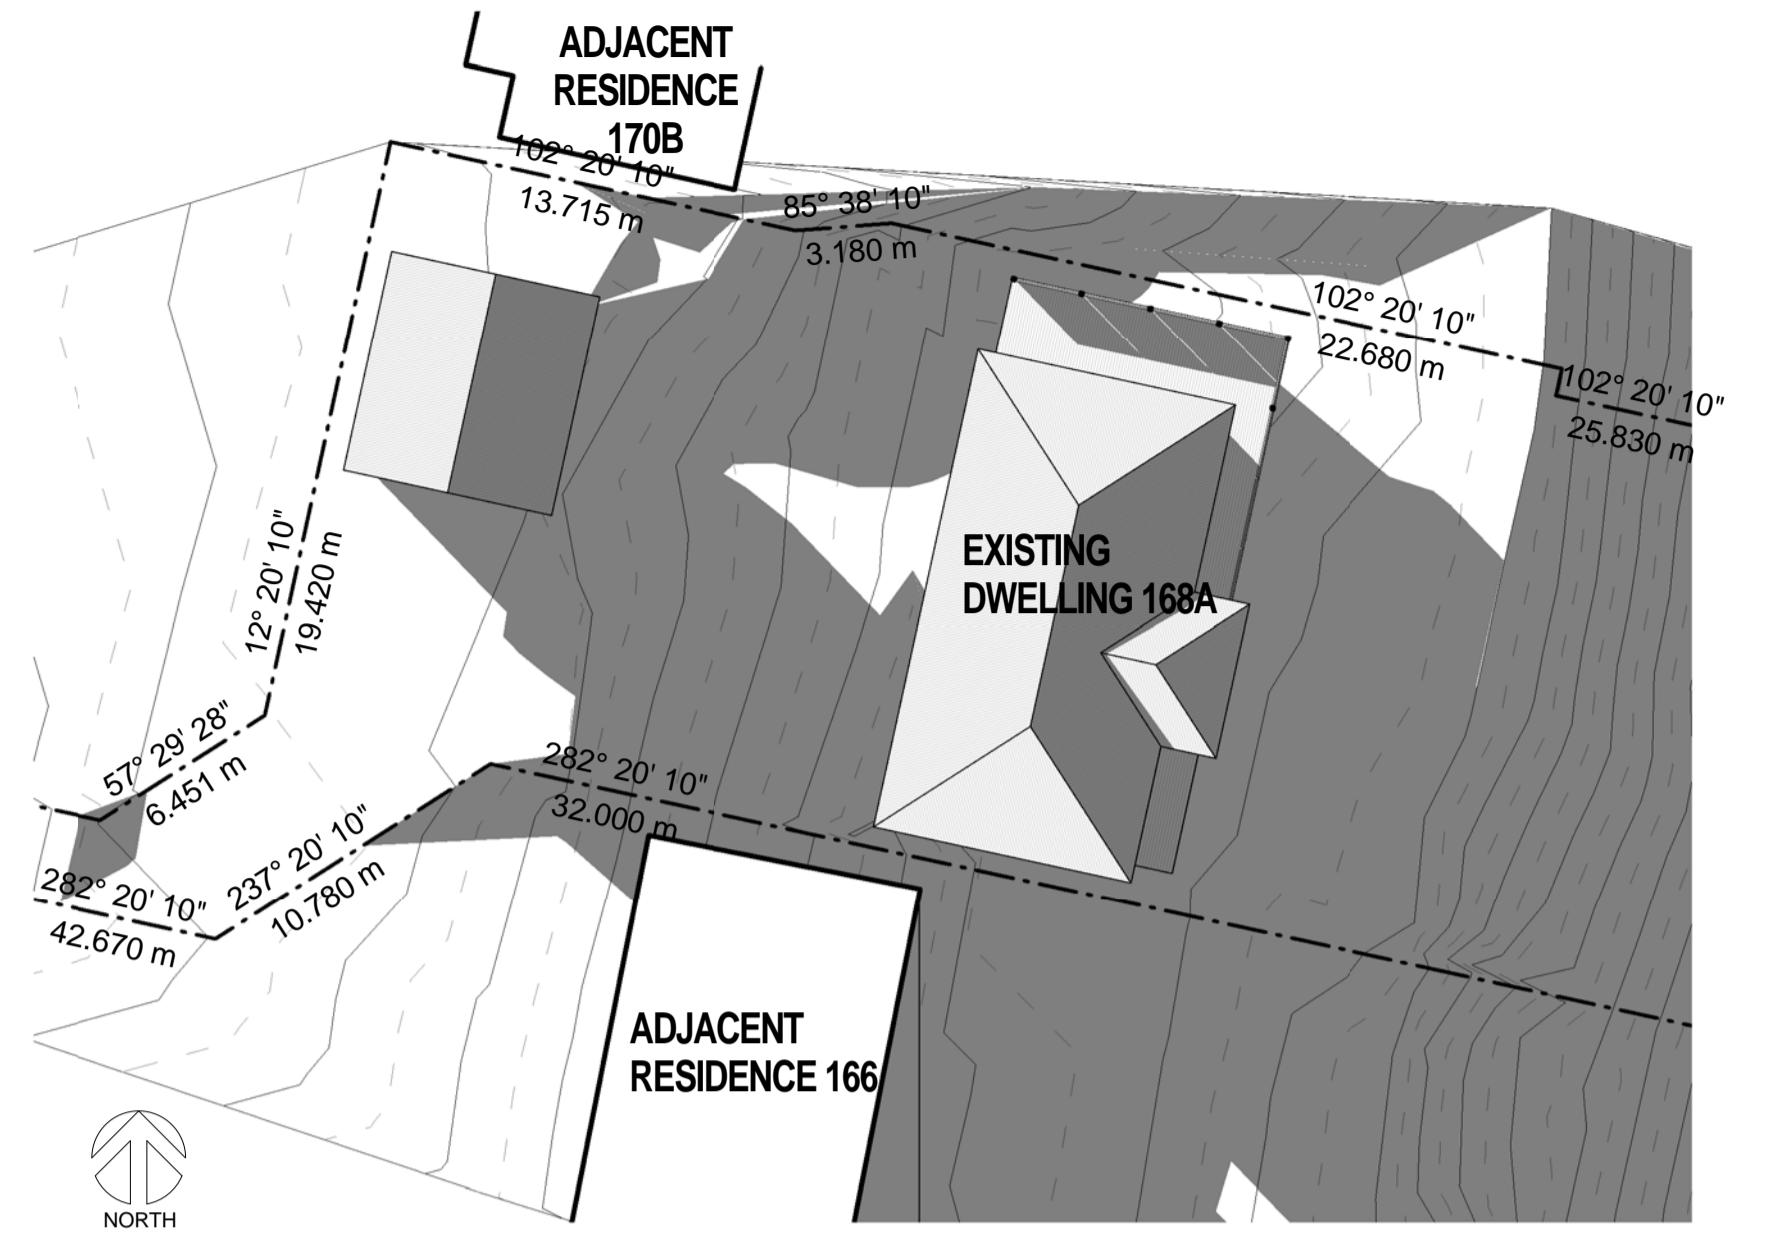

5 SHADOW EXISTING 3-00PM 22nd JUNE
1: 250