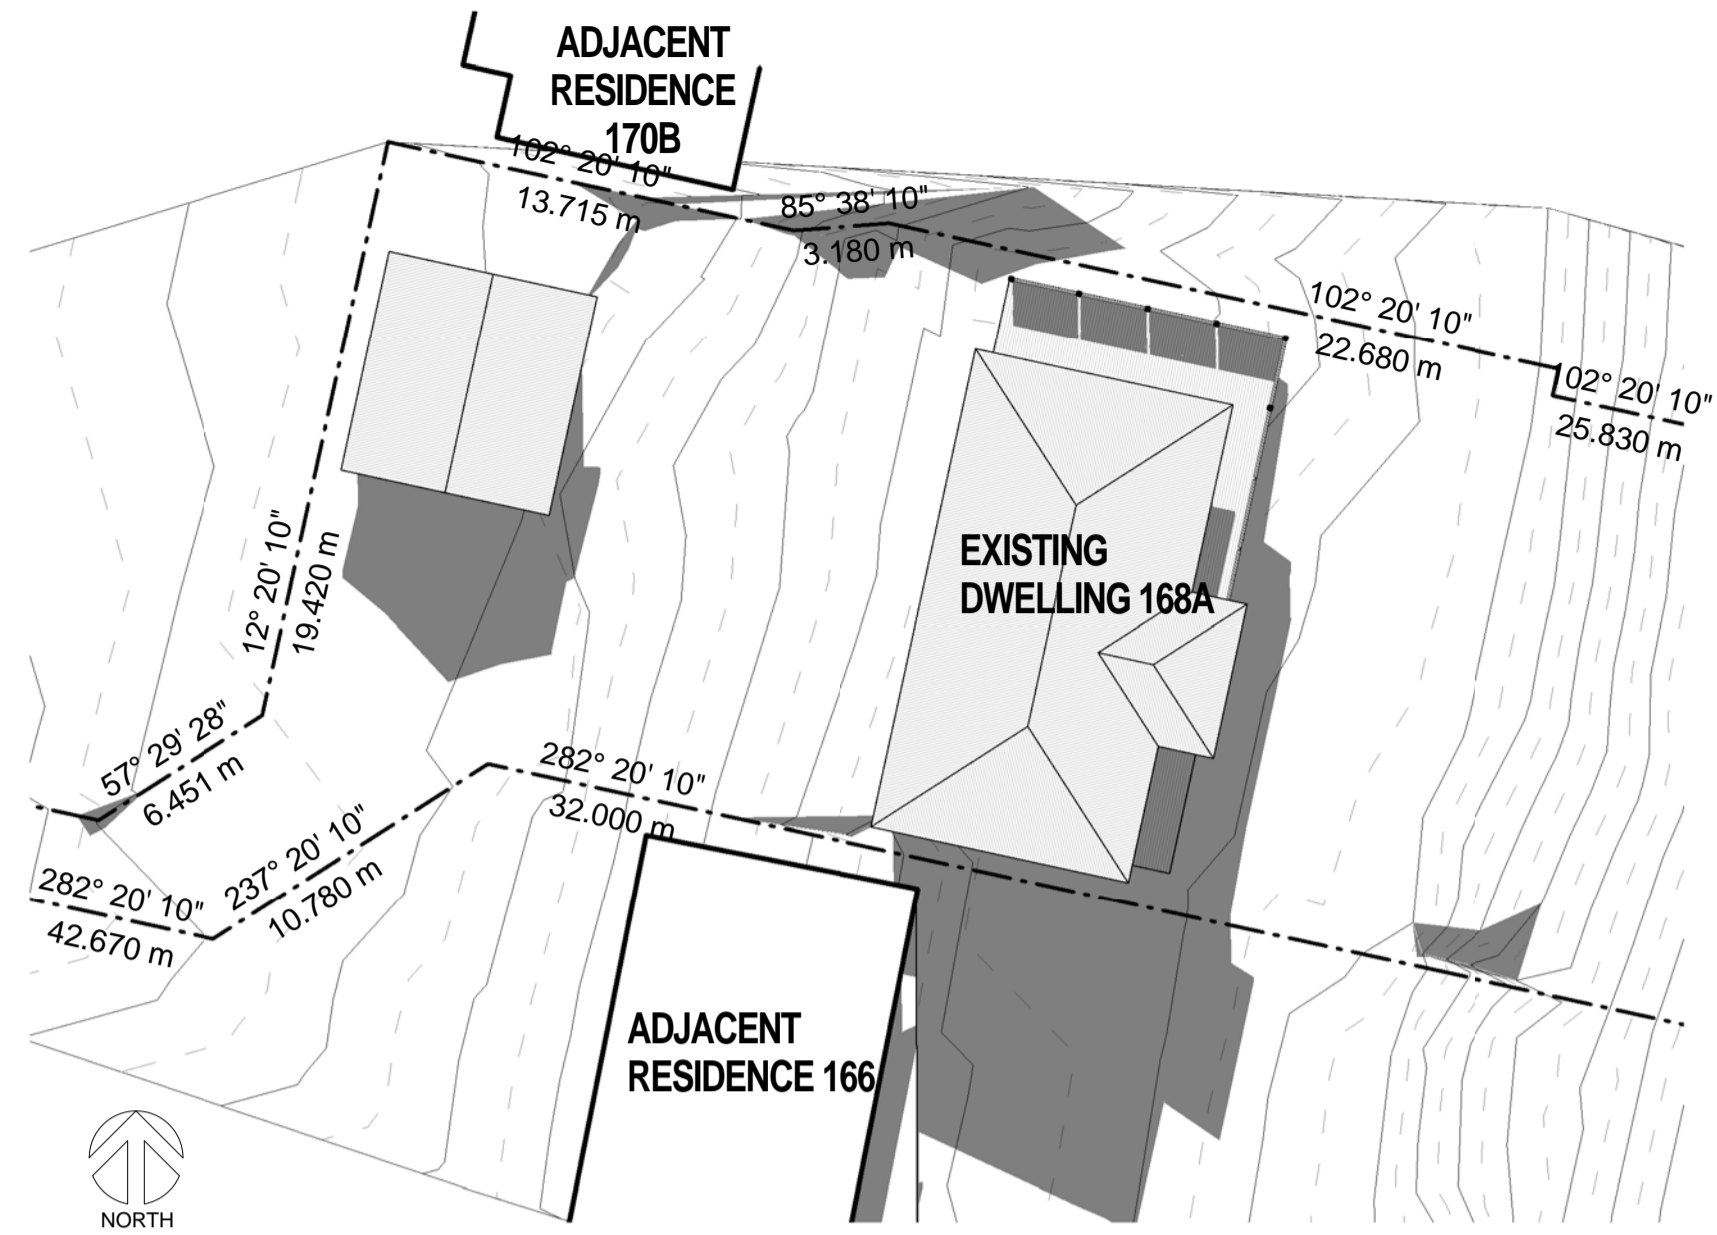

2 SHADOW EXISTING 12-00NOON 22nd JUNE
1: 250