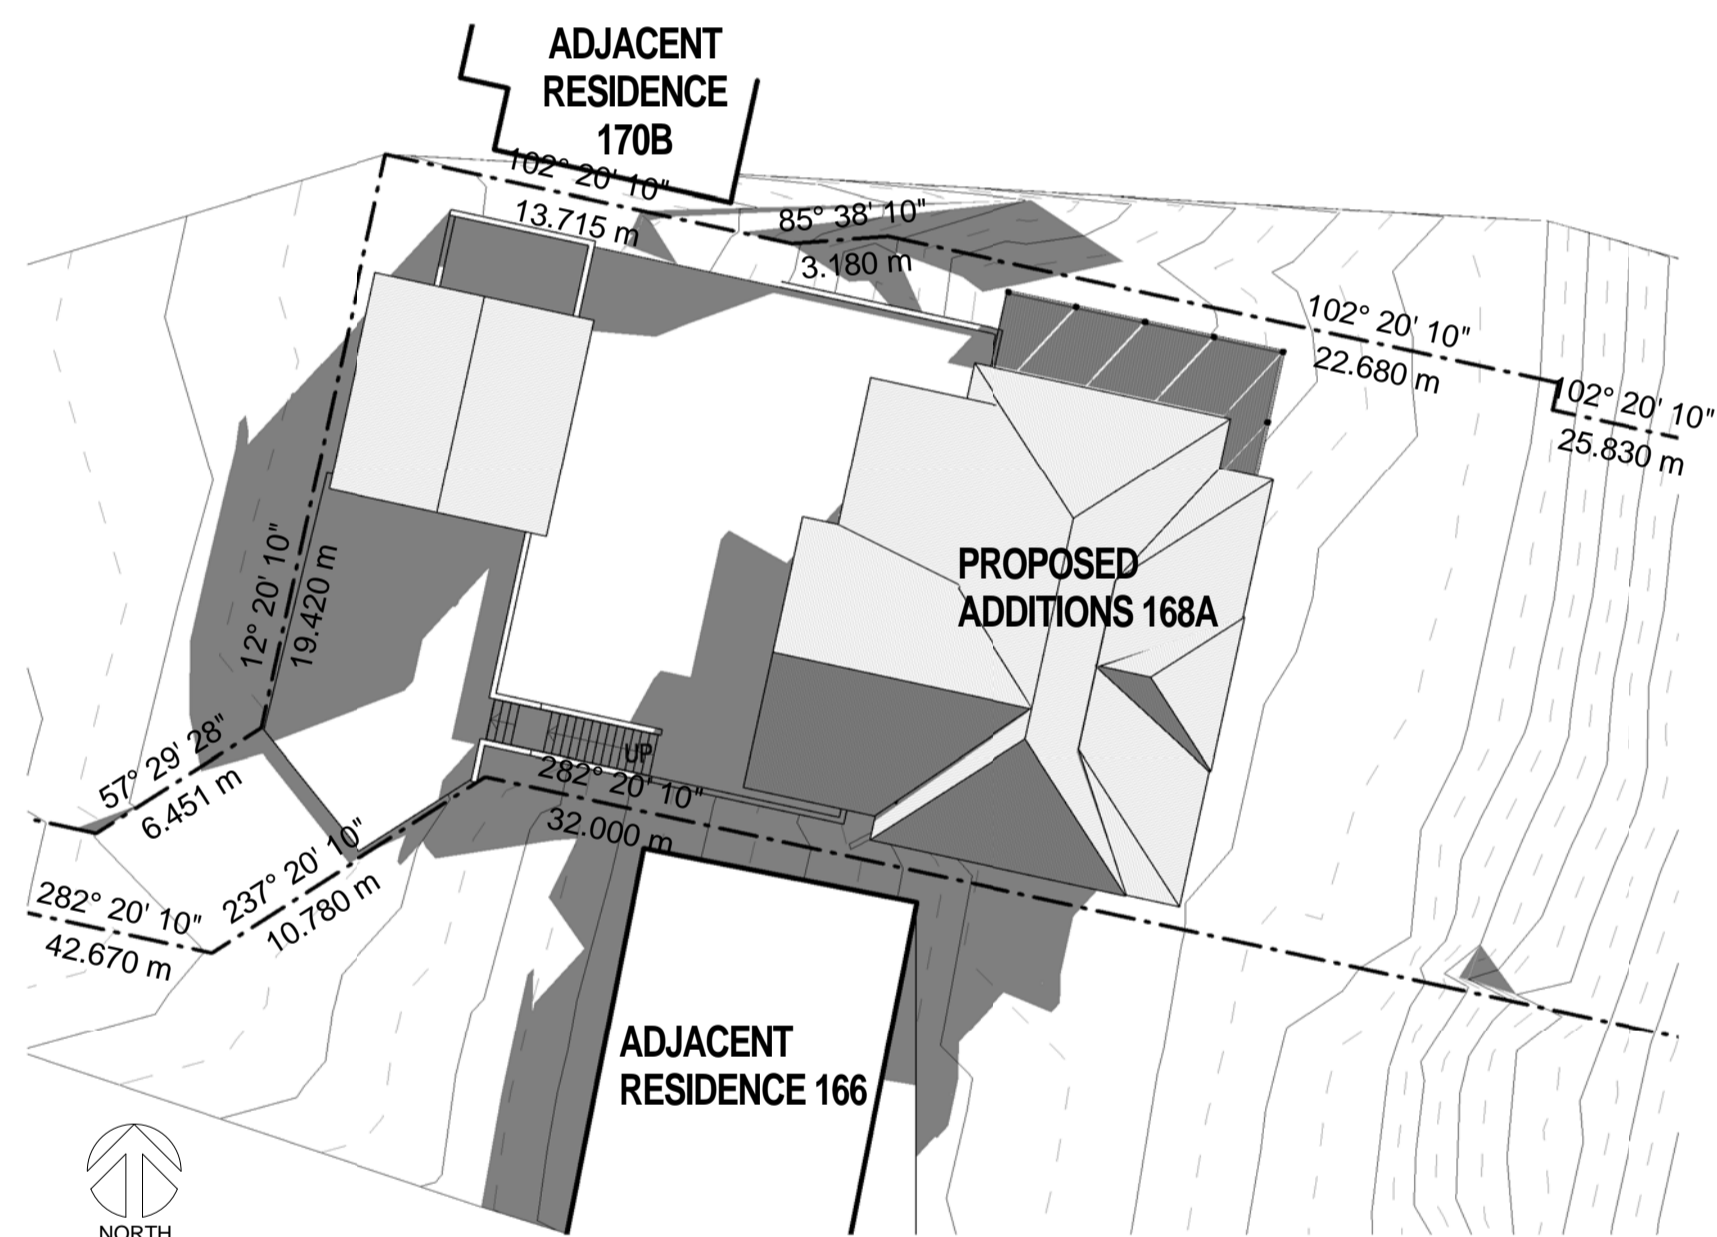

3 SHADOW PROPOSED 9-00AM 22nd JUNE
1: 250