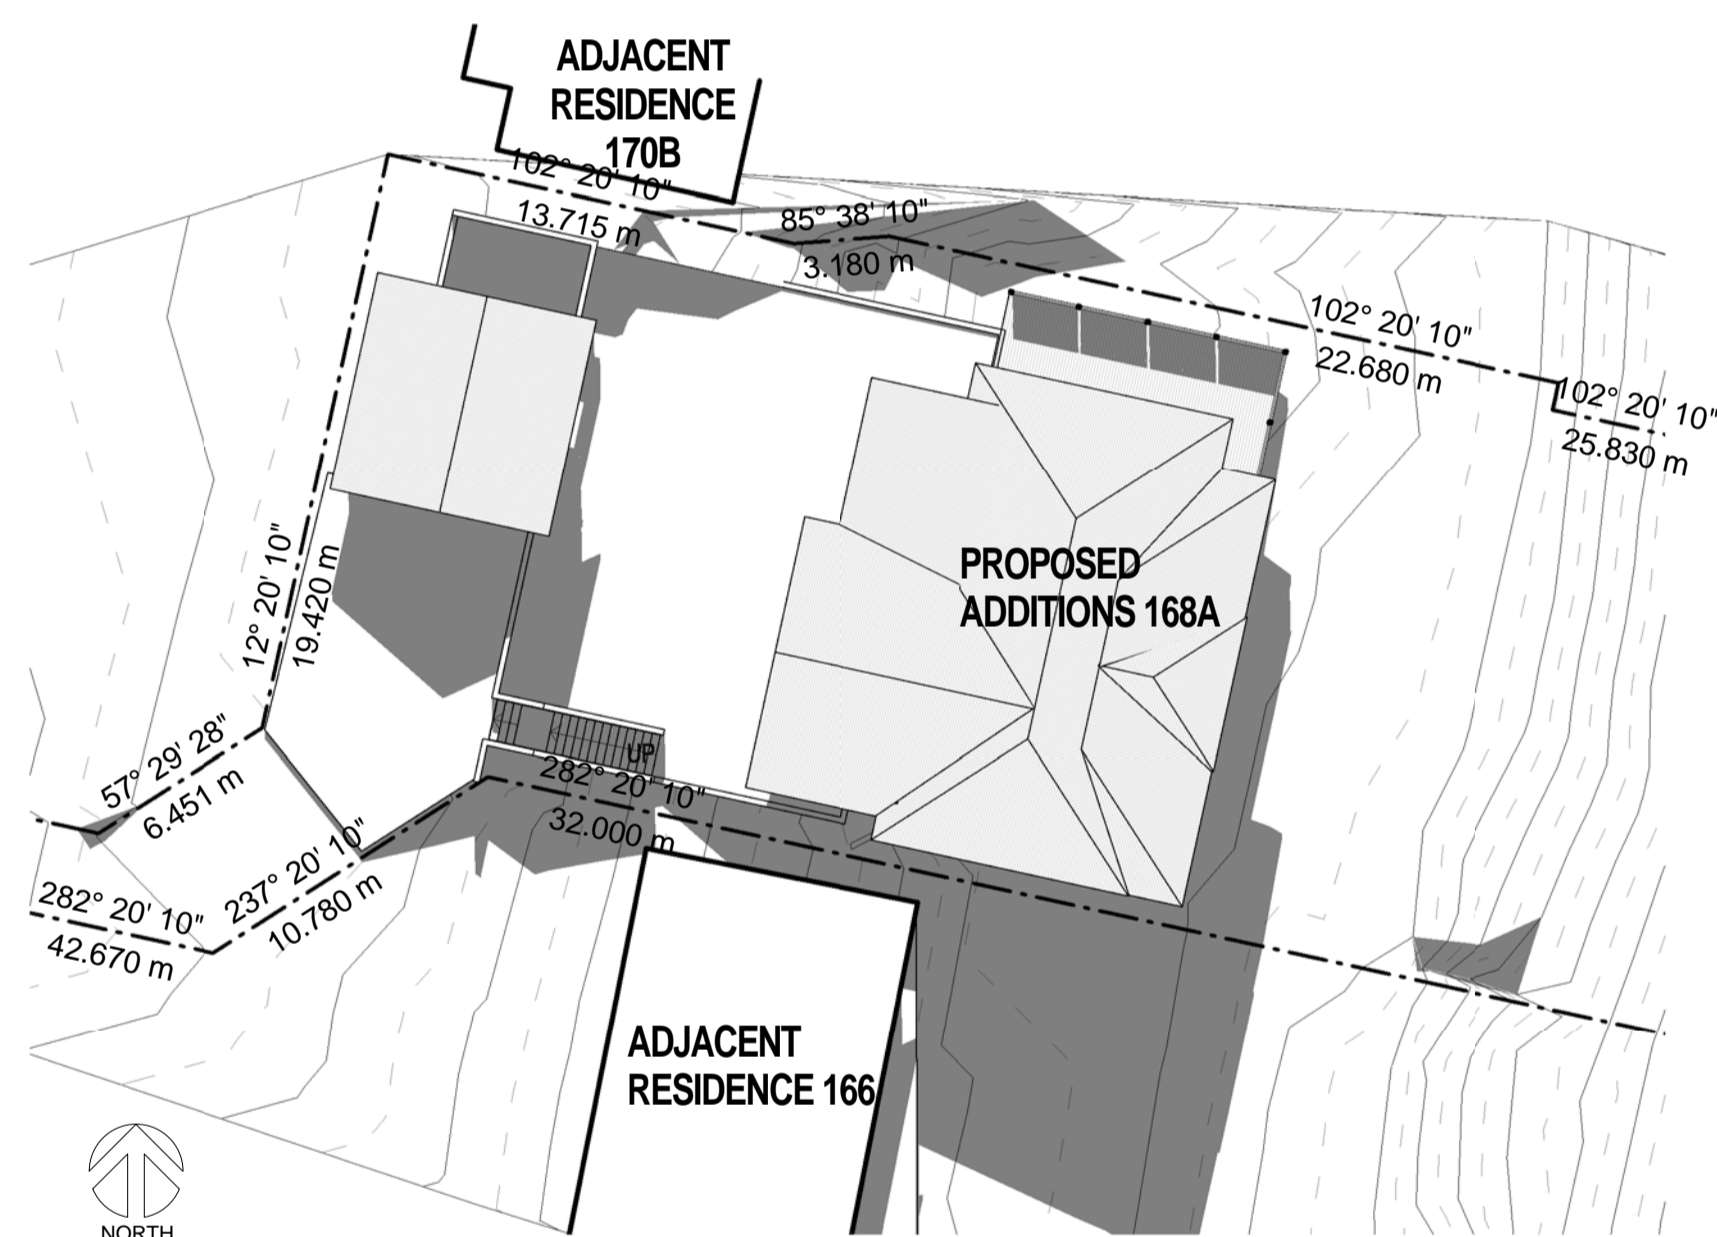

4 SHADOW PROPOSED 12-00NOON 22nd JUNE
1: 250