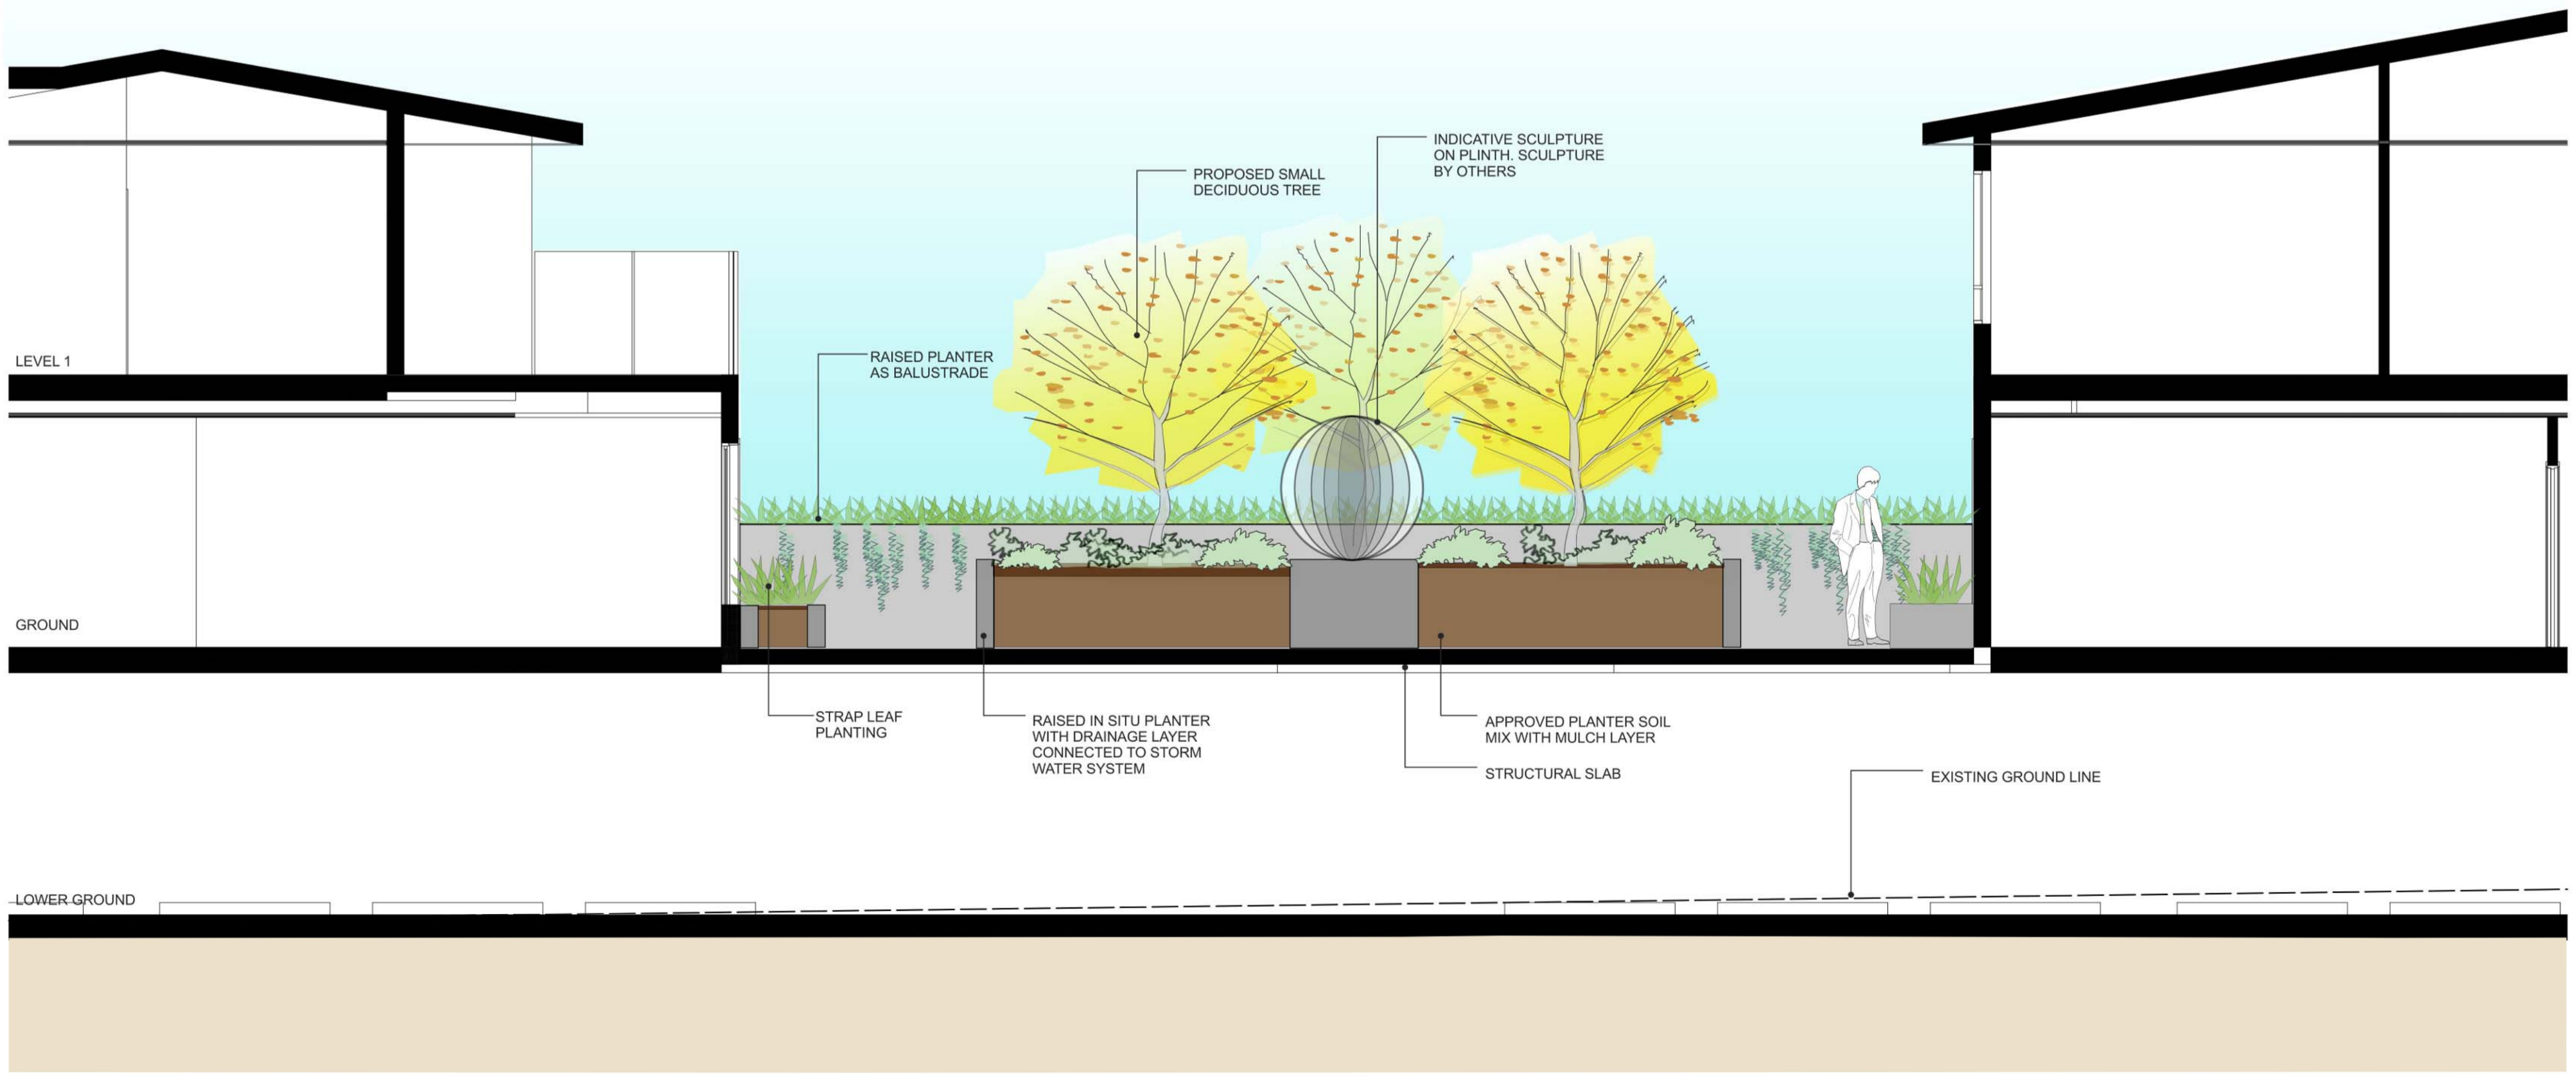

SECTION AA

SECTION BB

NOT FOR CONSTRUCTION
FOR TOWN PLANNING PURPOSES ONLY

Rev	Date	Description
-	11.05.2017	Council Issue

WARRIEWOOD AGED CARE

23-27 WARRIEWOOD ROAD - WARRIEWOOD

INTERNAL COURTYARD SECTIONS

CDA Design Group Pty Ltd
Landscape Architecture
Urban Design
185 Faraday Street
Carlton Victoria 3053
T 03 9349 5566
F 03 9349 5877
E office@cdaesigngroup.com.au
Project No. 16007
Date: APRIL 2017
Drawn by: MH
Checked: TV
Drawing No. TP04